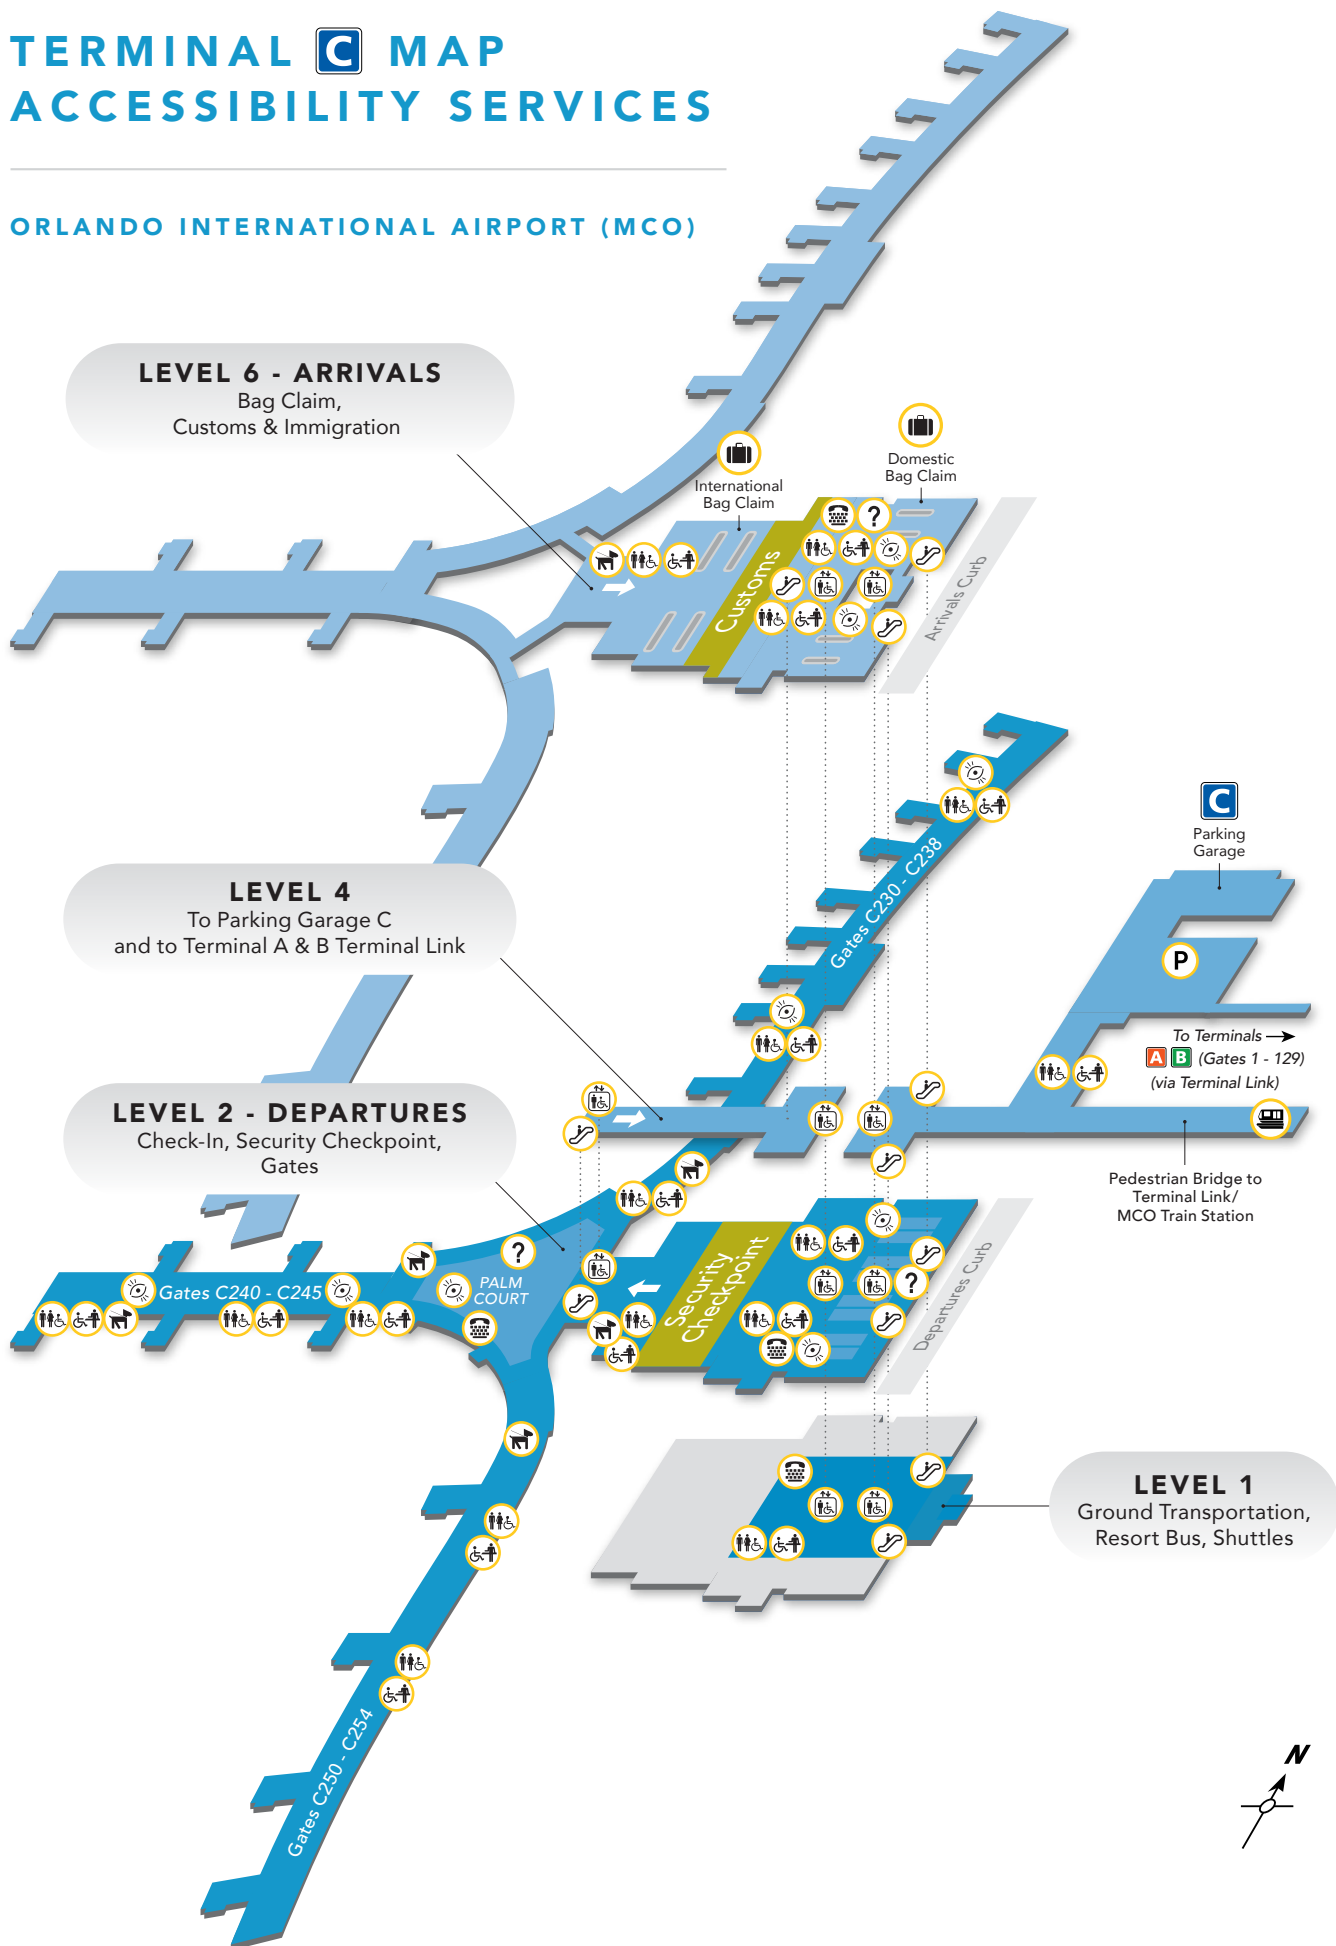

# TERMINAL C MAP ACCESSIBILITY SERVICES

ORLANDO INTERNATIONAL AIRPORT (MCO)

- |                       |           |                          |          |           |             |         |                            |               |                        |                       |
|-----------------------|-----------|--------------------------|----------|-----------|-------------|---------|----------------------------|---------------|------------------------|-----------------------|
|                       |           |                          |          |           |             |         |                            |               |                        |                       |
| Adult Changing Tables | Bag Claim | Companion Care Restrooms | Elevator | Escalator | Information | Parking | Service Animal Relief Area | Terminal Link | TTY/TDD Teletypewriter | Visual Paging Display |