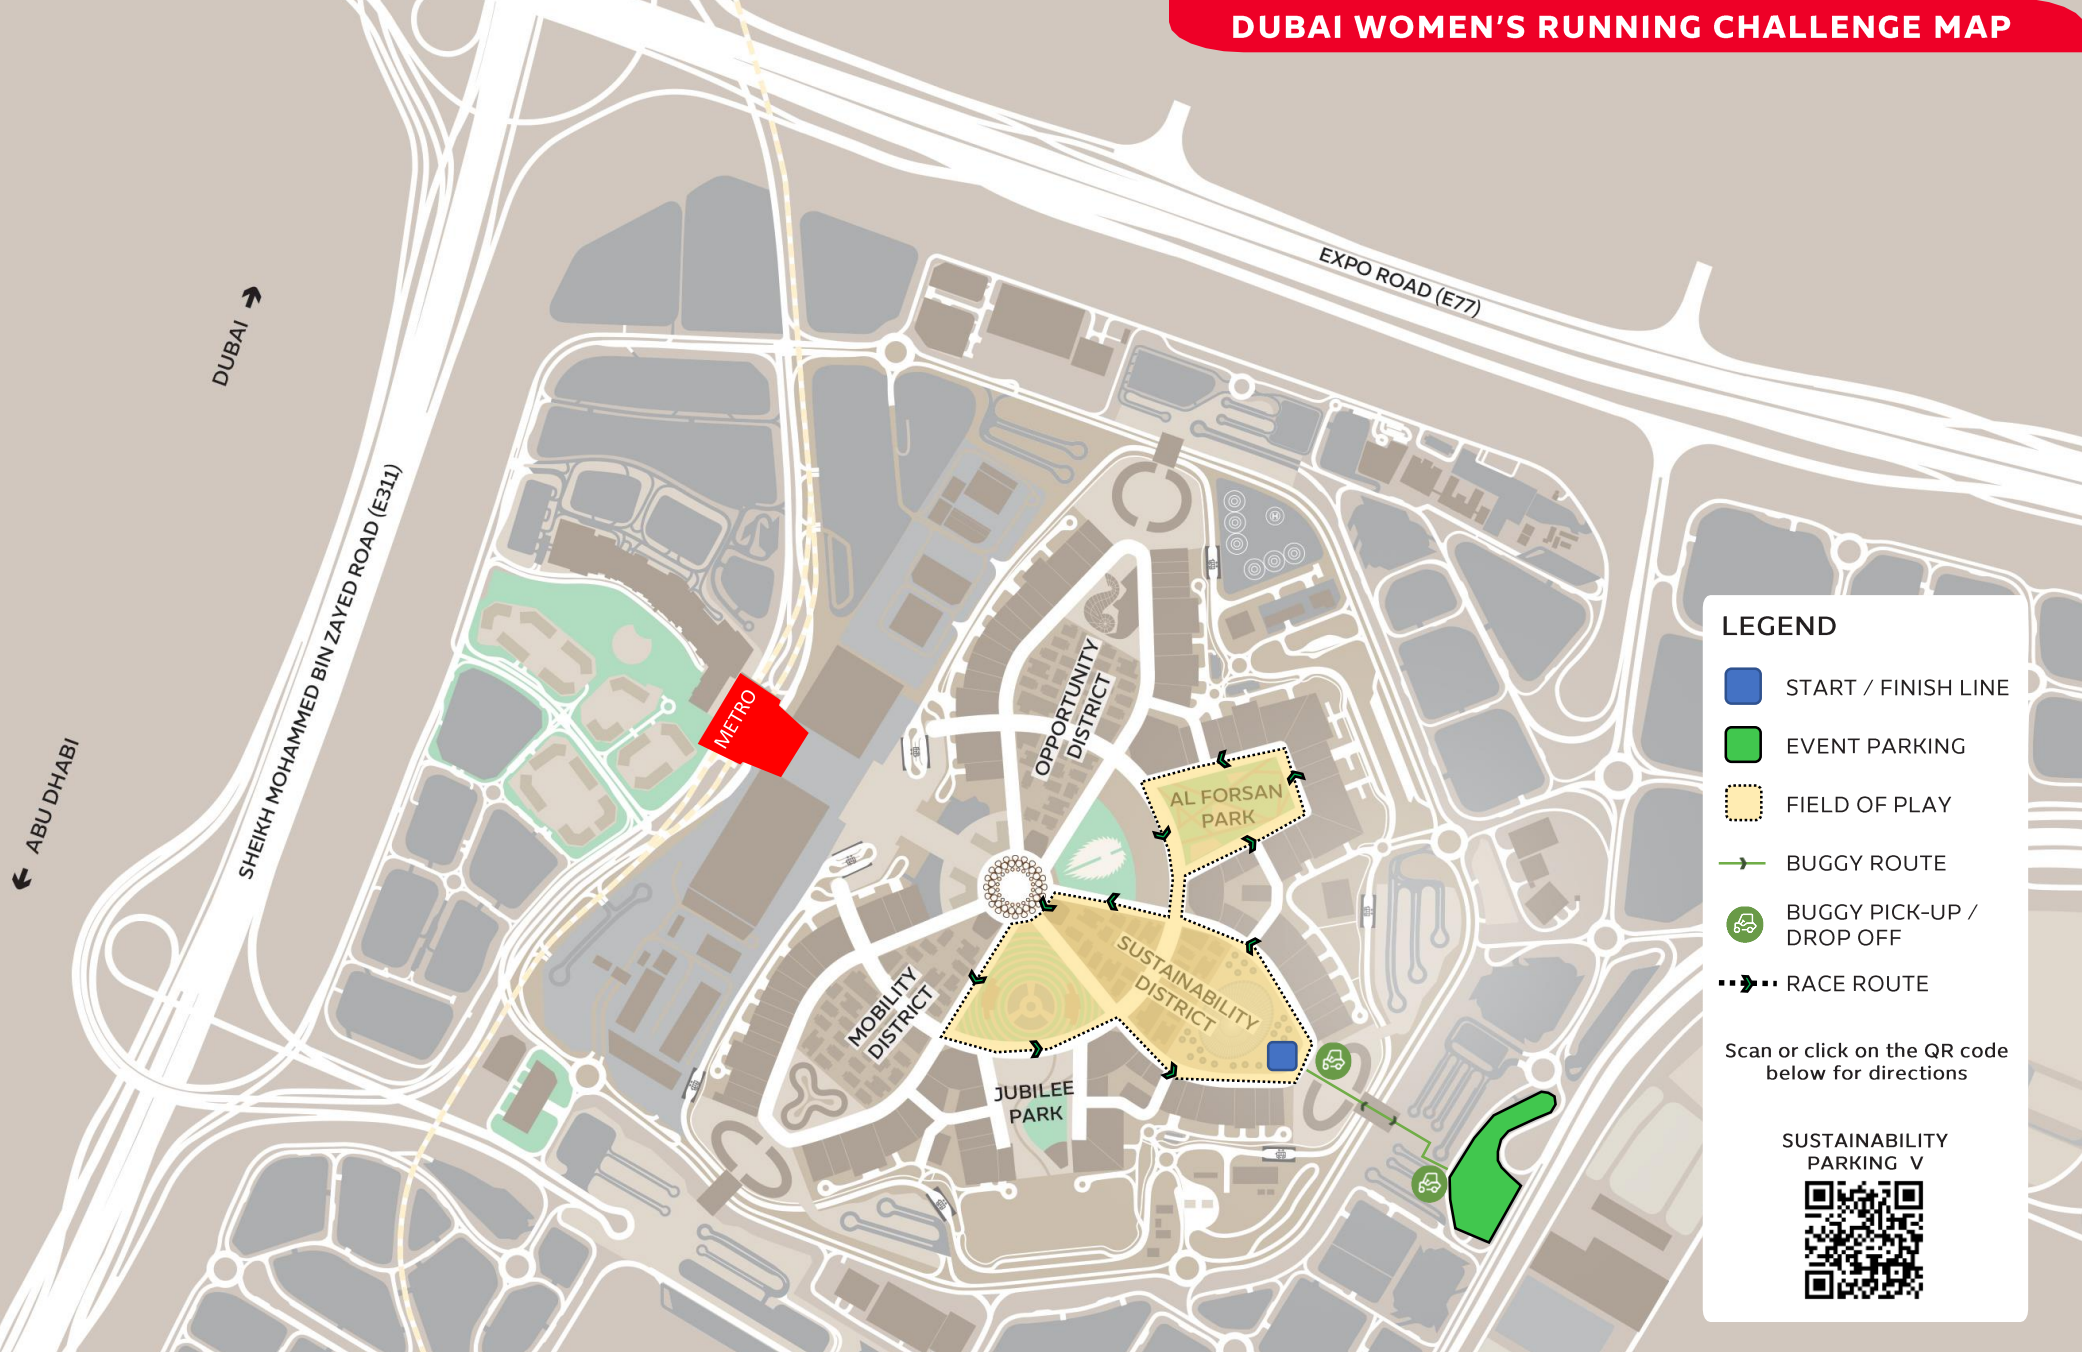

# DUBAI WOMEN'S RUNNING CHALLENGE MAP

### LEGEND

-  START / FINISH LINE
-  EVENT PARKING
-  FIELD OF PLAY
-  BUGGY ROUTE
-  BUGGY PICK-UP / DROP OFF
-  RACE ROUTE

Scan or click on the QR code below for directions

SUSTAINABILITY PARKING V