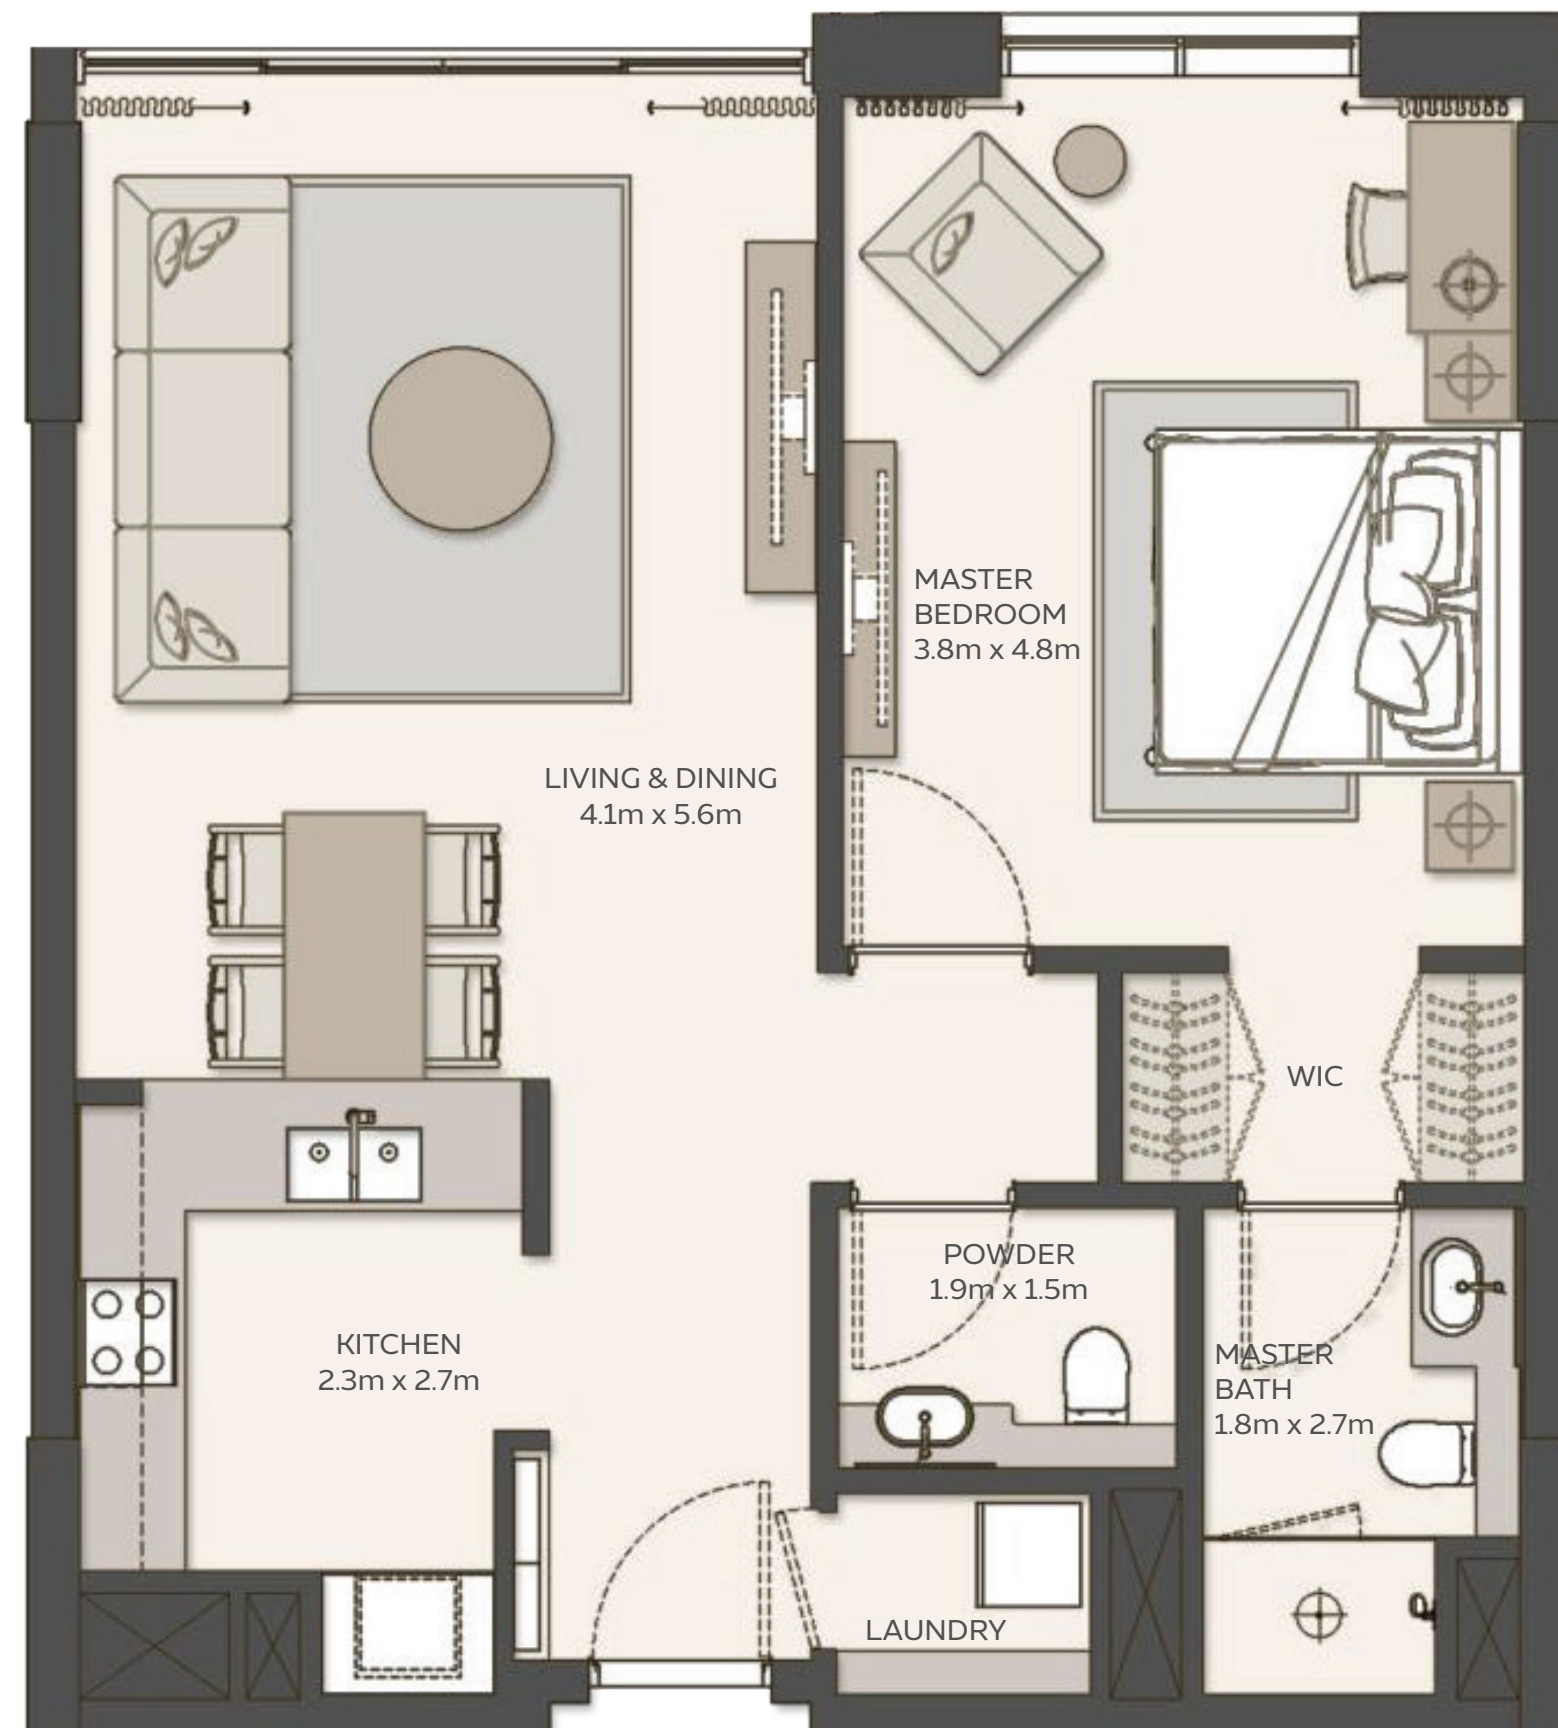

SKY RESIDENCES

AT EXPO CITY DUBAI

SKY RESIDENCES 3 UNIT PLANS

1 BEDROOM Type 1 - A

Unit Area	78.74 sqm / 847.55 sqft
Balcony Area	0 sqm / 0 sqft
Total Area	78.74 sqm / 847.55 sqft