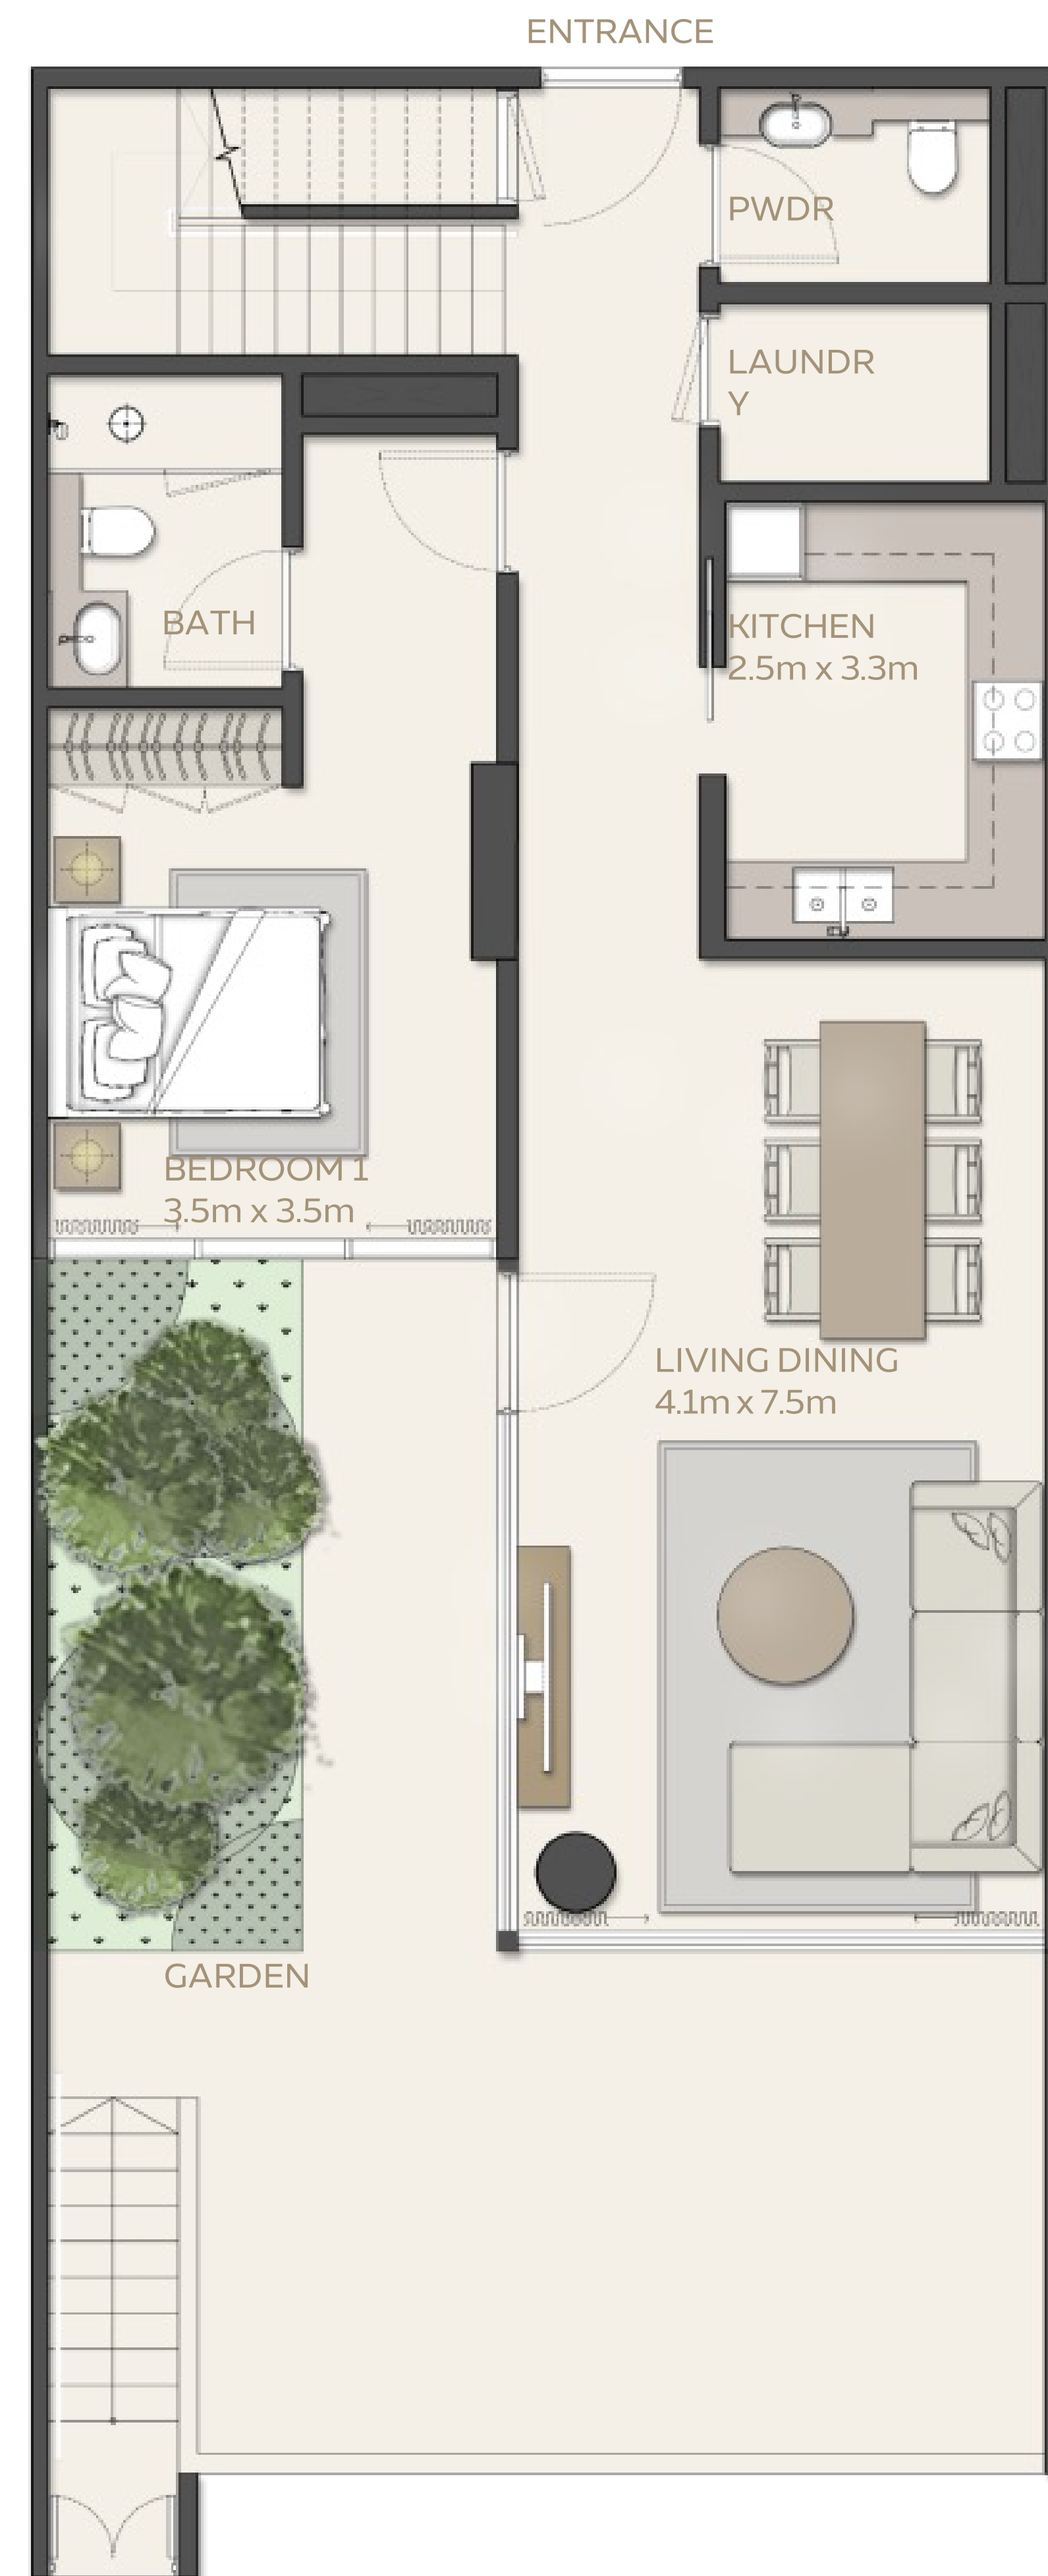

# مانغروف ريزيدنسز MANGROVE RESIDENCES

Plot 2

# مانغروف ريزيدنسز MANGROVE RESIDENCES

Plot 2

**3 BEDROOM**  
Type 3

UNIT	STARTING FROM	AREA	
		209.97 SQM	2260.10 SQFT
BALCONY	STARTING FROM	9.23 SQM	99.35 SQFT (4.2%)
TOTAL AREA	STARTING FROM	219.20 SQM	2359.45 SQFT

مانگروف  
ريزيدنسز  
MANGROVE  
RESIDENCES

Plot 2

4 BEDROOM

		AREA	
UNIT	STARTING FROM	343.45 SQM	3696.87 SQFT
BALCONY	STARTING FROM	35.97 SQM	387.18 SQFT (9.5%)
TOTAL AREA	STARTING FROM	379.42 SQM	4084.05 SQFT

# مانغروف ريزيدنسز MANGROVE RESIDENCES

Plot 2

**3 BEDROOM  
TOWNHOUSE**

UNIT	STARTING FROM	AREA	
		169.39 SQM	1823.30 SQFT
BALCONY	STARTING FROM	6.61 sqm	71.15 sqft (2.9%)
TERRACE	STARTING FROM	48.43 sqm	521.30 sqft (21.6%)
TOTAL AREA	STARTING FROM	224.43 SQM	2415.75 SQFT