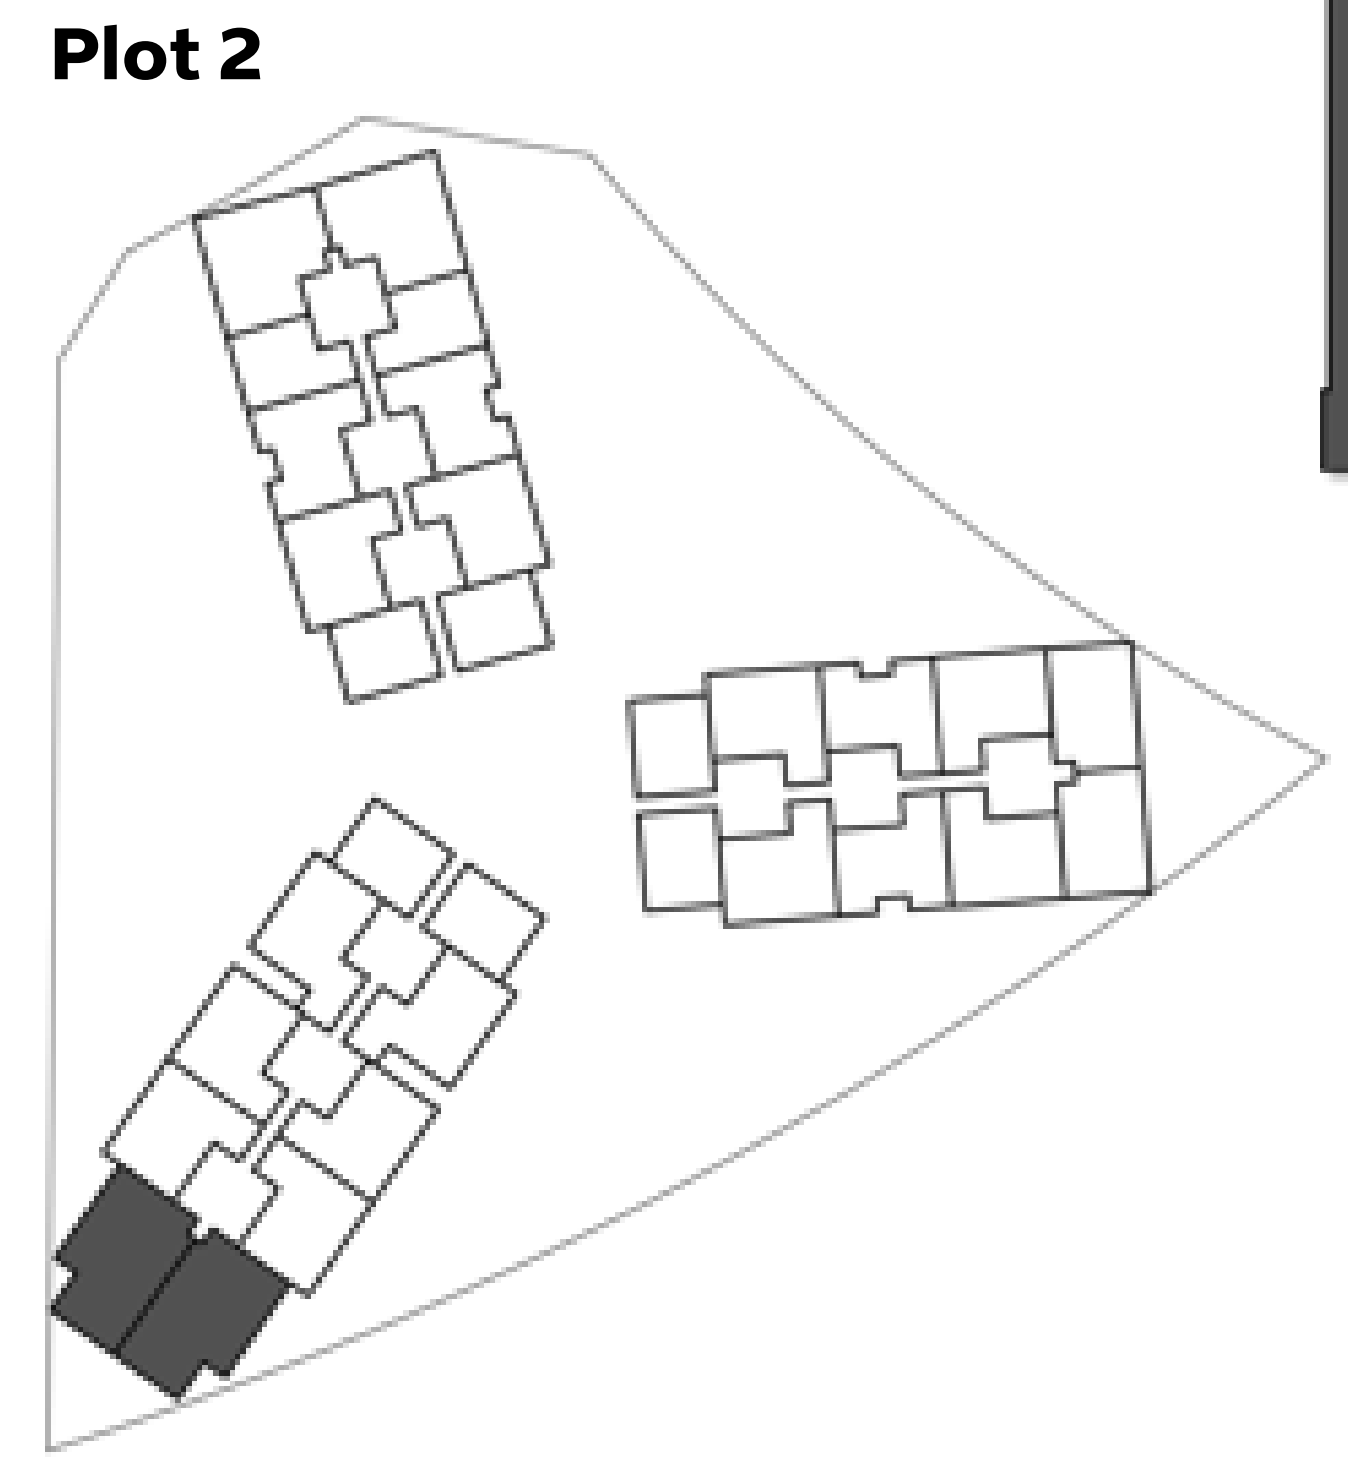

مانگروف
ريزيدنسز
MANGROVE
RESIDENCES

3 BEDROOM
Type 1

		AREA	
UNIT	STARTING FROM	164.06 SQM	1765.93 SQFT
BALCONY	STARTING FROM	15.43 SQM	166.09 SQFT (8.6%)
TOTAL AREA	STARTING FROM	179.49 SQM	1932.02 SQFT