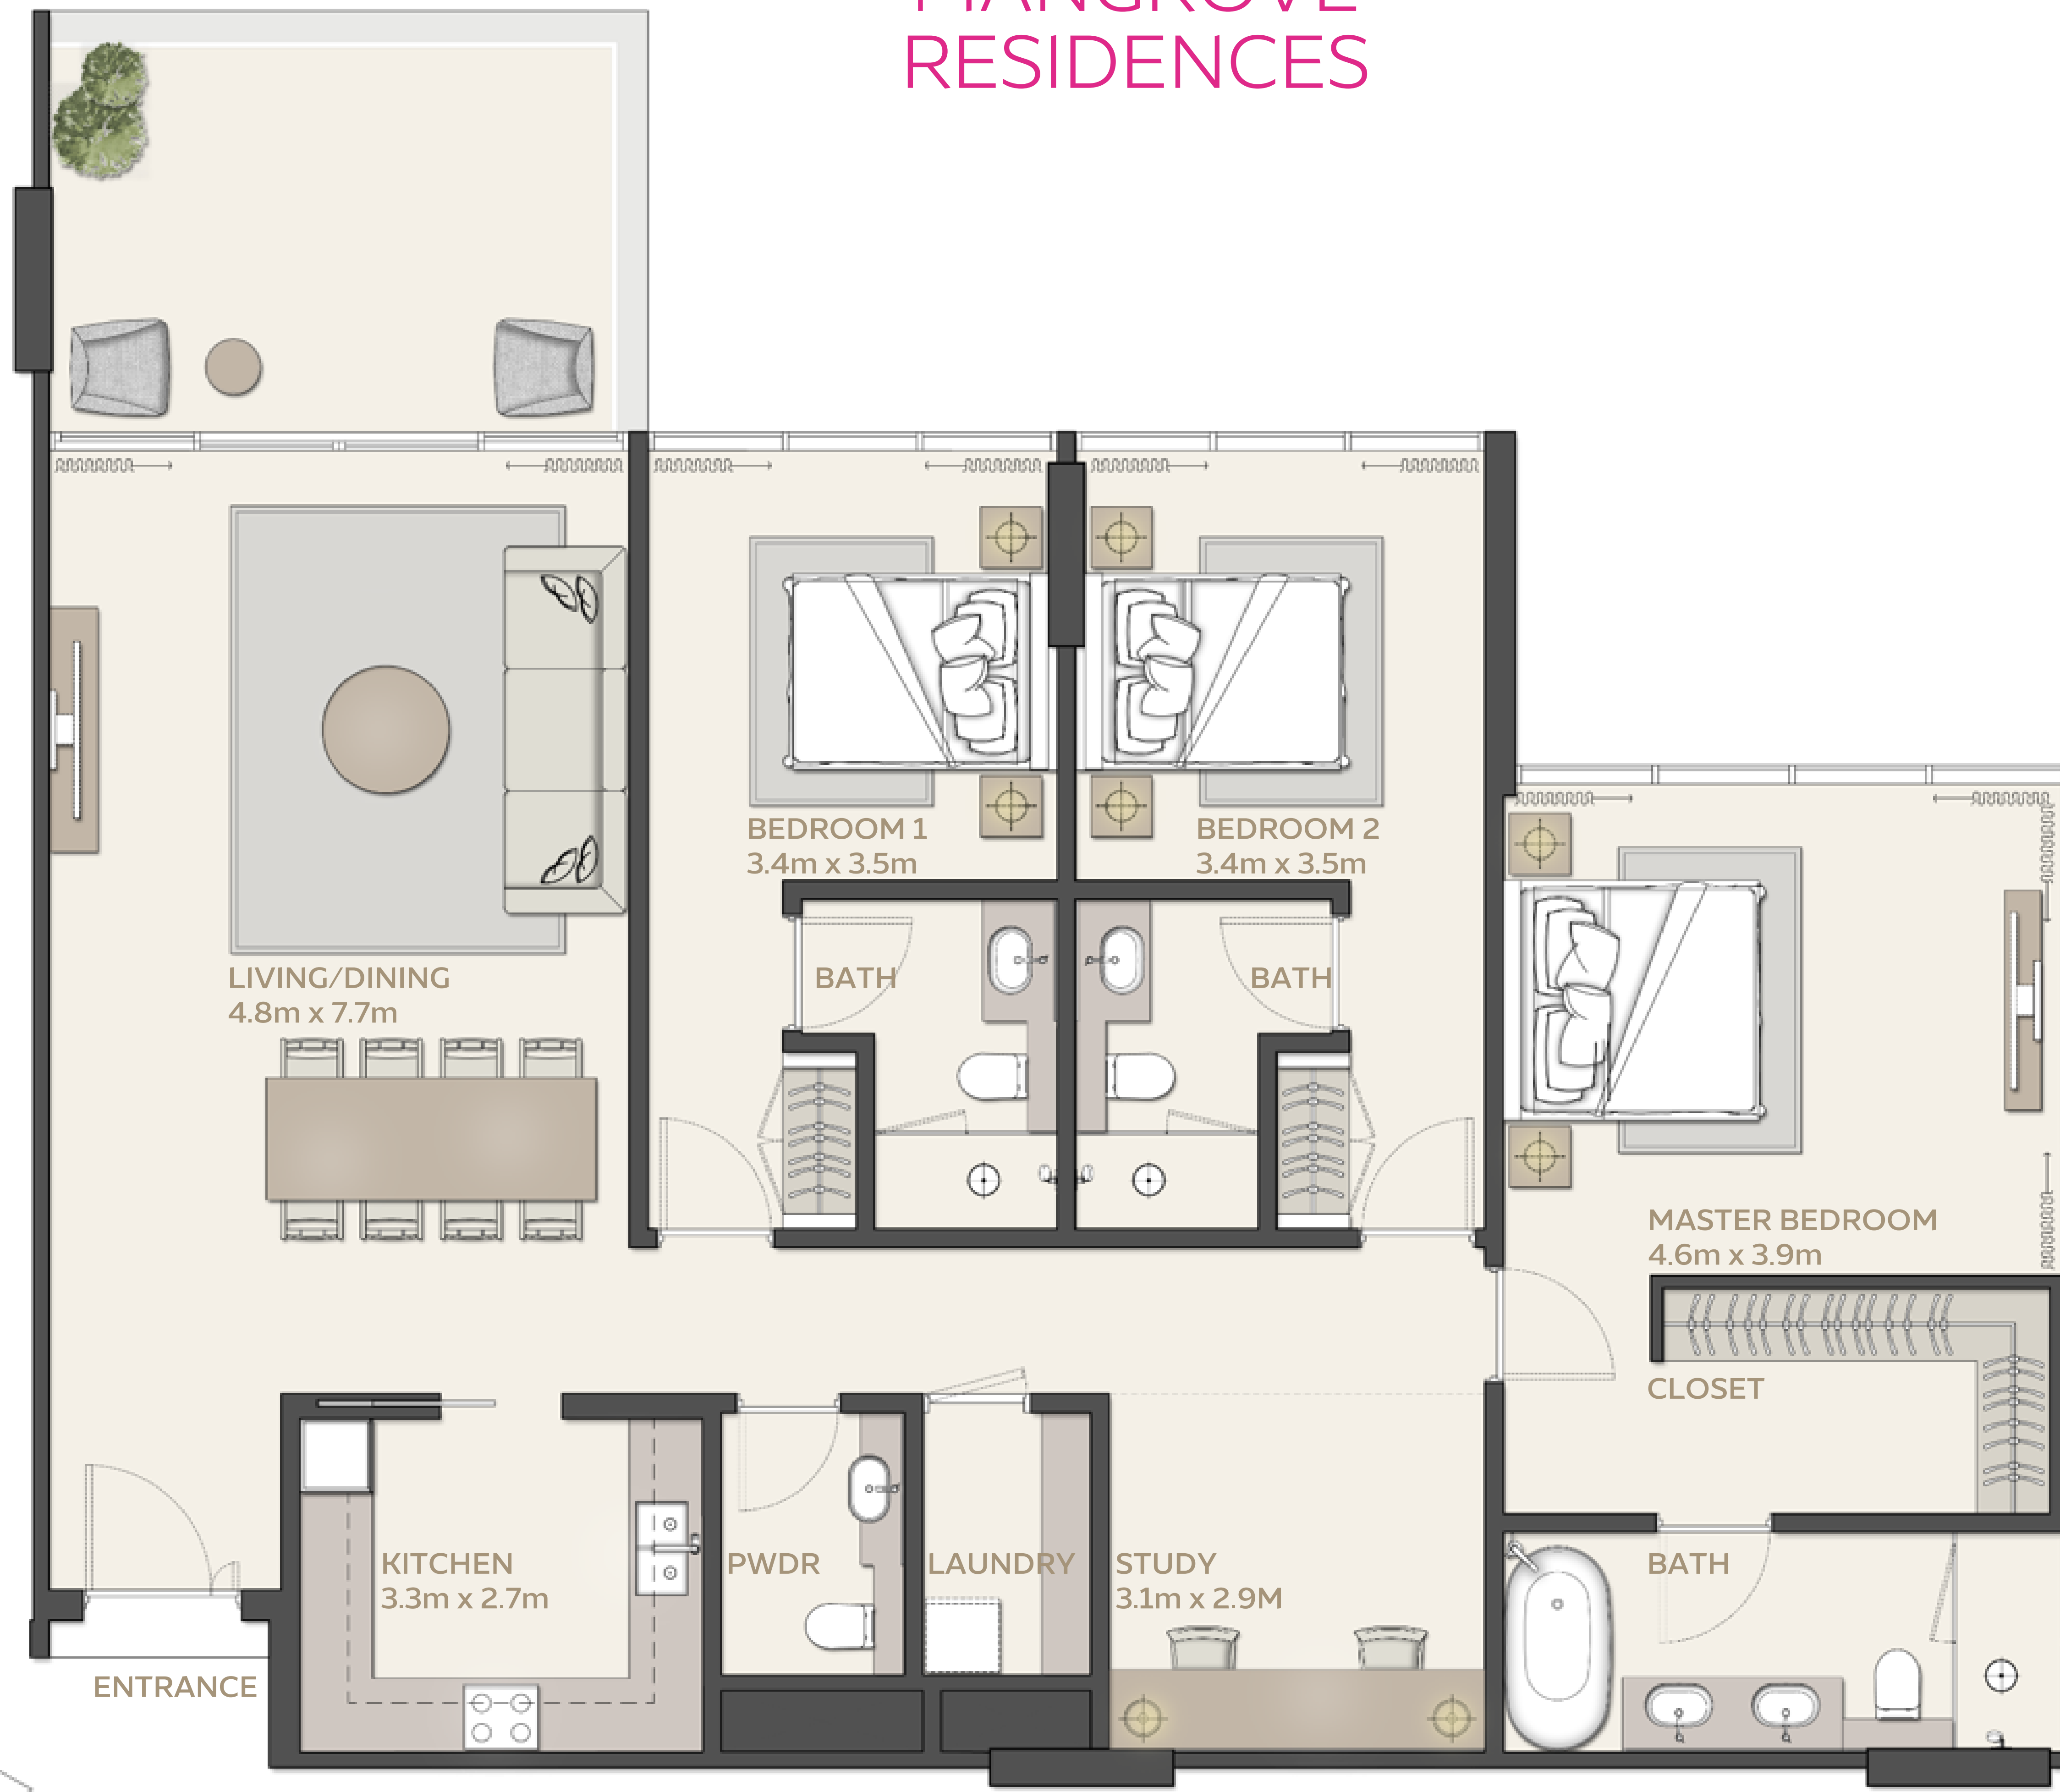

# MANGROVE RESIDENCES

TRUE TO OUR SPIRIT

EXPO  
CENTRAL

FLOOR PLANS

# مانگروف ریزیدنسز MANGROVE RESIDENCES

Plot 2

**2 BEDROOM**  
Type 4

UNIT	STARTING FROM	AREA	
		SQM	SQFT
		129.21 SQM	1390.80 SQFT
BALCONY	STARTING FROM	9.26 SQM	99.67 SQFT (6.9%)
<b>TOTAL AREA</b>	<b>STARTING FROM</b>	<b>138.47 SQM</b>	<b>1490.47 SQFT</b>

مانگروف  
ريزيدنسز  
MANGROVE  
RESIDENCES

**3 BEDROOM**  
Type 1

		AREA	
UNIT	STARTING FROM	164.06 SQM	1765.93 SQFT
BALCONY	STARTING FROM	15.43 SQM	166.09 SQFT (8.6%)
TOTAL AREA	STARTING FROM	179.49 SQM	1932.02 SQFT

# مانغروف ريزيدنسز MANGROVE RESIDENCES

Plot 2