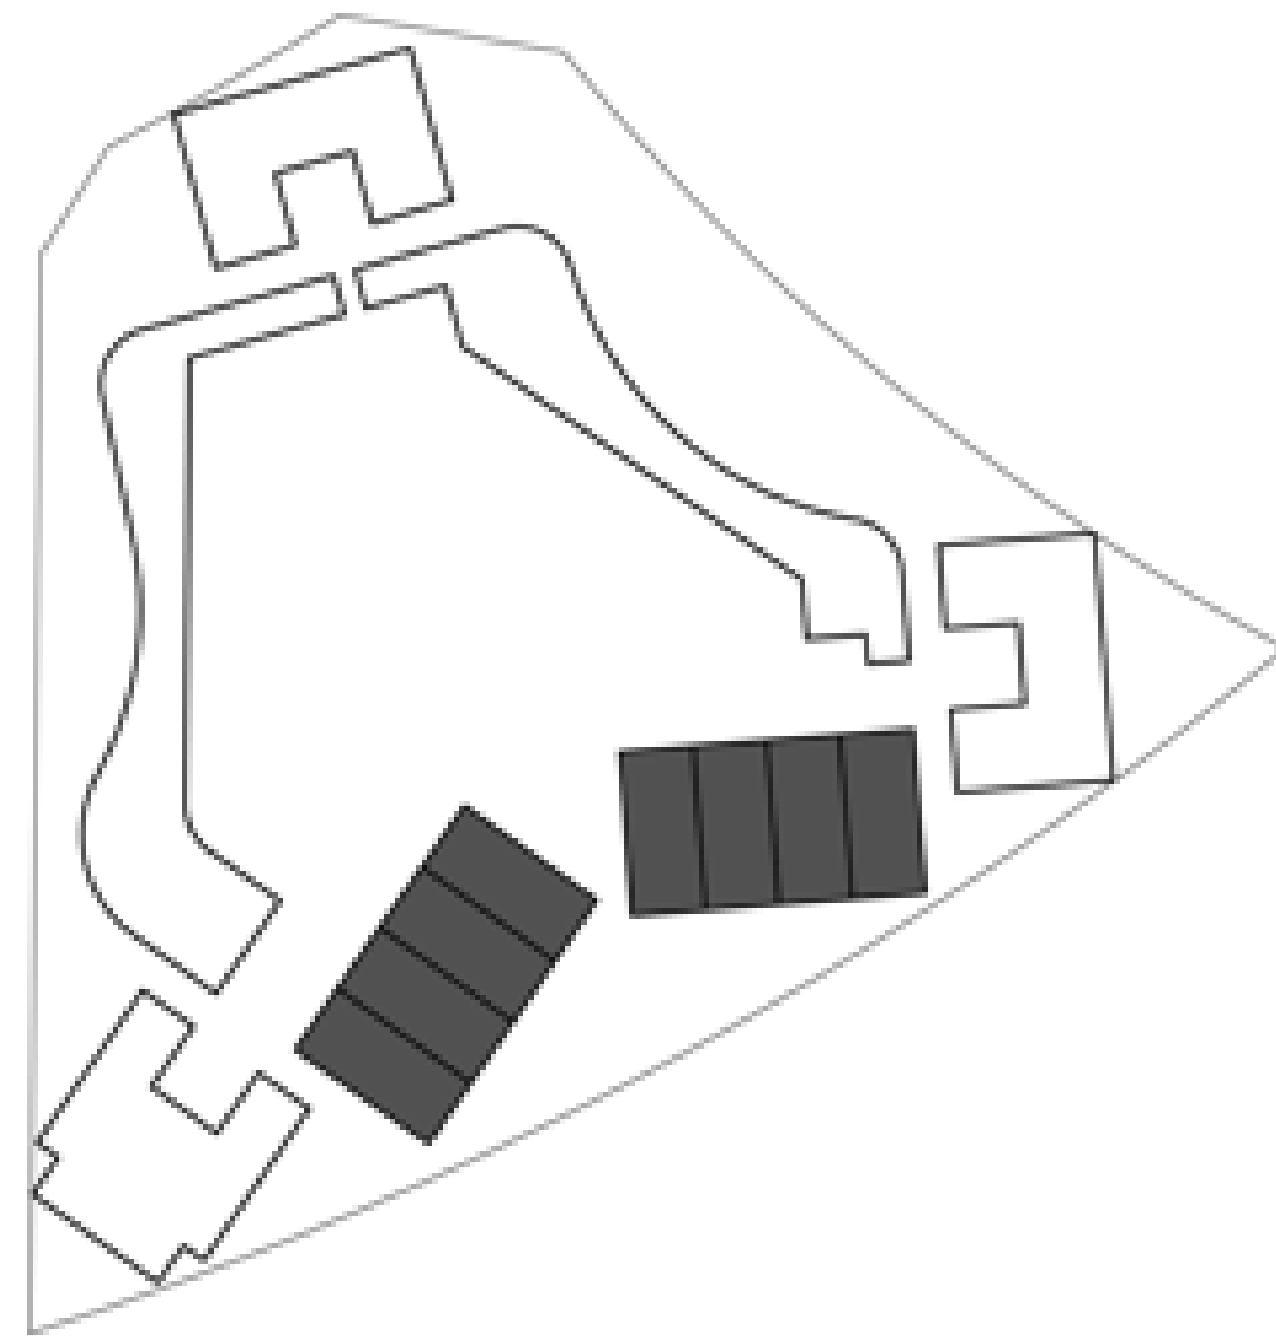

مانگروف  
ريزيدنسز  
MANGROVE  
RESIDENCES

Plot 2

4 BEDROOM

		AREA	
UNIT	STARTING FROM	343.45 SQM	3696.87 SQFT
BALCONY	STARTING FROM	35.97 SQM	387.18 SQFT (9.5%)
TOTAL AREA	STARTING FROM	379.42 SQM	4084.05 SQFT

# مانغروف ريزيدنسز MANGROVE RESIDENCES

Plot 2

**3 BEDROOM  
TOWNHOUSE**

UNIT	STARTING FROM	AREA	
		169.39 SQM	1823.30 SQFT
BALCONY	STARTING FROM	6.61 sqm	71.15 sqft (2.9%)
TERRACE	STARTING FROM	48.43 sqm	521.30 sqft (21.6%)
TOTAL AREA	STARTING FROM	224.43 SQM	2415.75 SQFT