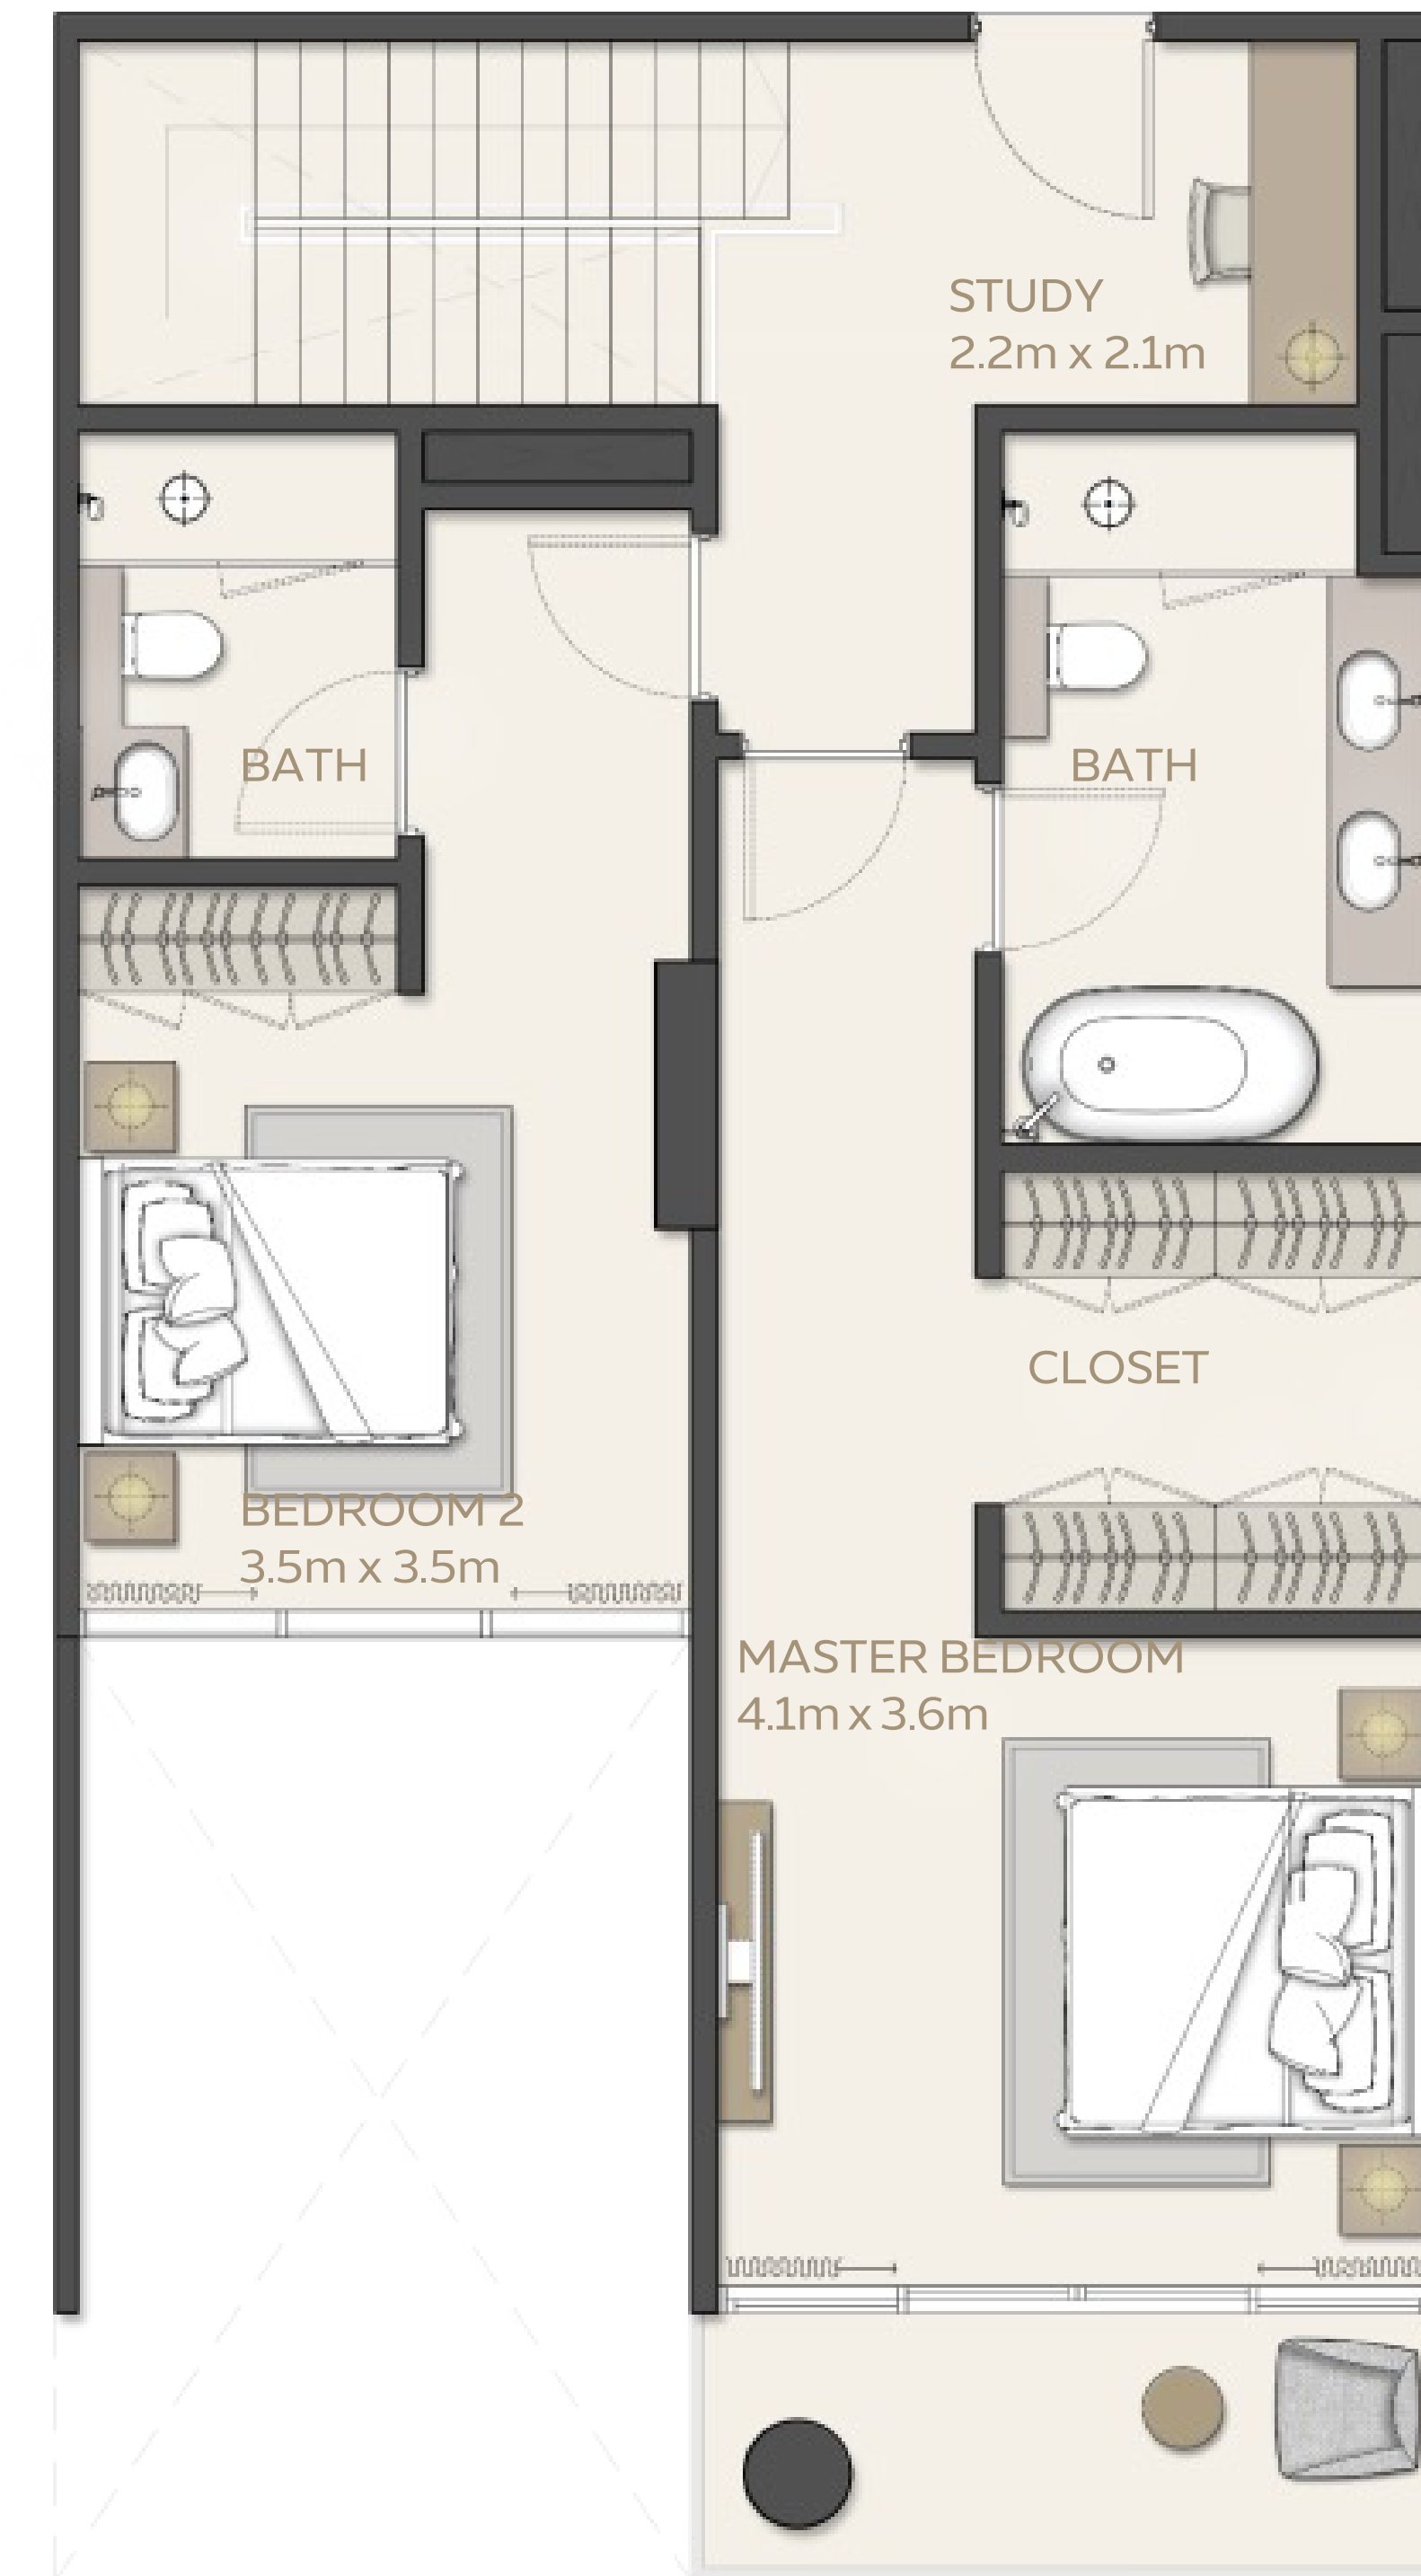

# مانغروف ريزيدنسز MANGROVE RESIDENCES

Plot 2

# مانغروف ريزيدنسز MANGROVE RESIDENCES

Plot 2

**3 BEDROOM**  
Type 3

UNIT	STARTING FROM	AREA	
		209.97 SQM	2260.10 SQFT
BALCONY	STARTING FROM	9.23 SQM	99.35 SQFT (4.2%)
TOTAL AREA	STARTING FROM	219.20 SQM	2359.45 SQFT

مانگروف  
ريزيدنسز  
MANGROVE  
RESIDENCES

Plot 2

4 BEDROOM

		AREA	
UNIT	STARTING FROM	343.45 SQM	3696.87 SQFT
BALCONY	STARTING FROM	35.97 SQM	387.18 SQFT (9.5%)
TOTAL AREA	STARTING FROM	379.42 SQM	4084.05 SQFT

# مانغروف ريزيدنسز MANGROVE RESIDENCES

Plot 2

**3 BEDROOM  
TOWNHOUSE**

UNIT	STARTING FROM	AREA	
		169.39 SQM	1823.30 SQFT
BALCONY	STARTING FROM	6.61 sqm	71.15 sqft (2.9%)
TERRACE	STARTING FROM	48.43 sqm	521.30 sqft (21.6%)
TOTAL AREA	STARTING FROM	224.43 SQM	2415.75 SQFT