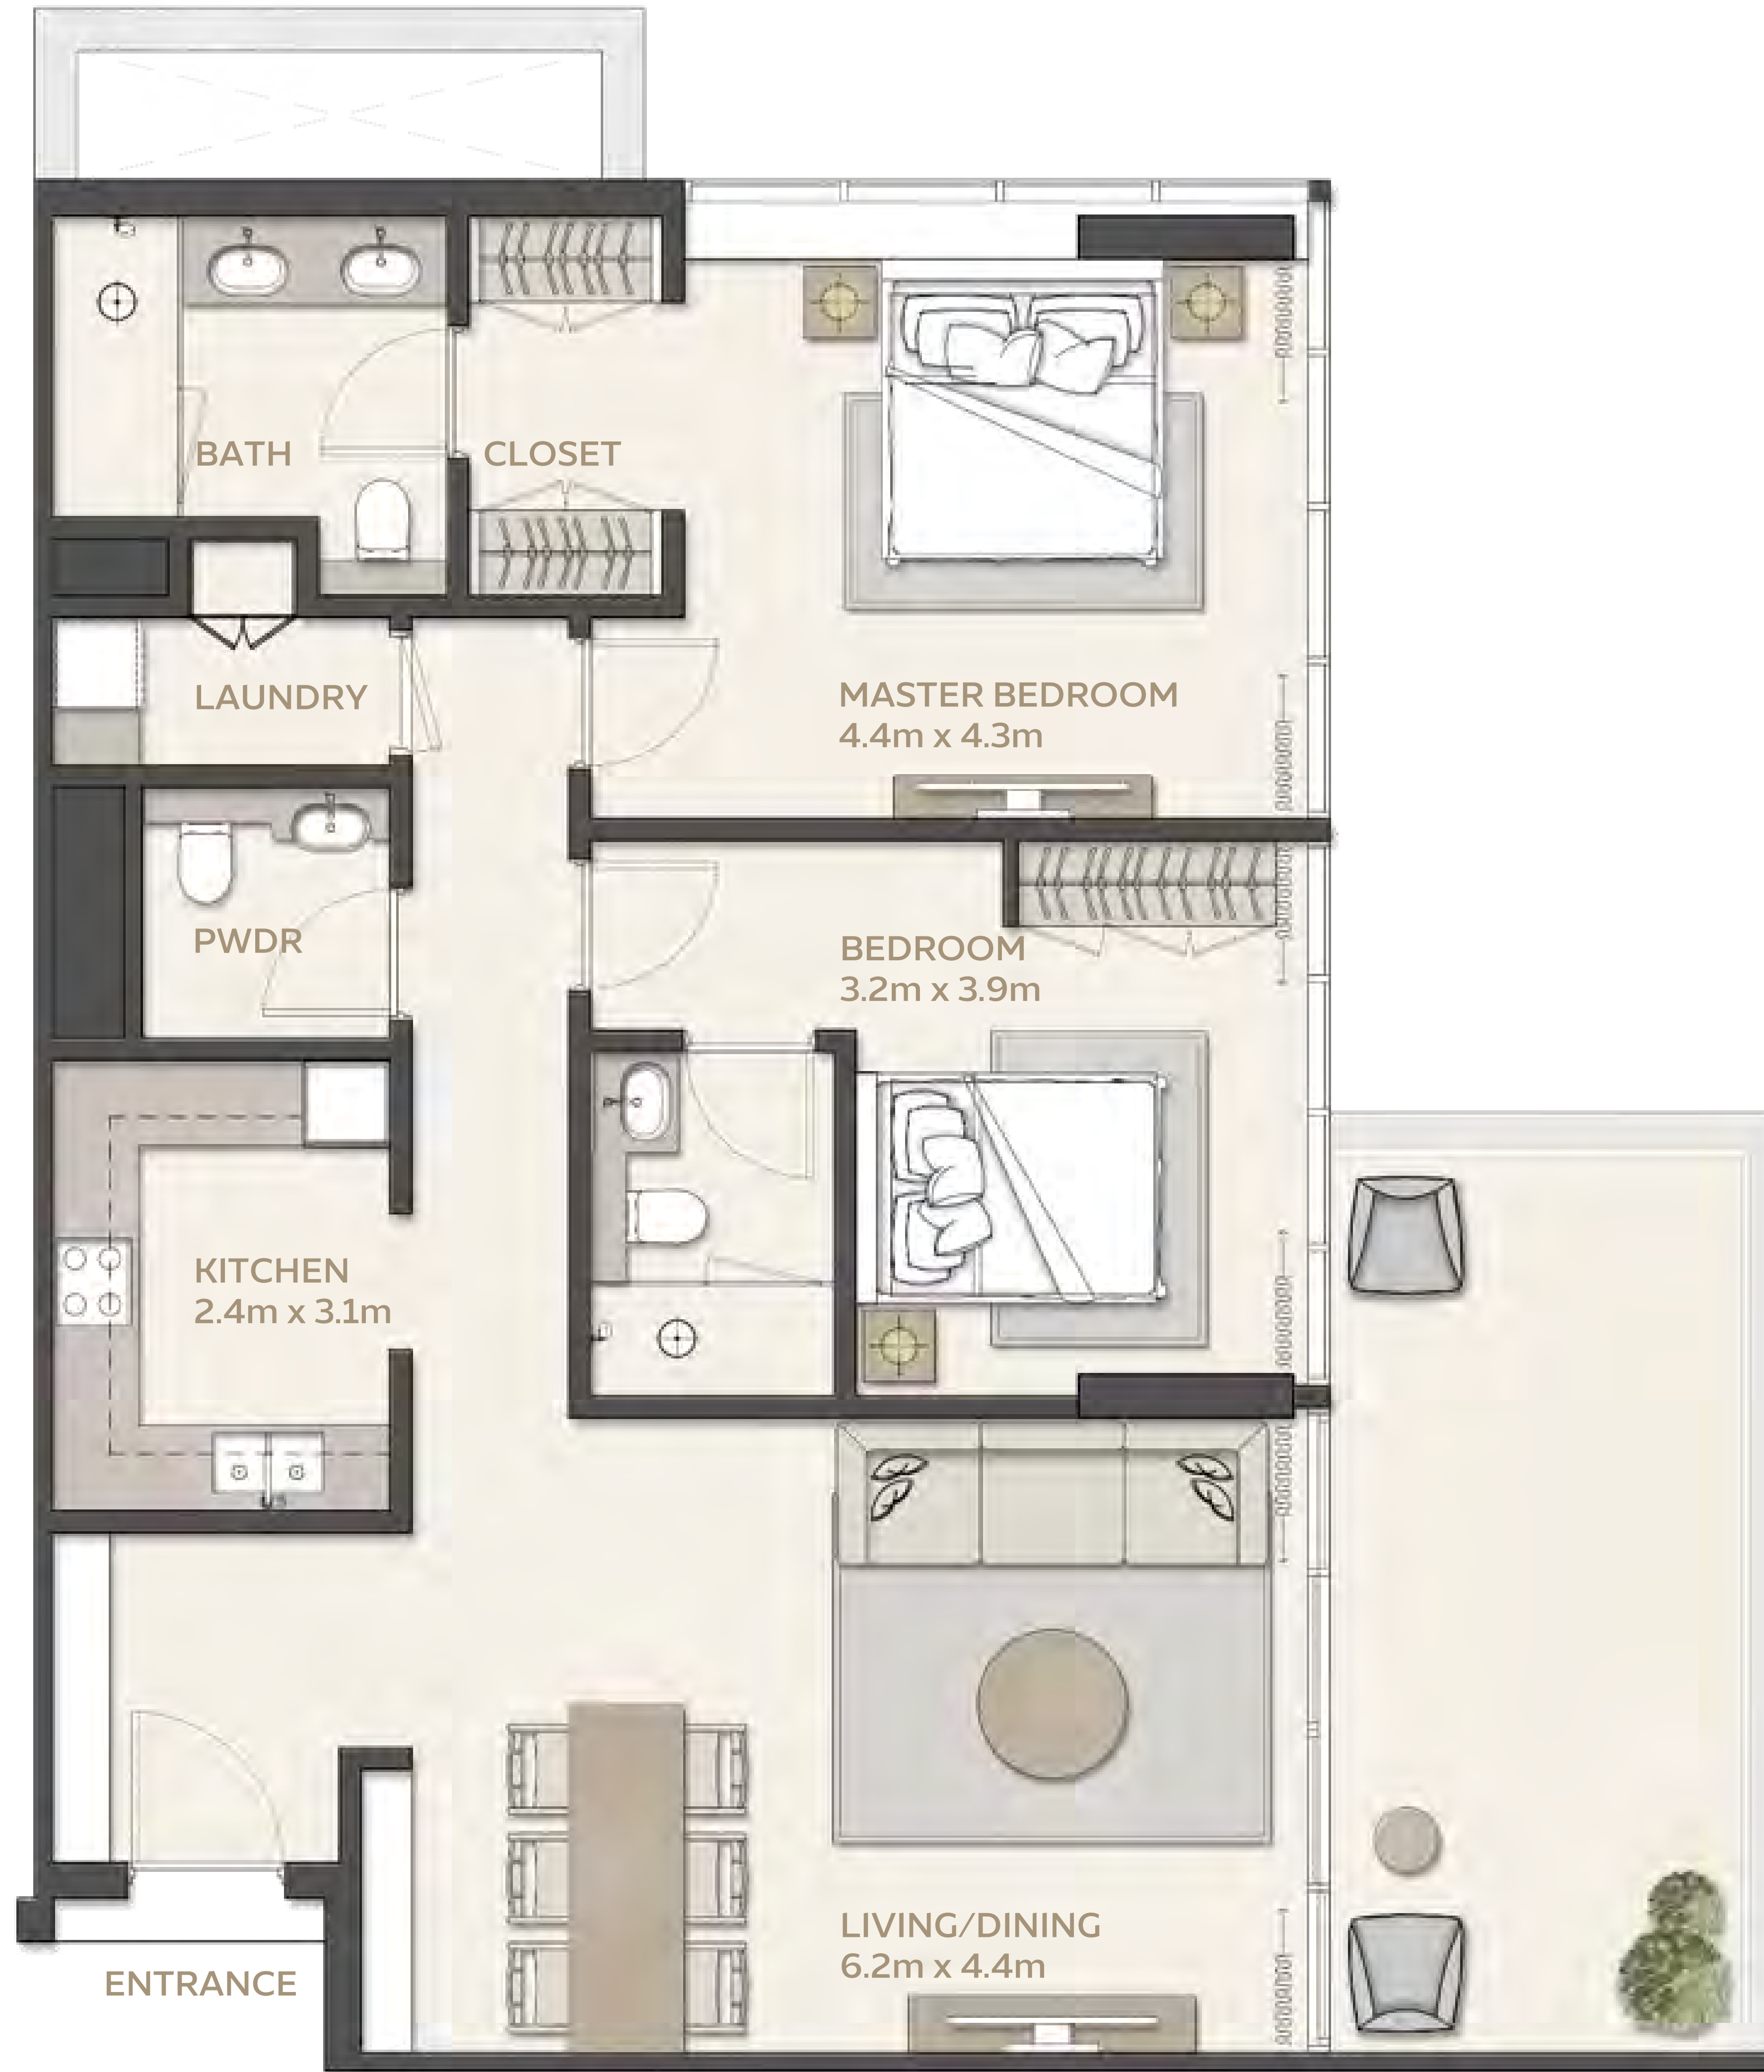

مانغروف ريزيدنسز MANGROVE RESIDENCES

Plot 2

2 BEDROOM Type 1

		AREA	
UNIT	STARTING FROM	118.14 SQM	1271.65 SQFT
BALCONY	STARTING FROM	9.24 SQM	99.46 SQFT (7.3 %)
TOTAL AREA	STARTING FROM	127.38 SQM	1371.11 SQFT

مانغروف ريزيدنسز MANGROVE RESIDENCES

Plot 2

2 BEDROOM Type 2

		AREA	
UNIT	STARTING FROM	113.77 SQM	1224.61 SQFT
BALCONY	STARTING FROM	18.41 SQM	198.16 SQFT (13.9%)
TOTAL AREA	STARTING FROM	132.18 SQM	1422.77 SQFT

مانغروف
ريزيدنسز
MANGROVE
RESIDENCES

Plot 2

2 BEDROOM
Type 3

		AREA	
UNIT	STARTING FROM	112.96 SQM	1215.89 SQFT
BALCONY	STARTING FROM	18.94 SQM	203.87 SQFT (14.4 %)
TOTAL AREA	STARTING FROM	131.9 SQM	1419.76 SQFT

مانغروف ريزيدنسز MANGROVE RESIDENCES

Plot 2

2 BEDROOM
Type 4

UNIT	STARTING FROM	AREA	
		SQM	SQFT
		129.21 SQM	1390.80 SQFT
BALCONY	STARTING FROM	9.26 SQM	99.67 SQFT (6.9%)
TOTAL AREA	STARTING FROM	138.47 SQM	1490.47 SQFT