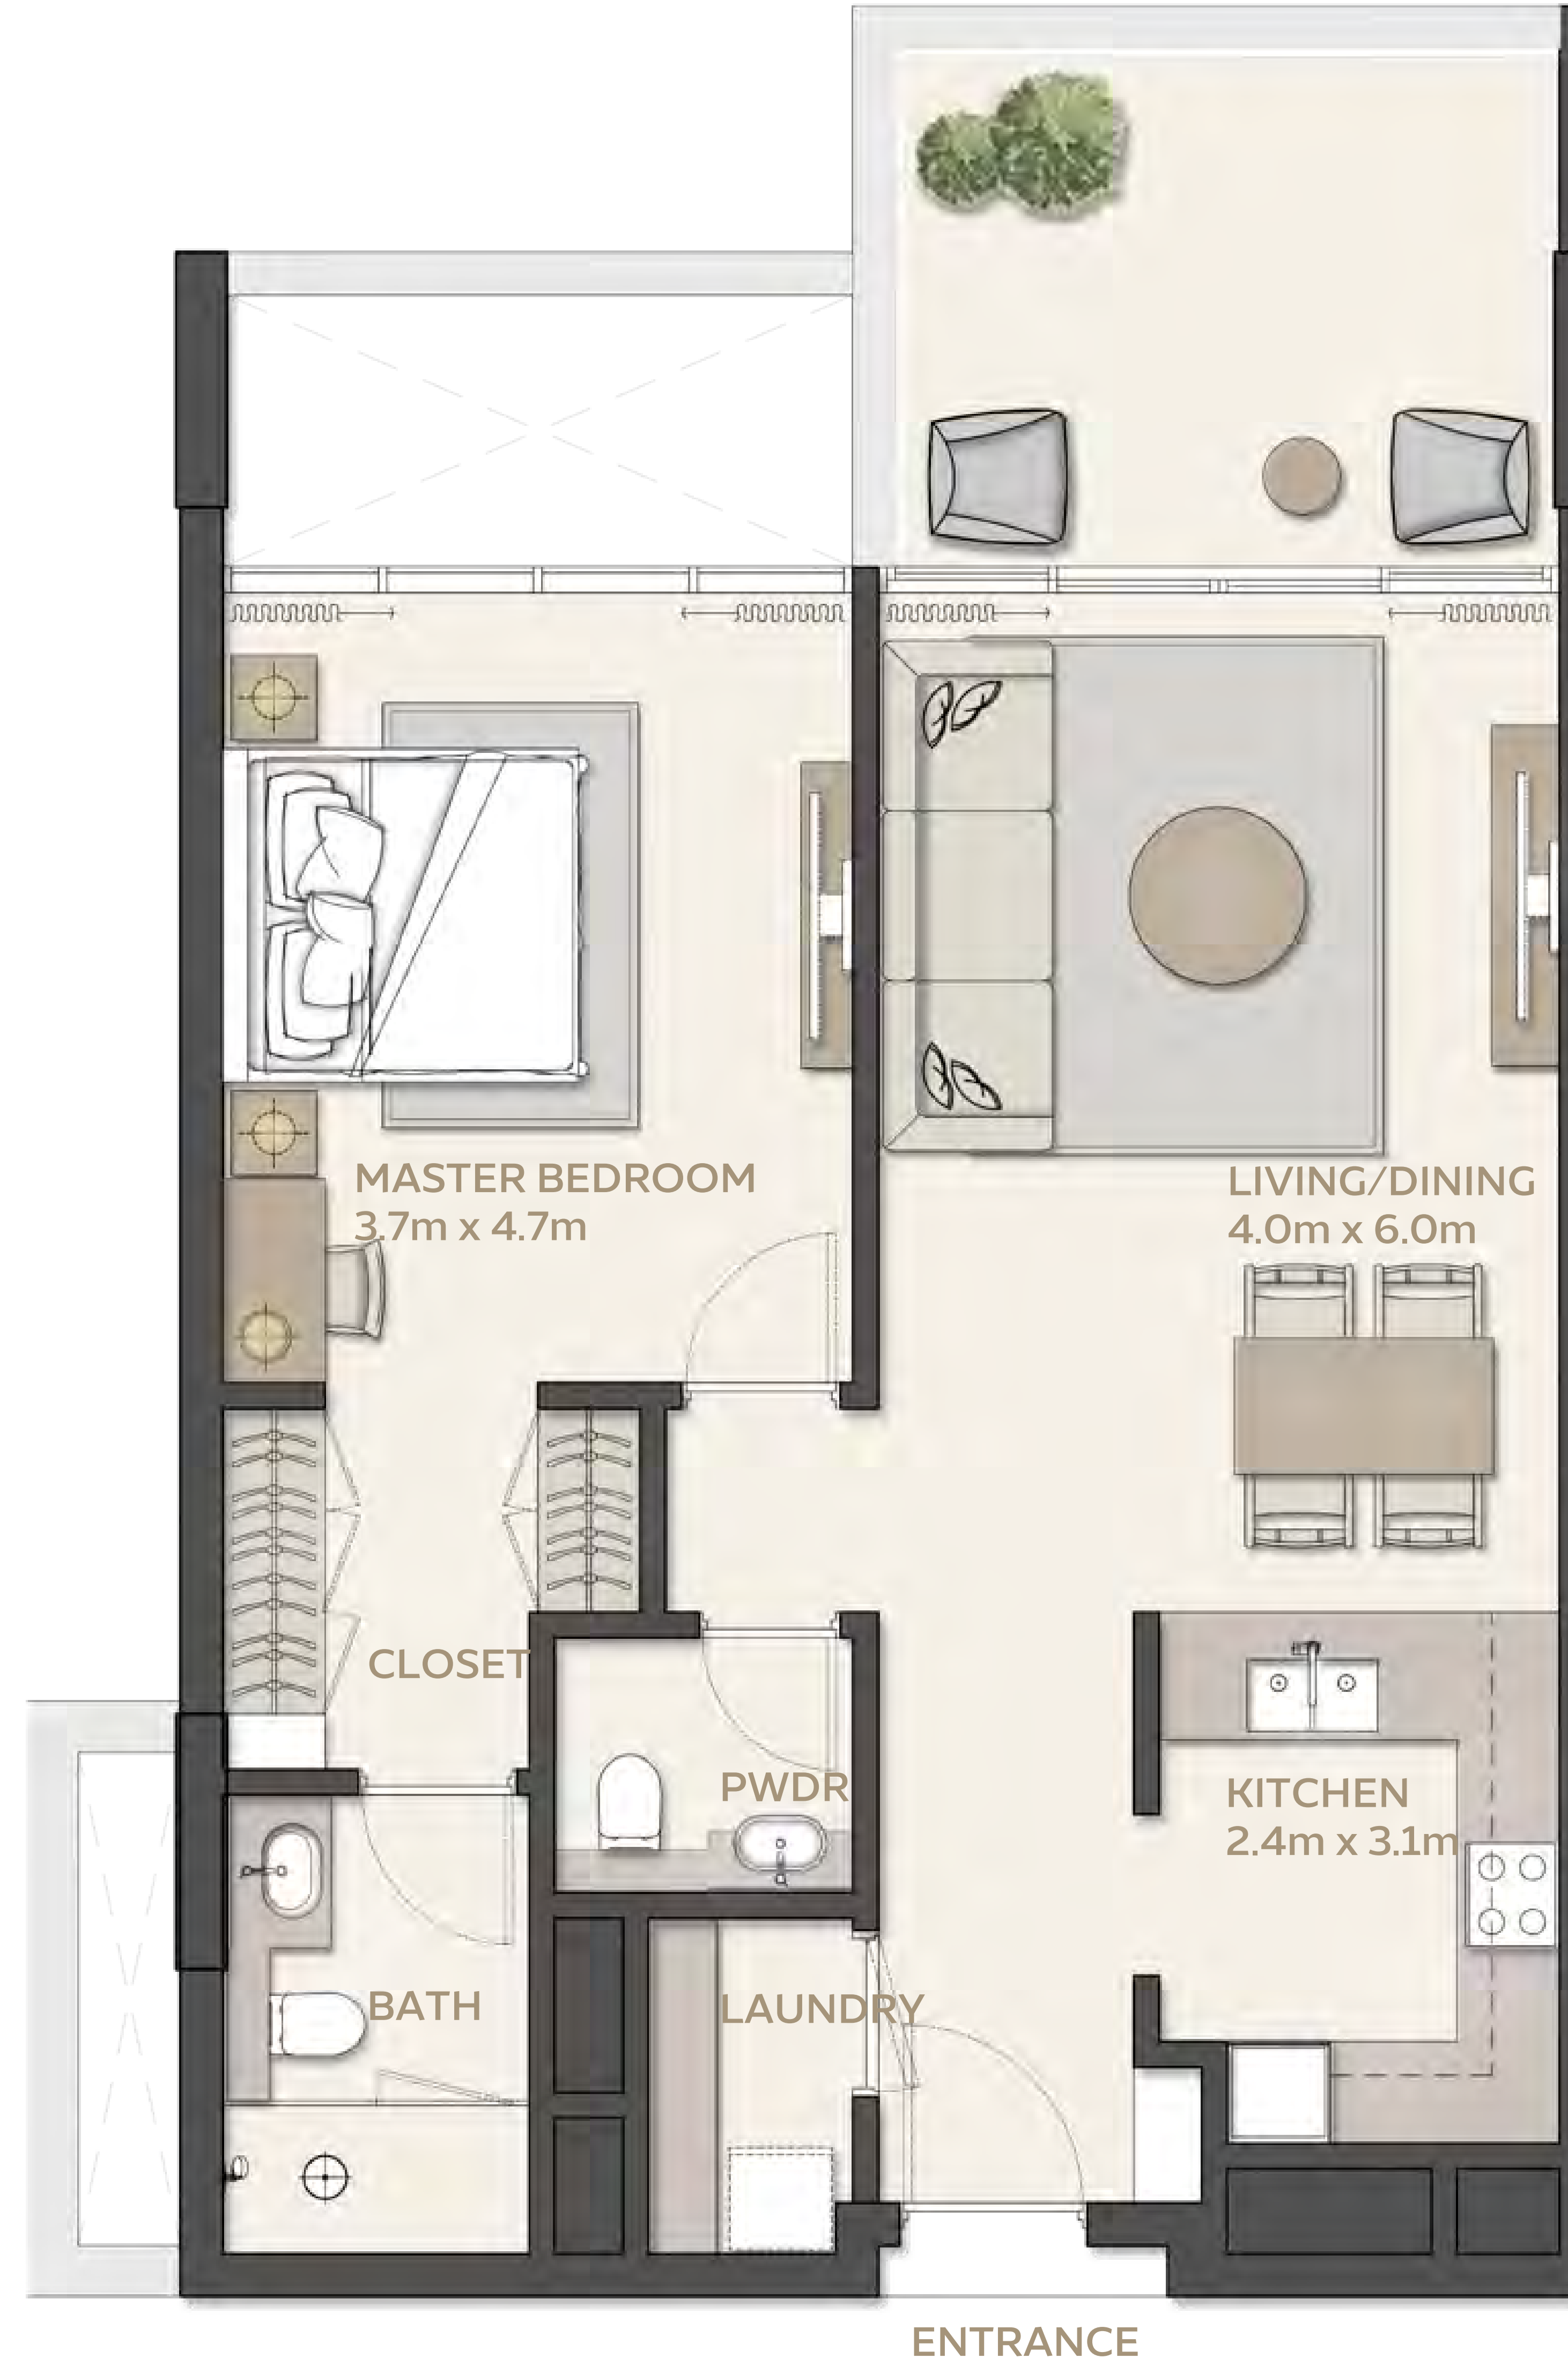

MANGROVE RESIDENCES

TRUE TO OUR SPIRIT

EXPO
CENTRAL

FLOOR PLANS

مانغروف ريزيدنسز MANGROVE RESIDENCES

Plot 2

1 BEDROOM Type 1

		AREA	
UNIT	STARTING FROM	77.66 SQM	835.93 SQFT
BALCONY	STARTING FROM	12.40 SQM	133.47 SQFT (13.8%)
TOTAL AREA	STARTING FROM	90.06 SQM	969.4 SQFT

مانگروف ريزيدنسز MANGROVE RESIDENCES

Plot 2

1 BEDROOM Type 2

		AREA	
UNIT	STARTING FROM	82.16 SQM	884.36 SQFT
BALCONY	STARTING FROM	8.8 SQM	94.72 SQFT (9.7 %)
TOTAL AREA	STARTING FROM	90.96 SQM	979.08 SQFT

مانغروف ريزيدنسز MANGROVE RESIDENCES

Plot 2

2 BEDROOM Type 1

		AREA	
UNIT	STARTING FROM	118.14 SQM	1271.65 SQFT
BALCONY	STARTING FROM	9.24 SQM	99.46 SQFT (7.3 %)
TOTAL AREA	STARTING FROM	127.38 SQM	1371.11 SQFT