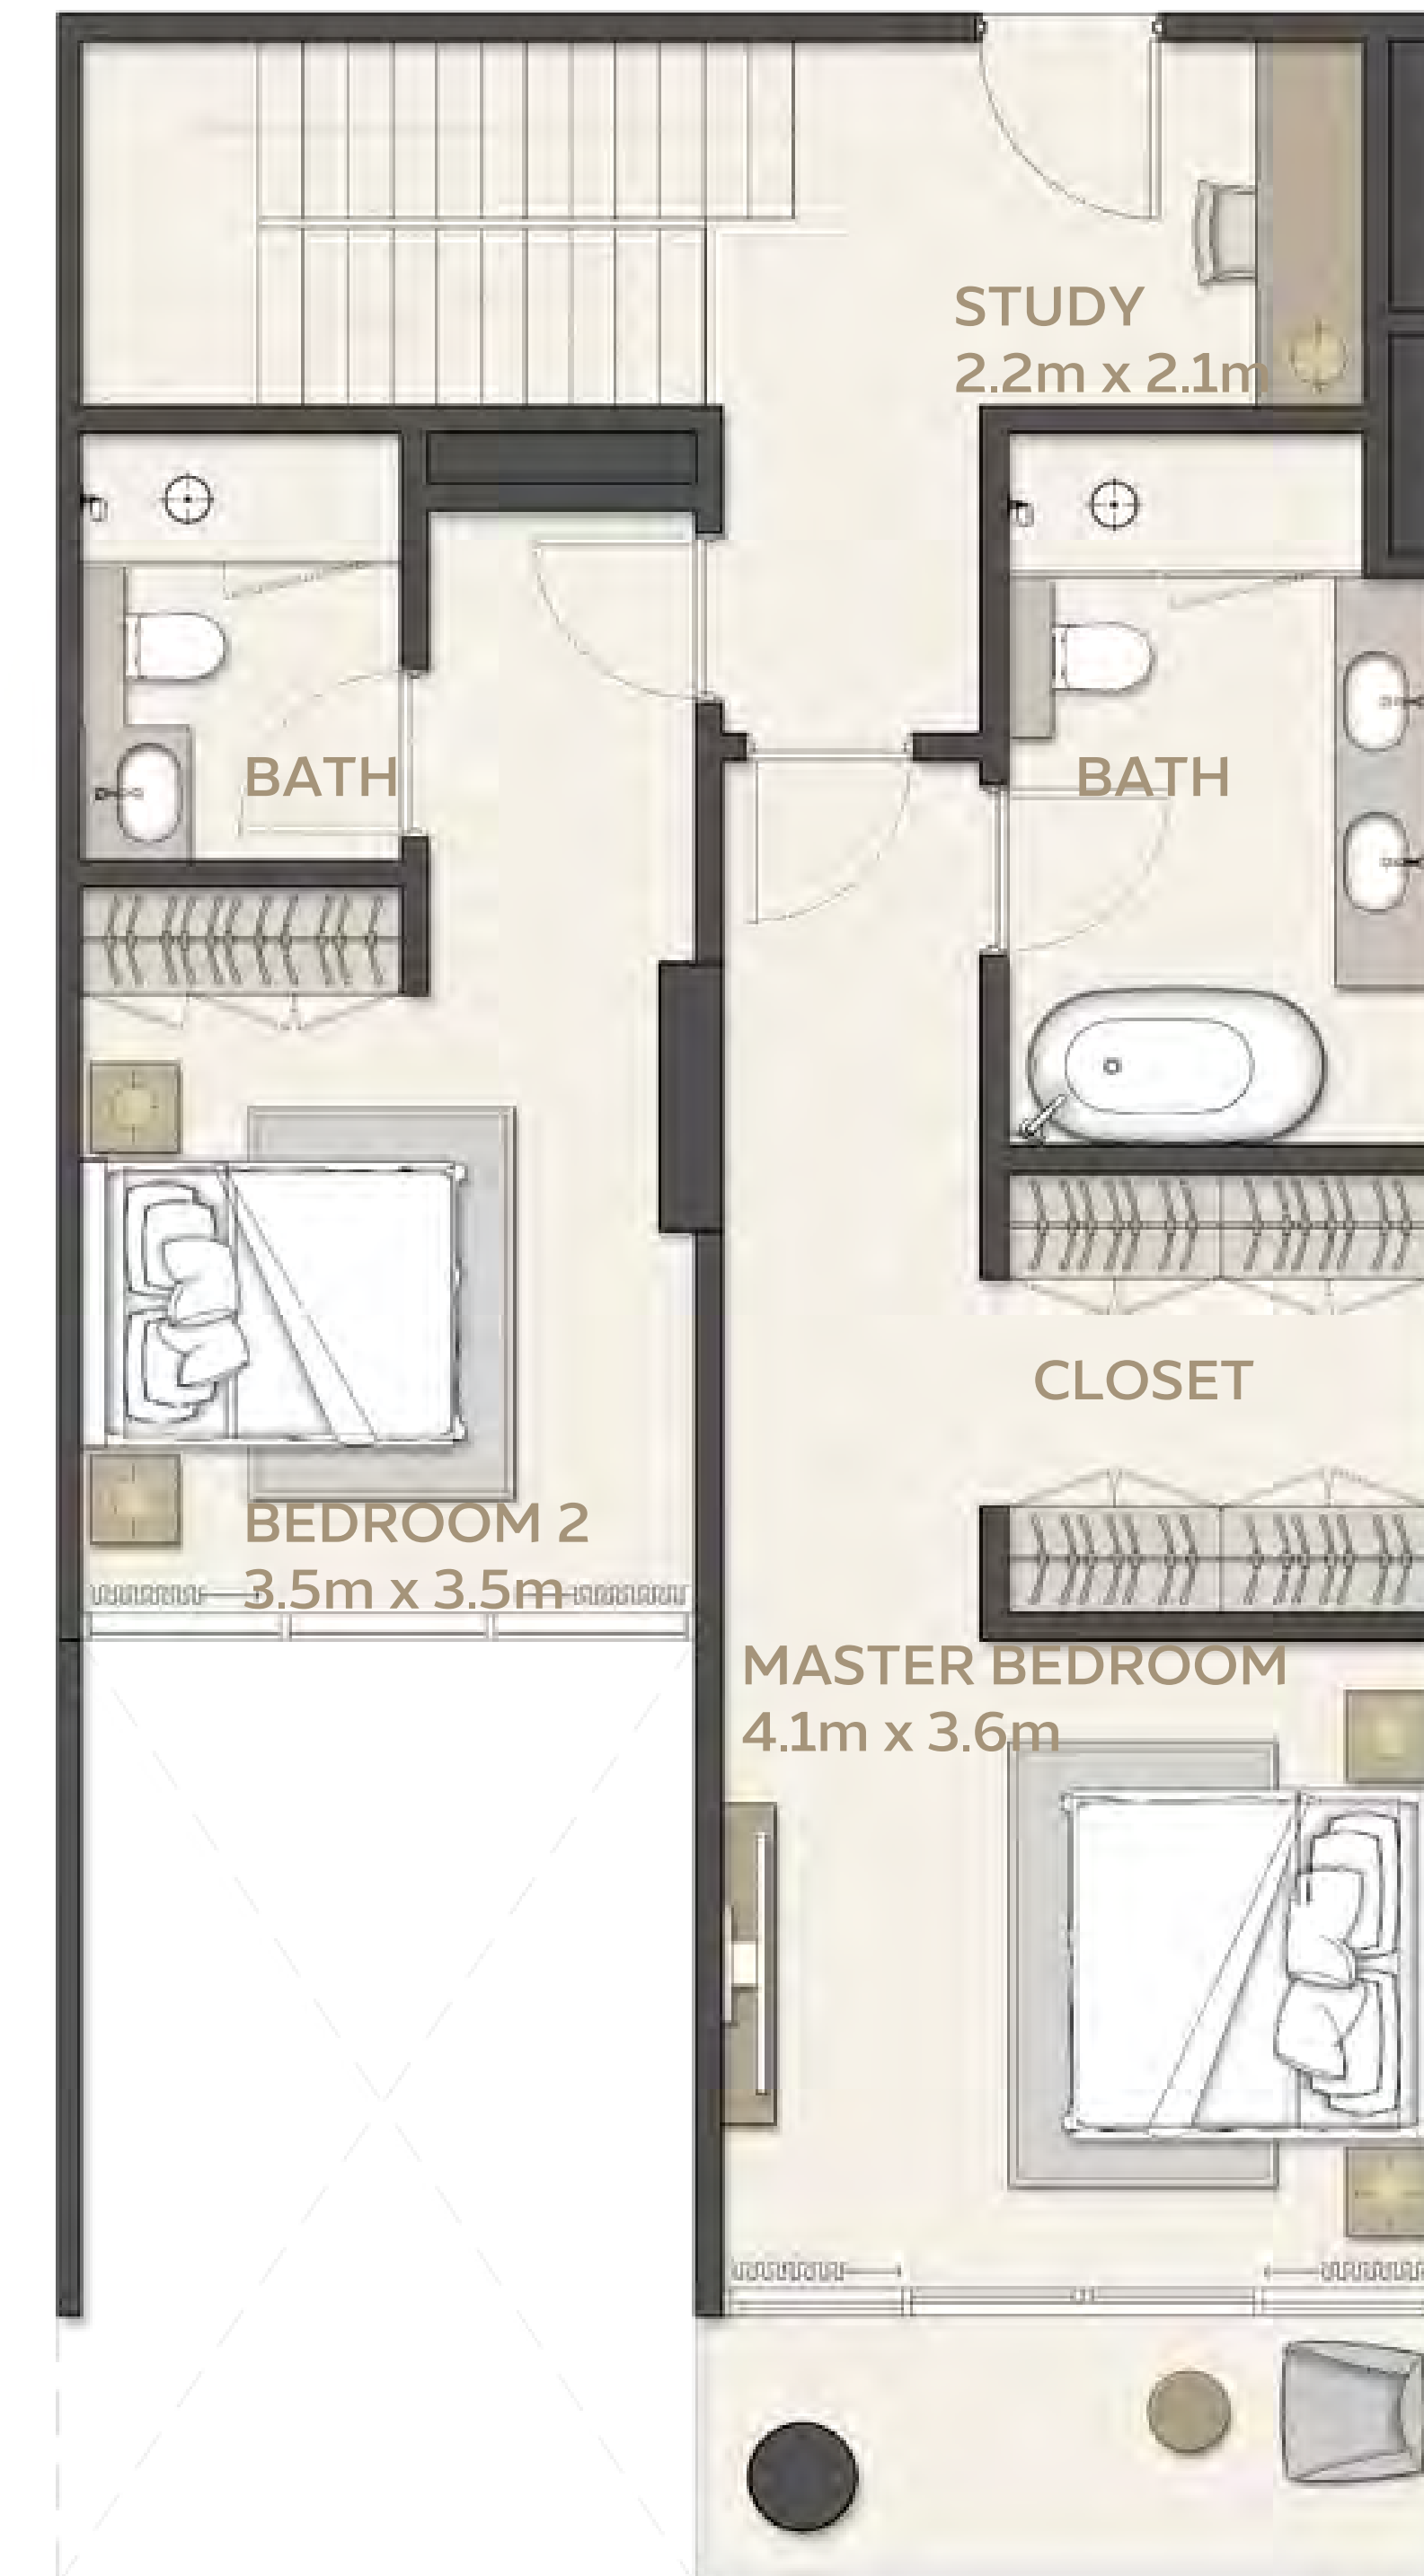

مانگروف ريزيدنسز MANGROVE RESIDENCES

Plot 2

3 BEDROOM
Type 2

		AREA	
UNIT	STARTING FROM	148.7 SQM	1600.59 SQFT
BALCONY	STARTING FROM	9.35 SQM	100.64 SQFT (5.9%)
TOTAL AREA	STARTING FROM	158.05 SQM	1701.23 SQFT

مانغروف ريزيدنسز MANGROVE RESIDENCES

Plot 2

3 BEDROOM
Type 3

UNIT	STARTING FROM	AREA	
		SQ/M	SQFT
		209.97 SQM	2260.10 SQFT
BALCONY	STARTING FROM	9.23 SQM	99.35 SQFT (4.2%)
TOTAL AREA	STARTING FROM	219.20 SQM	2359.45 SQFT

مانغروف
ريزيدنسز
MANGROVE
RESIDENCES

Plot 2

4 BEDROOM

		AREA	
UNIT	STARTING FROM	343.45 SQM	3696.87 SQFT
BALCONY	STARTING FROM	35.97 SQM	387.18 SQFT (9.5%)
TOTAL AREA	STARTING FROM	379.42 SQM	4084.05 SQFT

مانگروف ریزیدنسز MANGROVE RESIDENCES

Plot 2

3 BEDROOM TOWNHOUSE

		AREA	
UNIT	STARTING FROM	169.39 SQM	1823.30 SQFT
BALCONY	STARTING FROM	48.43 SQM	521.30 SQFT (21.6%)
TOTAL AREA	STARTING FROM	224.43 SQM	2415.75 SQFT