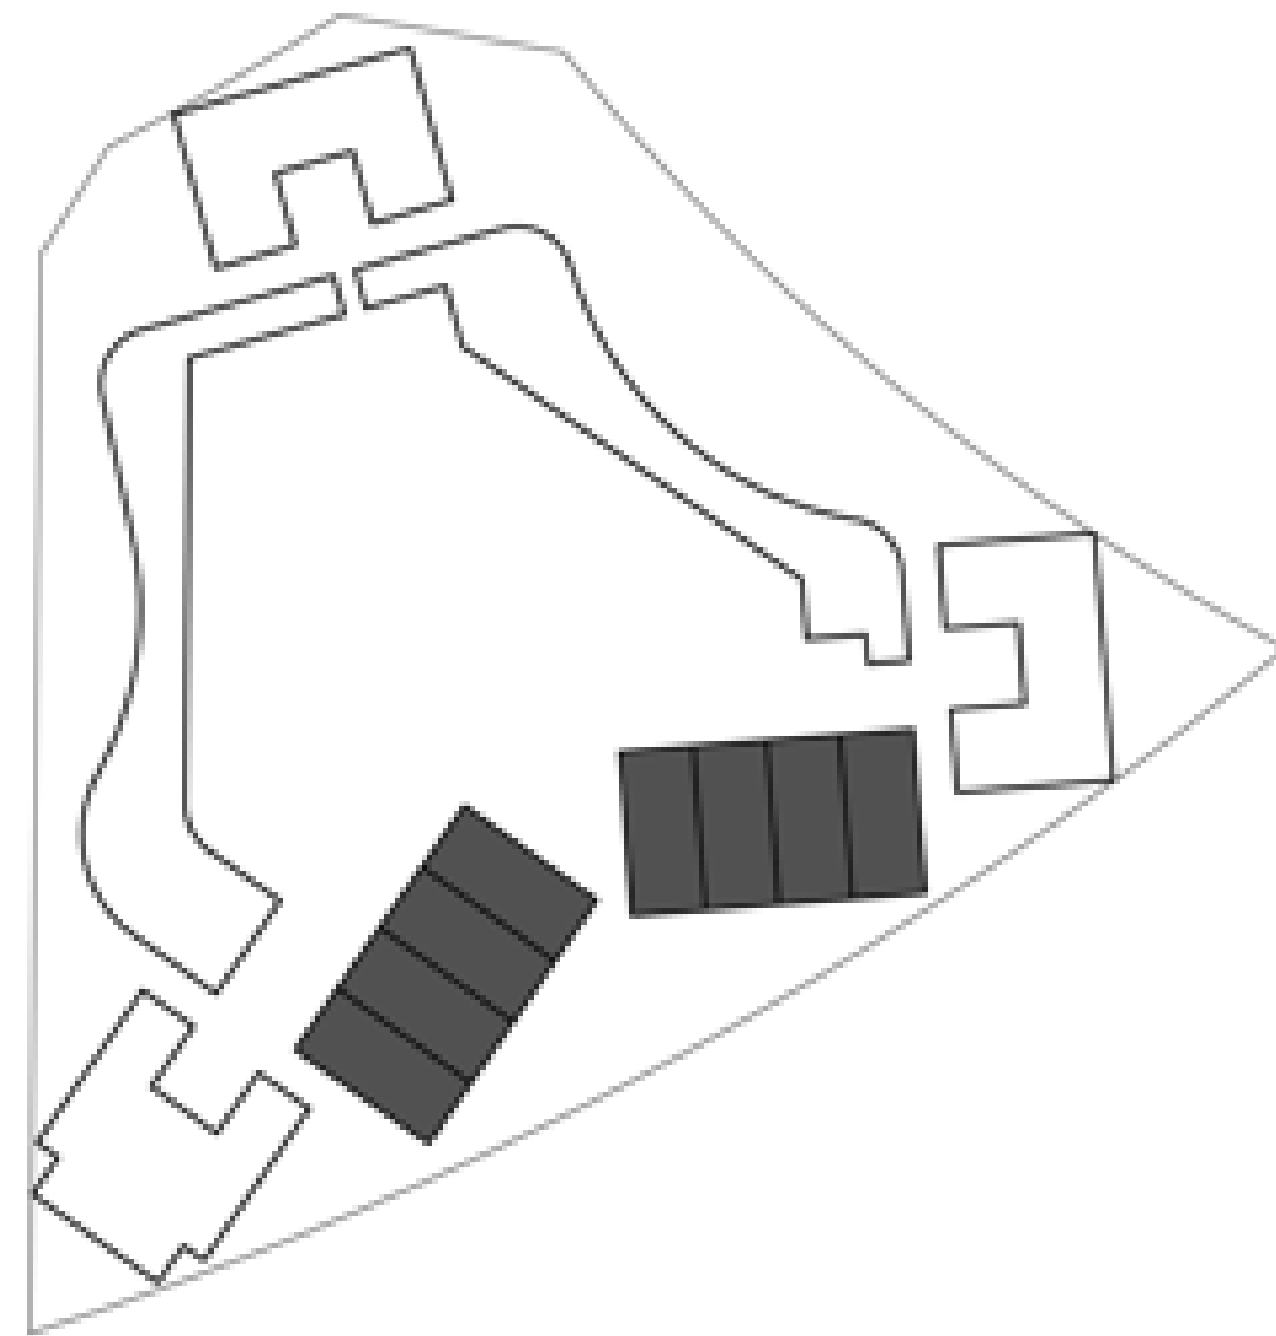

مانغروف
ريزيدنسز
MANGROVE
RESIDENCES

Plot 2

4 BEDROOM

		AREA	
UNIT	STARTING FROM	343.45 SQM	3696.87 SQFT
BALCONY	STARTING FROM	35.97 SQM	387.18 SQFT (9.5%)
TOTAL AREA	STARTING FROM	379.42 SQM	4084.05 SQFT

مانگروف ریزیدنسز MANGROVE RESIDENCES

Plot 2

3 BEDROOM TOWNHOUSE

		AREA	
UNIT	STARTING FROM	169.39 SQM	1823.30 SQFT
BALCONY	STARTING FROM	48.43 SQM	521.30 SQFT (21.6%)
TOTAL AREA	STARTING FROM	224.43 SQM	2415.75 SQFT