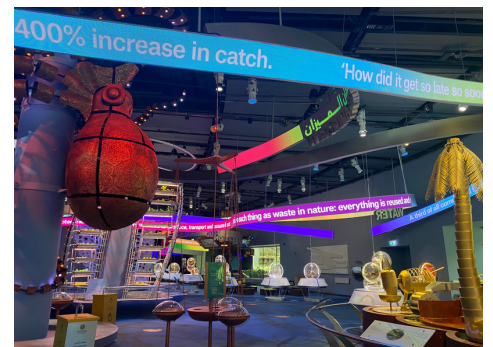

5

- Flashing and Strobing Lights
- Bright Lights
- Bright Banners of light in Lab of Future Values
- Very dark in some passage ways

5

- Carnival sounds in Atrium
- Complex sounds from multiple directions
- Loud circus music in Sea of Consumption
- Loud mechanical clangs

2

- Mild scents during Forest & Ocean journey

2

- This is a very interactive experience

2

- There are gently sloping ramps
- There is a netted walkway you can avoid

Pavilion:

Terra