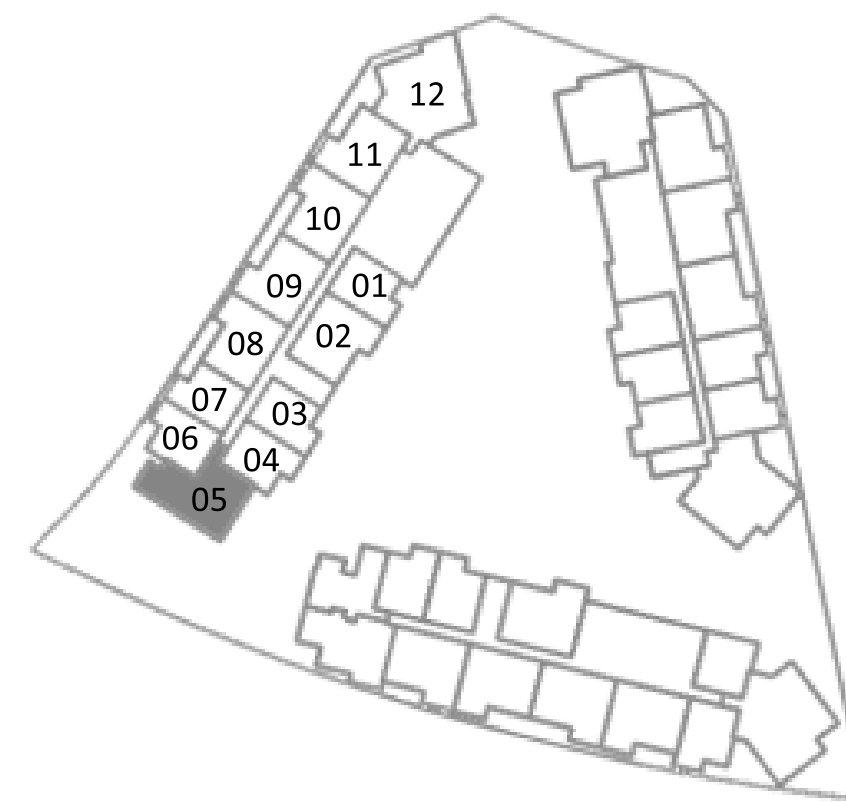

1 BEDROOM Type 3

Unit Area	77.28 sqm / 831.83 sqft
Balcony Area	8.48 sqm / 91.28 sqft
Total Area	86.21 sqm / 927.96 sqft

SKY RESIDENCES

AT EXPO CITY DUBAI

SKY RESIDENCES 1 UNIT PLANS

2 BEDROOM Type 1

Unit Area	119.07 sqm / 1281.66 sqft
Balcony Area	10.95 sqm / 117.86 sqft
Total Area	130.02 sqm / 1399.52 sqft

SKY RESIDENCES

AT EXPO CITY DUBAI

SKY RESIDENCES 1 UNIT PLANS

2 BEDROOM Type 2

Unit Area	115.88 sqm / 1247.32 sqft
Balcony Area	10.95 sqm / 117.86 sqft
Total Area	126.83 sqm / 1365.18 sqft

SKY RESIDENCES

AT EXPO CITY DUBAI

SKY RESIDENCES 1 UNIT PLANS

2 BEDROOM Type 4

Unit Area	134.87 sqm / 1451.73 sqft
Balcony Area	9.93 sqm / 106.89 sqft
Total Area	144.80 sqm / 1558.62 sqft

SKY RESIDENCES

AT EXPO CITY DUBAI

SKY RESIDENCES 1 UNIT PLANS