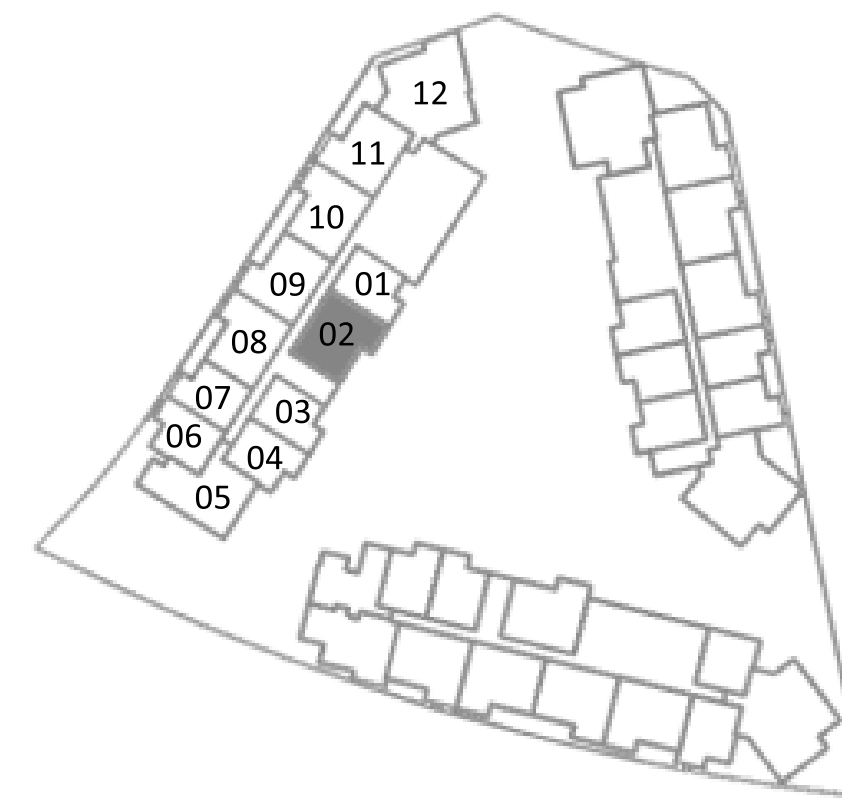

AT EXPO CITY DUBAI

SKY RESIDENCES 1 UNIT PLANS

1 BEDROOM Type 1

Unit Area	77.43 sqm / 833.45 sqft
Balcony Area	9.05 sqm / 97.41 sqft
Total Area	86.54 sqm / 931.51 sqft

SKY RESIDENCES

AT EXPO CITY DUBAI

SKY RESIDENCES 1 UNIT PLANS

1 BEDROOM Type 3

Unit Area	77.28 sqm / 831.83 sqft
Balcony Area	8.48 sqm / 91.28 sqft
Total Area	86.21 sqm / 927.96 sqft

SKY RESIDENCES

AT EXPO CITY DUBAI

SKY RESIDENCES 1 UNIT PLANS

2 BEDROOM Type 1

Unit Area	119.07 sqm / 1281.66 sqft
Balcony Area	10.95 sqm / 117.86 sqft
Total Area	130.02 sqm / 1399.52 sqft