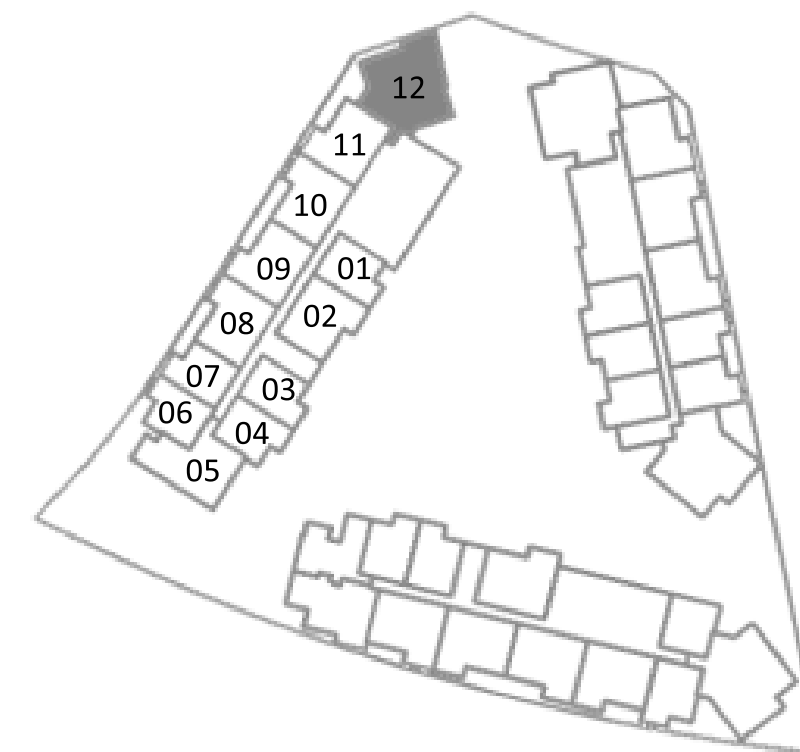

SKY RESIDENCES

AT EXPO CITY DUBAI

SKY RESIDENCES 1 UNIT PLANS

2 BEDROOM Type 2

Unit Area	115.88 sqm / 1247.32 sqft
Balcony Area	10.95 sqm / 117.86 sqft
Total Area	126.83 sqm / 1365.18 sqft

SKY RESIDENCES

AT EXPO CITY DUBAI

SKY RESIDENCES 1 UNIT PLANS

2 BEDROOM Type 4

Unit Area	134.87 sqm / 1451.73 sqft
Balcony Area	9.93 sqm / 106.89 sqft
Total Area	144.80 sqm / 1558.62 sqft

SKY RESIDENCES

AT EXPO CITY DUBAI

SKY RESIDENCES 1 UNIT PLANS