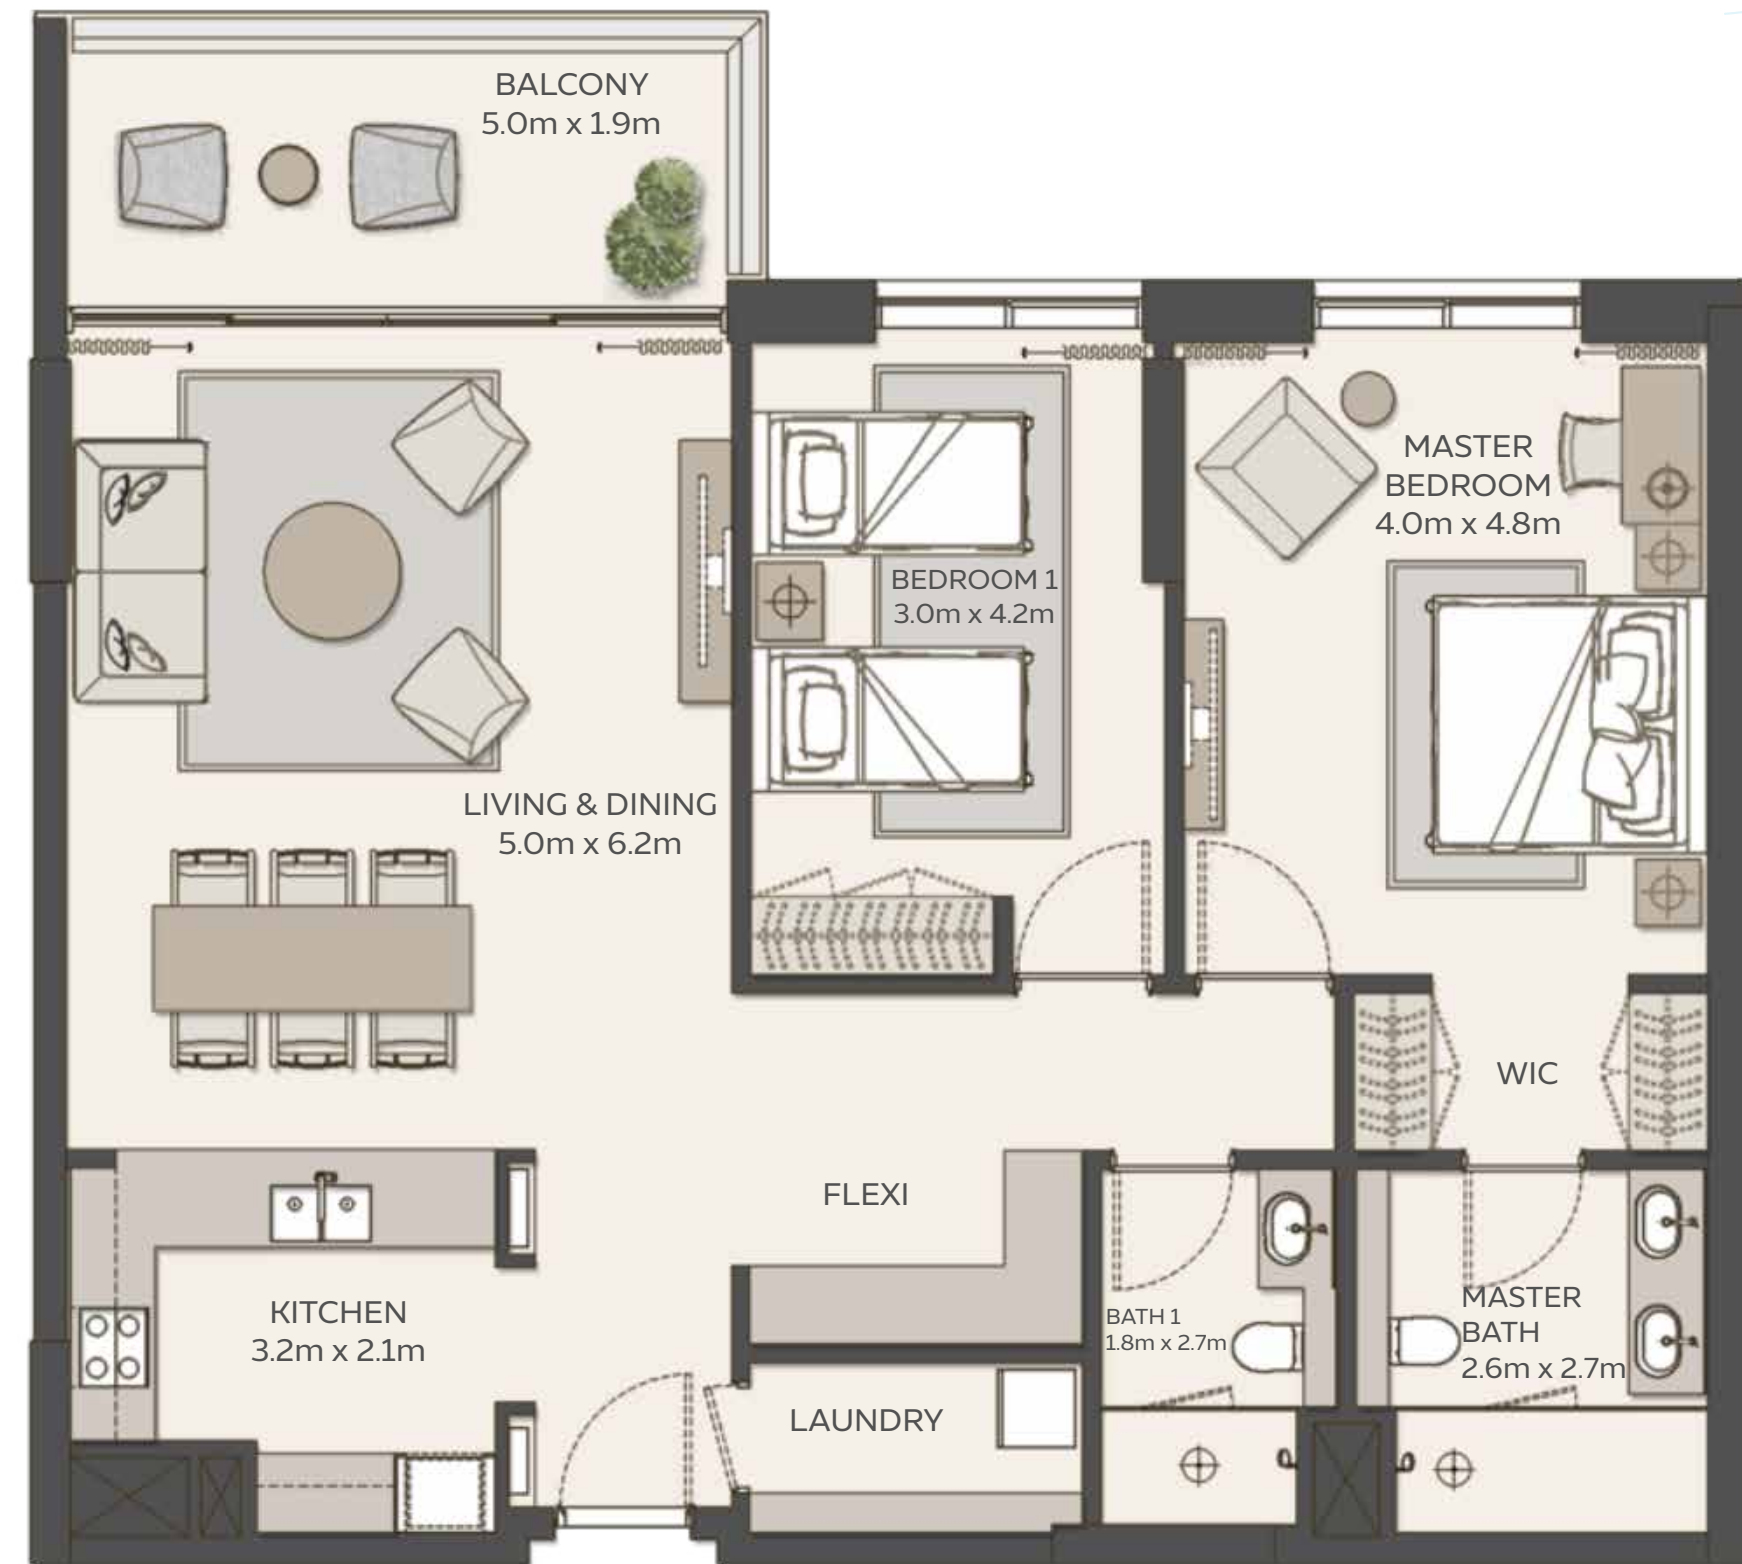

AT EXPO CITY DUBAI

SKY RESIDENCES 1 UNIT PLANS

1 BEDROOM Type 1

Unit Area	77.43 sqm / 833.45 sqft
Balcony Area	9.05 sqm / 97.41 sqft
Total Area	86.54 sqm / 931.51 sqft

SKY RESIDENCES

AT EXPO CITY DUBAI

SKY RESIDENCES 1 UNIT PLANS

1 BEDROOM Type 3

Unit Area	77.28 sqm / 831.83 sqft
Balcony Area	8.48 sqm / 91.28 sqft
Total Area	86.21 sqm / 927.96 sqft

SKY RESIDENCES

AT EXPO CITY DUBAI

SKY RESIDENCES 1 UNIT PLANS

2 BEDROOM Type 1

Unit Area	119.07 sqm / 1281.66 sqft
Balcony Area	10.95 sqm / 117.86 sqft
Total Area	130.02 sqm / 1399.52 sqft

SKY RESIDENCES

AT EXPO CITY DUBAI

SKY RESIDENCES 1 UNIT PLANS

2 BEDROOM Type 2

Unit Area	115.88 sqm / 1247.32 sqft
Balcony Area	10.95 sqm / 117.86 sqft
Total Area	126.83 sqm / 1365.18 sqft

SKY RESIDENCES

AT EXPO CITY DUBAI

SKY RESIDENCES 1 UNIT PLANS

2 BEDROOM Type 4

Unit Area	134.87 sqm / 1451.73 sqft
Balcony Area	9.93 sqm / 106.89 sqft
Total Area	144.80 sqm / 1558.62 sqft

SKY RESIDENCES

AT EXPO CITY DUBAI

SKY RESIDENCES 1 UNIT PLANS