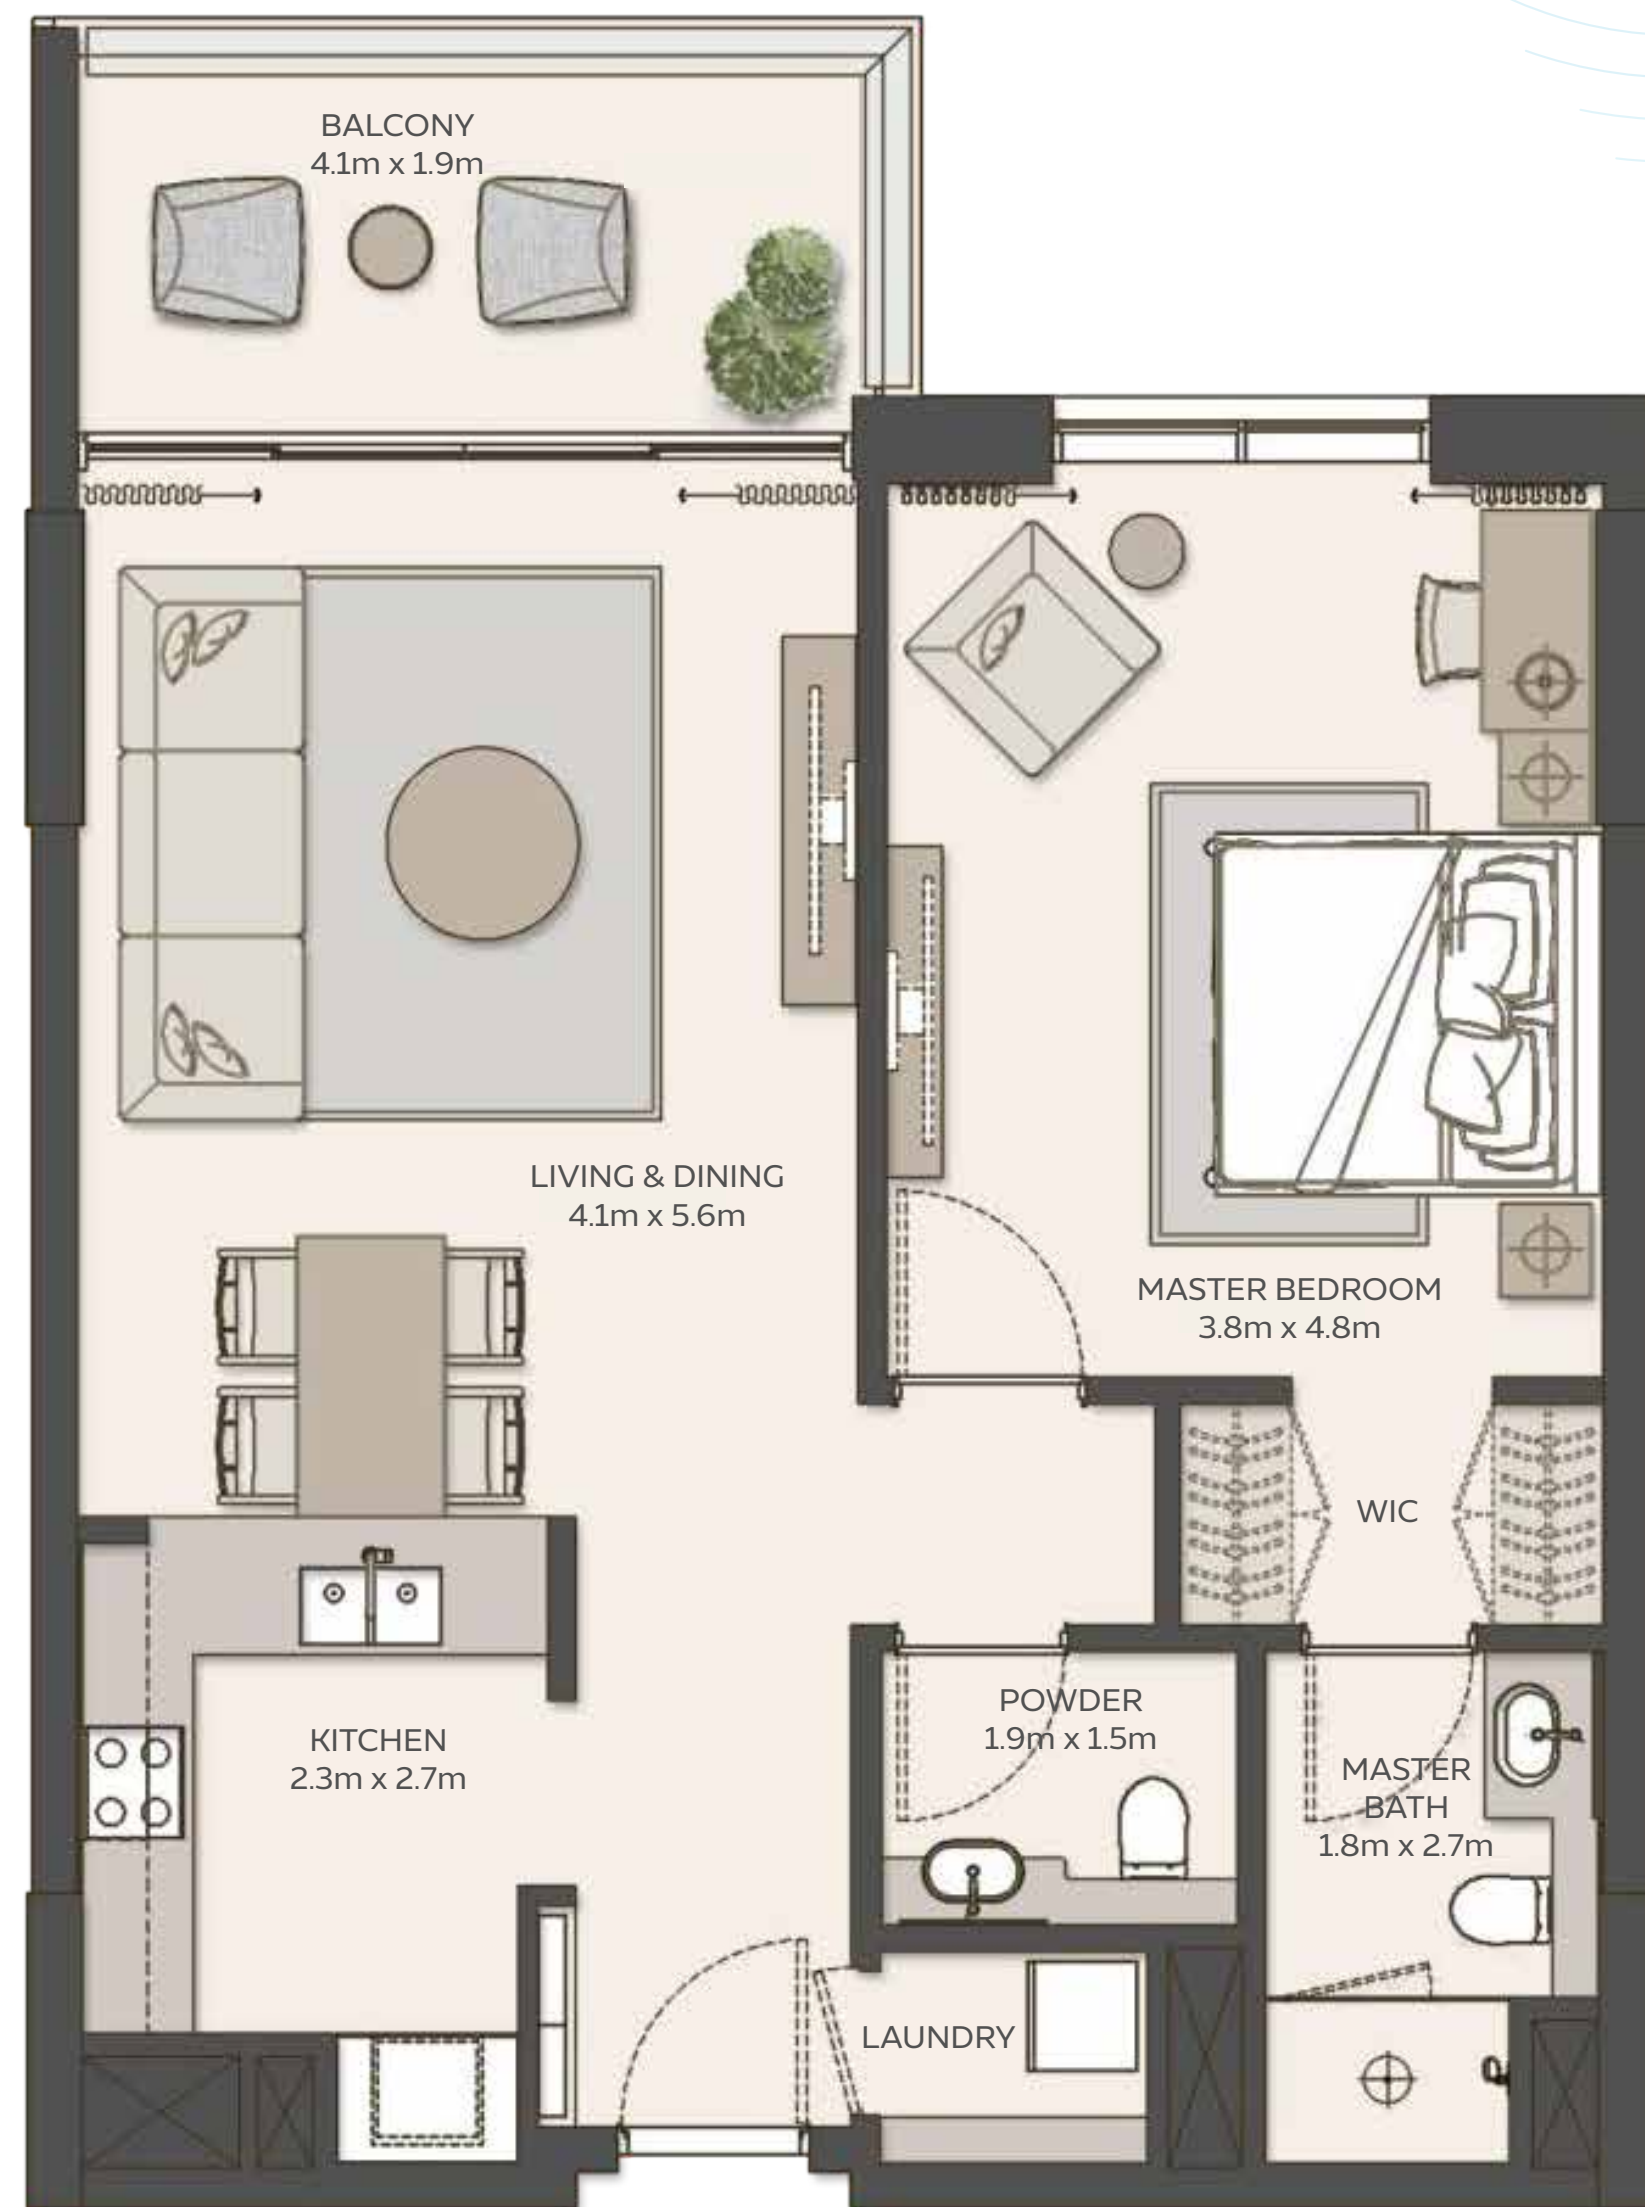

SKY RESIDENCES

AT EXPO CITY DUBAI

SKY RESIDENCES 1 UNIT PLANS

1 BEDROOM Type 1

Unit Area	77.43 sqm / 833.45 sqft
Balcony Area	9.05 sqm / 97.41 sqft
Total Area	86.54 sqm / 931.51 sqft