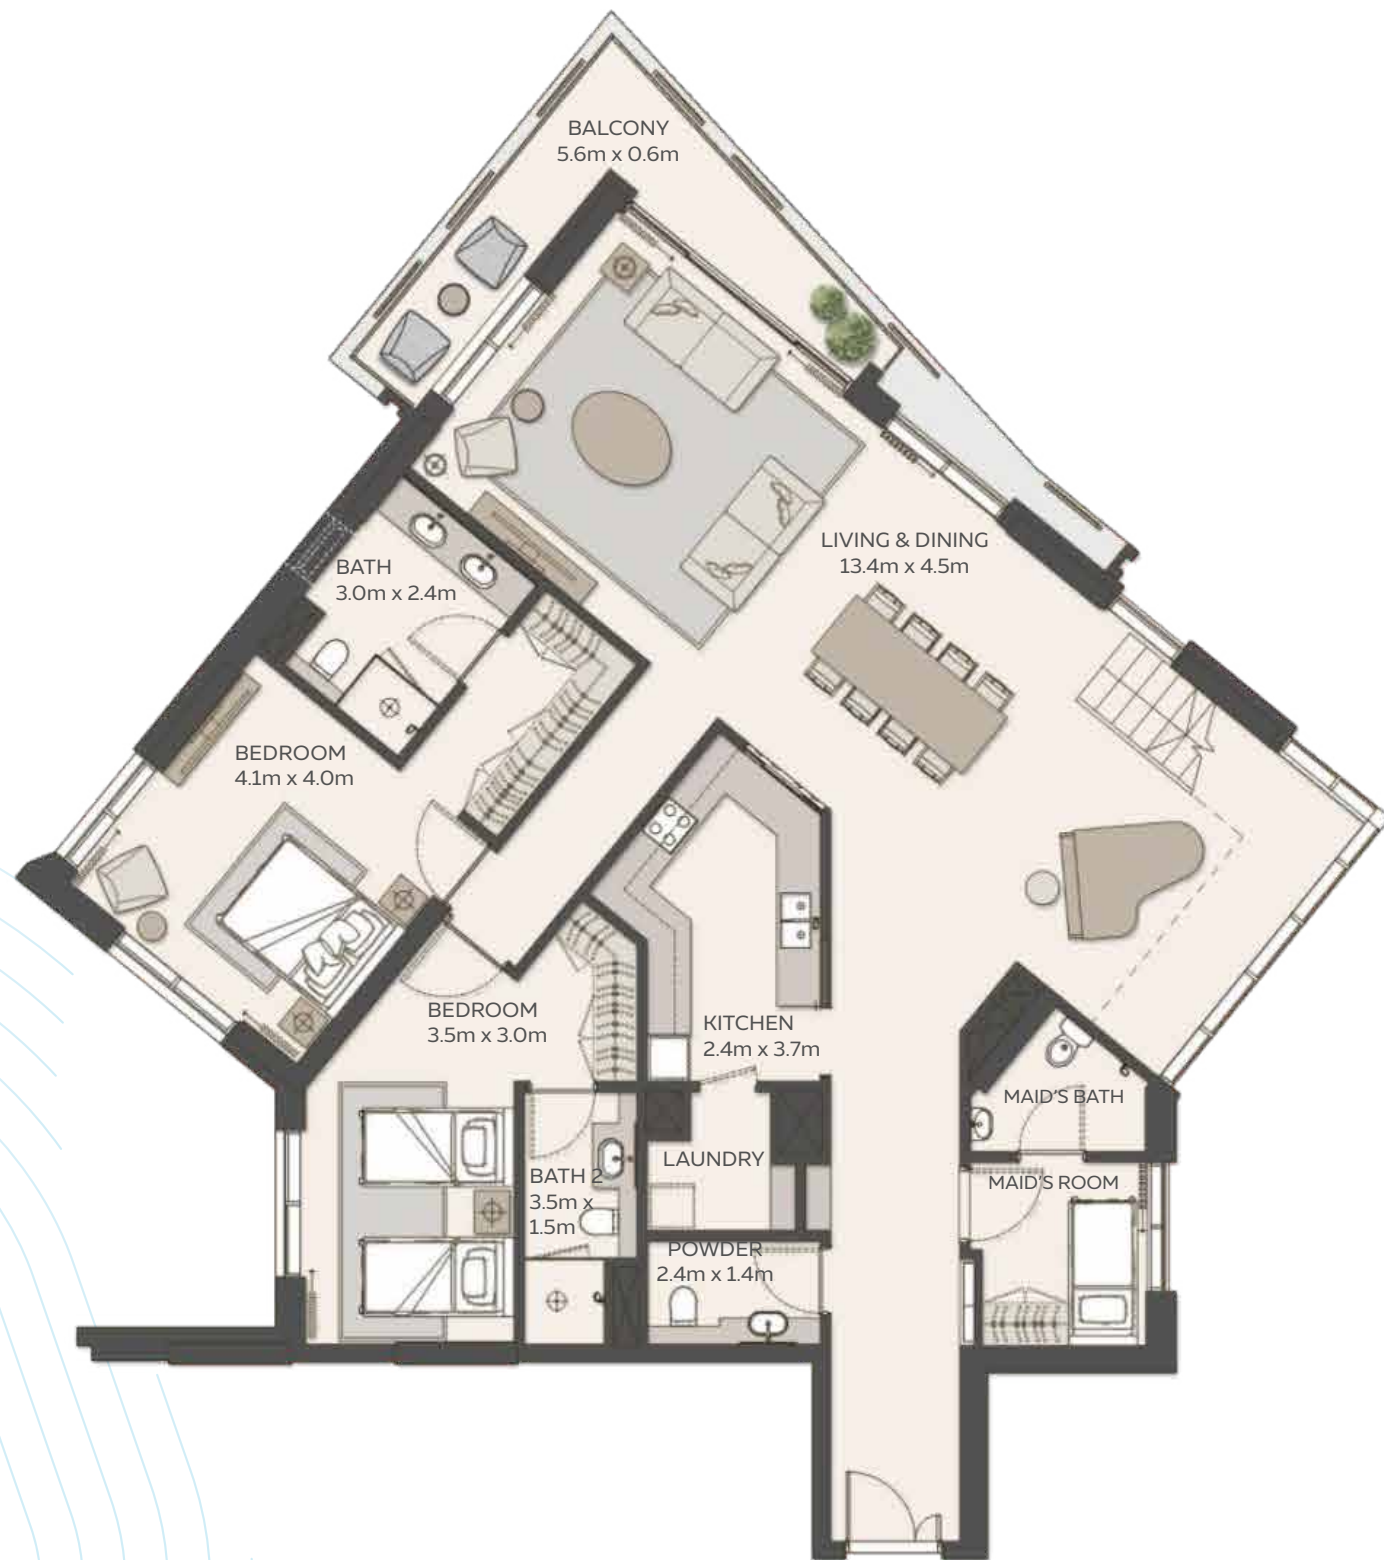

AT EXPO CITY DUBAI

SKY RESIDENCES 1 UNIT PLANS

1 BEDROOM Type 1

Unit Area	77.43 sqm / 833.45 sqft
Balcony Area	9.05 sqm / 97.41 sqft
Total Area	86.54 sqm / 931.51 sqft

SKY RESIDENCES

AT EXPO CITY DUBAI

SKY RESIDENCES 1 UNIT PLANS

SKY RESIDENCES

AT EXPO CITY DUBAI

SKY RESIDENCES 1 UNIT PLANS

2 BEDROOM Type 2

Unit Area	115.88 sqm / 1247.32 sqft
Balcony Area	10.95 sqm / 117.86 sqft
Total Area	126.83 sqm / 1365.18 sqft

SKY RESIDENCES

AT EXPO CITY DUBAI

SKY RESIDENCES 1 UNIT PLANS

2 BEDROOM Type 4

Unit Area	134.87 sqm / 1451.73 sqft
Balcony Area	9.93 sqm / 106.89 sqft
Total Area	144.80 sqm / 1558.62 sqft

SKY RESIDENCES

AT EXPO CITY DUBAI

SKY RESIDENCES 1 UNIT PLANS

3 BEDROOM Type 3

Unit Area	161.82 sqm / 1741.82 sqft
Balcony Area	30.38 sqm / 327.01 sqft
Total Area	192.20 sqm / 2068.83 sqft

SKY RESIDENCES

AT EXPO CITY DUBAI

SKY RESIDENCES 1 UNIT PLANS

4 BEDROOM DUPLEX