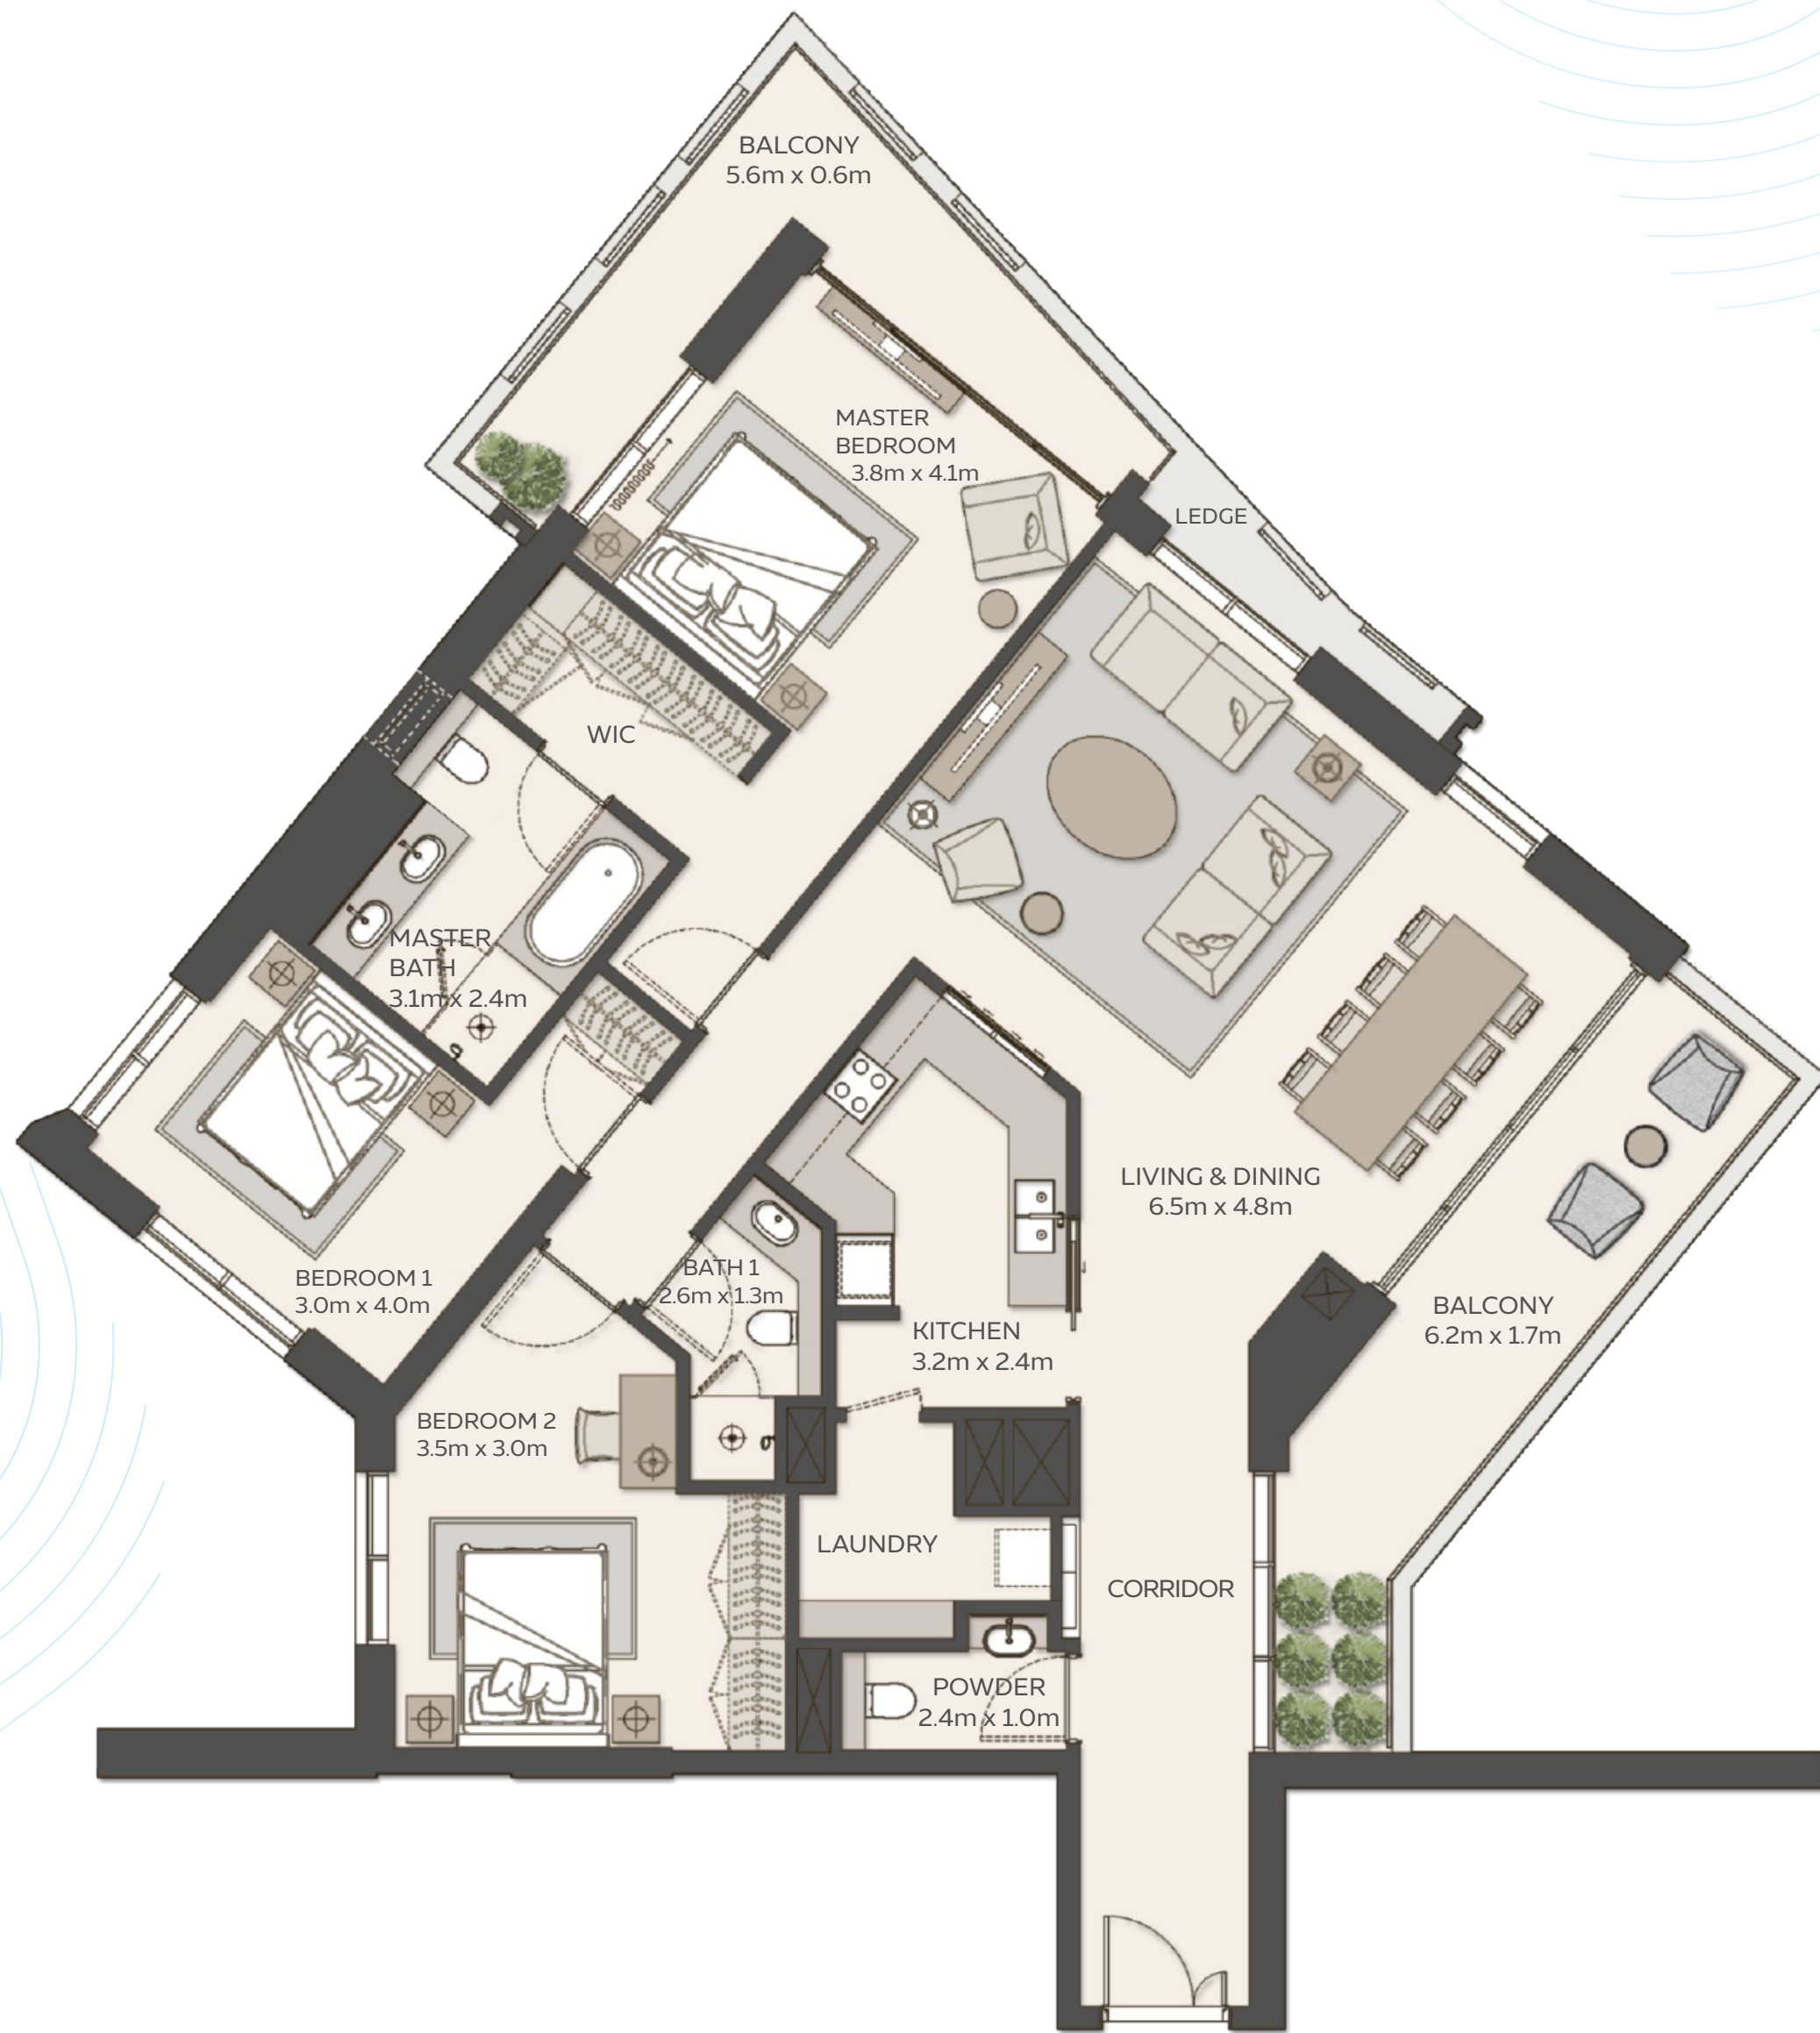

SKY RESIDENCES

AT EXPO CITY DUBAI

SKY RESIDENCES 1 UNIT PLANS

2 BEDROOM Type 2

Unit Area	115.88 sqm / 1247.32 sqft
Balcony Area	10.95 sqm / 117.86 sqft
Total Area	126.83 sqm / 1365.18 sqft

SKY RESIDENCES

AT EXPO CITY DUBAI

SKY RESIDENCES 1 UNIT PLANS

2 BEDROOM Type 4

Unit Area	134.87 sqm / 1451.73 sqft
Balcony Area	9.93 sqm / 106.89 sqft
Total Area	144.80 sqm / 1558.62 sqft

SKY RESIDENCES

AT EXPO CITY DUBAI

SKY RESIDENCES 1 UNIT PLANS

3 BEDROOM Type 3

Unit Area	161.82 sqm / 1741.82 sqft
Balcony Area	30.38 sqm / 327.01 sqft
Total Area	192.20 sqm / 2068.83 sqft

SKY RESIDENCES

AT EXPO CITY DUBAI

SKY RESIDENCES 1 UNIT PLANS

4 BEDROOM DUPLEX