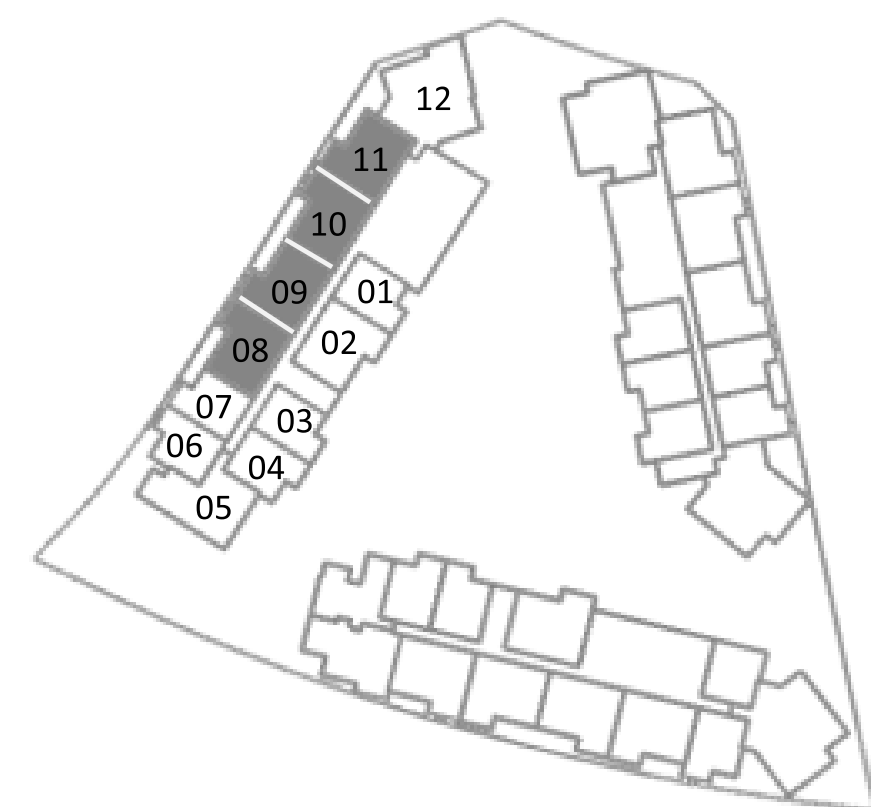

AT EXPO CITY DUBAI

SKY RESIDENCES 1 UNIT PLANS

1 BEDROOM Type 1

Unit Area	77.43 sqm / 833.45 sqft
Balcony Area	9.05 sqm / 97.41 sqft
Total Area	86.54 sqm / 931.51 sqft

SKY RESIDENCES

AT EXPO CITY DUBAI

SKY RESIDENCES 1 UNIT PLANS

1 BEDROOM Type 3

Unit Area	77.28 sqm / 831.83 sqft
Balcony Area	8.48 sqm / 91.28 sqft
Total Area	86.21 sqm / 927.96 sqft

SKY RESIDENCES

AT EXPO CITY DUBAI

SKY RESIDENCES 1 UNIT PLANS

2 BEDROOM Type 1

Unit Area	119.07 sqm / 1281.66 sqft
Balcony Area	10.95 sqm / 117.86 sqft
Total Area	130.02 sqm / 1399.52 sqft

SKY RESIDENCES

AT EXPO CITY DUBAI

SKY RESIDENCES 1 UNIT PLANS

2 BEDROOM Type 2

Unit Area	115.88 sqm / 1247.32 sqft
Balcony Area	10.95 sqm / 117.86 sqft
Total Area	126.83 sqm / 1365.18 sqft

SKY RESIDENCES

AT EXPO CITY DUBAI