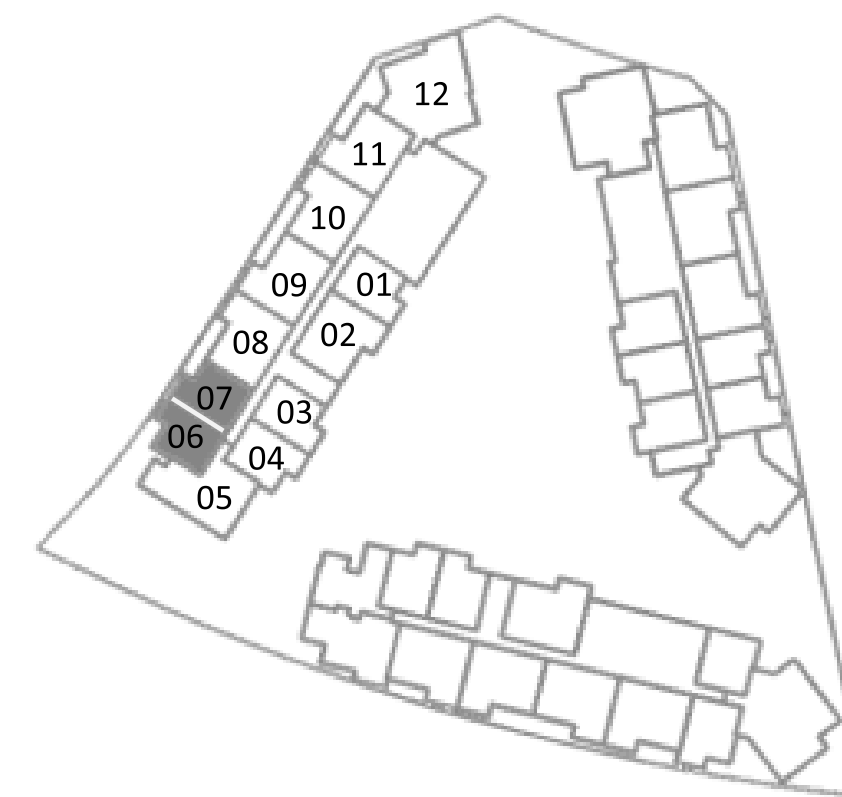

AT EXPO CITY DUBAI

SKY RESIDENCES 1 UNIT PLANS

1 BEDROOM Type 1

Unit Area	77.43 sqm / 833.45 sqft
Balcony Area	9.05 sqm / 97.41 sqft
Total Area	86.54 sqm / 931.51 sqft

SKY RESIDENCES

AT EXPO CITY DUBAI

SKY RESIDENCES 1 UNIT PLANS

1 BEDROOM Type 3

Unit Area	77.28 sqm / 831.83 sqft
Balcony Area	8.48 sqm / 91.28 sqft
Total Area	86.21 sqm / 927.96 sqft

SKY RESIDENCES

AT EXPO CITY DUBAI

SKY RESIDENCES 1 UNIT PLANS

2 BEDROOM Type 1

Unit Area	119.07 sqm / 1281.66 sqft
Balcony Area	10.95 sqm / 117.86 sqft
Total Area	130.02 sqm / 1399.52 sqft