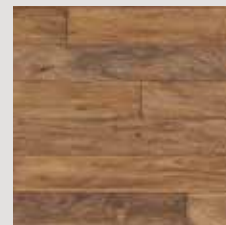

KODIAK PRODUCT FEATURES

- Truly handcrafted. Hand-scraped and hand-stained, giving each plank unique character
- Sustainably harvested grown species
- Premium exotic visual at a value price point

PRODUCT INFORMATION

SPECIES	White Teak
WIDTH/LENGTH	5" wide x various lengths up to 48"
FINISH GLOSS LEVEL	Matte Finish
NOMINAL THICKNESS	3/8"
INSTALLATION TYPE	Glue, Staple, Nail, or Float
APPLICATION	On, Above, or Below Grade
PROFILE	Full Bevel
SQUARE FT/CARTON	40
WARRANTY	25 Year Residential
ORIGIN	Guatemala

HIGH VARIATION IN COLOR/CHARACTER

25 YEAR RESIDENTIAL WARRANTY

HANDCRAFTED

certified by SCS Global Services

A voluntary, independent certification program that ensures the product complies with indoor air quality testing.

real wood
Real Life

The use of this logo signifies that the product meets the NWFA definition of real wood flooring.

SCRATCHRESIST®

Our exclusive performance coating that helps keep floors looking newer, longer by providing exceptional resistance to everyday household wear.

Autumn
KDK05AT1