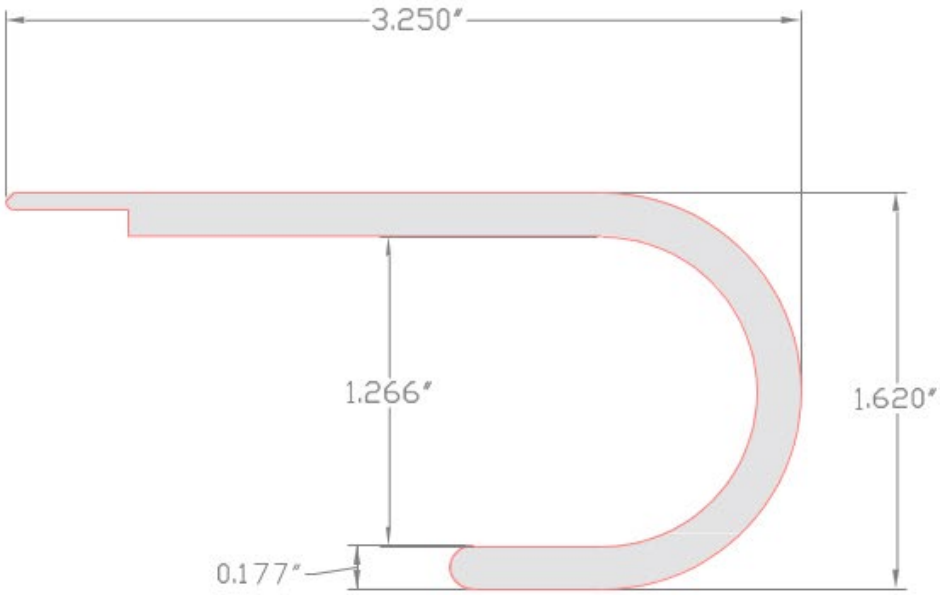

SimpleStairs® Specifications-TopStep Set Nosing

Overall Length: 47 1/8"