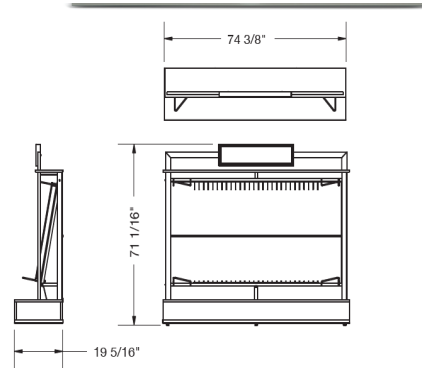

PHENIX
 A MANNINGTON COMPANY

DIMENSIONS
 DEPTH 19 5/16"
 WIDTH 74 3/8"
 HEIGHT 71 1/16"

Wing cards are 24" x 36"

SAP # 531364 Event Code: EVT-000001507 (Display and cards)
 SAP# 531363 Event Code: EVT-000001936 (Cards only)

NEW 2024 MICROBAN LOWBOY

LEFT	PIN #	STYLE NAME
	1	MB100 Bodega Bay
	2	N175 Aurora/N176 Solstice
	3	MB134 Foundation I /MB135 Foundation II
	4	MB122 Amarillo/ MB123 El Dorado
	5	MB119 Top Notch/MB120 Five Star
	6	MB142 Boucle
	7	N243 Etched
	8	MB139 Dolce
	9	MB121 Medley
	10	MB136 Mirage I /MB137 Mirage II / MB138 Miragelll
	11	MB140 Allure
	12	MB147 Oasis Platinum/MB148 Oasis Gold/MB149 Oasis Silver
	13	MB141 Reflection
	14	MB150 Mesh / MB151 Aura
RIGHT	15	MB152 Cabana
	16	MB153 Illusion Gold / MB154 Illusion Silver
	17	MB145 Radiant Gold / MB146 Radiant Silver
	18	MB143 Colonnade/MB144 Courtyard
	19	MB132 Canvas I /MB133 Canvas II
	20	MB118 Memento
	21	MB111 Tempt/MB112 Entice
	22	MB127 Cashmere/MB128 Merino
	23	N233 First Light /N234 Daybreak
	24	N259 Front Runner/N260 Medal Winner/N261 Grand Champion
	25	MB124 Heavenly/MB125 Ethereal/MB126 Magical
	26	MB129 Glam
	27	MB130 Tweed
	28	MB115 Ryman/MB116 Tabernacle/MB117 Lincoln Hall