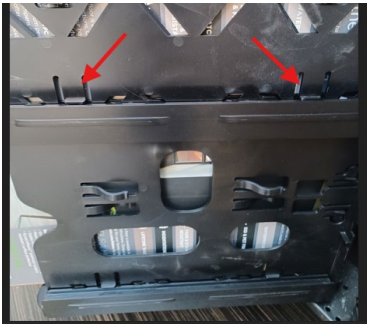

Frame 8 Back Side w/12x24 rectangle samples

Remove samples

The 2 bars noted below need to be removed

remove bar by pushing the clip inward

The frame will look like this

load the 18x24 samples in the frame