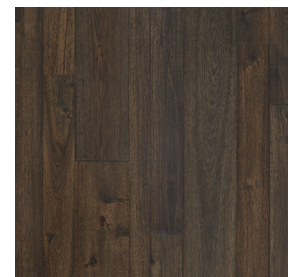

HIGH VARIATION IN
COLOR AND CHARACTER

VARIABLE WIDTH PLANKS

PREMIUM SLICED FACE

25-YEAR WARRANTY

ENVIRONMENTALLY
FRIENDLY

CREATED BY
SCS Global Services

SCRATCHRESIST™

BENGAL BAY
Saffron

BENGAL BAY
Tiger's Eye - BBR05TGR1

BENGAL BAY
Coffee - BBR05COF1

BENGAL BAY
Saffron - BBR05SN1

BENGAL BAY
Reef - BBR05REF1

BENGAL BAY
Sand - BBR05ND1

BENGAL BAY
Salt - BBR05SLT1

*In select markets, customers can also order planks in 5" width only.