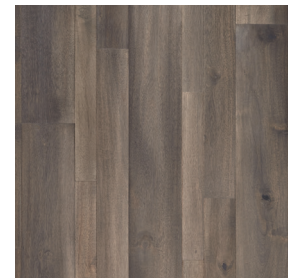

HIGH VARIATION IN
COLOR AND CHARACTER

VARIABLE WIDTH PLANKS

PREMIUM SLICED FACE

25-YEAR WARRANTY

ENVIRONMENTALLY
FRIENDLY

CREATED BY
SCS Global Services

SCRATCHRESIST™

BENGAL BAY
Saffron

BENGAL BAY
Tiger's Eye - BBR05TGR1

BENGAL BAY
Coffee - BBR05COF1

BENGAL BAY
Saffron - BBR05SN1

BENGAL BAY
Reef - BBR05REF1

BENGAL BAY
Sand - BBR05ND1

BENGAL BAY
Salt - BBR05SLT1

*In select markets, customers can also order planks in 5" width only.