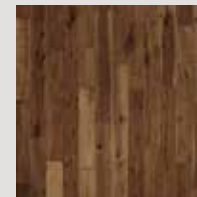

TRIUMPH
Bronze – TRP07BRZ1