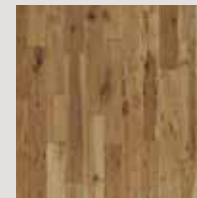

SCRATCHRESIST™

Certified as meeting
stringent indoor air
quality standards

HANDCRAFTED

real wood
Real Life

The use of this logo signifies that the
product meets the NWFA definition
of real wood flooring.

TRIUMPH
Platinum – TRP07PT1