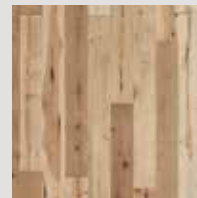

PRODUCT INFORMATION

SPECIES	White Oak, Maple, Hickory
WIDTH/LENGTH	7" wide
FINISH GLOSS LEVEL	Matte
NOMINAL THICKNESS	9/16"
INSTALLATION TYPE	Glue, Staple, Nail, or Float
APPLICATION	On, Above, or Below Grade
PROFILE	Full Bevel
SQUARE FT/CARTON	24.5
WARRANTY	50 years
ORIGIN	Guatemala

SCRATCHRESIST™

Certified as meeting
stringent indoor air
quality standards

HANDCRAFTED

real wood
Real Life

The use of this logo signifies that the
product meets the NWFA definition
of real wood flooring.

TRIUMPH
Platinum – TRP07PT1