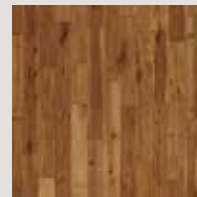

TRIUMPH
Copper – TRP07COP1