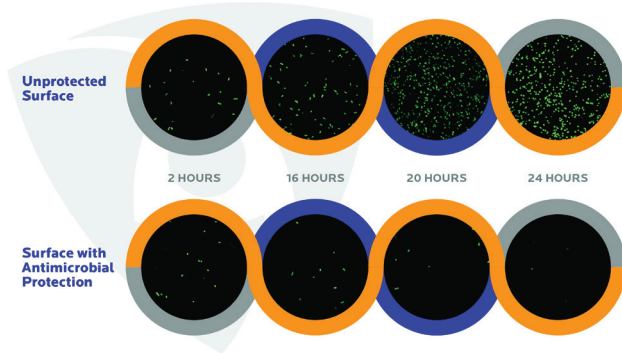

Everyone wants a cleaner floor.

MICROBAN 

Phenix carpets with built-in Microban® protection work by protecting 24/7 against the growth of bacteria, mold and mildew, and remain 99% cleaner than untreated surfaces. Microban® antimicrobial protection works at the microscopic level by not allowing bacteria to grow.

For consumers who are looking for fashion forward styles:

Modern Contours

DIMENSIONS:

Depth | 24 5/8"

Width | 38"

Height | 61 7/8"

\$399

For active households that can withstand kids, pets, and life's uh-oh's:

FloorEver™

DIMENSIONS:

Depth | 24 5/8"

Width | 38"

Height | 61 7/8"

\$399

Add the Phenix family of displays to your showroom to offer your customer a cleaner floor for their home.