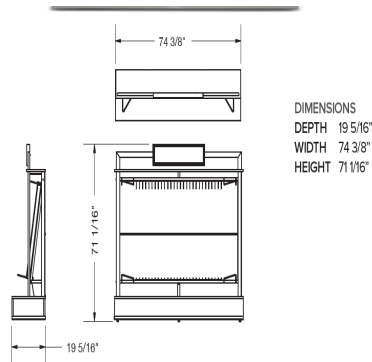

Mannington.

PHENIX

DIMENSIONS
 DEPTH 19 5/16"
 WIDTH 74 3/8"
 HEIGHT 71 1/16"

Wing cards are 24" x 36"

SAP # 531364 Event Code: EVT-000001507 (Display and cards)

SAP# 531363 Event Code: EVT-000001936 (Cards only)

MICROBAN LOWBOY

NEW 2025	LEFT	PIN #	STYLE NAME
		1	N175 Aurora/N176 Solstice
		2	MB134 Foundation I /MB135 Foundation II
		3	MB139 Dolce
		4	N233 First Light /N234 Daybreak
		5	MB111 Tempt/MB112 Entice
		6	MB145 Radiant Gold / MB146 Radiant Silver
		7	MB132 Canvas I /MB133 Canvas II
		8	MB130 Tweed
		9	MB147 Oasis Platinum/MB148 Oasis Gold/MB149 Oasis Silver
		10	MB153 Illusion Gold / MB154 Illusion Silver
		11	MB158 Escape Gold/ MB159 Escape Silver
		12	MB155 Current Platinum/ MB156 Current Gold/ MB157 Current Silver
		13	MB124 Heavenly/MB125 Ethereal/MB126 Magical
		14	MB136 Mirage I /MB137 Mirage II / MB138 MiragelIII
	RIGHT	15	MB127 Cashmere/MB128 Merino
		16	MB152 Cabana
		17	MB143 Colonnade/MB144 Courtyard
		18	MB142 Boucle
		19	MB129 Glam
		20	N243 Etched
		21	MB140 Allure
		22	MB118 Memento
		23	MB121 Medley
		24	MB141 Reflection
		25	MB150 Mesh / MB151 Aura
		26	MB122 Amarillo/ MB123 El Dorado
		27	MB100 Bodega Bay
		28	MB119 Top Notch/MB120 Five Star