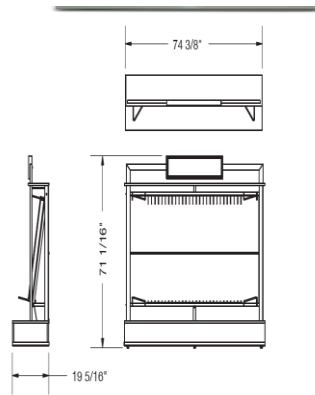

Mannington.

PHENIX

DIMENSIONS
 DEPTH 19 5/16"
 WIDTH 74 3/8"
 HEIGHT 71 1/16"

Wing cards are 24" x 36"

SAP # 531364 Event Code: EVT-000001507 (Display and cards)

SAP# 531363 Event Code: EVT-000001936 (Cards only)

MICROBAN LOWBOY

NEW 2025	LEFT	PIN #	STYLE NAME
		1	N175 Aurora/N176 Solstice
		2	MB134 Foundation I /MB135 Foundation II
		3	MB139 Dolce
		4	N233 First Light /N234 Daybreak
		5	MB111 Tempt/MB112 Entice
		6	MB145 Radiant Gold / MB146 Radiant Silver
		7	MB132 Canvas I /MB133 Canvas II
		8	MB130 Tweed
		9	MB147 Oasis Platinum/MB148 Oasis Gold/MB149 Oasis Silver
		10	MB153 Illusion Gold / MB154 Illusion Silver
		11	MB158 Escape Gold/ MB159 Escape Silver
		12	MB155 Current Platinum/ MB156 Current Gold/ MB157 Current Silver
		13	MB124 Heavenly/MB125 Ethereal/MB126 Magical
		14	MB136 Mirage I /MB137 Mirage II / MB138 MiragelIII
	RIGHT	15	MB127 Cashmere/MB128 Merino
		16	MB152 Cabana
		17	MB143 Colonnade/MB144 Courtyard
		18	MB142 Boucle
		19	MB129 Glam
		20	N243 Etched
		21	MB140 Allure
		22	MB118 Memento
		23	MB121 Medley
		24	MB141 Reflection
		25	MB150 Mesh / MB151 Aura
		26	MB122 Amarillo/ MB123 El Dorado
		27	MB100 Bodega Bay
		28	MB119 Top Notch/MB120 Five Star