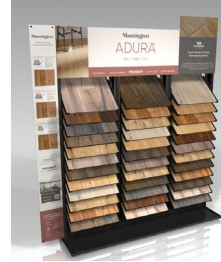

Mannington.

2025 ADURA® West Coast 3-Tier Loading Plan

SAP #483558 / Color #806156 - West Coast Adura 3 Tier Selling Soll MB

EVT-000001647 - WEST COAST ADURA 3 TIER SELL SOL 806156

Remove & Discard - DROPPED

Calico Lynx FXP760/RPB760/MPB760
Seaport Sandpiper FXP041/RGP041/MAX041
Regency Oak Aged Bronze FXP752/RPB752/MPB752

Drop from West Coast offering

Available at CDC
Aspen Lodge FXP082/RGP082/MAX082
Calico Fox FXP761/RPB761/MPB761
Calico Sable FXP762/RPB762/MPB762
Kona Coconut FXP701/RGP701/MAX701
Legacy White w/Gray FXR120/RGR120/MAR120
Sausalito Briddgeway FXP073/RGP073/MAX073
Seaport Sandpiper FXP041/RGP041/MAX041

Remove & Retain

Kona Beach FXP700/RGP/MAX700

new		
Gala Blossom MPB800 571265	Highland Oak Forest Glen MPB790 571268	Timber Bark MSE810 571272
Gala Orchard MPB801 571266	Highland Oak Moorland MPB792 571270	Timber Pulp MSE811 571273
Gala Vine MPB802 571267	Preservation Fossil MPB770 542128	Timber Sap MSE812 571274
Coventry Prairie MPB780 542131	Preservation Relic MPB772 542129	Regency Polished Platinum MPB750 521728
Coventry Meadow MPB781 542132	SimpleStairs Sample 542374	Regency Oak Gilded Gold MPB751 521729
Coventry Forest MPB782 542133	Napa Tannin MAX061 400924	Sausalito Bay Breeze MAX070 400925
Acacia African Sunset MAX010 316213	Napa Dry Cork MAX060 400923	Sausalito Sunrise MAX071 400926
Acacia Tiger's Eye MAX011 316214	Napa Barrel MAX062 433624	Sausalito Waterfront MAX072 400927
Acacia Natural Plains MAX012 433612	Swiss Oak Almond MAX740 551605	Southern Oak Natural MAX690 551601
Dockside Sand MAX031 316220	Swiss Oak Nougat MAX741 551606	Athena Maiden's Veil MAR243 582770
Aspen Drift MAX081 400930	Swiss Oak Truffle MAX742 551607	Cascade Sea Mist MAR111 353216
Seaport Surf MAX040 316223	Swiss Oak Praline MAX743 551608	Dune Sand MRP480 521736