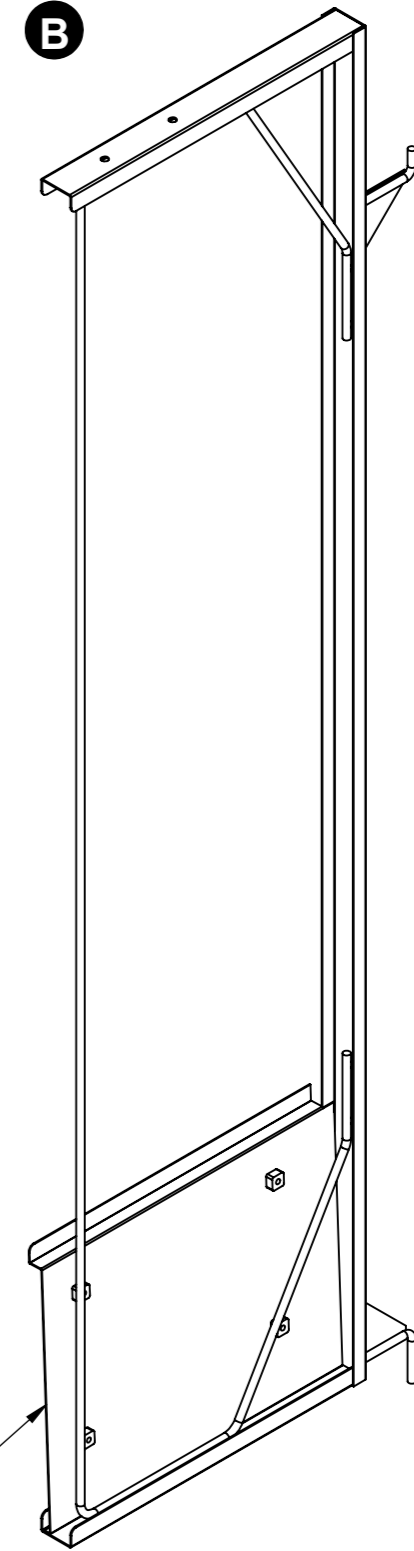

A

Wing left bracket

B

Note:
Keep this a little
oblique when installing.

For customer assistance: POPServices@artguildinc.com
or call 877.233.7962 and ask for Customer representative.

Wing right bracket

**DECO BOLT
BLACK
4x**