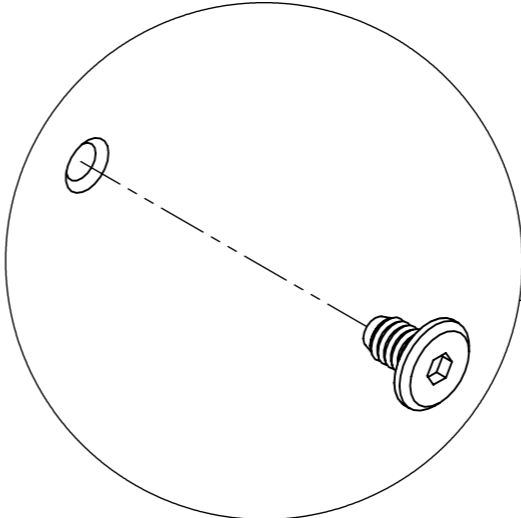

A

Wing left bracket

B

Note:
Keep this a little
oblique when installing.

For customer assistance: POPServices@artguildinc.com
or call 877.233.7962 and ask for Customer representative.

Wing right bracket

**DECO BOLT
BLACK
4x**