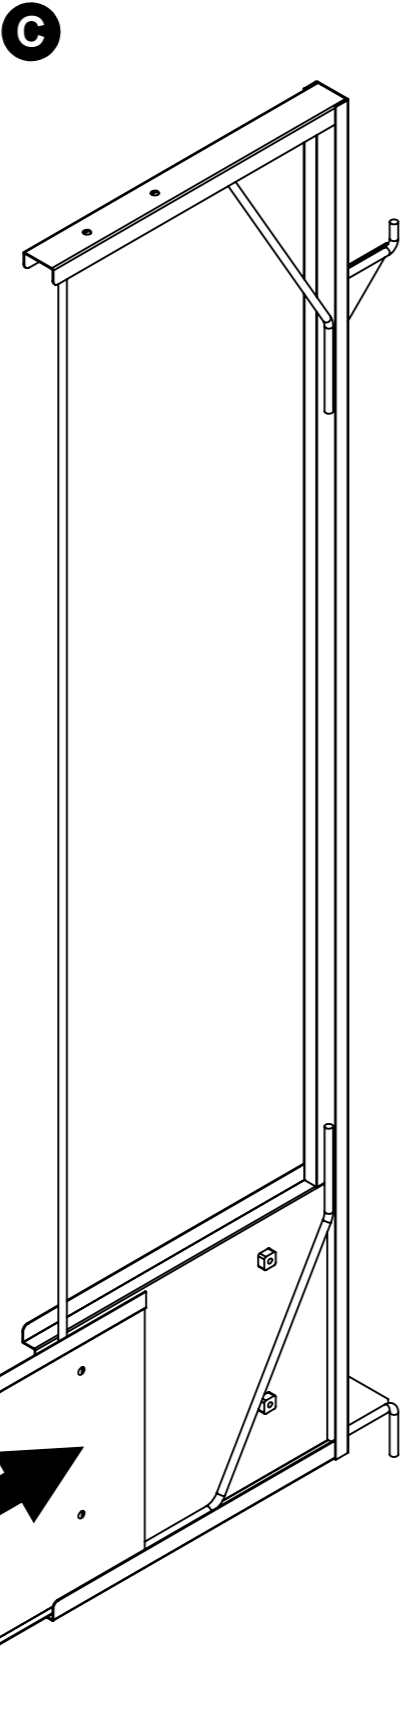

A

Wing left bracket

B

Note:
Keep this a little
oblique when installing.

For customer assistance: POPServices@artguildinc.com
or call 877.233.7962 and ask for Customer representative.

Wing right bracket

**DECO BOLT
BLACK
4x**