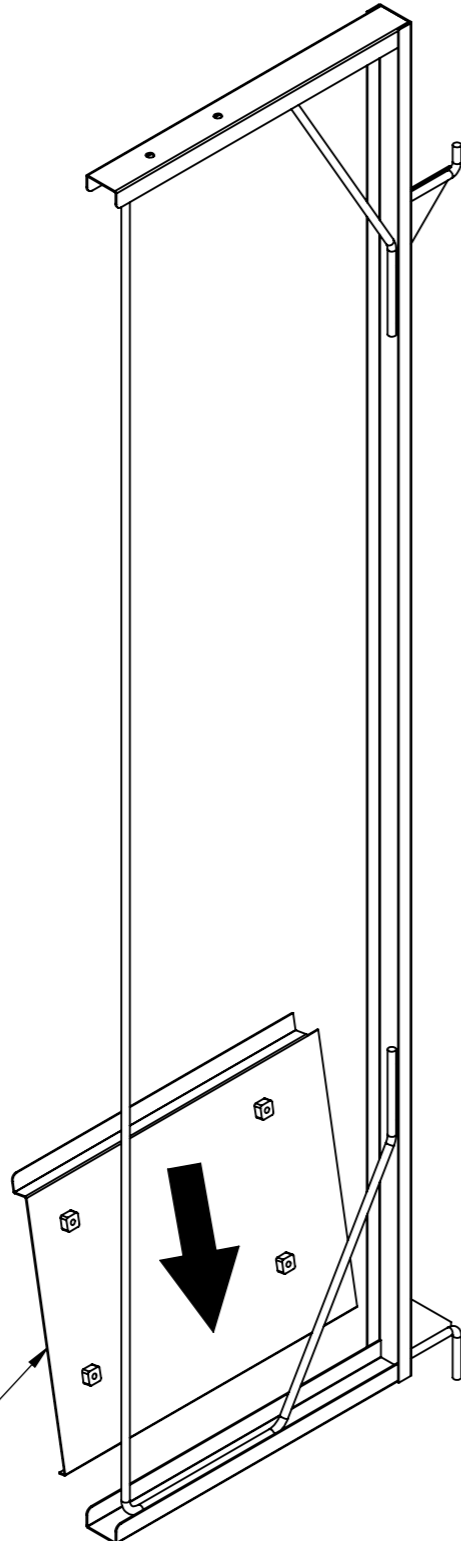

A

Wing left bracket

B

Note:
Keep this a little
oblique when installing.

For customer assistance: POPServices@artguildinc.com
or call 877.233.7962 and ask for Customer representative.

Wing right bracket

**DECO BOLT
BLACK
4x**