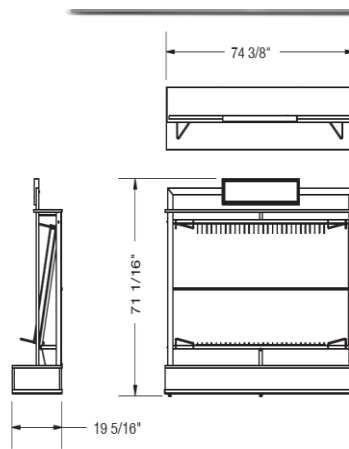

Mannington. | PHENIX

DIMENSIONS
 DEPTH 19 5/16"
 WIDTH 74 3/8"
 HEIGHT 71 1/16"

Wing cards are 24" x 36"

SAP # 532288 Event Code: EVT-000001783 (Display and cards)

SAP# 531351 Event Code: EVT-000001922 (Cards only)

If your customers center graphic takes up 6 pins, please put 2 cards to the side.