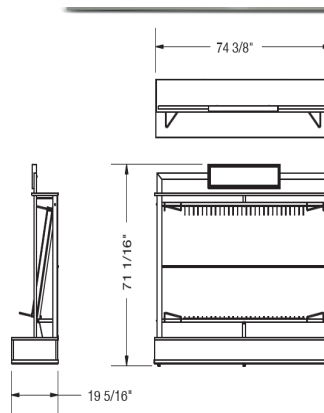

Mannington.

PHENIX

DIMENSIONS
 DEPTH 19 5/16"
 WIDTH 74 3/8"
 HEIGHT 71 1/16"

Wing cards are 24" x 36"

SAP # 532288 Event Code: EVT-000001783 (Display and cards)

SAP# 531351 Event Code: EVT-000001922 (Cards only)

If your customers center graphic takes up 6 pins, please put 2 cards to the side.

4/18/2025 Drops to pull

- Debut
- Maxwell
- Crete/Sparta
- Emerson/Mateo
- Achieve/Attain