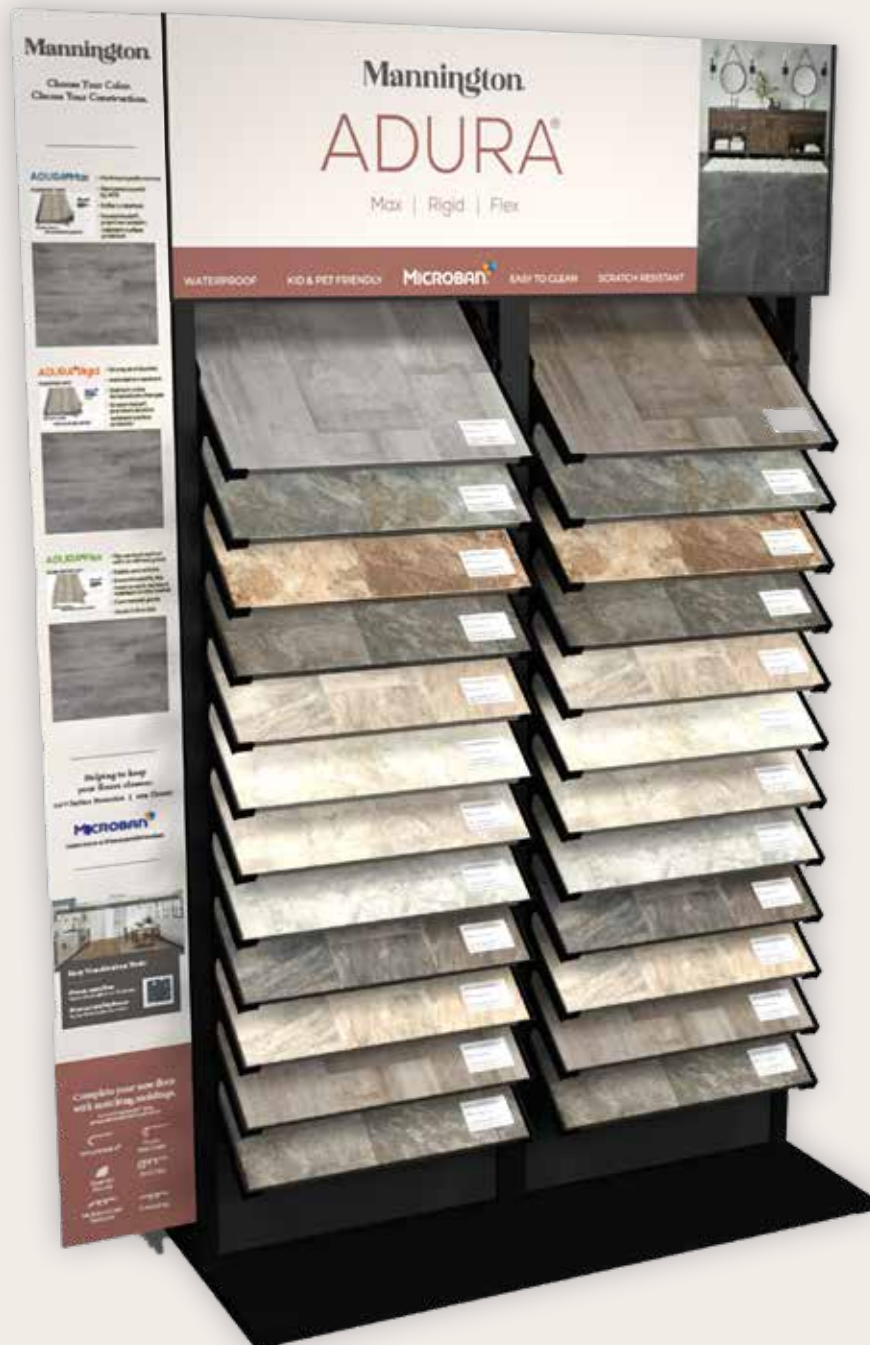

Mannington®

ADURA®

Max | Rigid | Flex

ADURA® Tile Tower Display Mini Bill

SAP: 556267

Color: 809359

\$499

Event Code: EVT-000002002

- Featuring **Fresco**, our exclusive tile look with TumbledEdge® bevel and NatureForm® Glaze, helping the tile to look authentic.
- All tile looks feature Microban® Surface Protection, helping to keep your floor cleaner.

MICROBAN®

24/7 Surface Protection | 99% Cleaner

Contact your local Mannington Sales Representative to place an order.