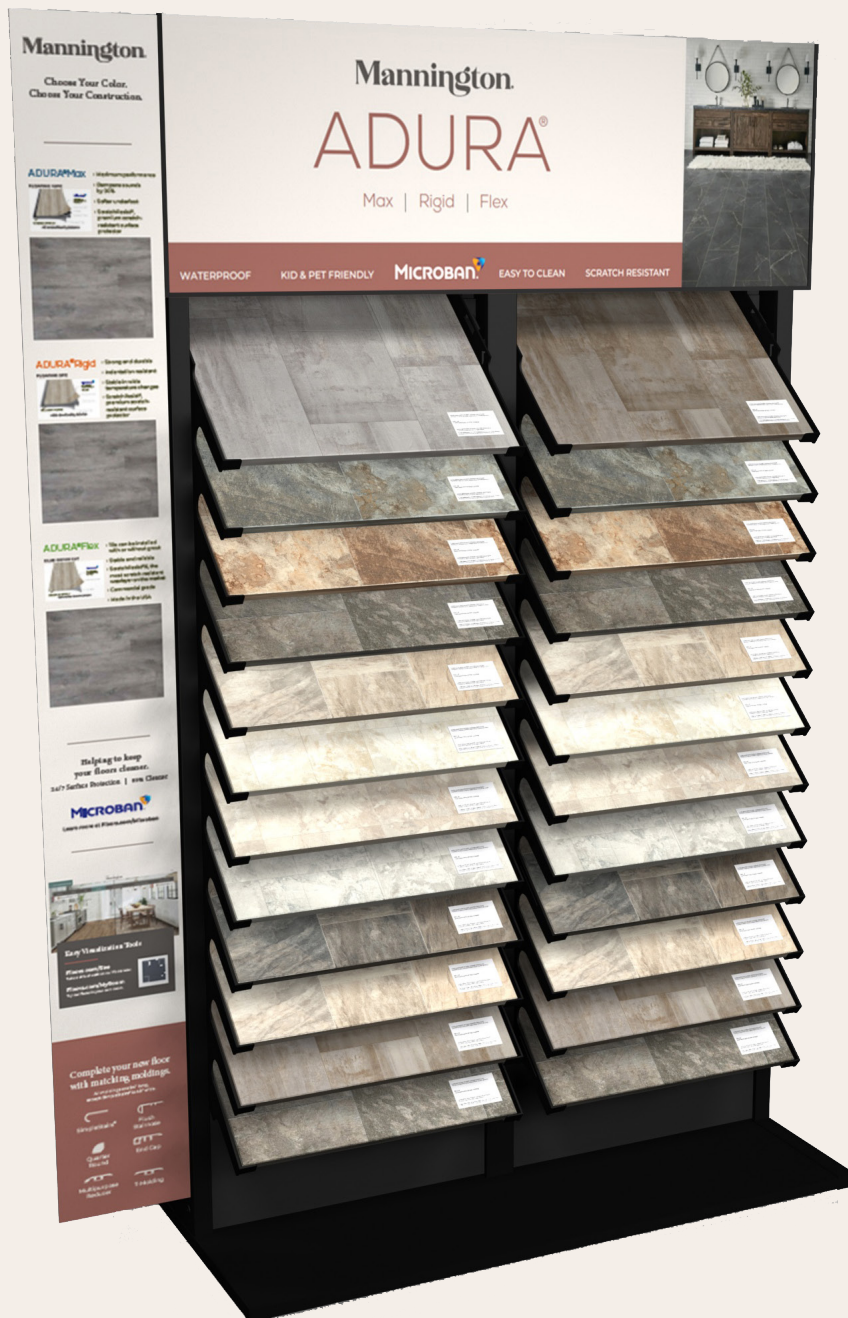

Mannington® ADURA®

Max | Rigid | Flex

ADURA® Tile Tower Display Mini Bill

SAP: 556267

Color: 809359

\$499

Event Code: EVT-000002002

- Featuring **Fresco**, our exclusive tile look with TumbledEdge® bevel and NatureForm® Glaze, helping the tile to look authentic.
- All tile looks feature Microban® Surface Protection, helping to keep your floor cleaner.

MICROBAN®
24/7 Surface Protection | 99% Cleaner

Dimensions: 77”h x 51”w x 24”d

Contact your local Mannington Sales Representative to place an order.