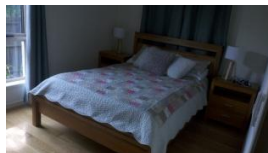

# Missionary Accommodation Brisbane

Short/Medium term accommodation available for Missionary families on Brisbane based home assignment. Located in Fig Tree Pocket, Brisbane Australia.

Fully furnished, move-in ready, Granny-flat arrangement (owner's family living upstairs).

## Features:

- ❖ 3 bedrooms
  - Bed 1 (Queen)
  - Bed 2 (Single with additional trundle)
  - Bed 3 (Single with additional trundle)
  - Bed 4/study – additional bedding may be supplied if required. Currently set-up as a study/sitting room.
- ❖ Lounge/TV Room
- ❖ Bathroom (including front-loader washing machine)
- ❖ 2 separate toilets
- ❖ Leafy, green backyard. Fully fenced yard. No pets.
- ❖ Kitchen/dining room includes near new appliances and dishwasher.
- ❖ Timber floors & ceiling fans throughout.
- ❖ Wi-Fi available
- ❖ On-street parking
- ❖ Walking distance to shops and city bus access short walk away.
- ❖ Access to swimming pool & outdoor home gym
- ❖ Separate entrances to family living upstairs – independent living.