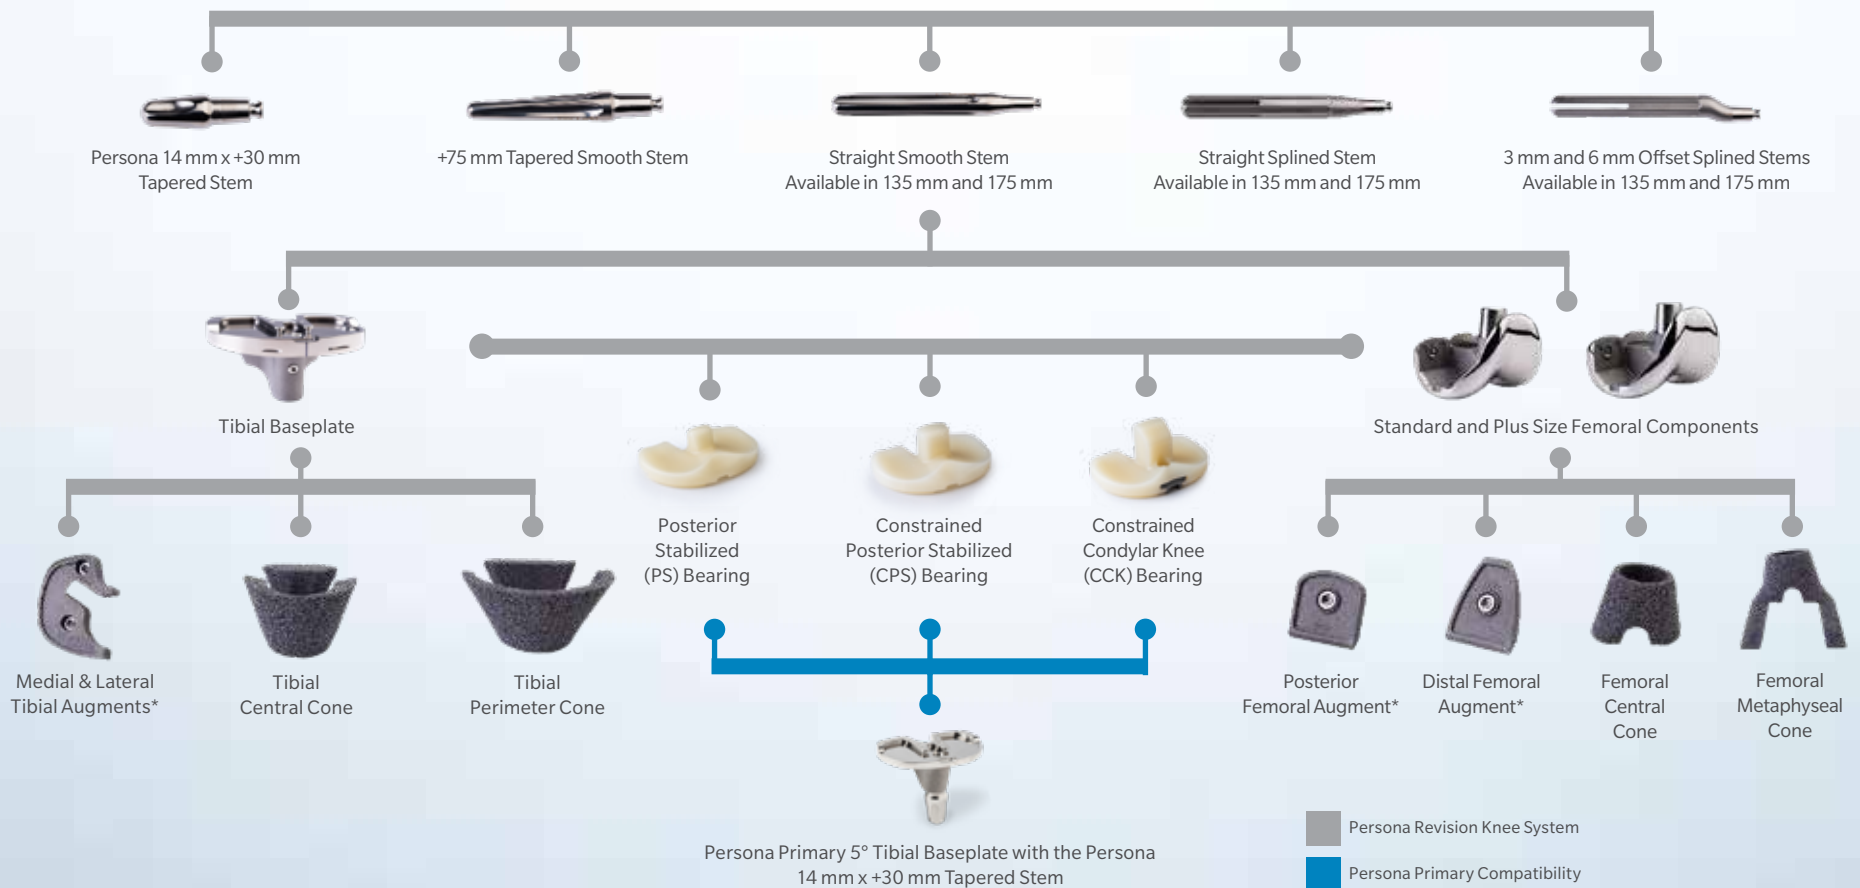

Persona® Revision Knee System Family Tree

*Available in Titanium and Trabecular Metal™ Technology