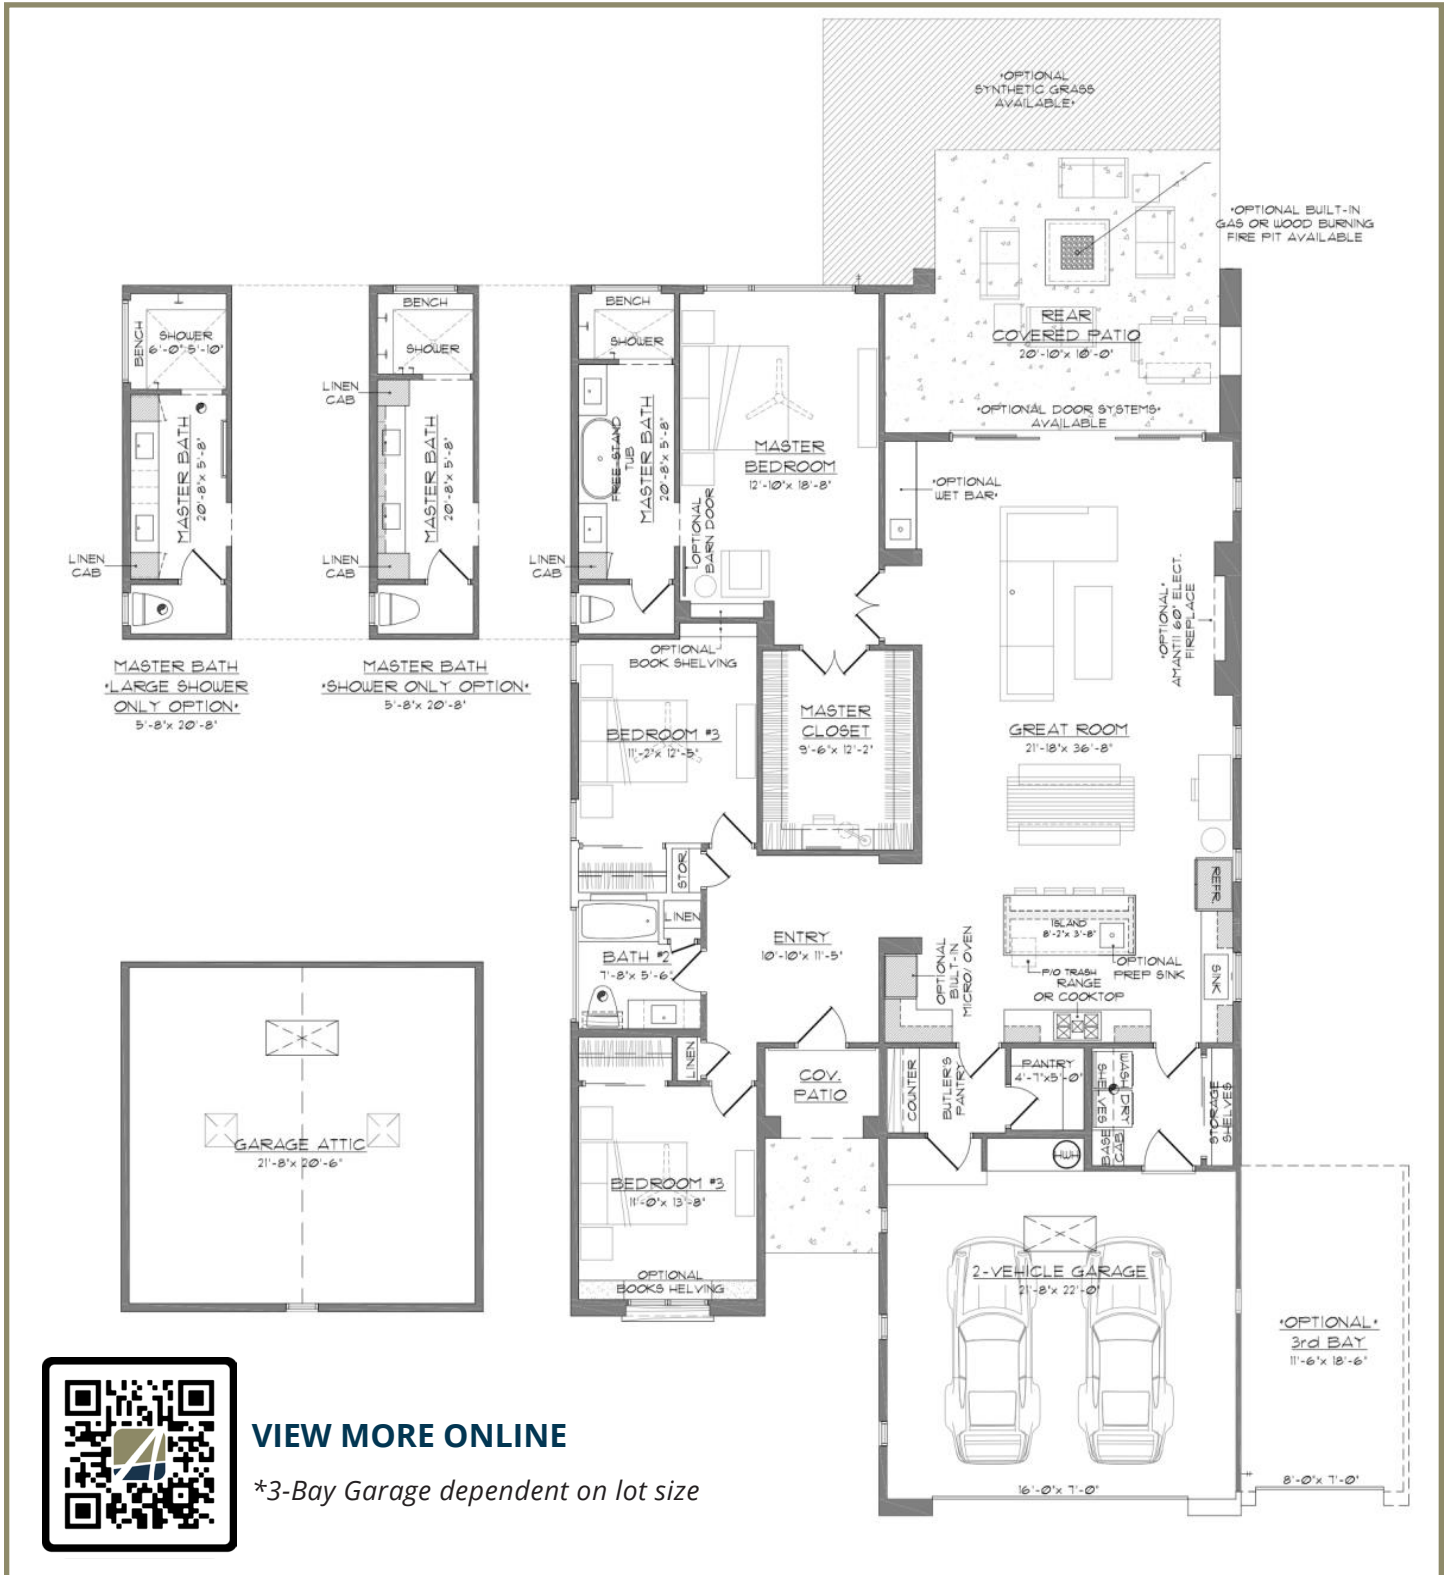

Building with Arista: Simple as 1, 2, 3

1. Scan the QR Code
2. Choose Your Community
3. Select Your Lot

The Desertstone

Starting at \$440,000

 2,083 Sq. Ft.

 3 Bedrooms

 2+ Garage

 2 Bathrooms

VIEW MORE ONLINE

*3-Bay Garage dependent on lot size