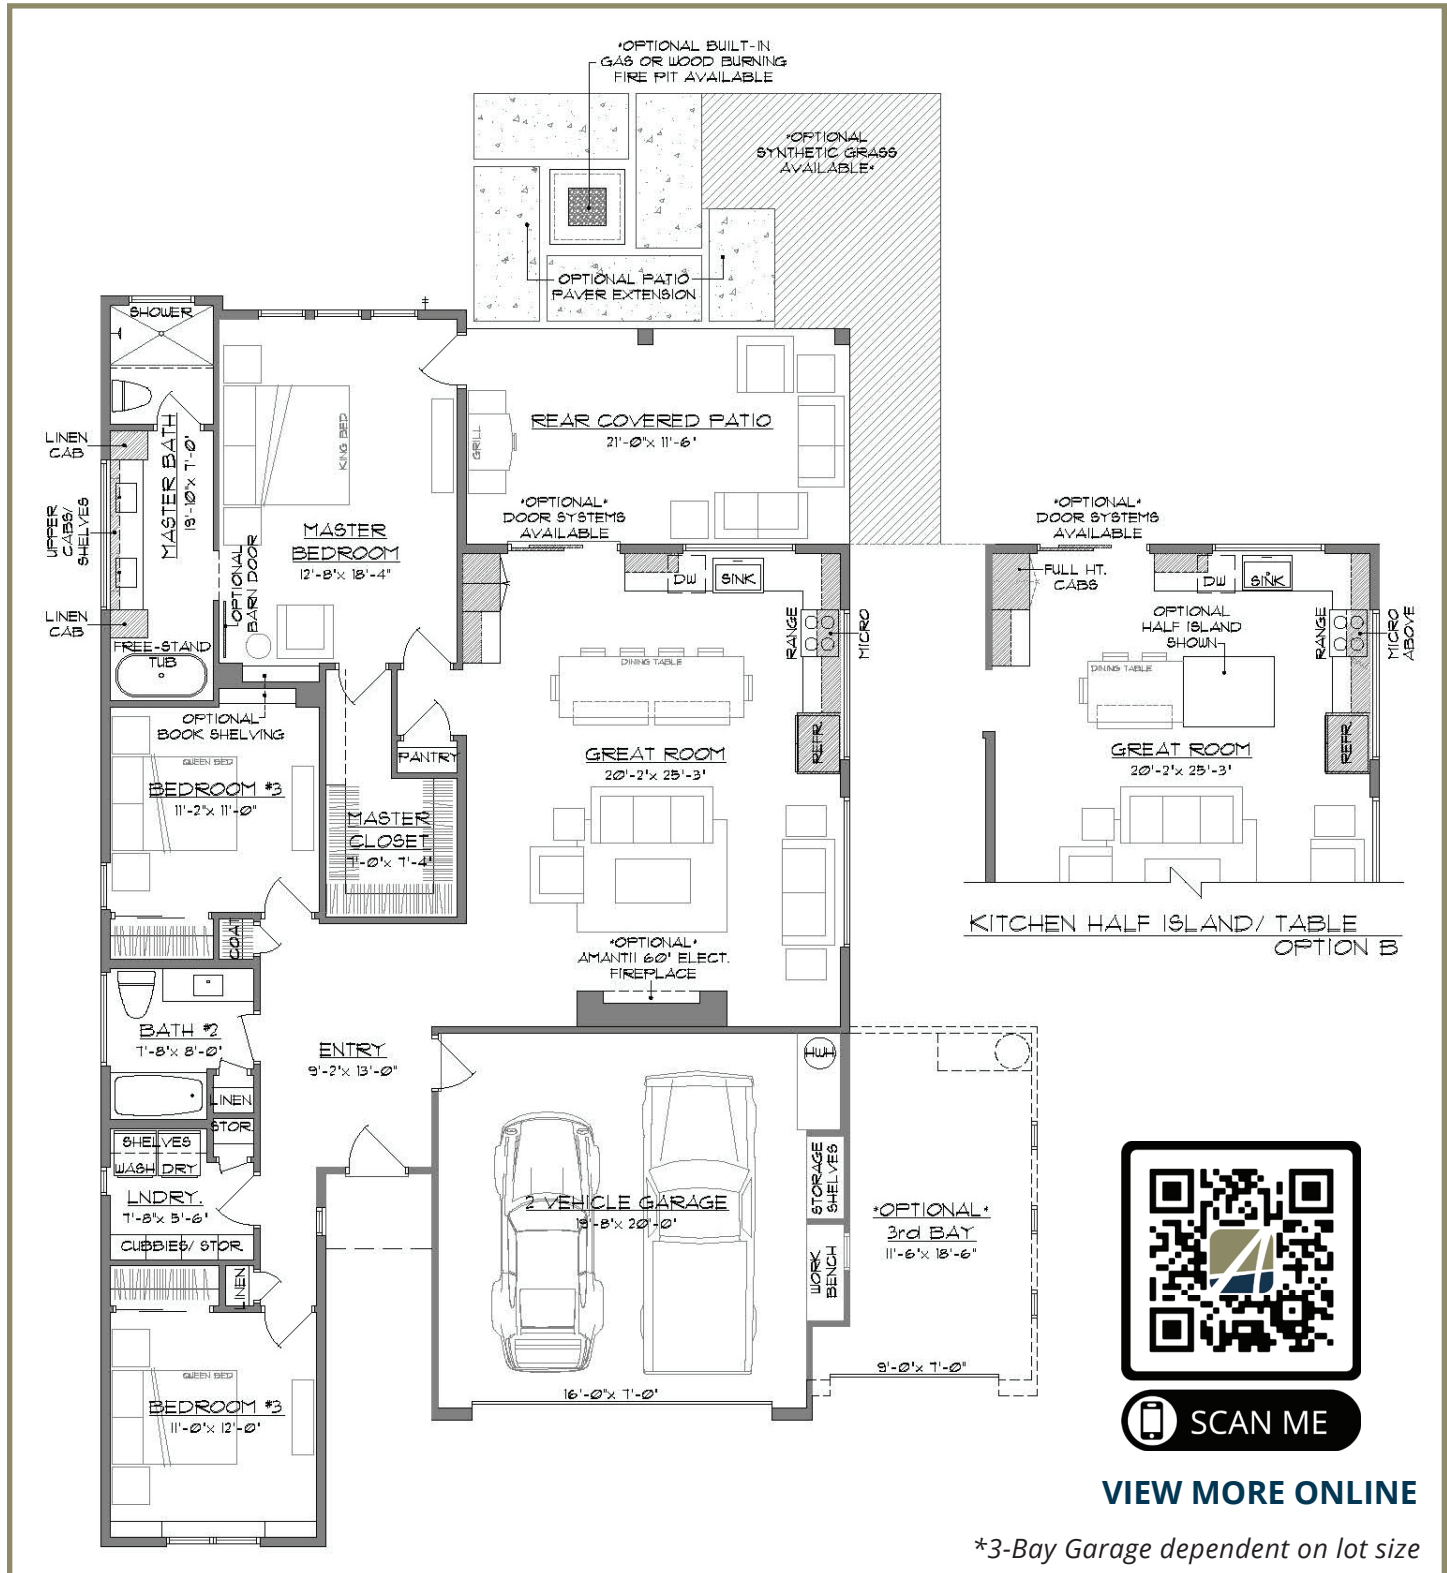

Farmhouse Elevation

The Frenchrose

Starting at \$383,400

 1,665 Sq. Ft.

 3 Bedrooms

 2+ Garage

 2 Bathrooms

Rustic Industrial Blend

Building with Arista: Simple as 1, 2, 3

1. Scan the QR Code
2. Choose Your Community
3. Select Your Lot

 **SCAN ME**

The Frenchrose

Starting at \$383,400

 1,665 Sq. Ft.

 3 Bedrooms

 2+ Garage

 2 Bathrooms

 SCAN ME

VIEW MORE ONLINE

**3-Bay Garage dependent on lot size*