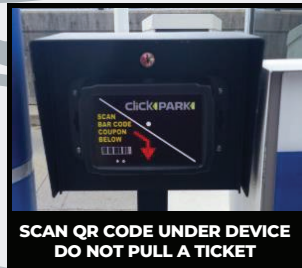

LIMITED FRIDAY PARKING AVAILABILITY

RIDERS WILL LIKELY BE REDIRECTED TO FRONT STREET OR MARCONI GARAGES AT OPERATOR OR CPD SOLE DISCRETION.

DUE TO LOW CLEARANCES, GARAGE ACCESS WILL NOT BE PERMITTED FOR VEHICLES WITH ROOF-MOUNTED BIKES.