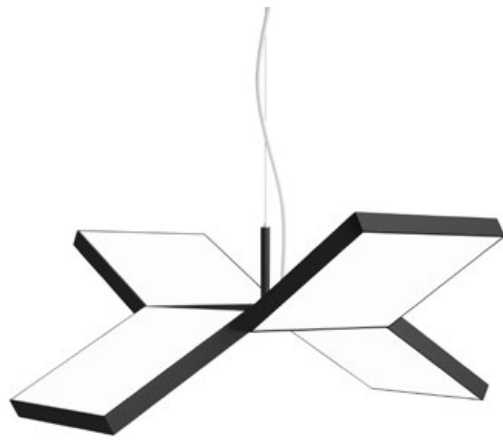

ateljé Lyktan

EAGLE

Design by Tham & Videgård

A magnificent bird

In 2010, the now world famous Treehotel was inaugurated in the village of Harads, close to the Arctic Circle in Norrbotten. The room Mirrorcube was designed by Tham & Videgård Architects, which is, as the name suggests, a mirrored cube that blends in and becomes one with the surrounding forest. The wooden house was to be fitted with a large pendant lamp, and in collaboration with ateljé Lyktan's special tailored service, The Studio created the iconic lamp Eagle, a modern chandelier which is now being put into production.

Standard finish

White
NCS S0300-N G10

Black
NCS 8000-N

Optional colours

Dusty purple
NCS S5040-R30B

Grey
NCS S5502-Y

Champagne
NCS S 3030-Y20R

Salmon pink
NCS S2040-Y80R

Turquoise
NCS S3030-B30G

Dusty blue
NCS S6020-B

Dusty pink
NCS S1515-R

Dusty green
NCS S6010-G70Y

Product information

Material	Luminaire housing in die cast aluminium. Light opening in opal acrylic. White textile cable.
Installation	Ceiling: Ceiling surface mounted. Pendant: Suspended in 3 m wire. Cable length = 3 m. Tube pendant on request. Wall: Wall mounted.
Connection	Ceiling: Fixed installation. Snap-in terminal block 3x2.5 mm ² , dimmer 5x2.5 mm ² . Pendant: Terminal block in canopy 3x2.5 mm ² , dimmer 5x2.5 mm ² . Through-wiring possible. Socket for external cable. Wall: Fixed installation.
Light source	LED light source included, colour temperature 3000K or 4000K. Colour rendering CRI min. 80 (CRI 90 on request). Chromaticity tolerance <3 SDCM. Rated lifetime: L90B10 60 000h.
Driver	Equipped as standard with DSI/DALI driver with dimming 1-100%. Set value is retained after power failure. SwitchDim and CorridorFunction possible. 1 ballast/DALI address per luminaire.
Measure (mm)	Ceiling/Pendant: L820xB820. Wall: L300xB560.
Article no. (etc.)	www.atelje-lyktan.com