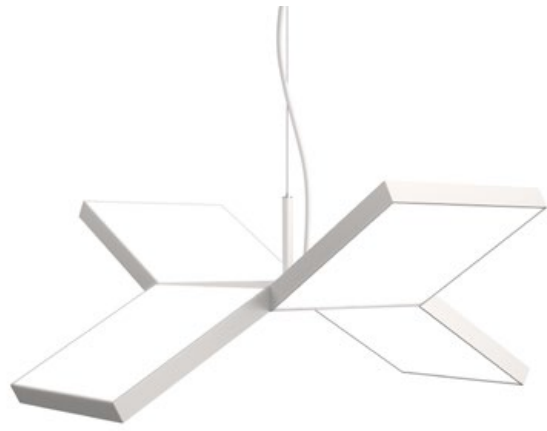

ateljé Lyktan

EAGLE

Design by Tham & Videgård

A magnificent bird

In 2010, the now world famous Treehotel was inaugurated in the village of Harads, close to the Arctic Circle in Norrbotten. The room Mirrorcube was designed by Tham & Videgård Architects, which is, as the name suggests, a mirrored cube that blends in and becomes one with the surrounding forest. The wooden house was to be fitted with a large pendant lamp, and in collaboration with ateljé Lyktan's special tailored service, The Studio created the iconic lamp Eagle, a modern chandelier which is now being put into production.

Standard finish

White
NCS S0300-N G10

Black
NCS 8000-N

Optional colours

Dusty purple
NCS S5040-R30B

Grey
NCS S5502-Y

Champagne
NCS S 3030-Y20R

Salmon pink
NCS S2040-Y80R

Turquoise
NCS S3030-B30G

Dusty blue
NCS S6020-B

Dusty pink
NCS S1515-R

Dusty green
NCS S6010-G70Y

Product information

Material	Luminaire housing in die cast aluminium. Light opening in opal acrylic. White textile cable.
Installation	Ceiling: Ceiling surface mounted. Pendant: Suspended in 3 m wire. Cable length = 3 m. Tube pendant on request. Wall: Wall mounted.
Connection	Ceiling: Fixed installation. Snap-in terminal block 3x2.5 mm ² , dimmer 5x2.5 mm ² . Pendant: Terminal block in canopy 3x2.5 mm ² , dimmer 5x2.5 mm ² . Through-wiring possible. Socket for external cable. Wall: Fixed installation.
Light source	LED light source included, colour temperature 3000K or 4000K. Colour rendering CRI min. 80 (CRI 90 on request). Chromaticity tolerance <3 SDCM. Rated lifetime: L90B10 60 000h.
Driver	Equipped as standard with DSI/DALI driver with dimming 1-100%. Set value is retained after power failure. SwitchDim and CorridorFunction possible. 1 ballast/DALI address per luminaire.
Measure (mm)	Ceiling/Pendant: L820xB820. Wall: L300xB560.
Article no. (etc.)	www.atelje-lyktan.com