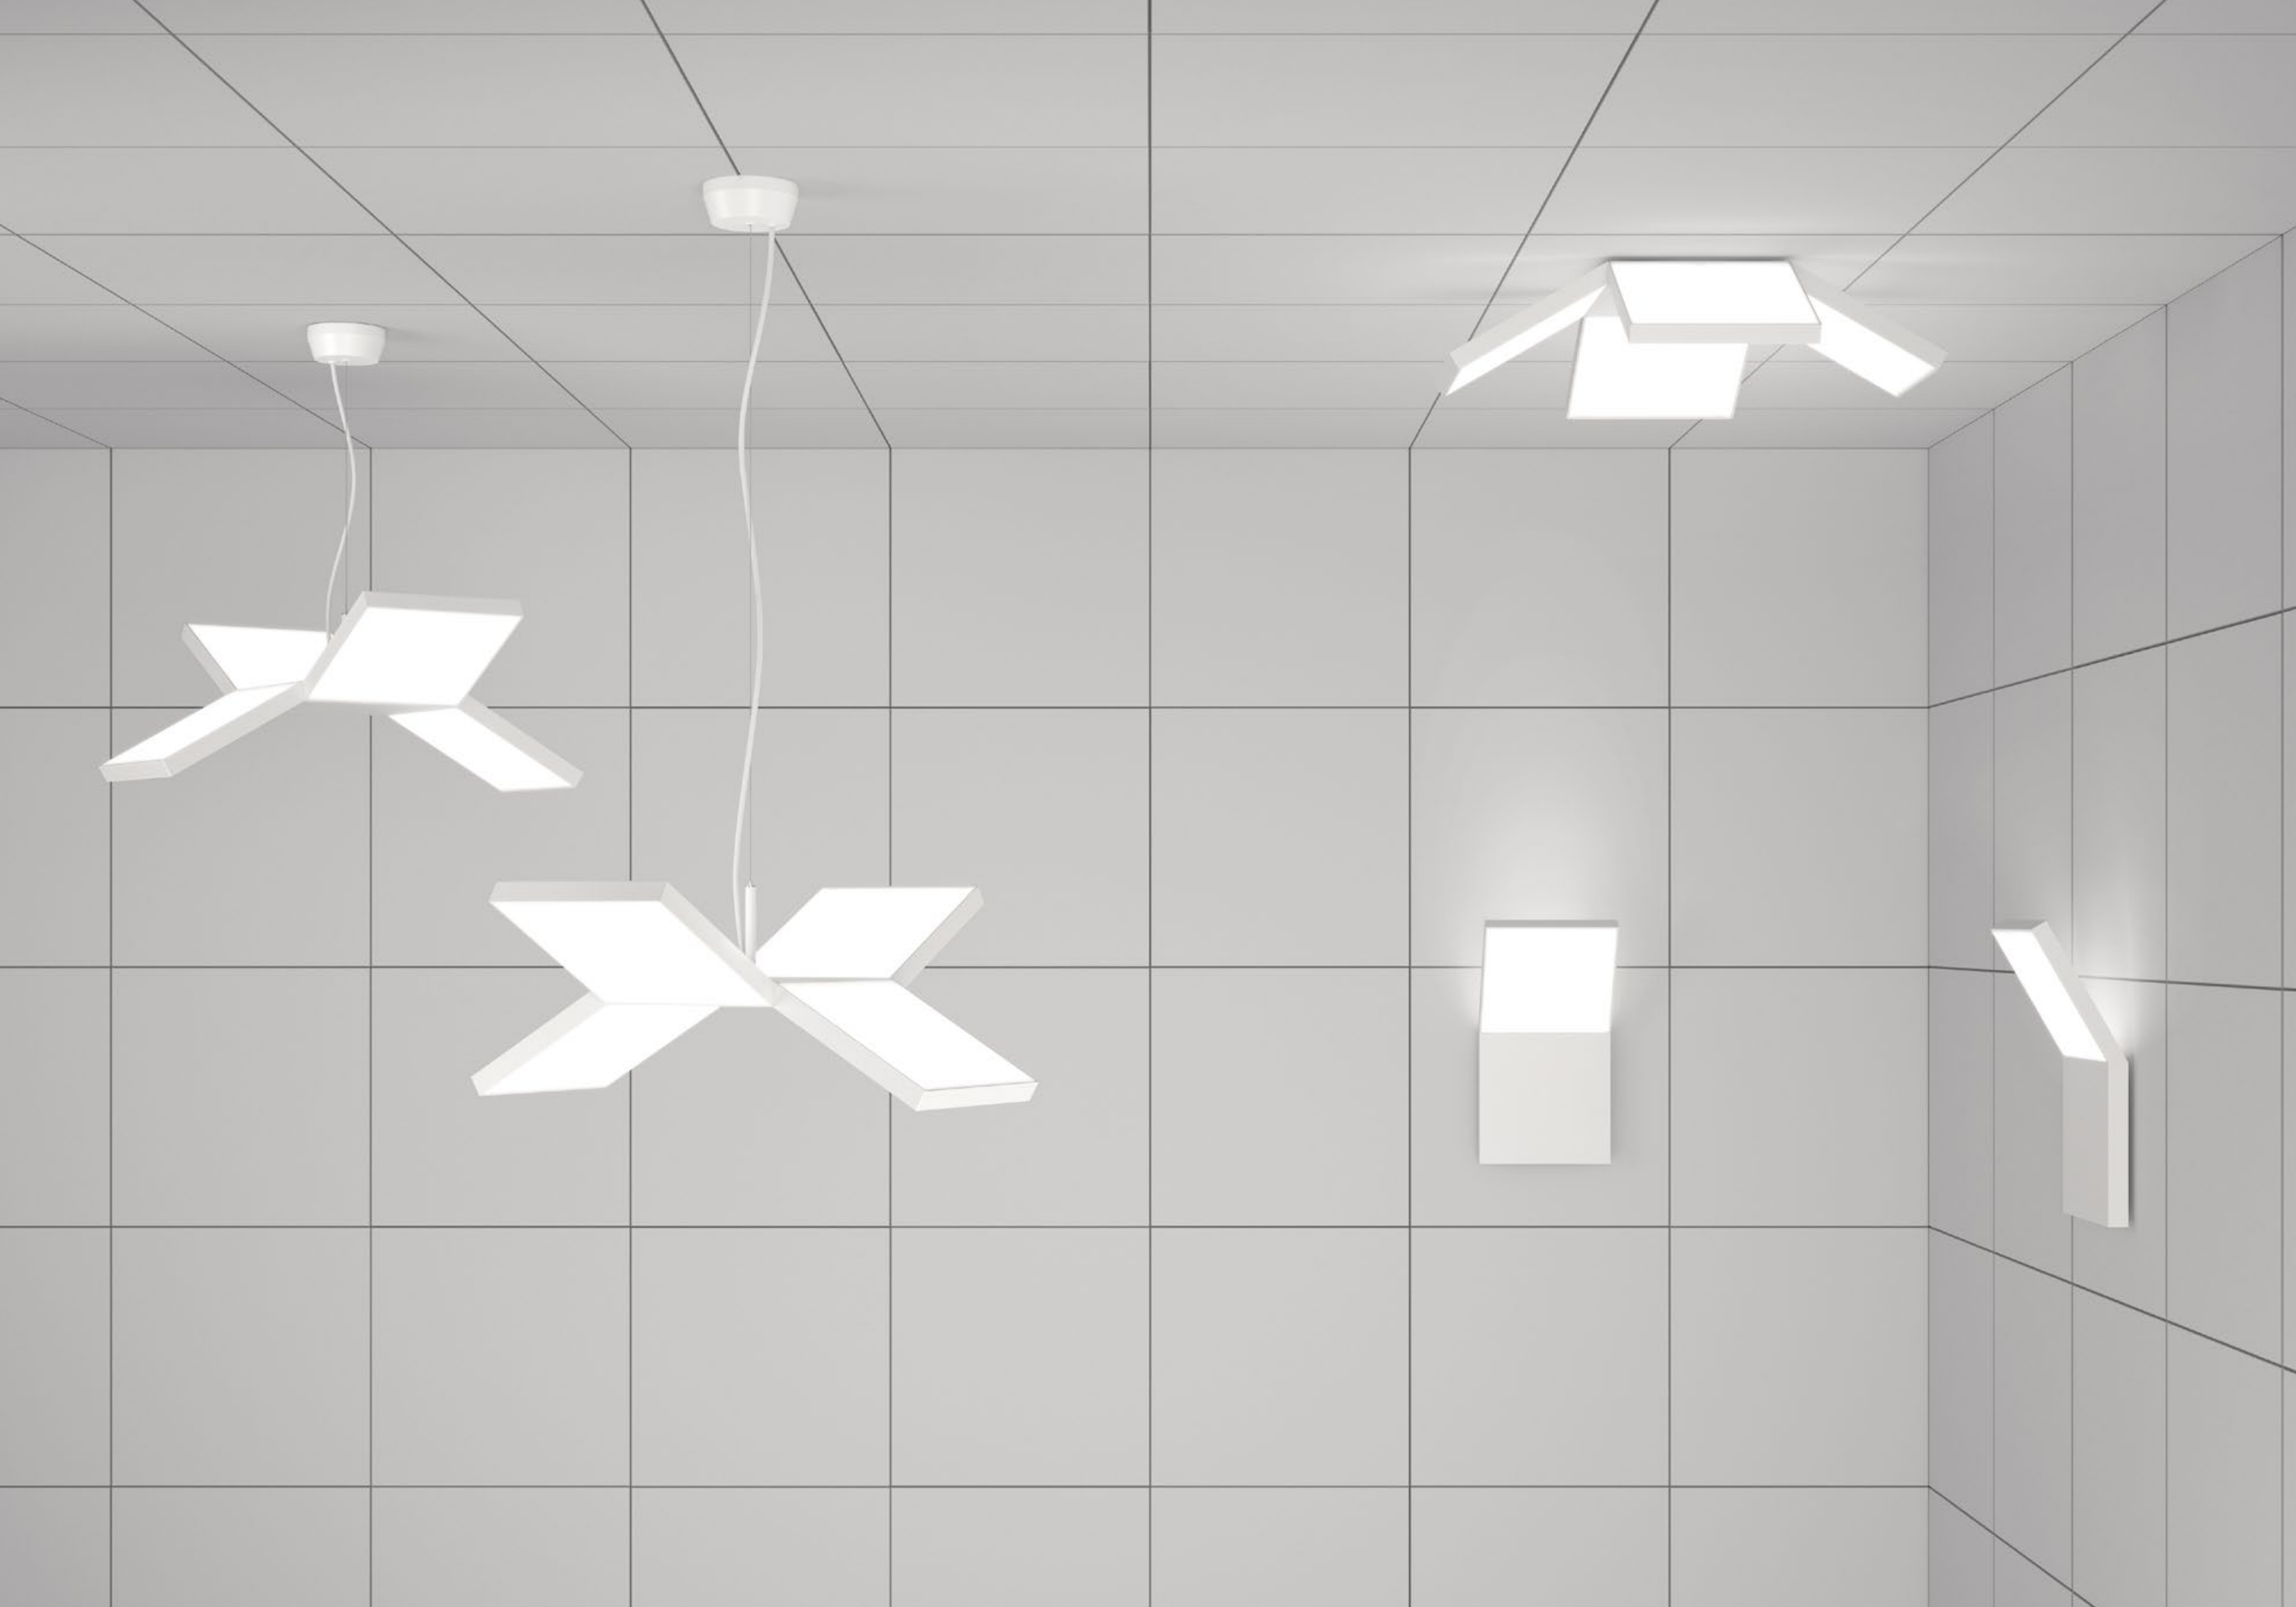

ateljé Lyktan

EAGLE

Design by Tham & Videgård

A magnificent bird

In 2010, the now world famous Treehotel was inaugurated in the village of Harads, close to the Arctic Circle in Norrbotten. The room Mirrorcube was designed by Tham & Videgård Architects, which is, as the name suggests, a mirrored cube that blends in and becomes one with the surrounding forest. The wooden house was to be fitted with a large pendant lamp, and in collaboration with ateljé Lyktan's special tailored service, The Studio created the iconic lamp Eagle, a modern chandelier which is now being put into production.

Standard finish

White
NCS S0300-N G10

Black
NCS 8000-N

Optional colours

Dusty purple
NCS S5040-R30B

Grey
NCS S5502-Y

Champagne
NCS S 3030-Y20R

Salmon pink
NCS S2040-Y80R

Turquoise
NCS S3030-B30G

Dusty blue
NCS S6020-B

Dusty pink
NCS S1515-R

Dusty green
NCS S6010-G70Y

Product information

Material	Luminaire housing in die cast aluminium. Light opening in opal acrylic. White textile cable.
Installation	Ceiling: Ceiling surface mounted. Pendant: Suspended in 3 m wire. Cable length = 3 m. Tube pendant on request. Wall: Wall mounted.
Connection	Ceiling: Fixed installation. Snap-in terminal block 3x2.5 mm ² , dimmer 5x2.5 mm ² . Pendant: Terminal block in canopy 3x2.5 mm ² , dimmer 5x2.5 mm ² . Through-wiring possible. Socket for external cable. Wall: Fixed installation.
Light source	LED light source included, colour temperature 3000K or 4000K. Colour rendering CRI min. 80 (CRI 90 on request). Chromaticity tolerance <3 SDCM. Rated lifetime: L90B10 60 000h.
Driver	Equipped as standard with DSI/DALI driver with dimming 1-100%. Set value is retained after power failure. SwitchDim and CorridorFunction possible. 1 ballast/DALI address per luminaire.
Measure (mm)	Ceiling/Pendant: L820xB820. Wall: L300xB560.
Article no. (etc.)	www.atelje-lyktan.com