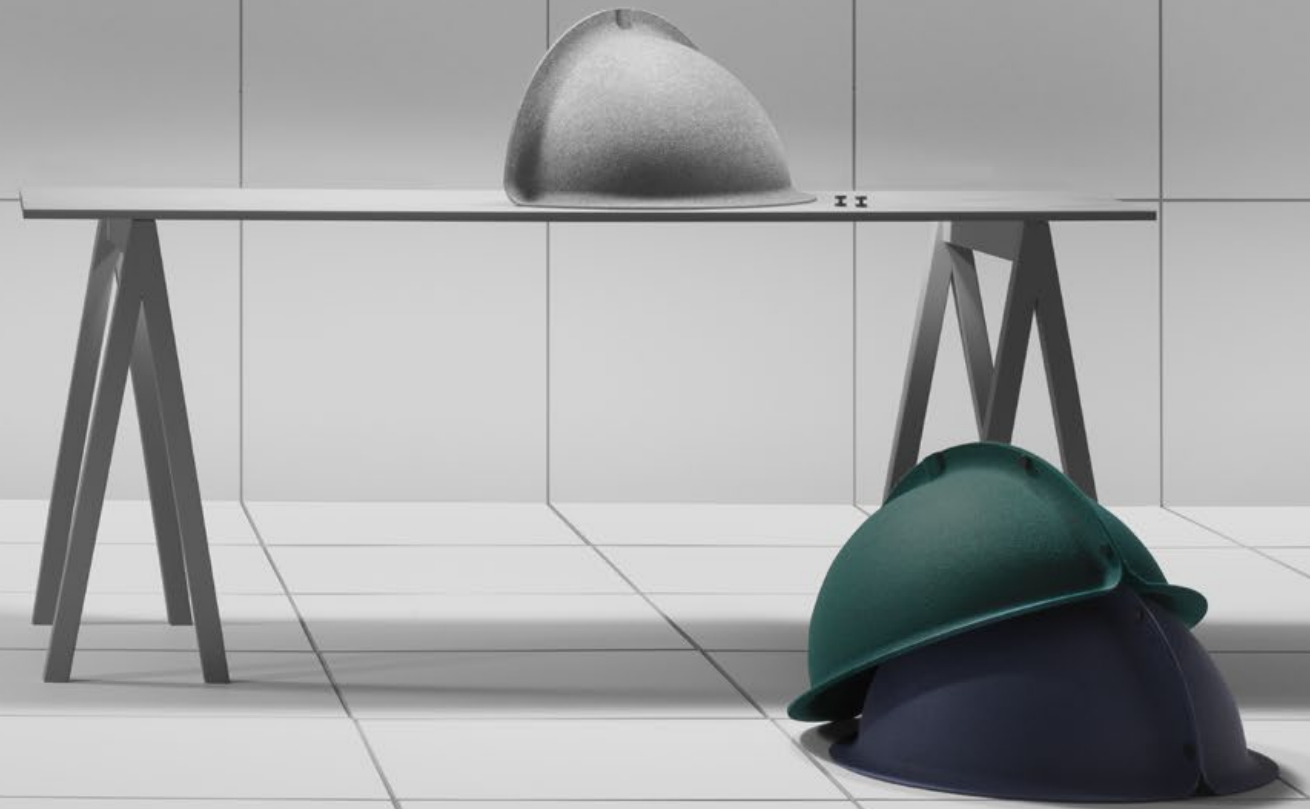

ateljé Lyktan

HOOD

Design by Form Us With Love

Light source and sound barrier in one

“We needed a flexible light source and sound absorbent above our conference table as the studio is open-plan and with a very high ceiling”, says the designgroup Form Us With Love.

Hood is an ideal solution for these open plan environments, functioning both as a light source and a sound barrier, helping to create a more intimate space in the contemporary office landscape. Its modular structure means that Hood can grow according to need. “It should be possible to expand Hood in all directions really”, says Form Us With Love.

Standard colours

Dark grey

Light grey

Bluegreen

Navy

Terracotta

Product information

Material	Shades of moulded polyester felt. Frame in lacquered structure aluminum. Diffuser in opal acrylic.
Installation	Suspended on 2.5 m wire. Adjustable wire suspension in height.
Connection	External dimming with 2.5 m black cable 5x1 mm ² . On/off with 2.5 m black cable 3x1 mm ² . Halogen free cable is standard.
Light source	Light unit with LED light source, colour temperature 3000K. Colour rendering CRI 80. Chromaticity tolerance 3 SDCM. Rated lifetime: L90 50 000h.
Other	Acoustics measurement: www.acousticfacts.com/products
Measure (mm)	1200x1200x600 / 1200x1800x600 / 1200x2400x600 / 1200x3000x600 / 1800x1800x600 / 1800x2400x600 / 1800x3000x600
Article no. (etc.)	www.atelje-lyktan.com