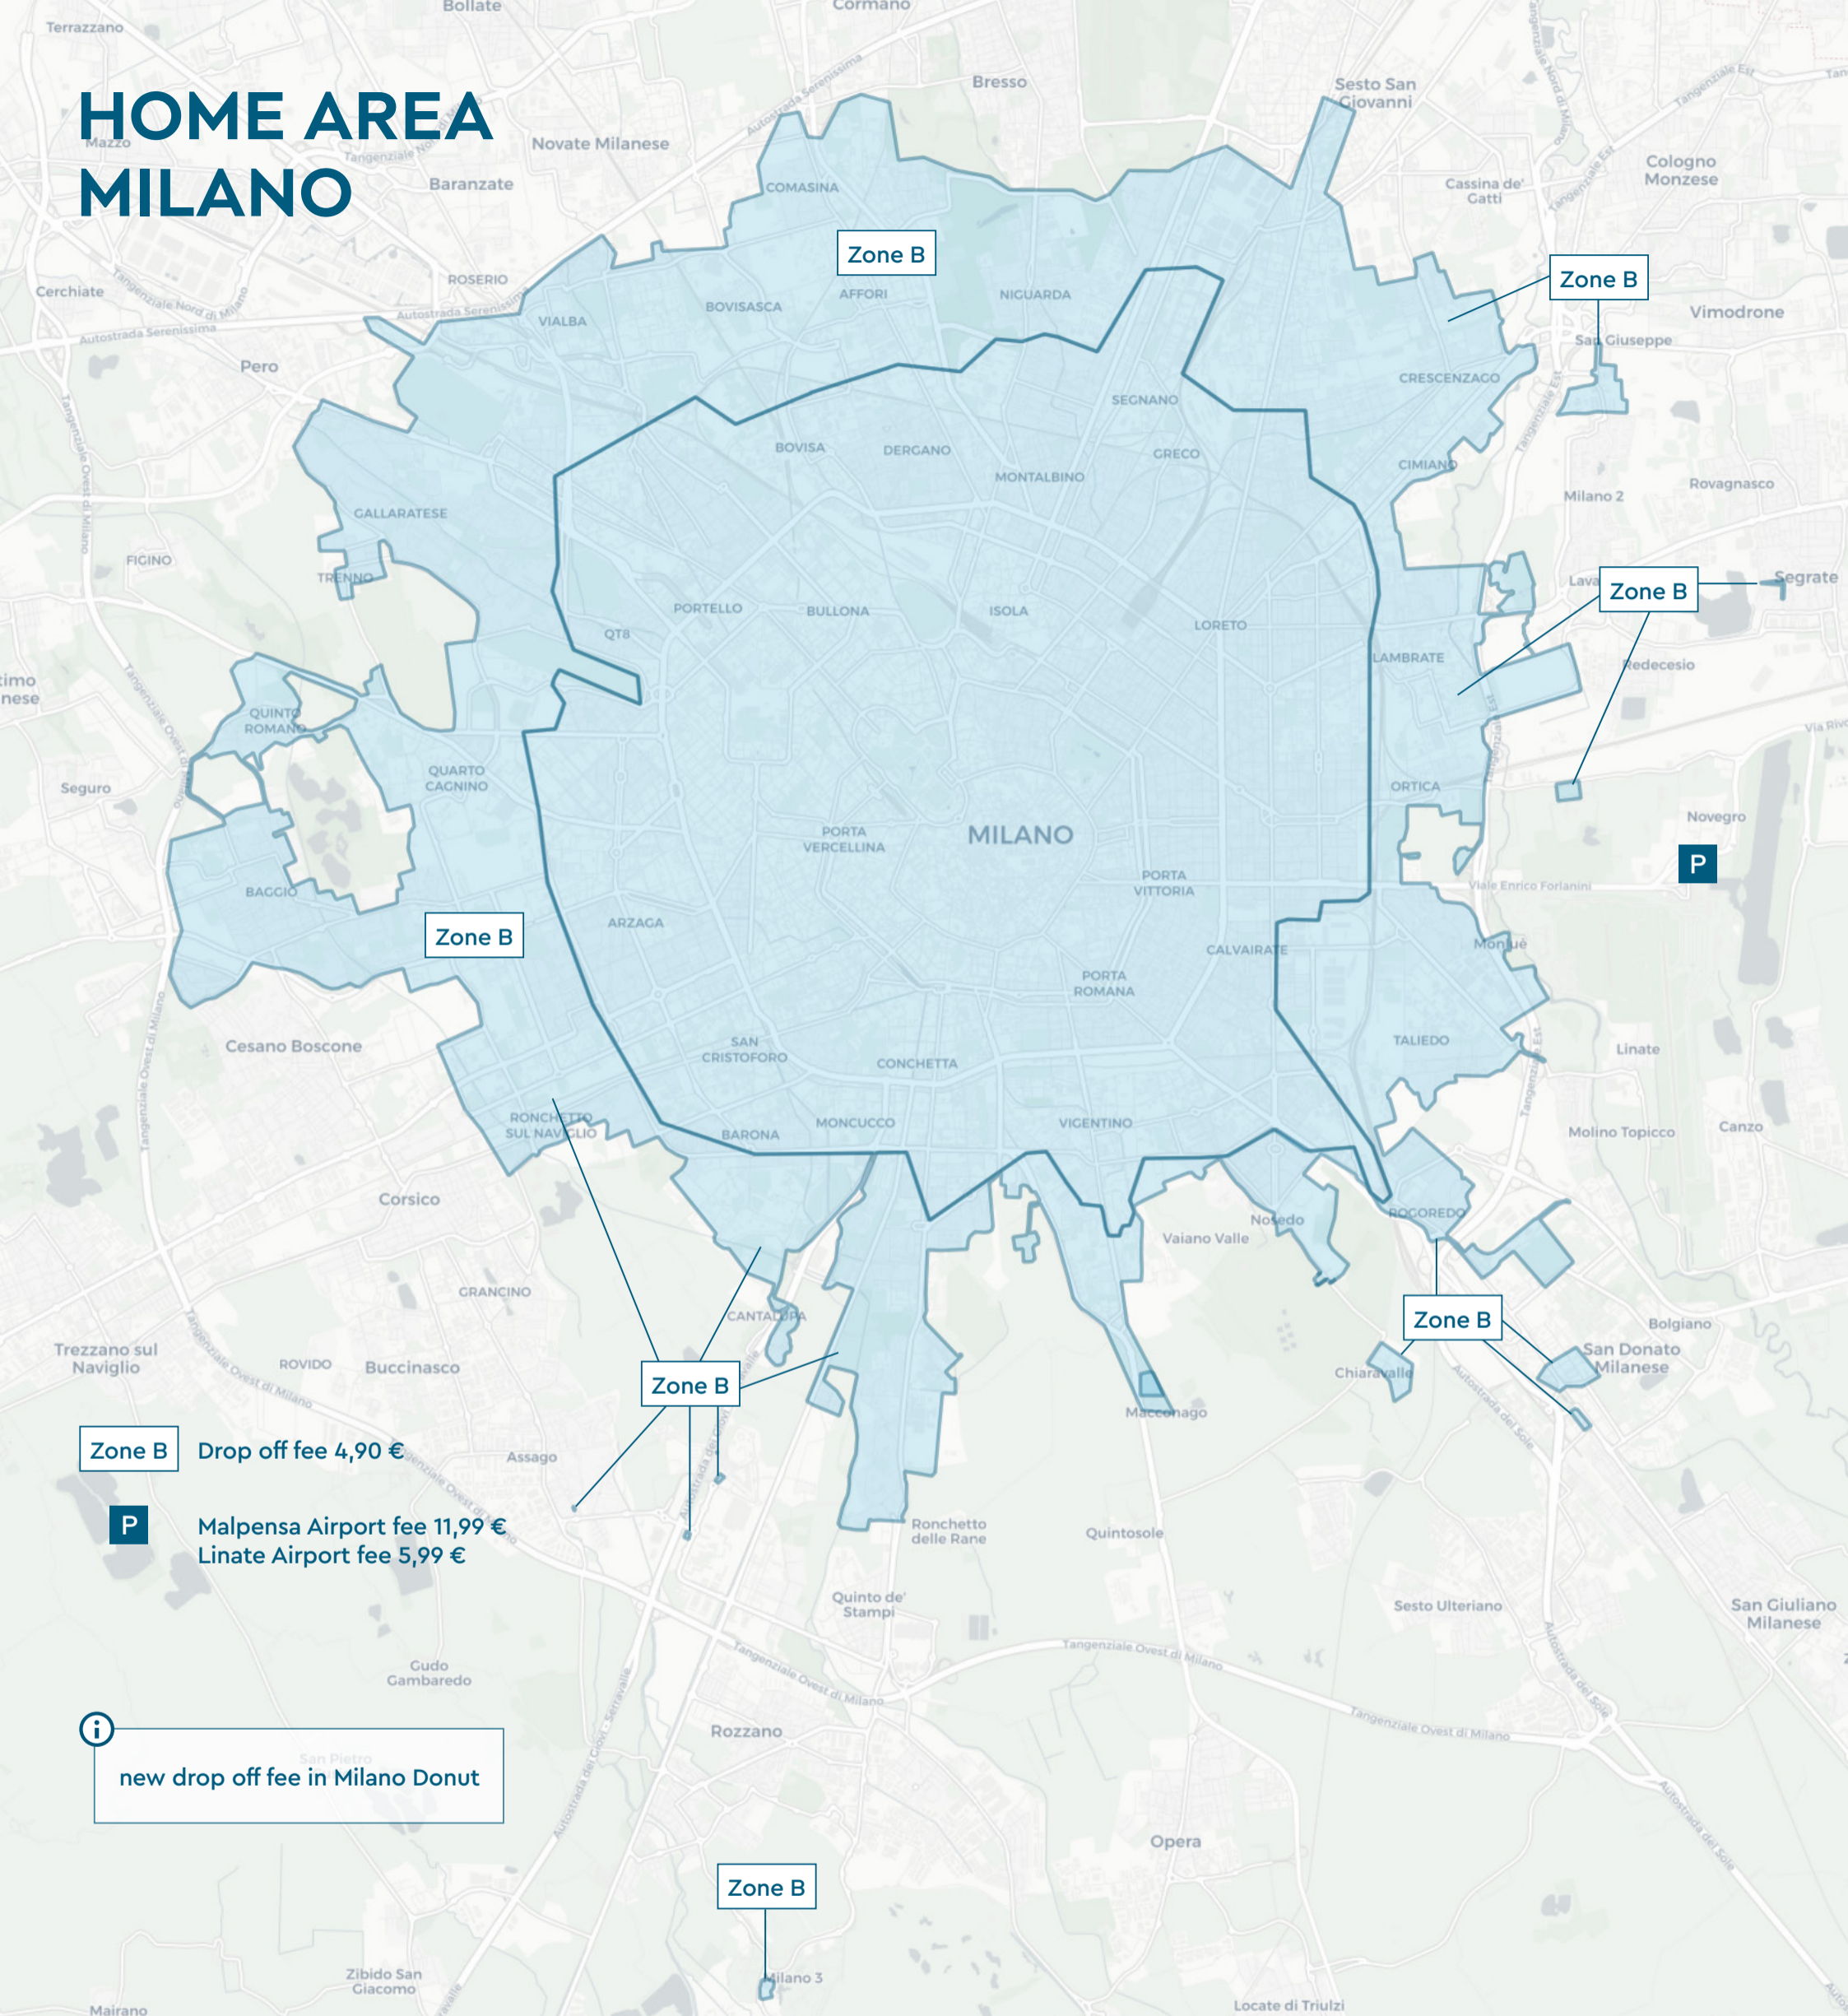

HOME AREA MILANO

Zone B Drop off fee 4,90 €

P Malpensa Airport fee 11,99 €
Linate Airport fee 5,99 €

i new drop off fee in Milano Donut