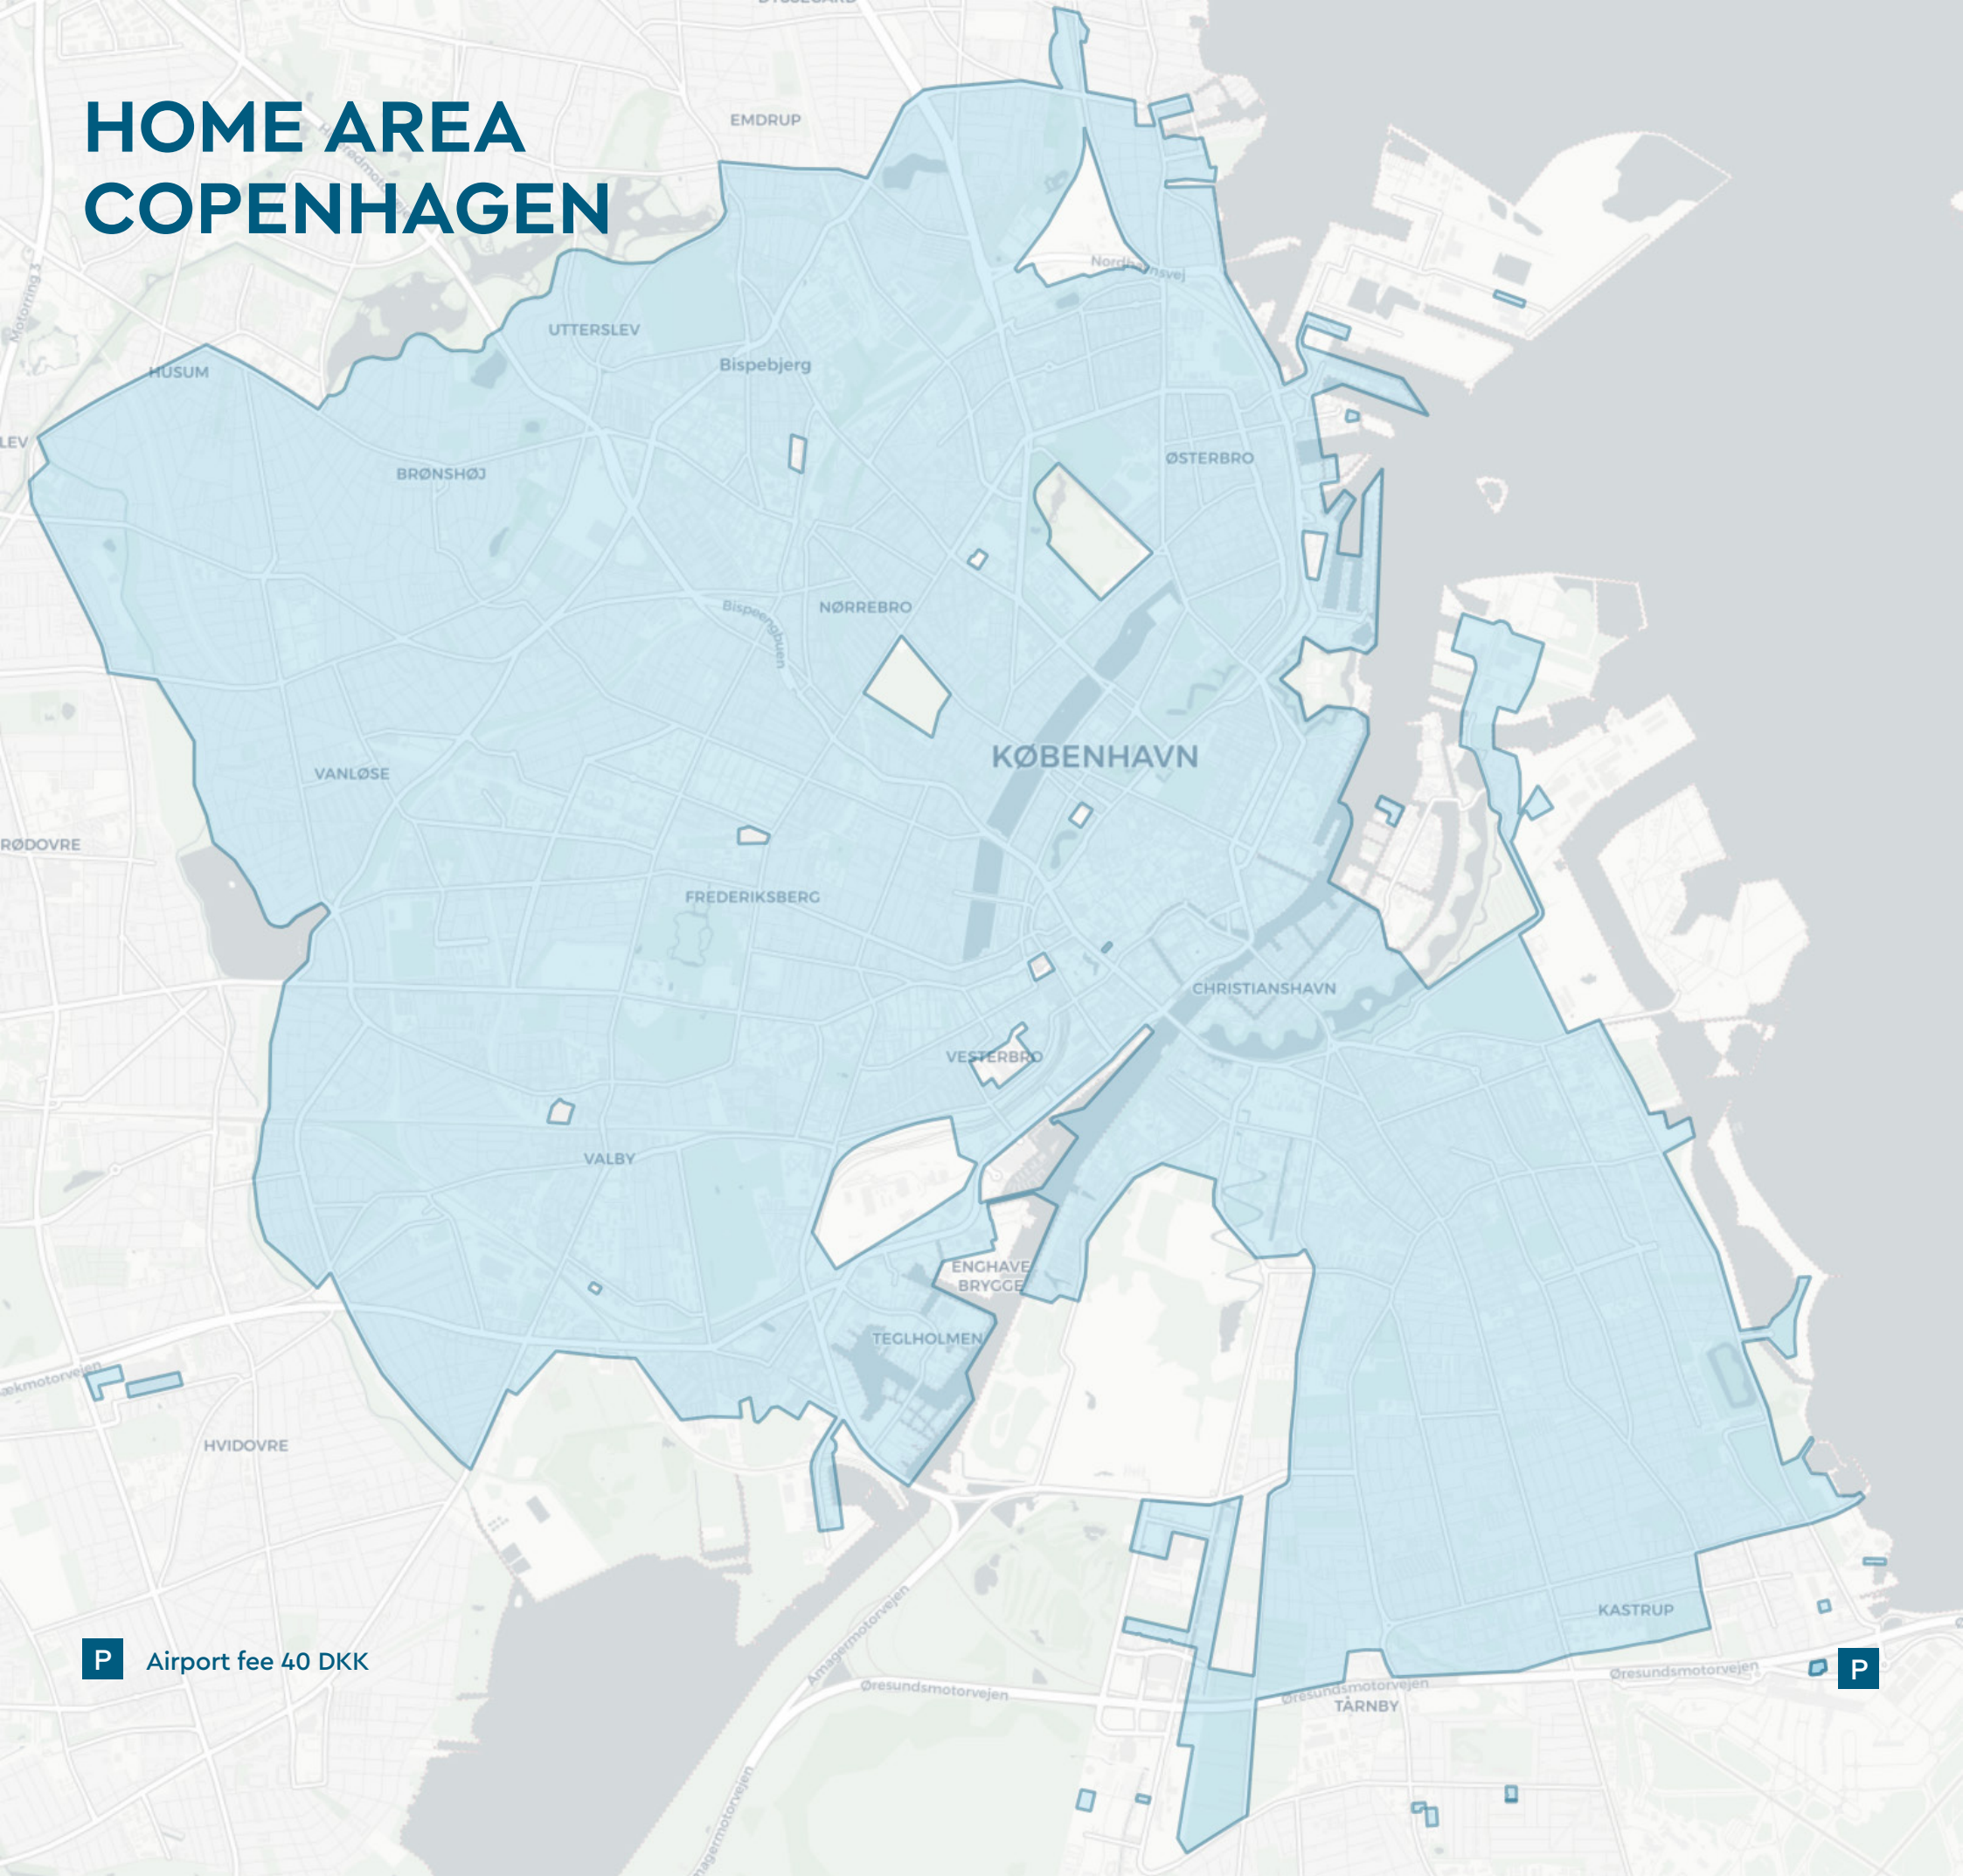

HOME AREA COPENHAGEN

Zone A Drop off fee 25 DKK

P Airport fee 40 DKK

Zone A

HOME AREA COPENHAGEN

P Airport fee 40 DKK

P