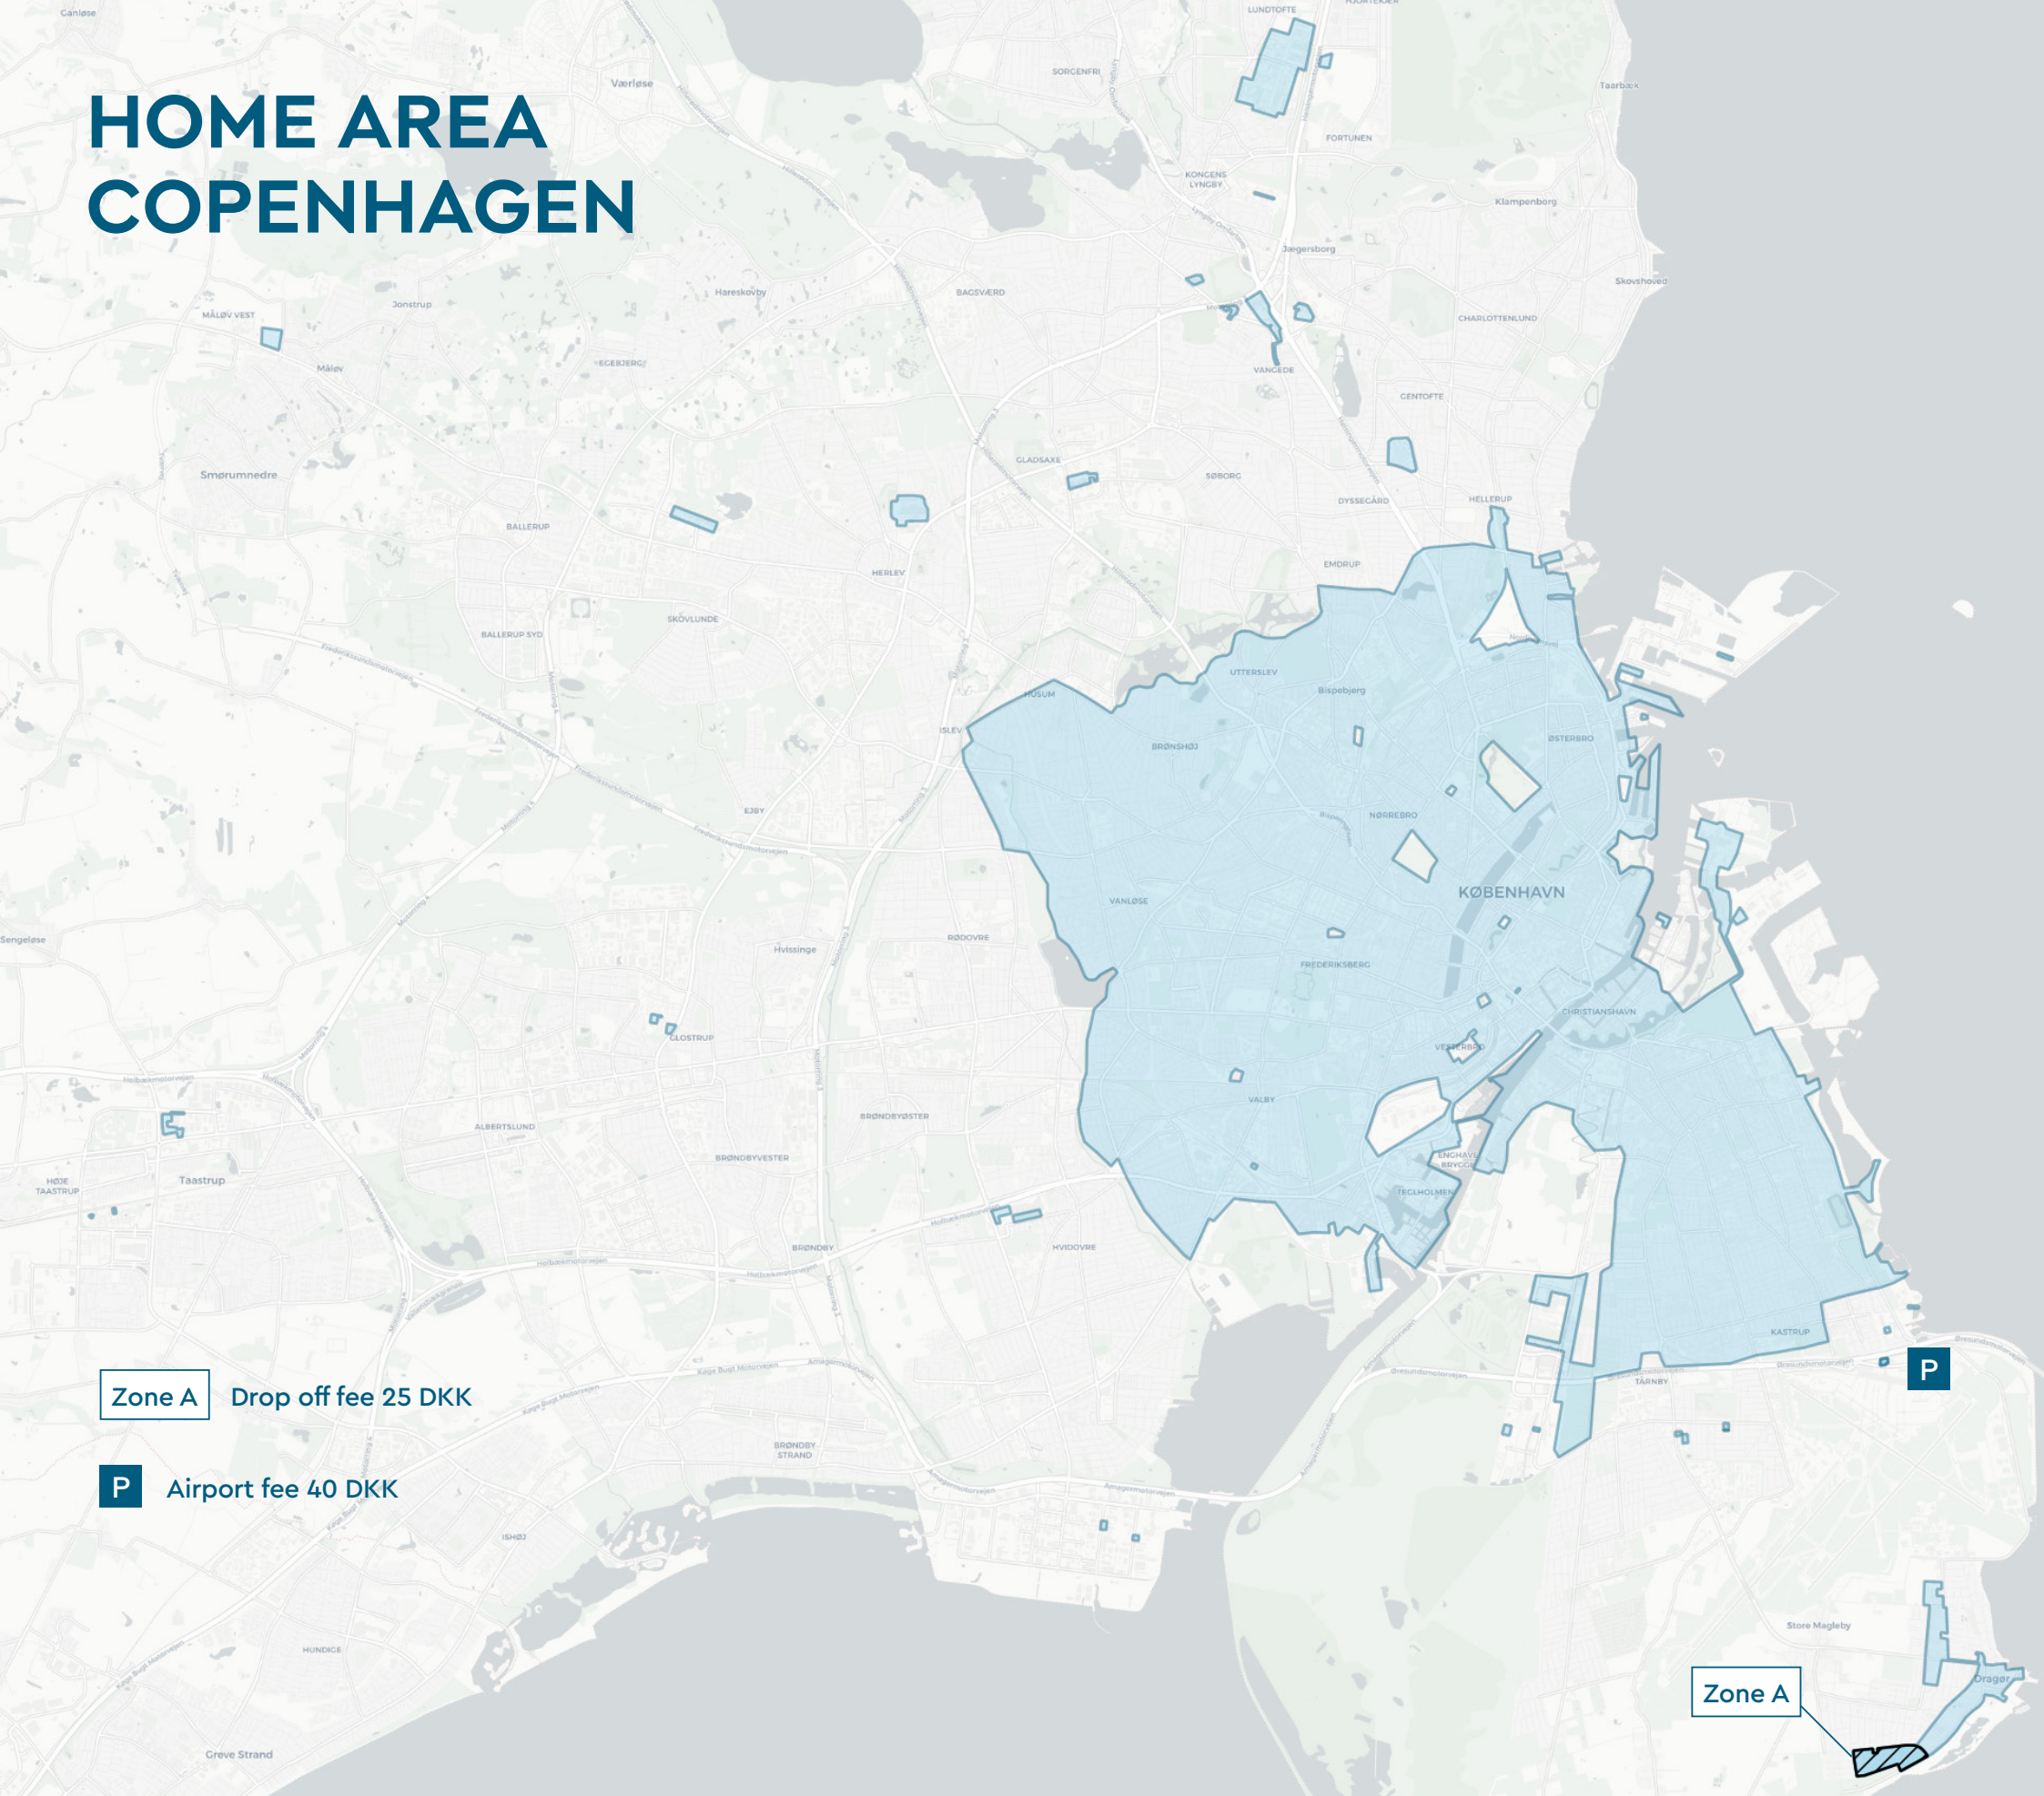

HOME AREA COPENHAGEN

Zone A Drop off fee 25 DKK

P Airport fee 40 DKK

Zone A

HOME AREA COPENHAGEN

P Airport fee 40 DKK

P