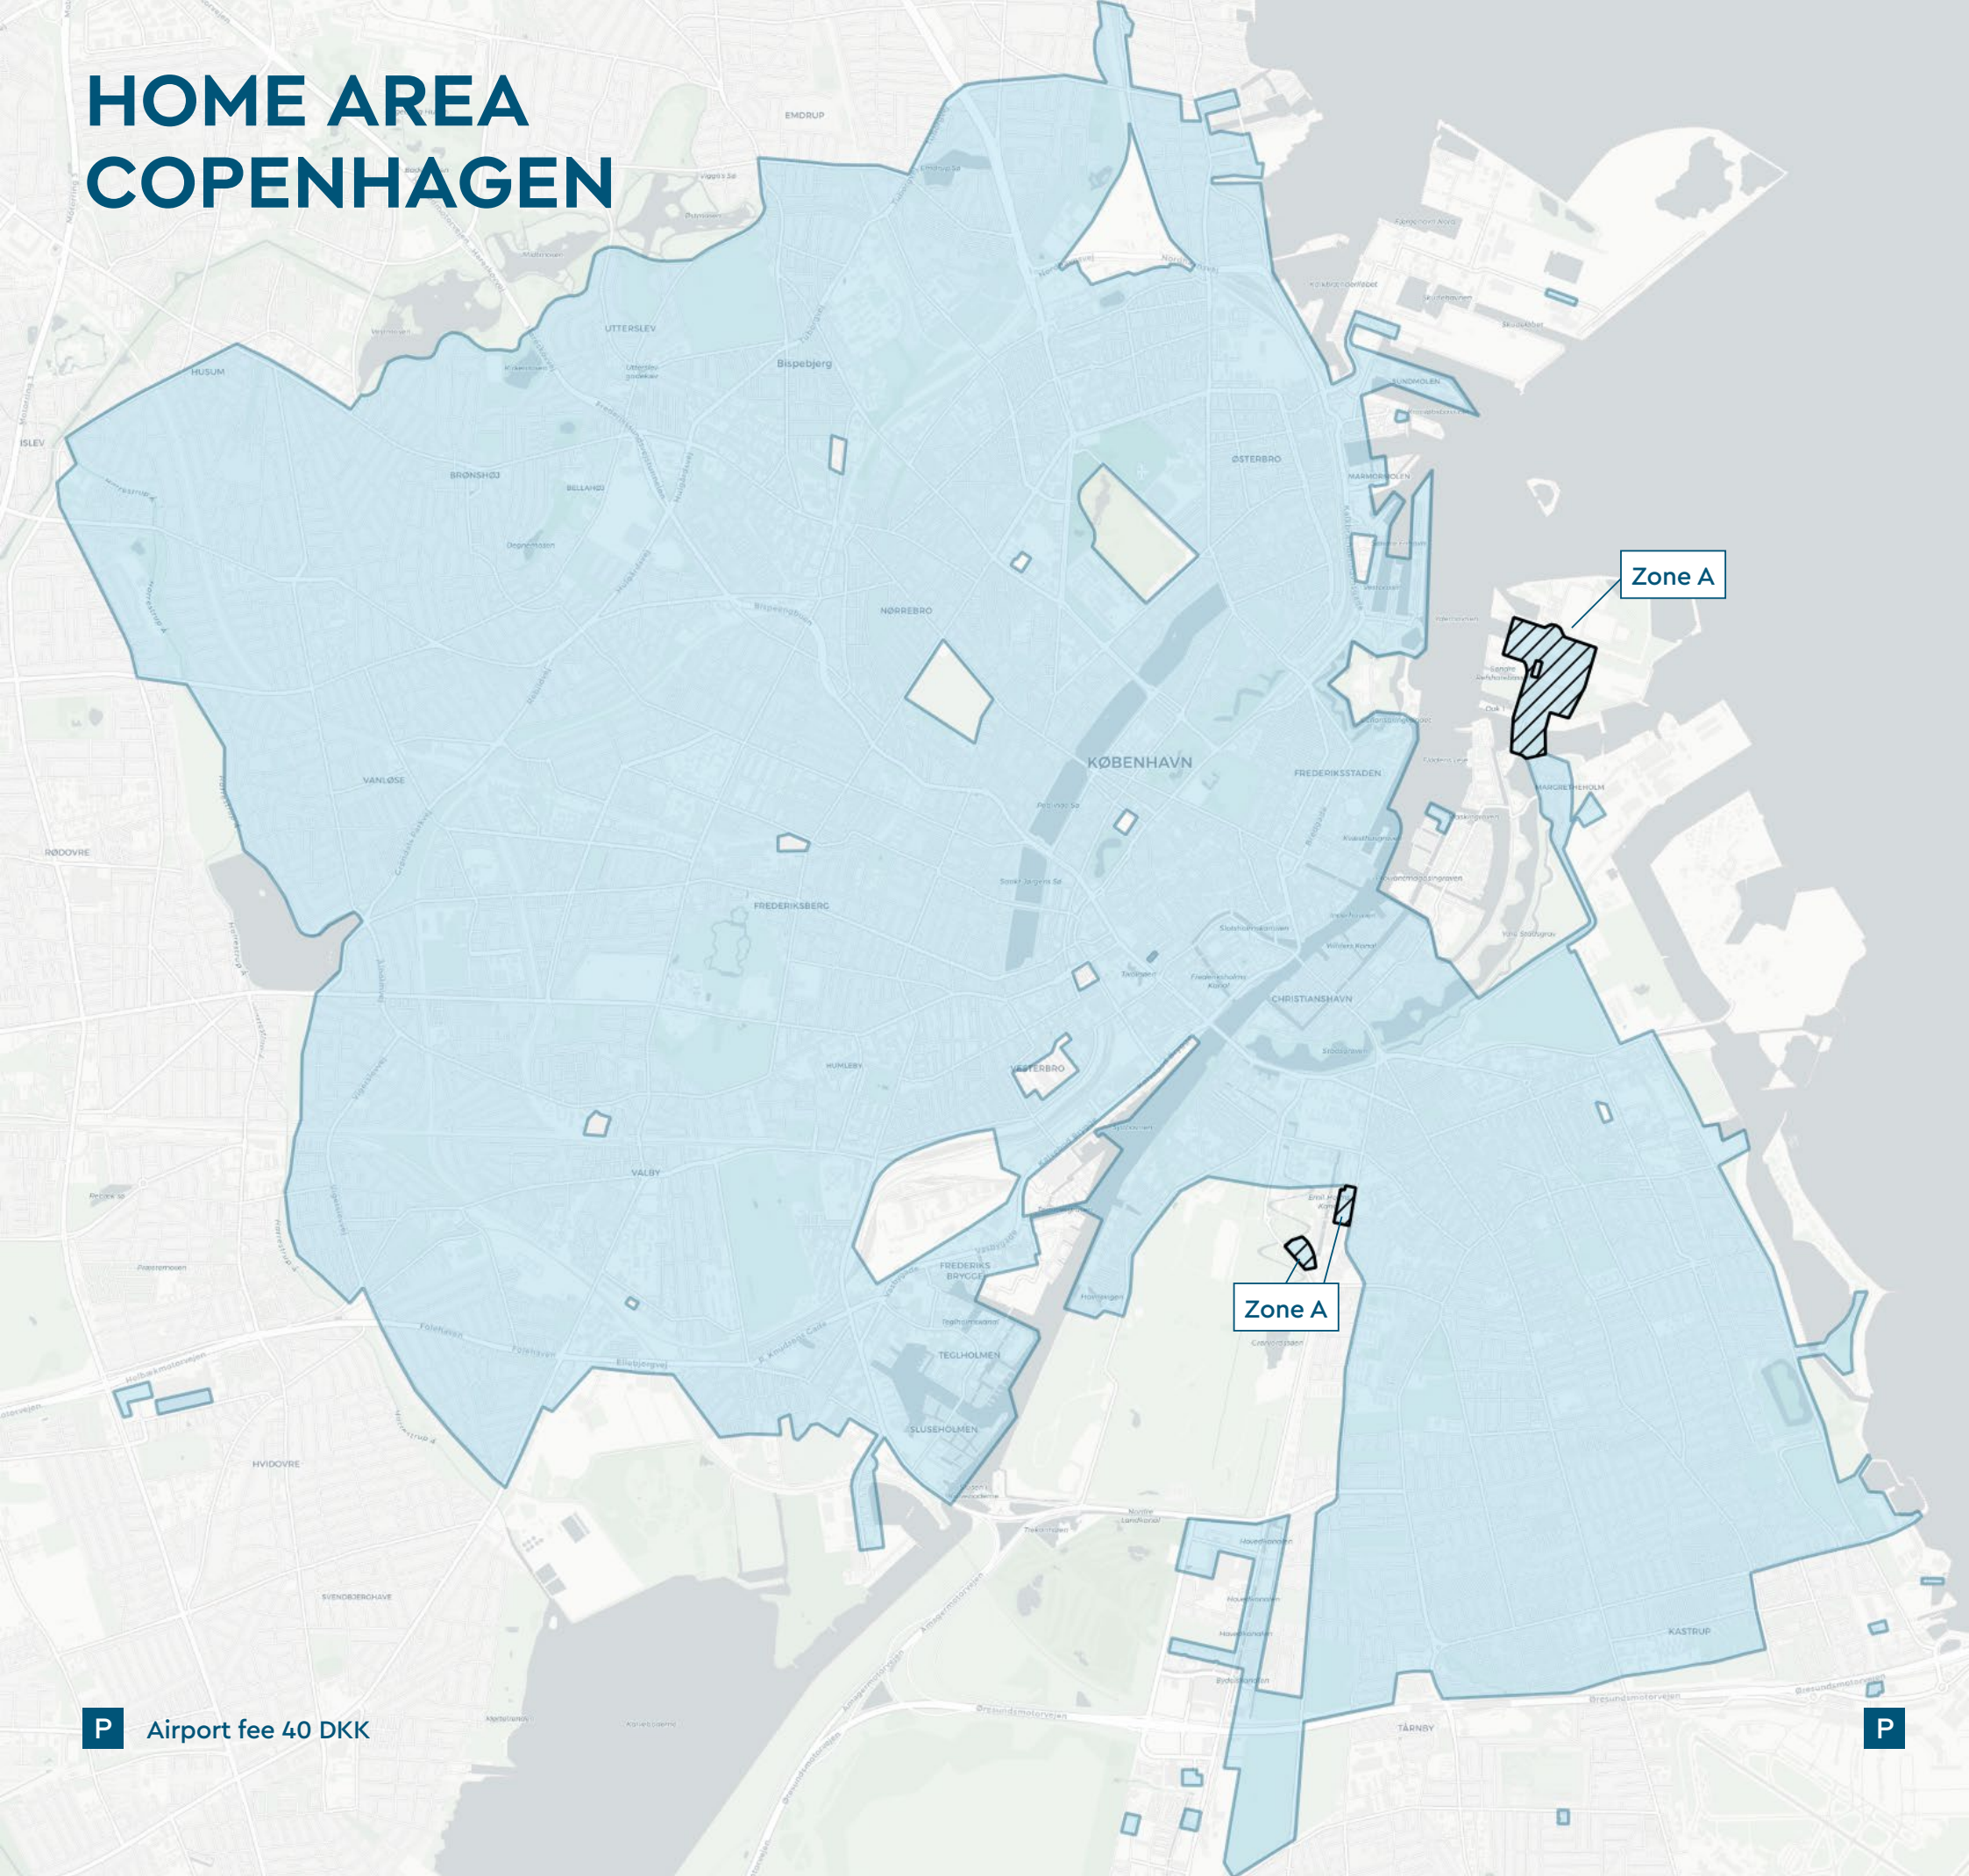

HOME AREA COPENHAGEN

Zone A Drop off fee 25 DKK

P Airport fee 40 DKK

HOME AREA COPENHAGEN

P Airport fee 40 DKK

P