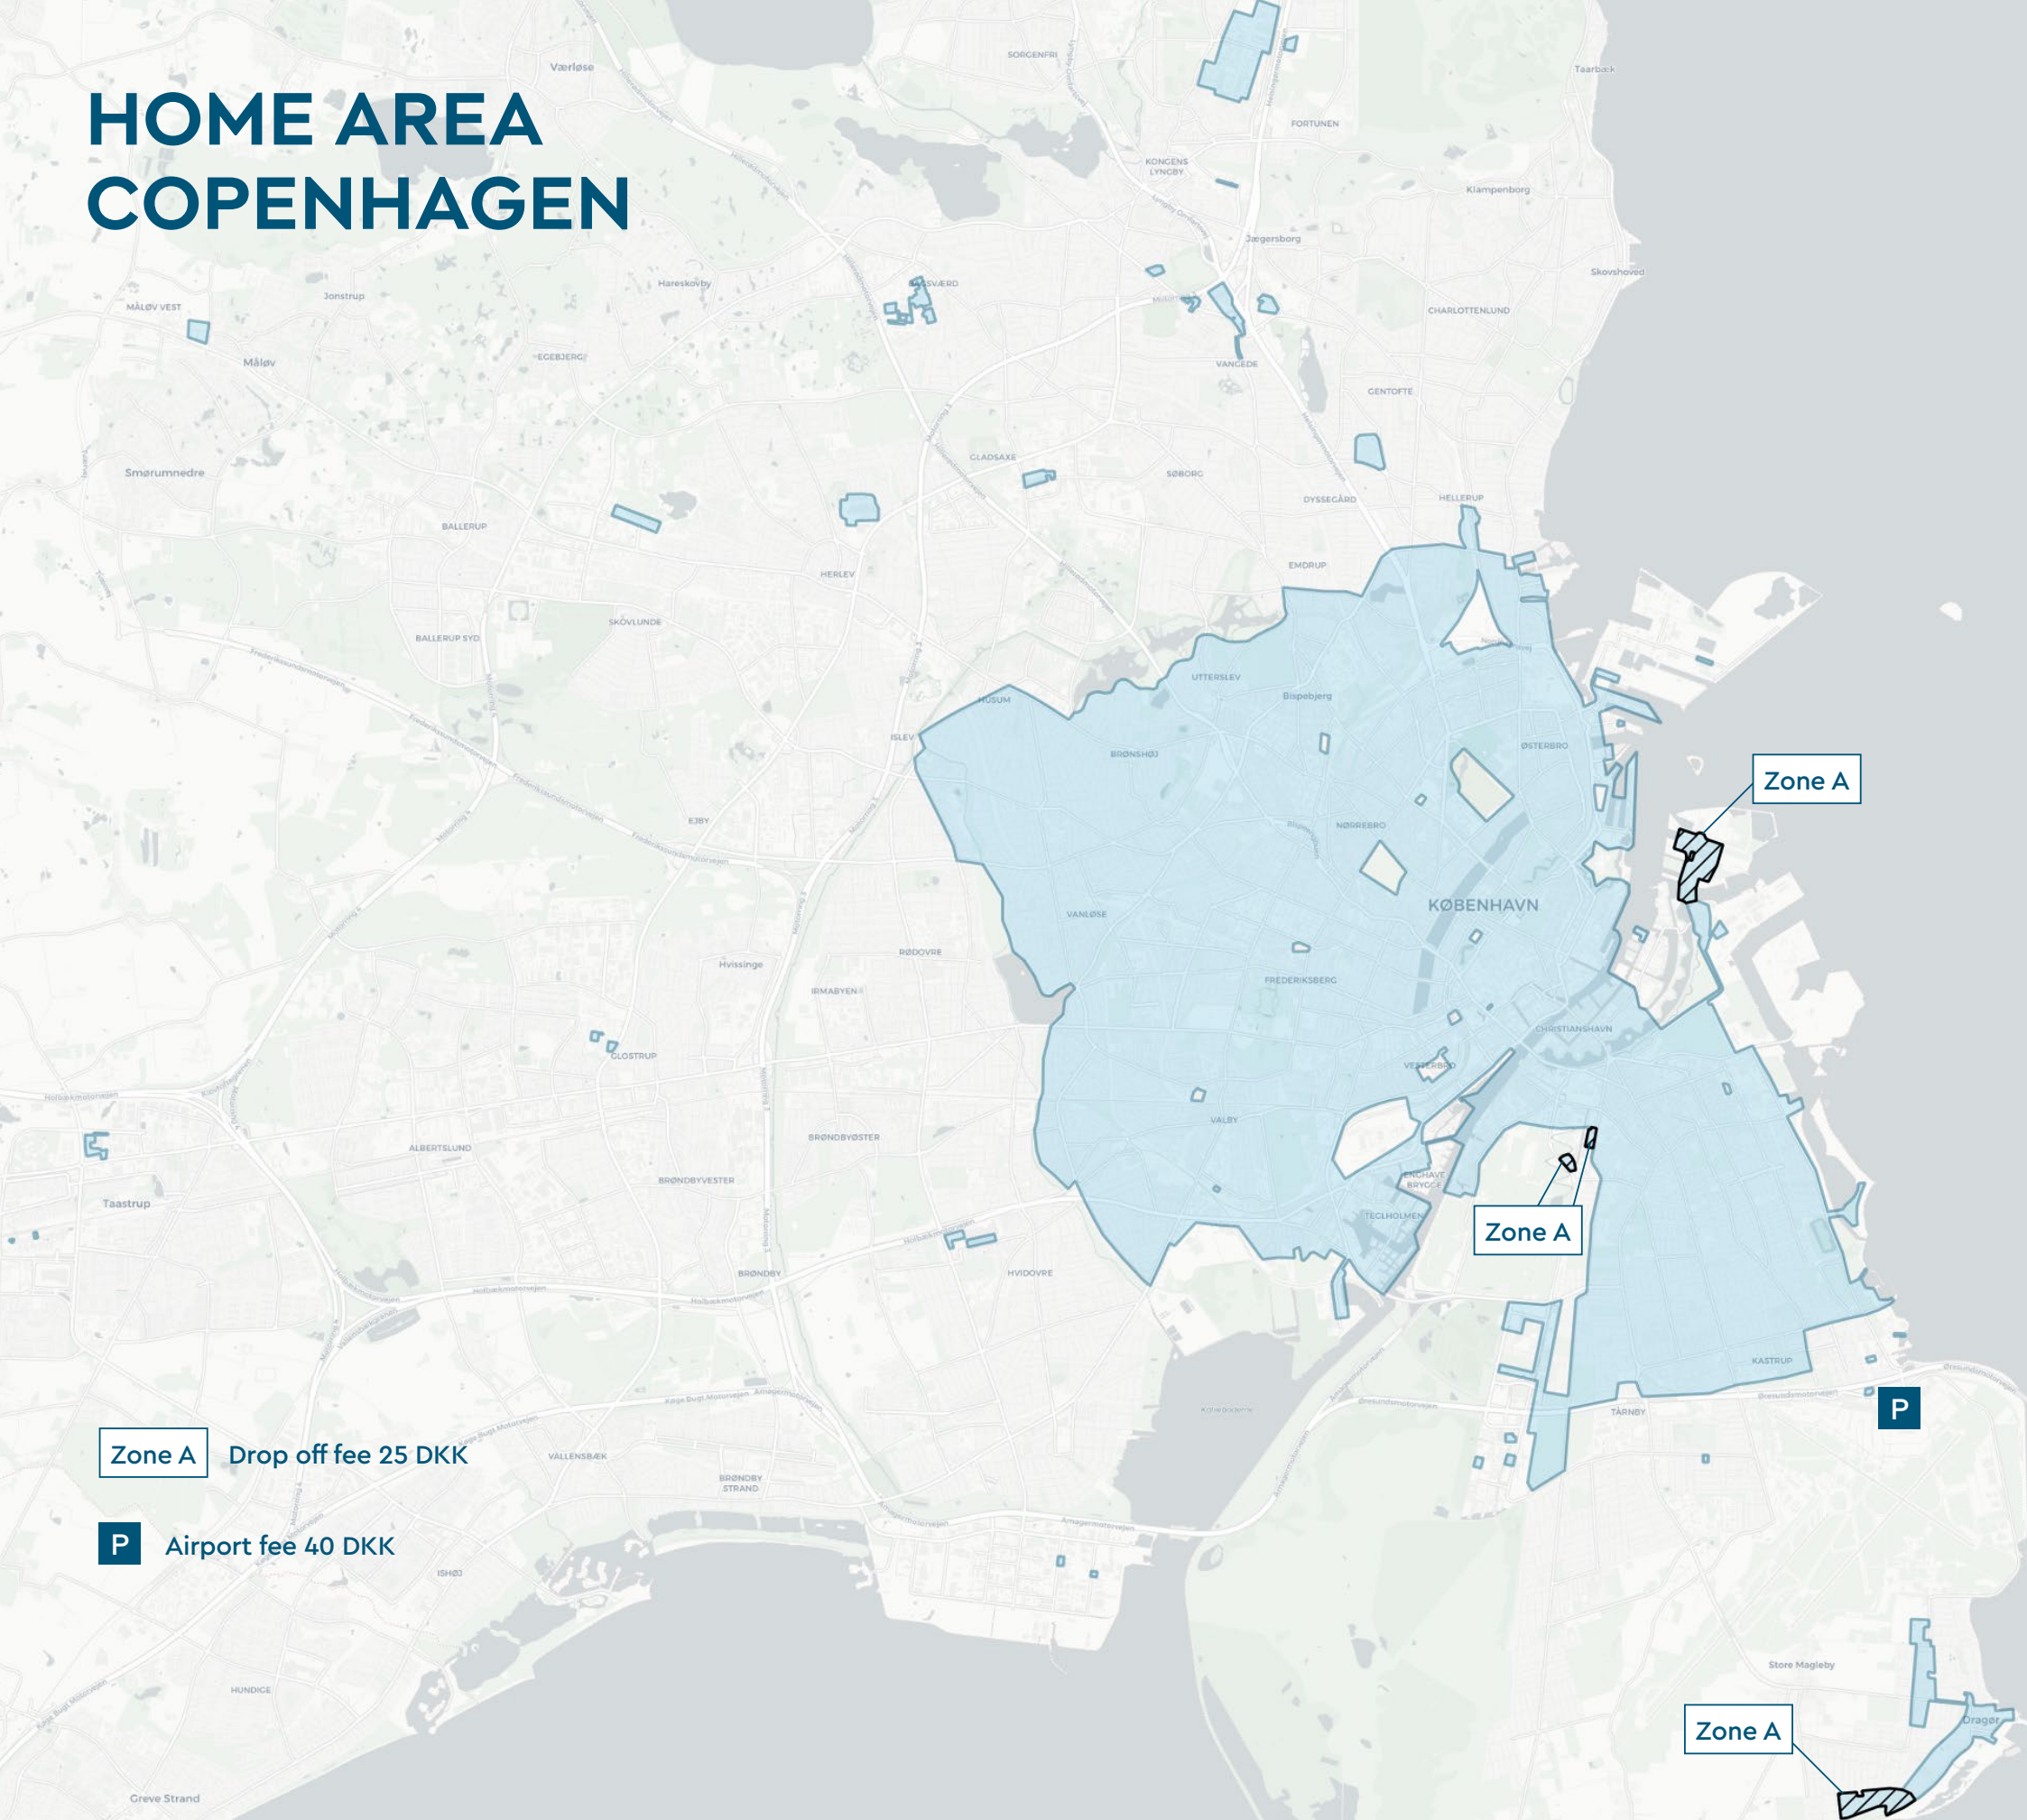

HOME AREA COPENHAGEN

Zone A Drop off fee 25 DKK

P Airport fee 40 DKK

HOME AREA COPENHAGEN

P Airport fee 40 DKK

P