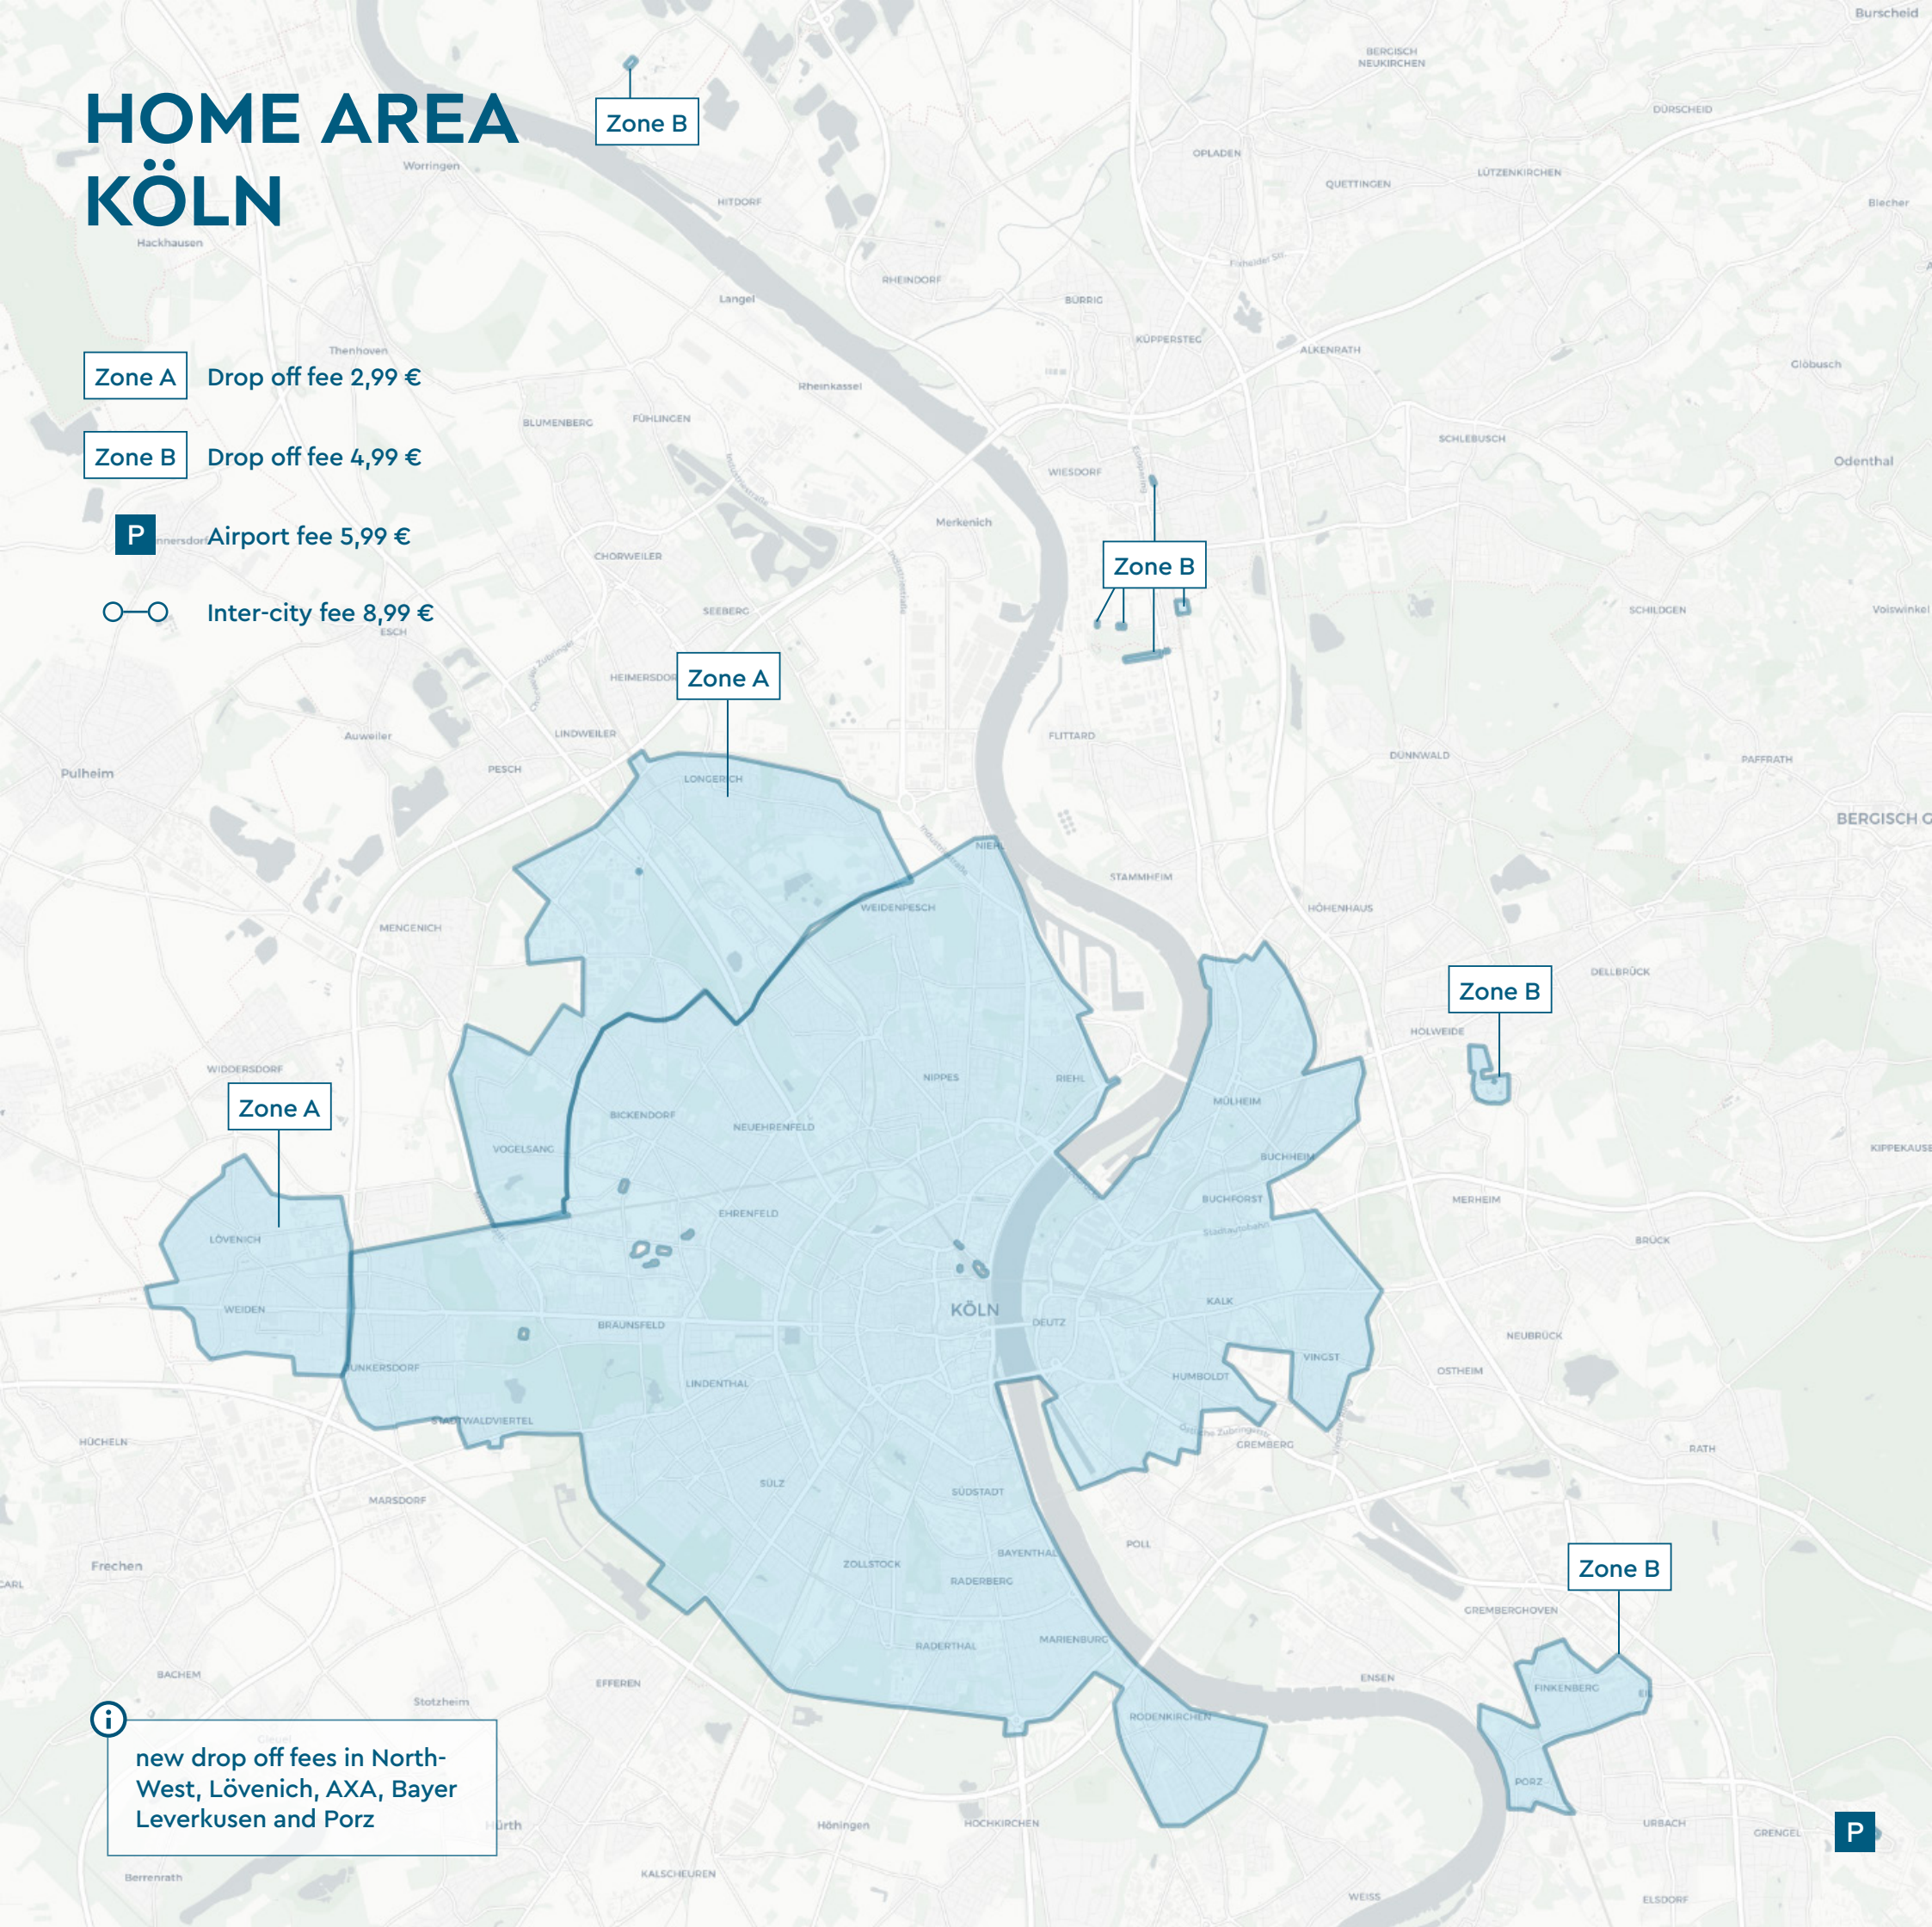

HOME AREA KÖLN

Zone A Drop off fee 2,99 €

Zone B Drop off fee 4,99 €

P Airport fee 5,99 €

○—○ Inter-city fee 8,99 €

i new drop off fees in North-West, Löwenich, AXA, Bayer Leverkusen and Porz