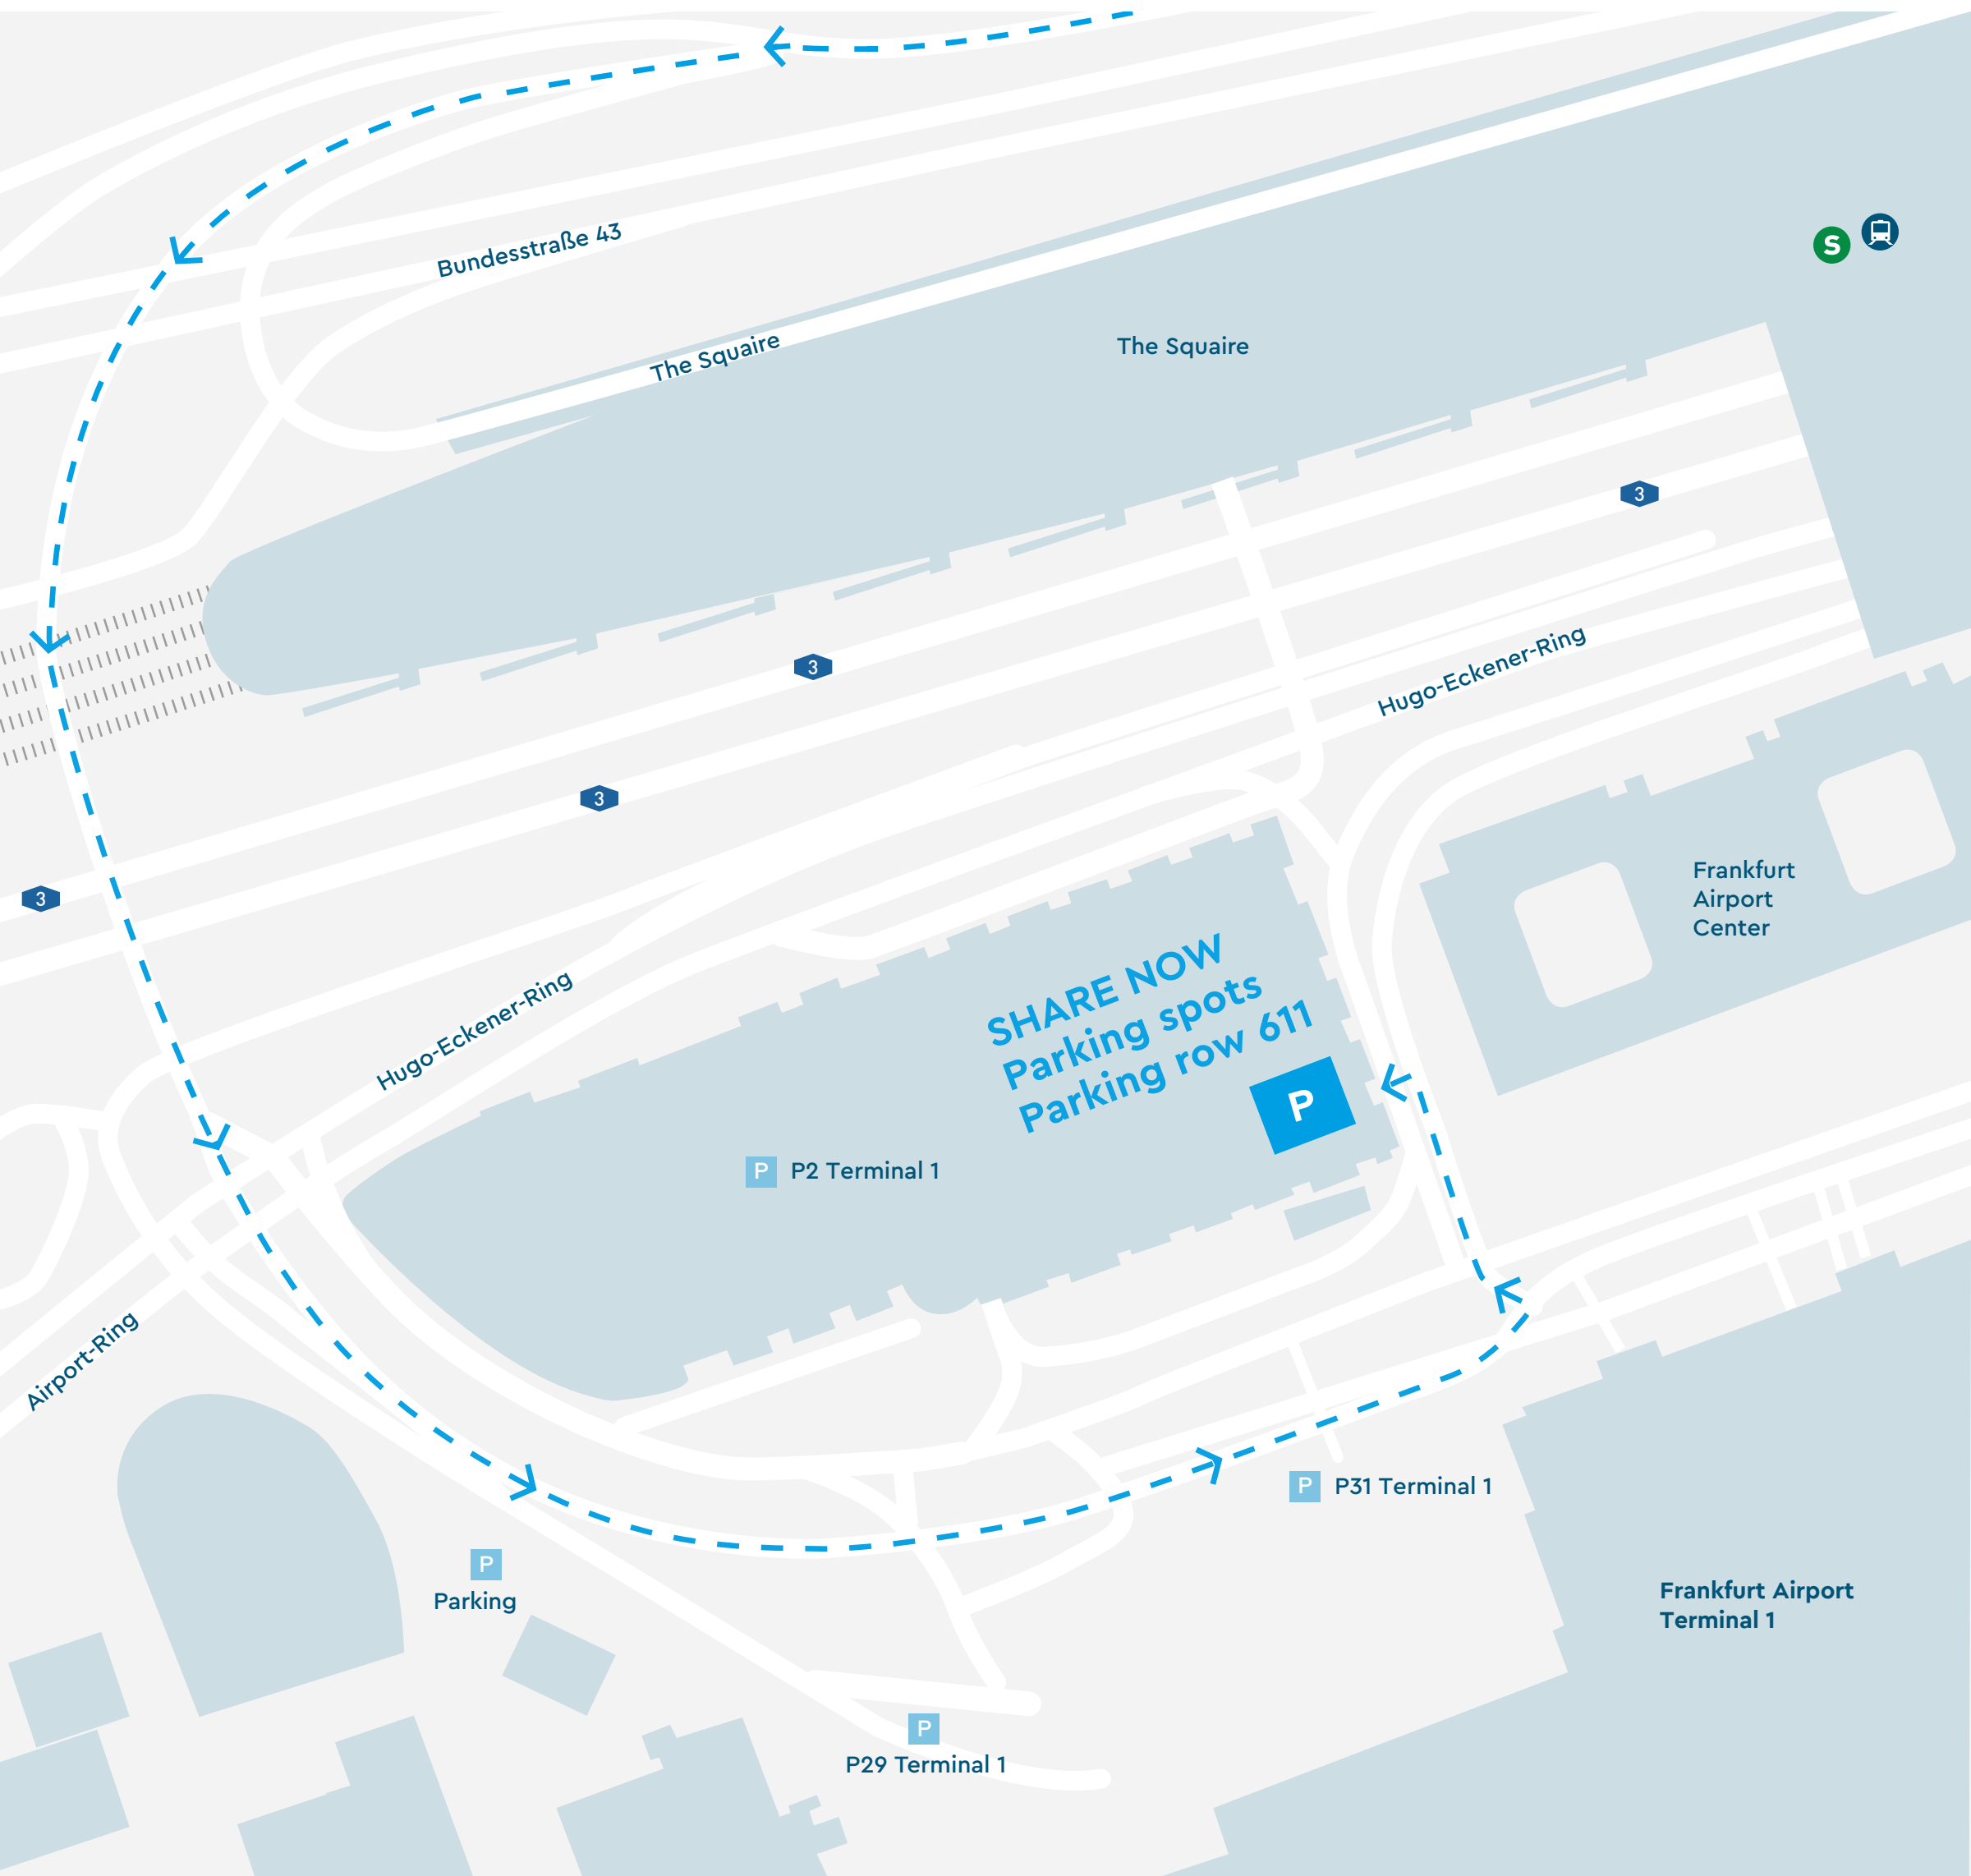

FRANKFURT AIRPORT

Arrival and Parking

Bundestraße 43

The Sqaire

The Sqaire

Hugo-Eckener-Ring

Hugo-Eckener-Ring

Airport-Ring

Frankfurt Airport Center

Frankfurt Airport Terminal 1

SHARE NOW
Parking spots
Parking row 611

P P2 Terminal 1

P P31 Terminal 1

P P29 Terminal 1

P Parking