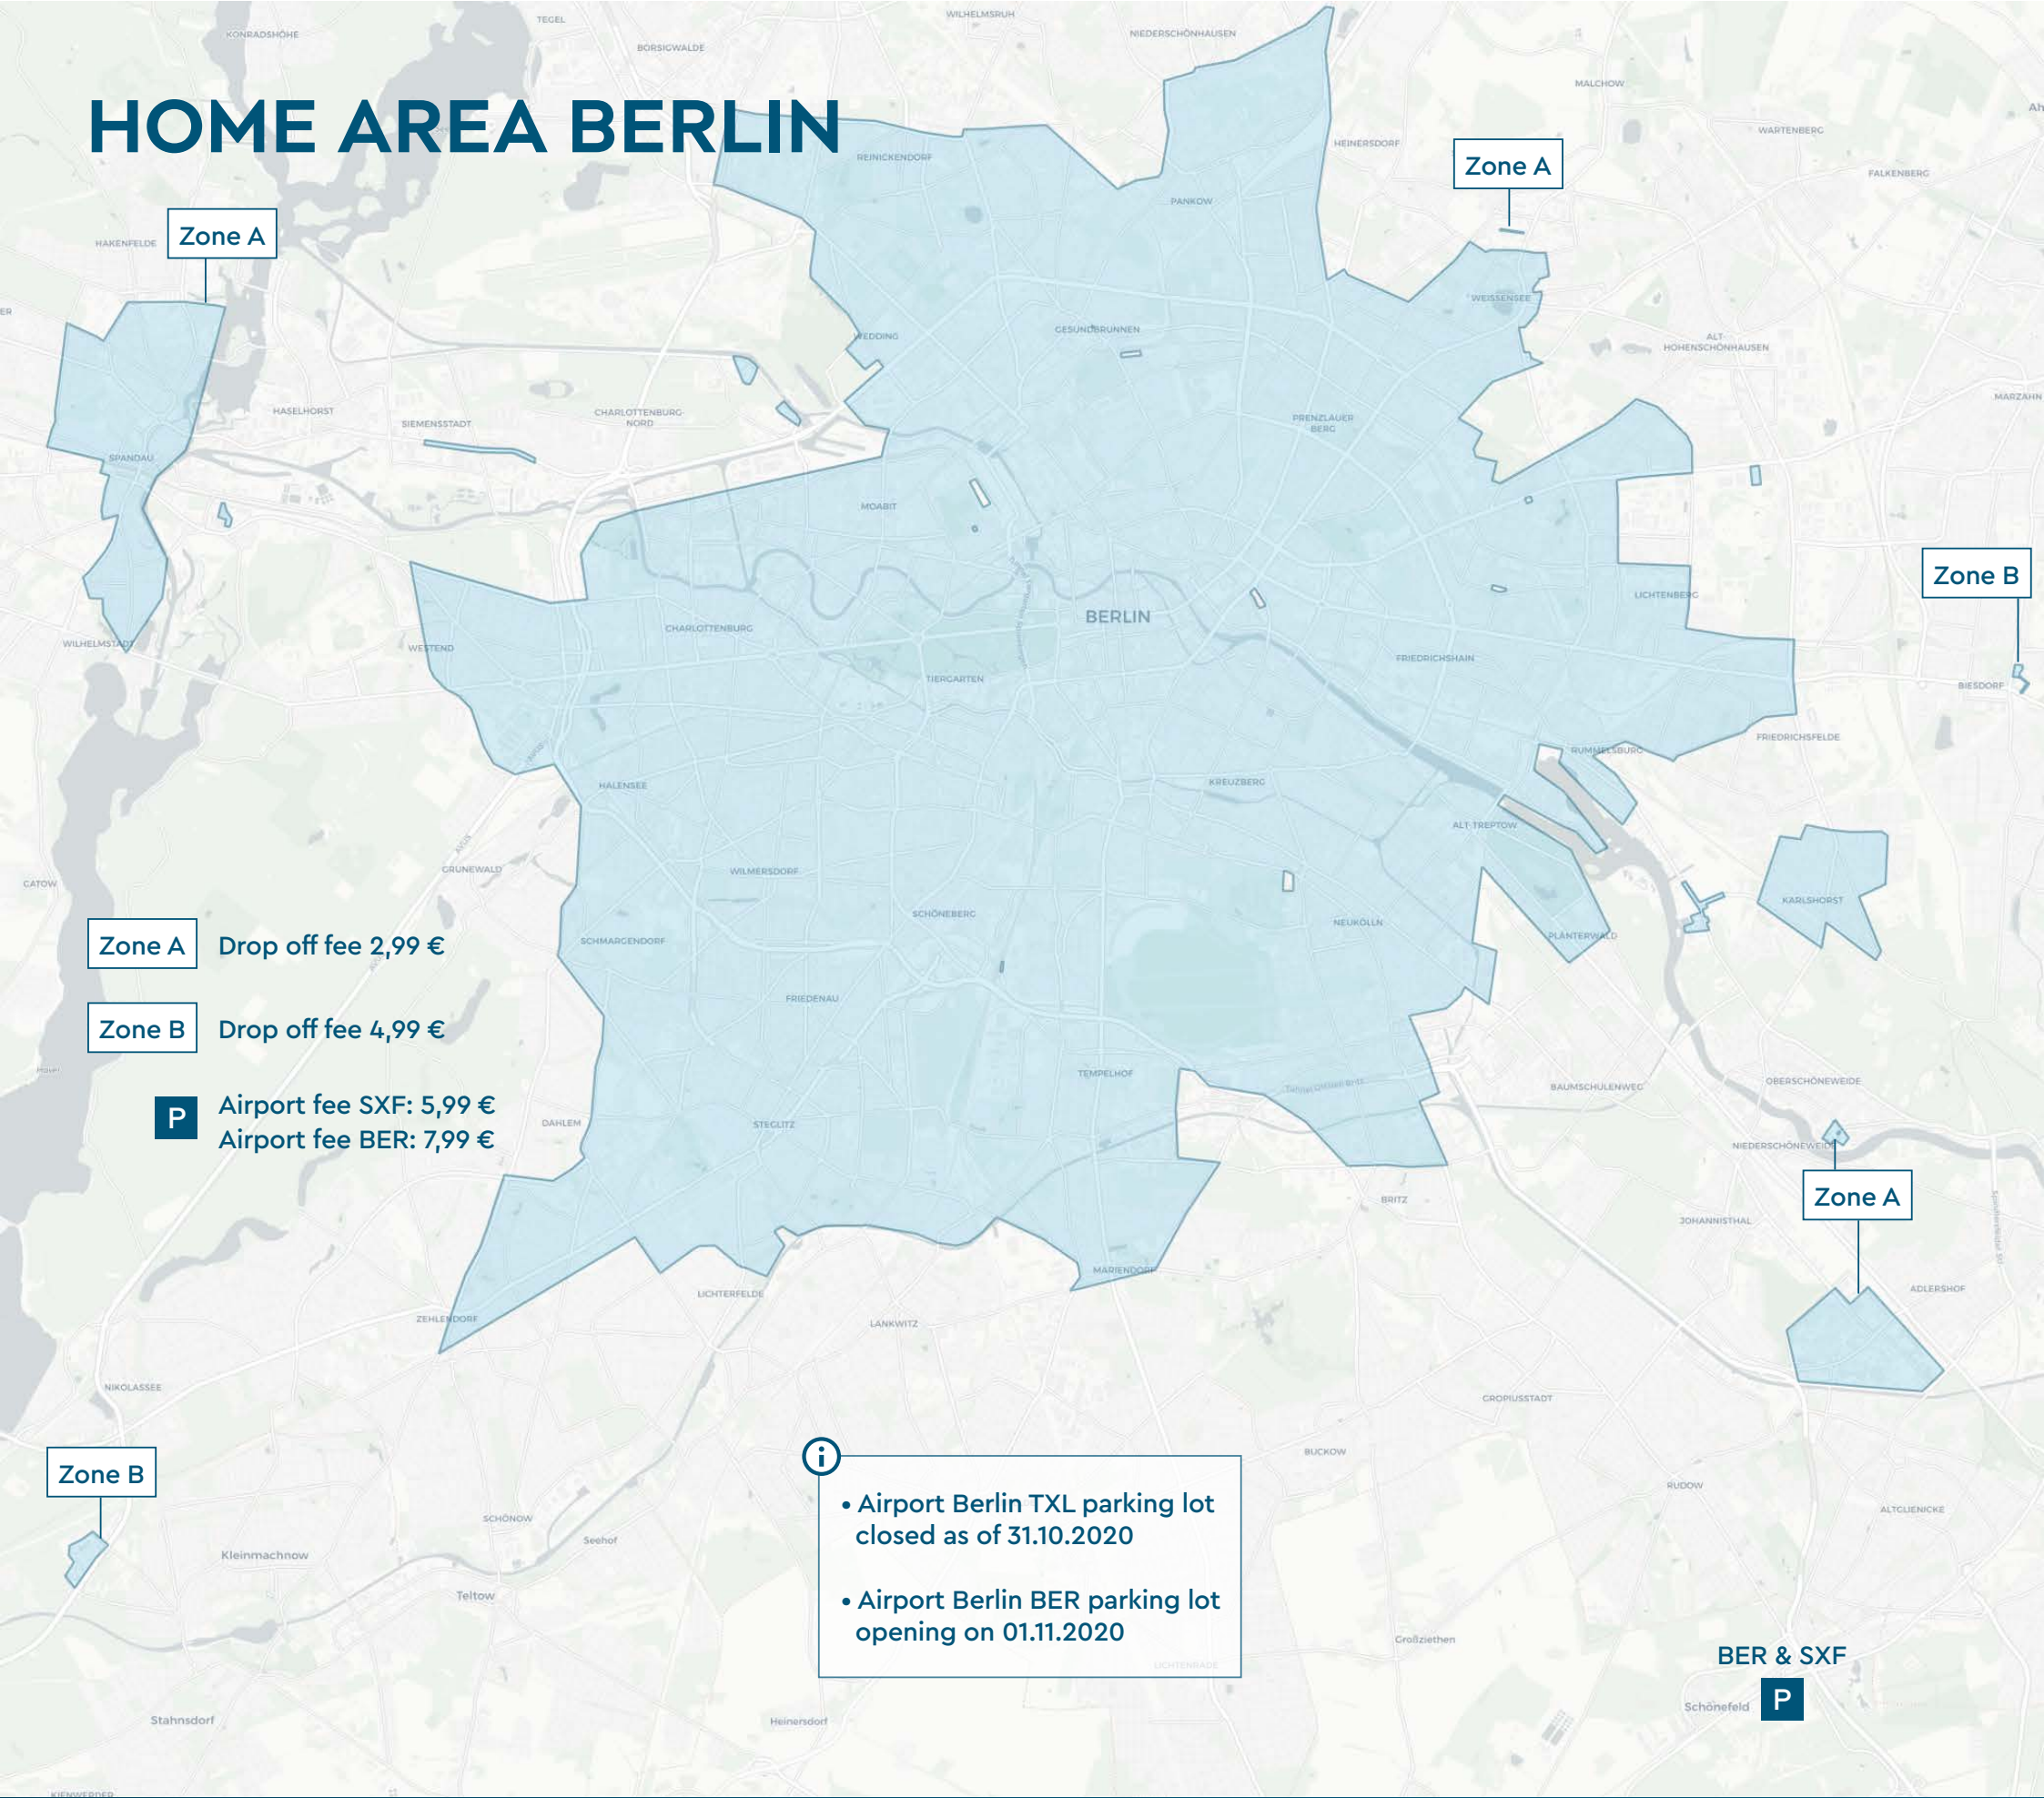

HOME AREA BERLIN

Zone A Drop off fee 2,99 €

Zone B Drop off fee 4,99 €

P Airport fee SXF: 5,99 €
Airport fee BER: 7,99 €

- Airport Berlin TXL parking lot closed as of 31.10.2020
- Airport Berlin BER parking lot opening on 01.11.2020