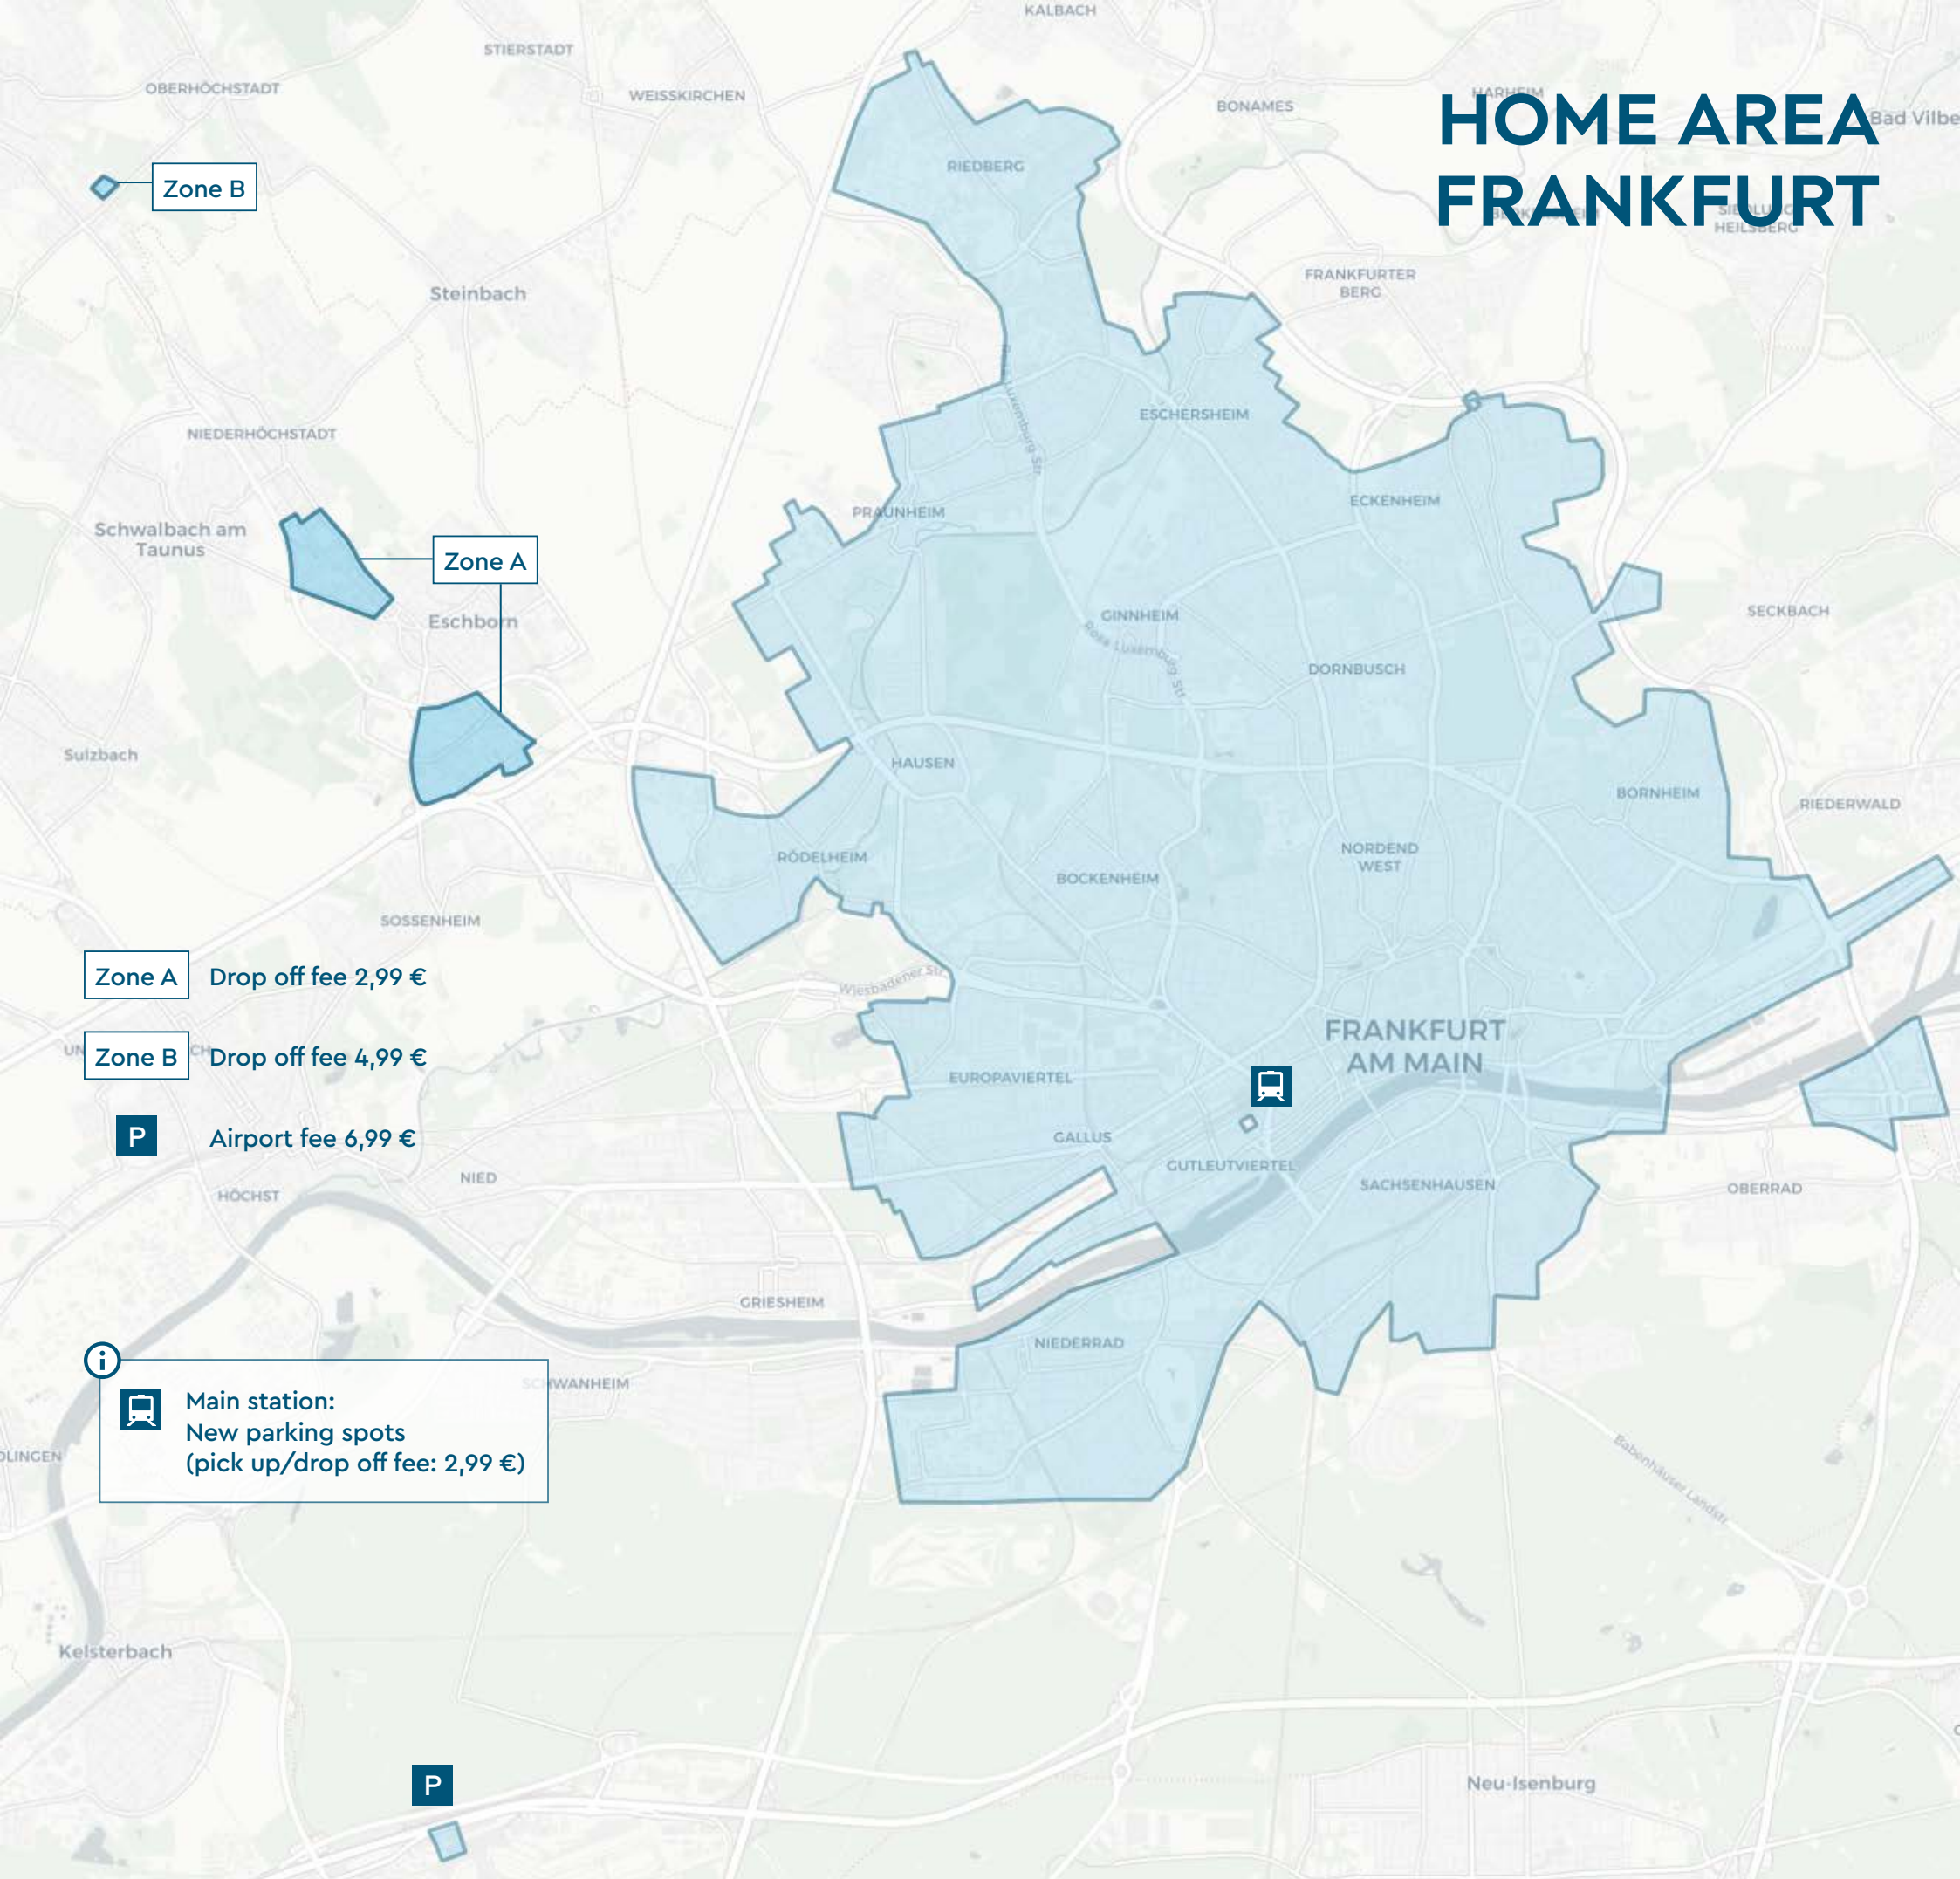

HOME AREA FRANKFURT

Zone A Drop off fee 2,99 €

Zone B Drop off fee 4,99 €

P Airport fee 6,99 €

i Main station:
New parking spots
(pick up/drop off fee: 2,99 €)