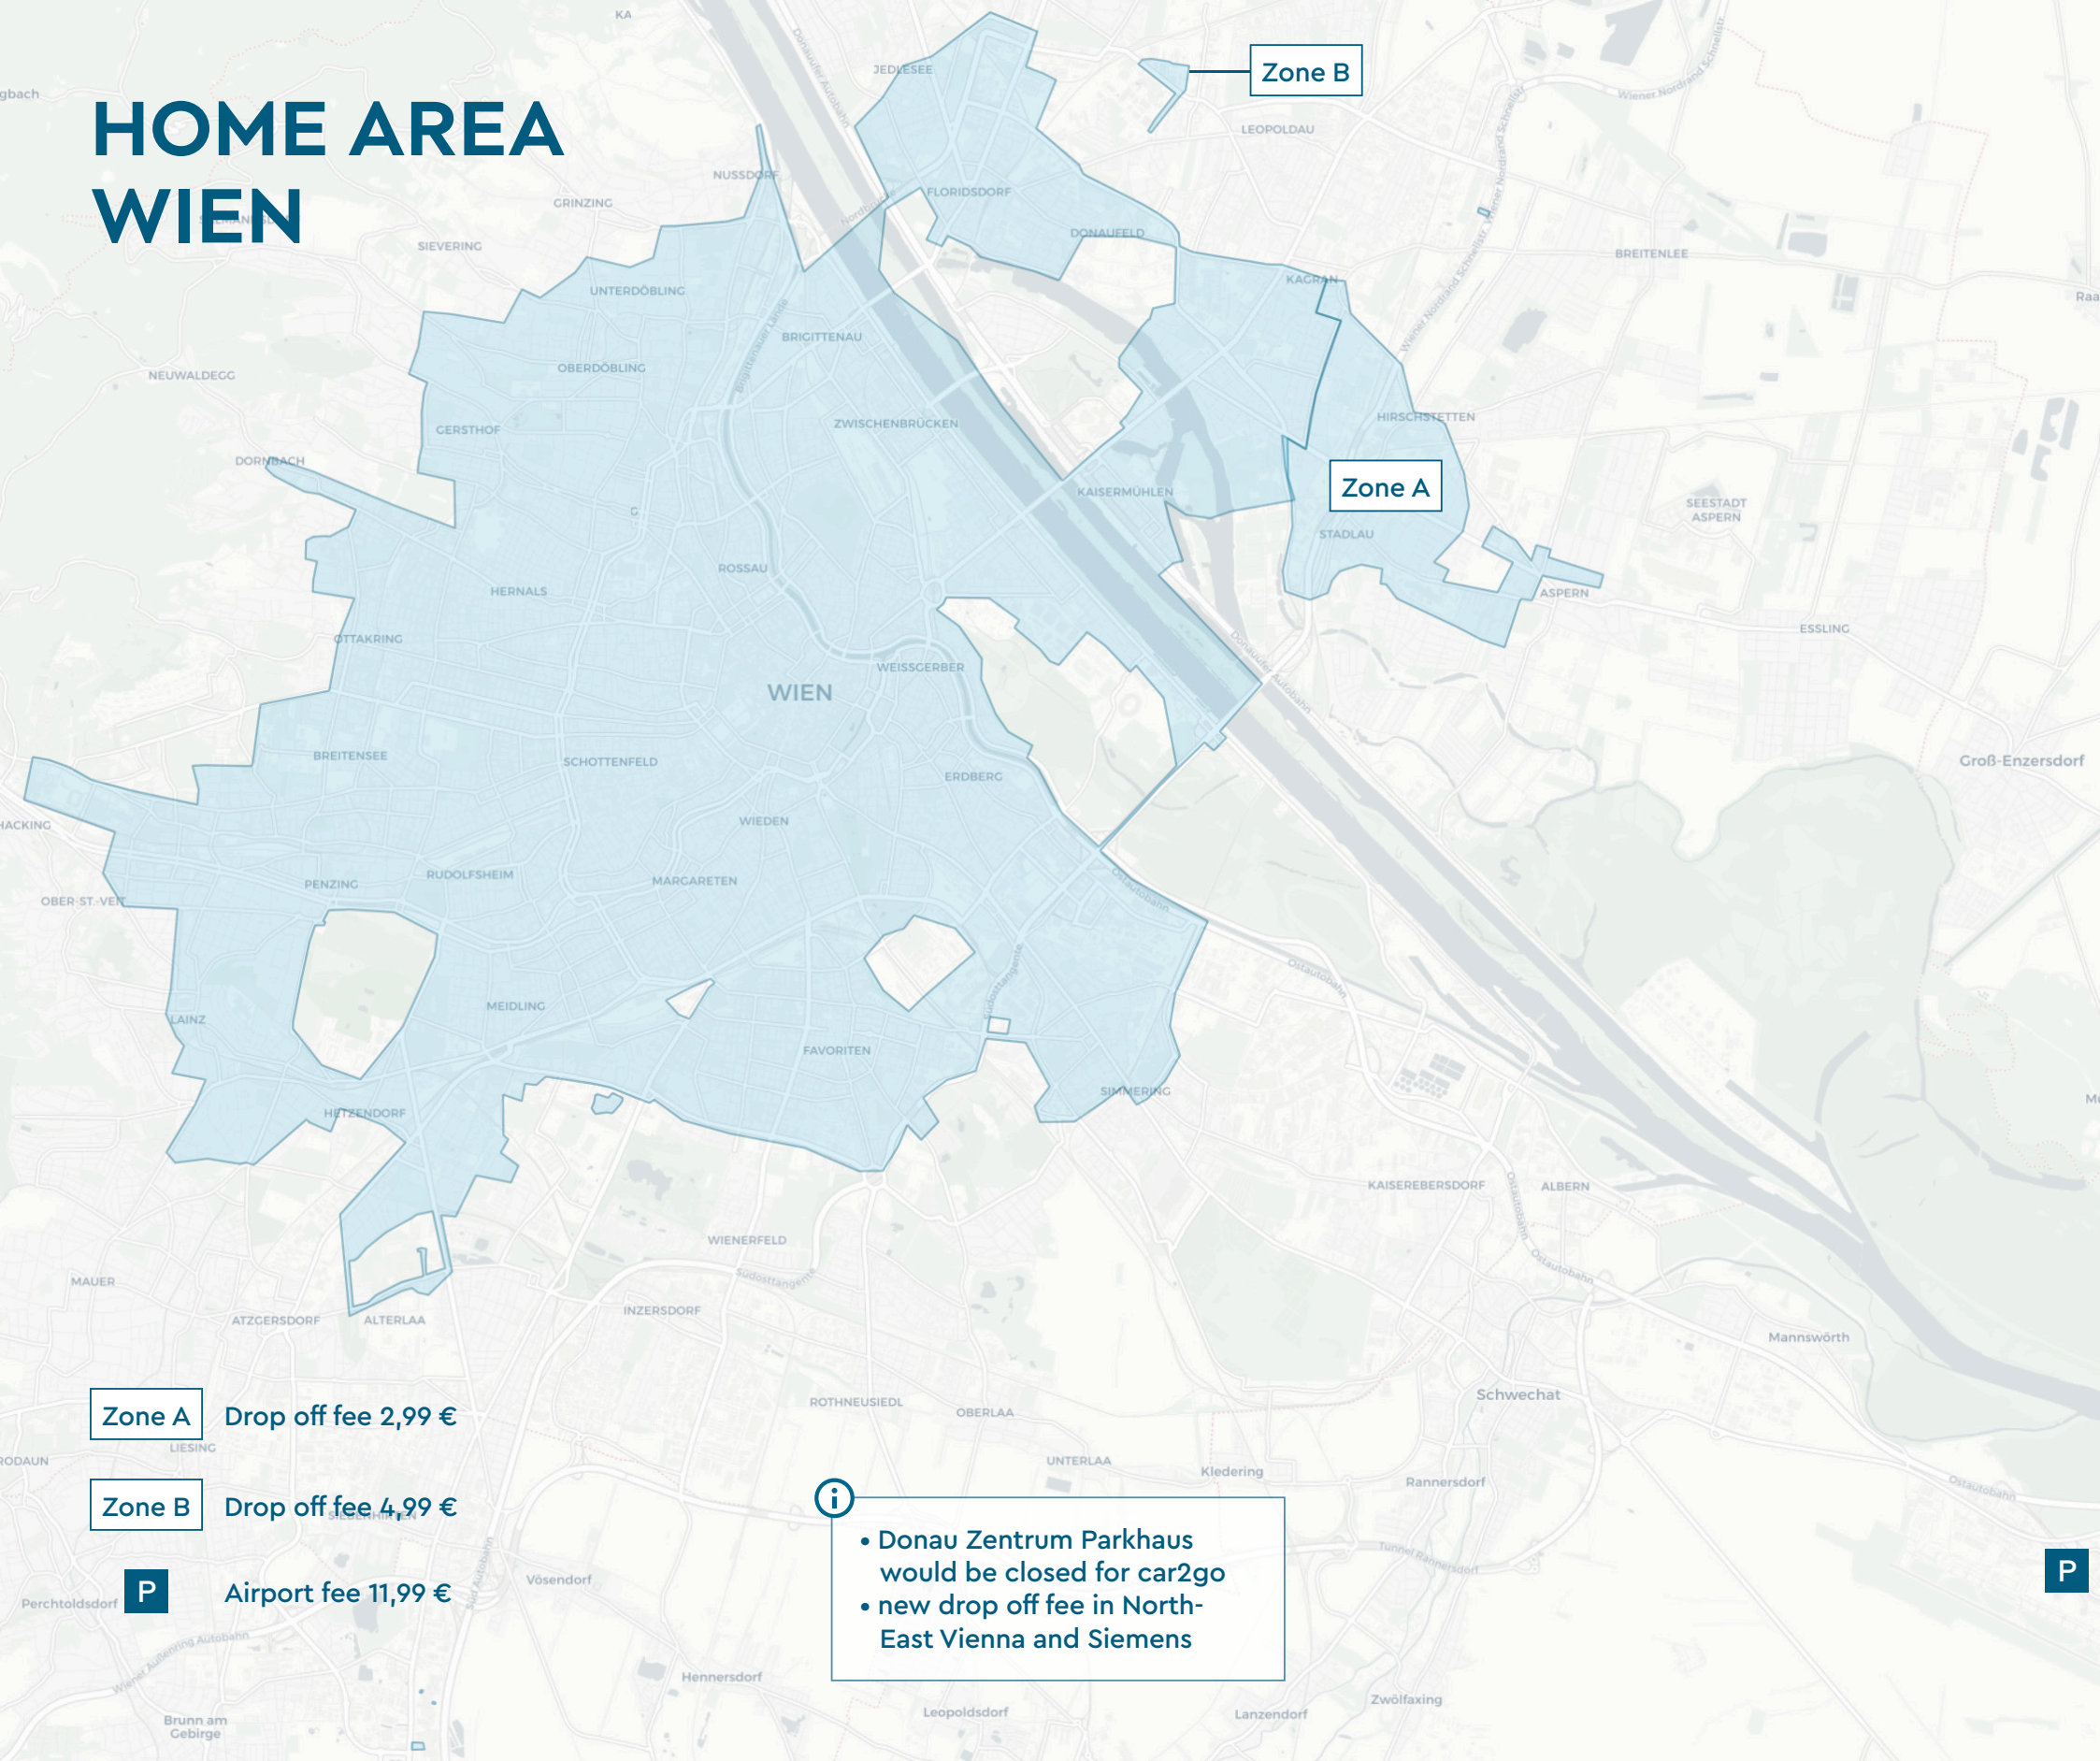

# HOME AREA WIEN

**Zone A** Drop off fee 2,99 €

**Zone B** Drop off fee 4,99 €

**P** Airport fee 11,99 €

**i**

- Donau Zentrum Parkhaus would be closed for car2go
- new drop off fee in North-East Vienna and Siemens