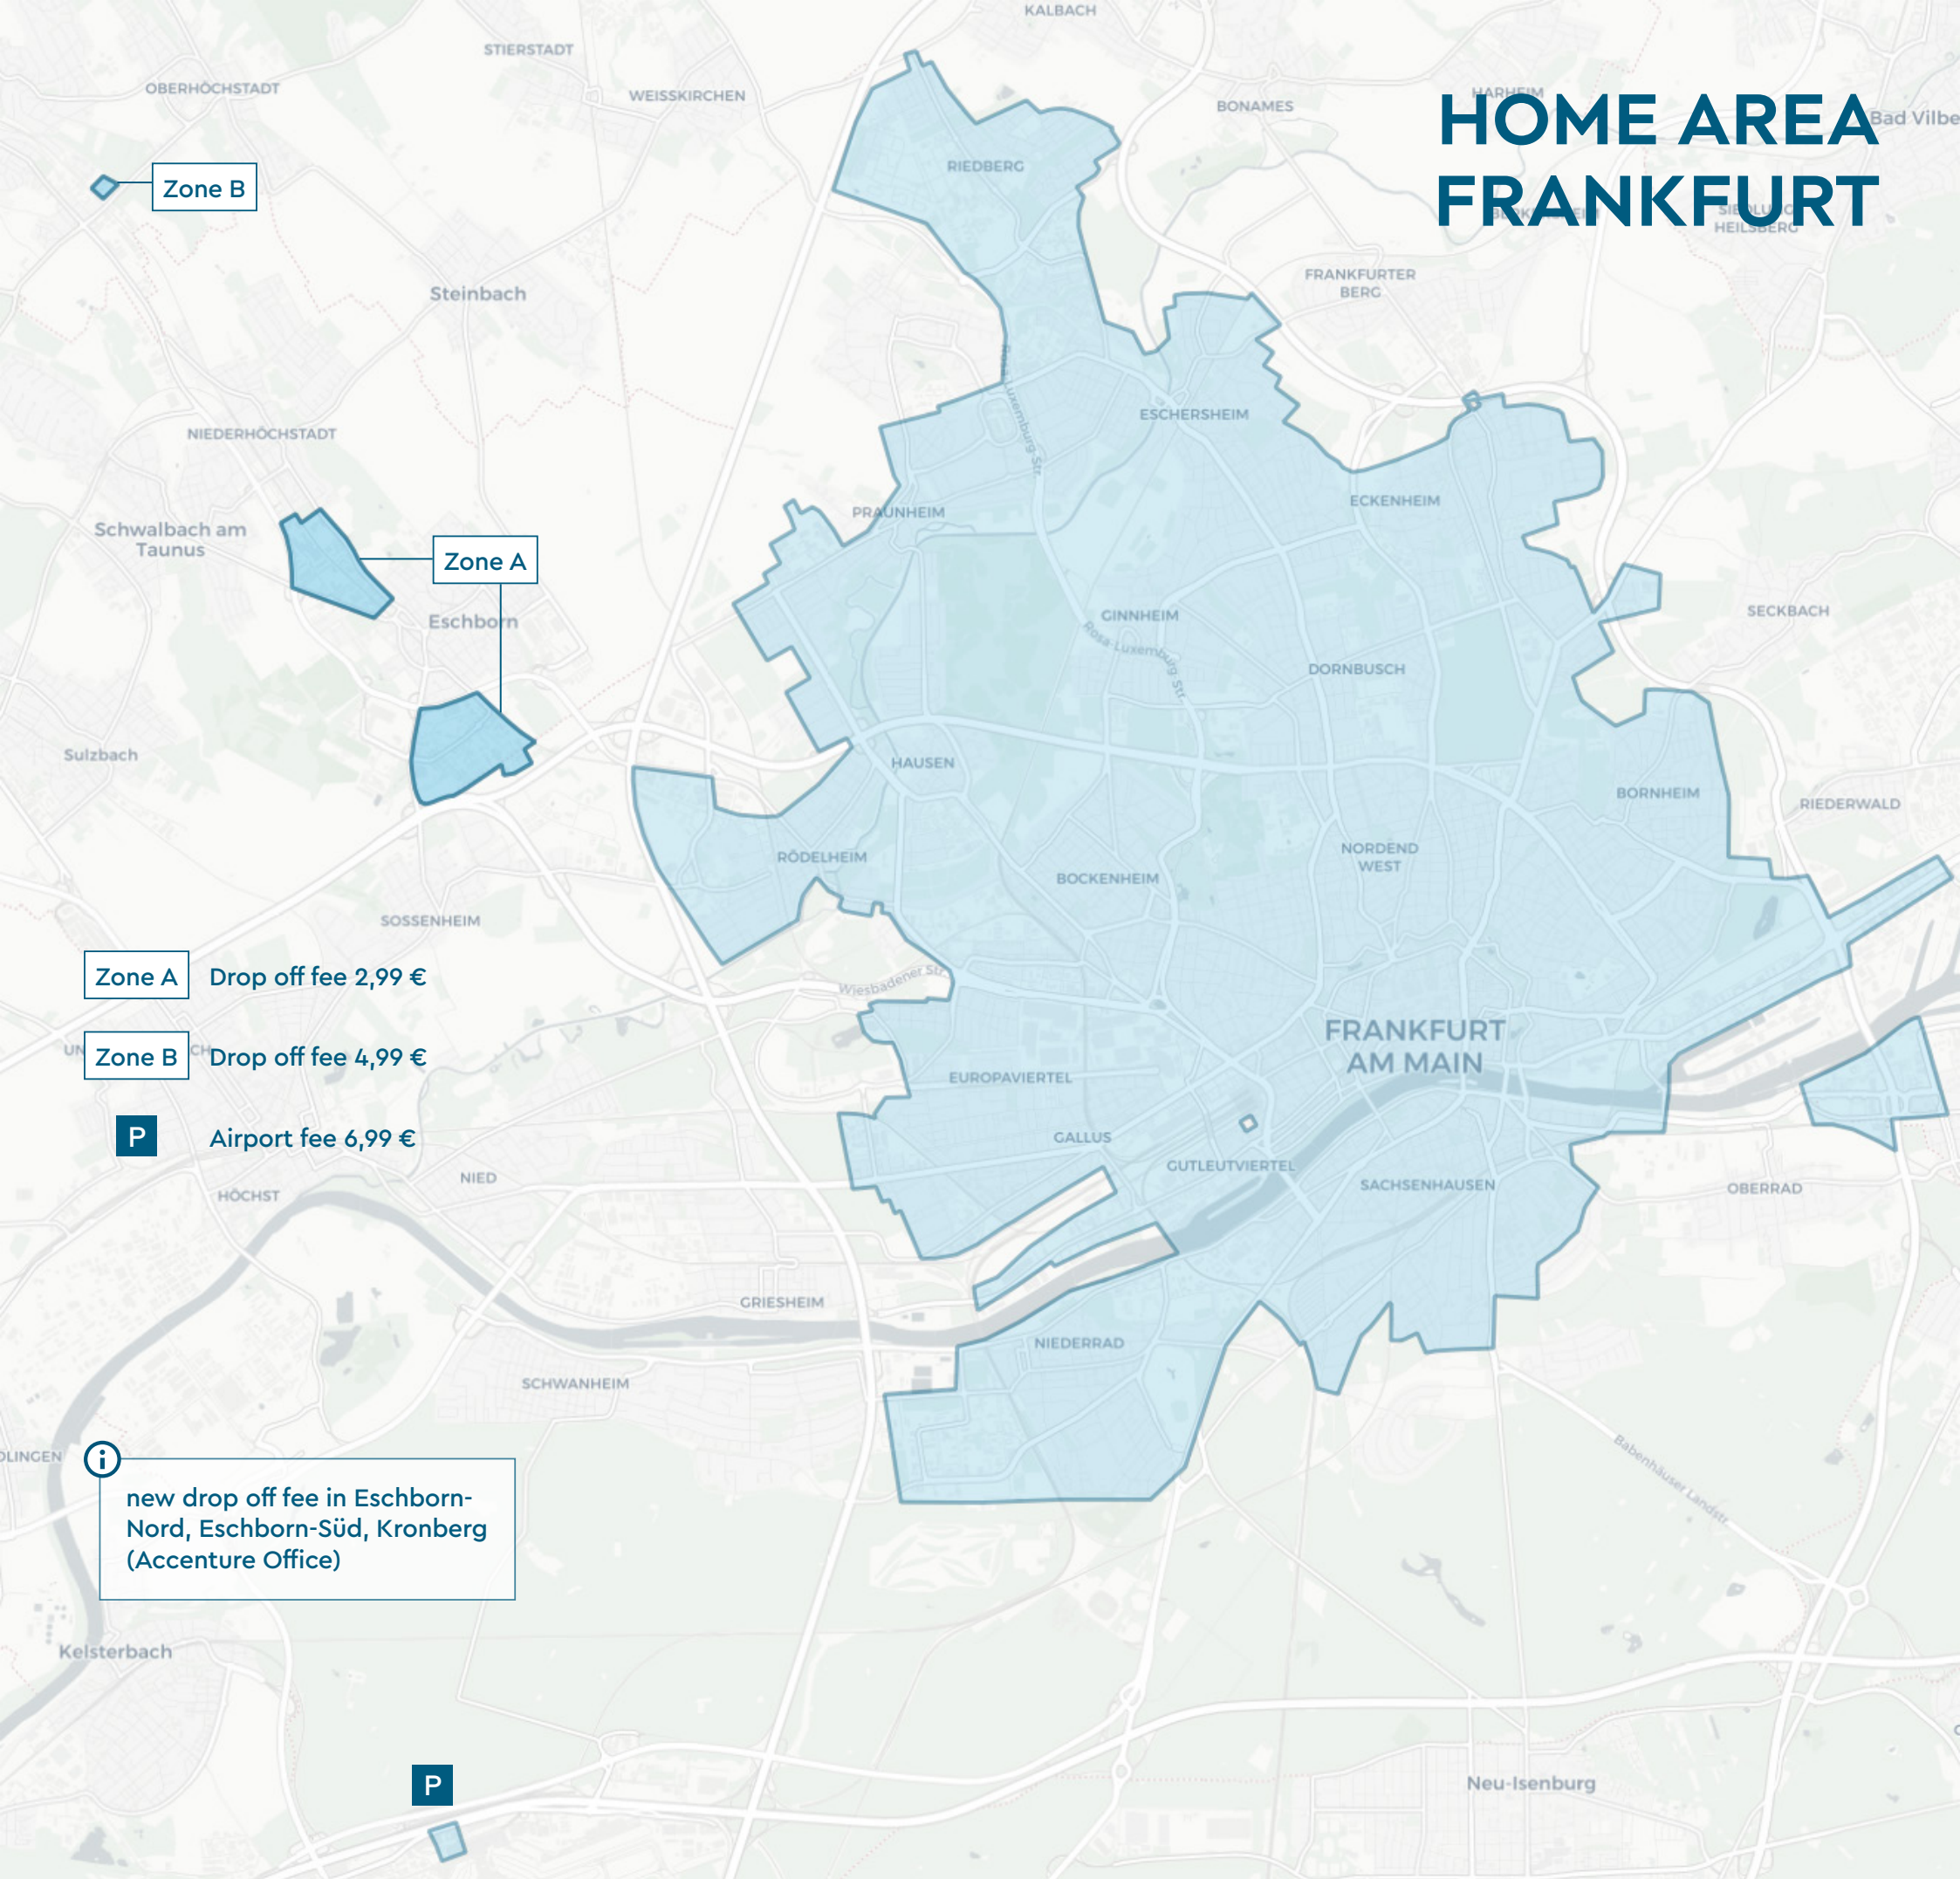

HOME AREA FRANKFURT

Zone A Drop off fee 2,99 €

Zone B Drop off fee 4,99 €

P Airport fee 6,99 €

i new drop off fee in Eschborn-Nord, Eschborn-Süd, Kronberg (Accenture Office)