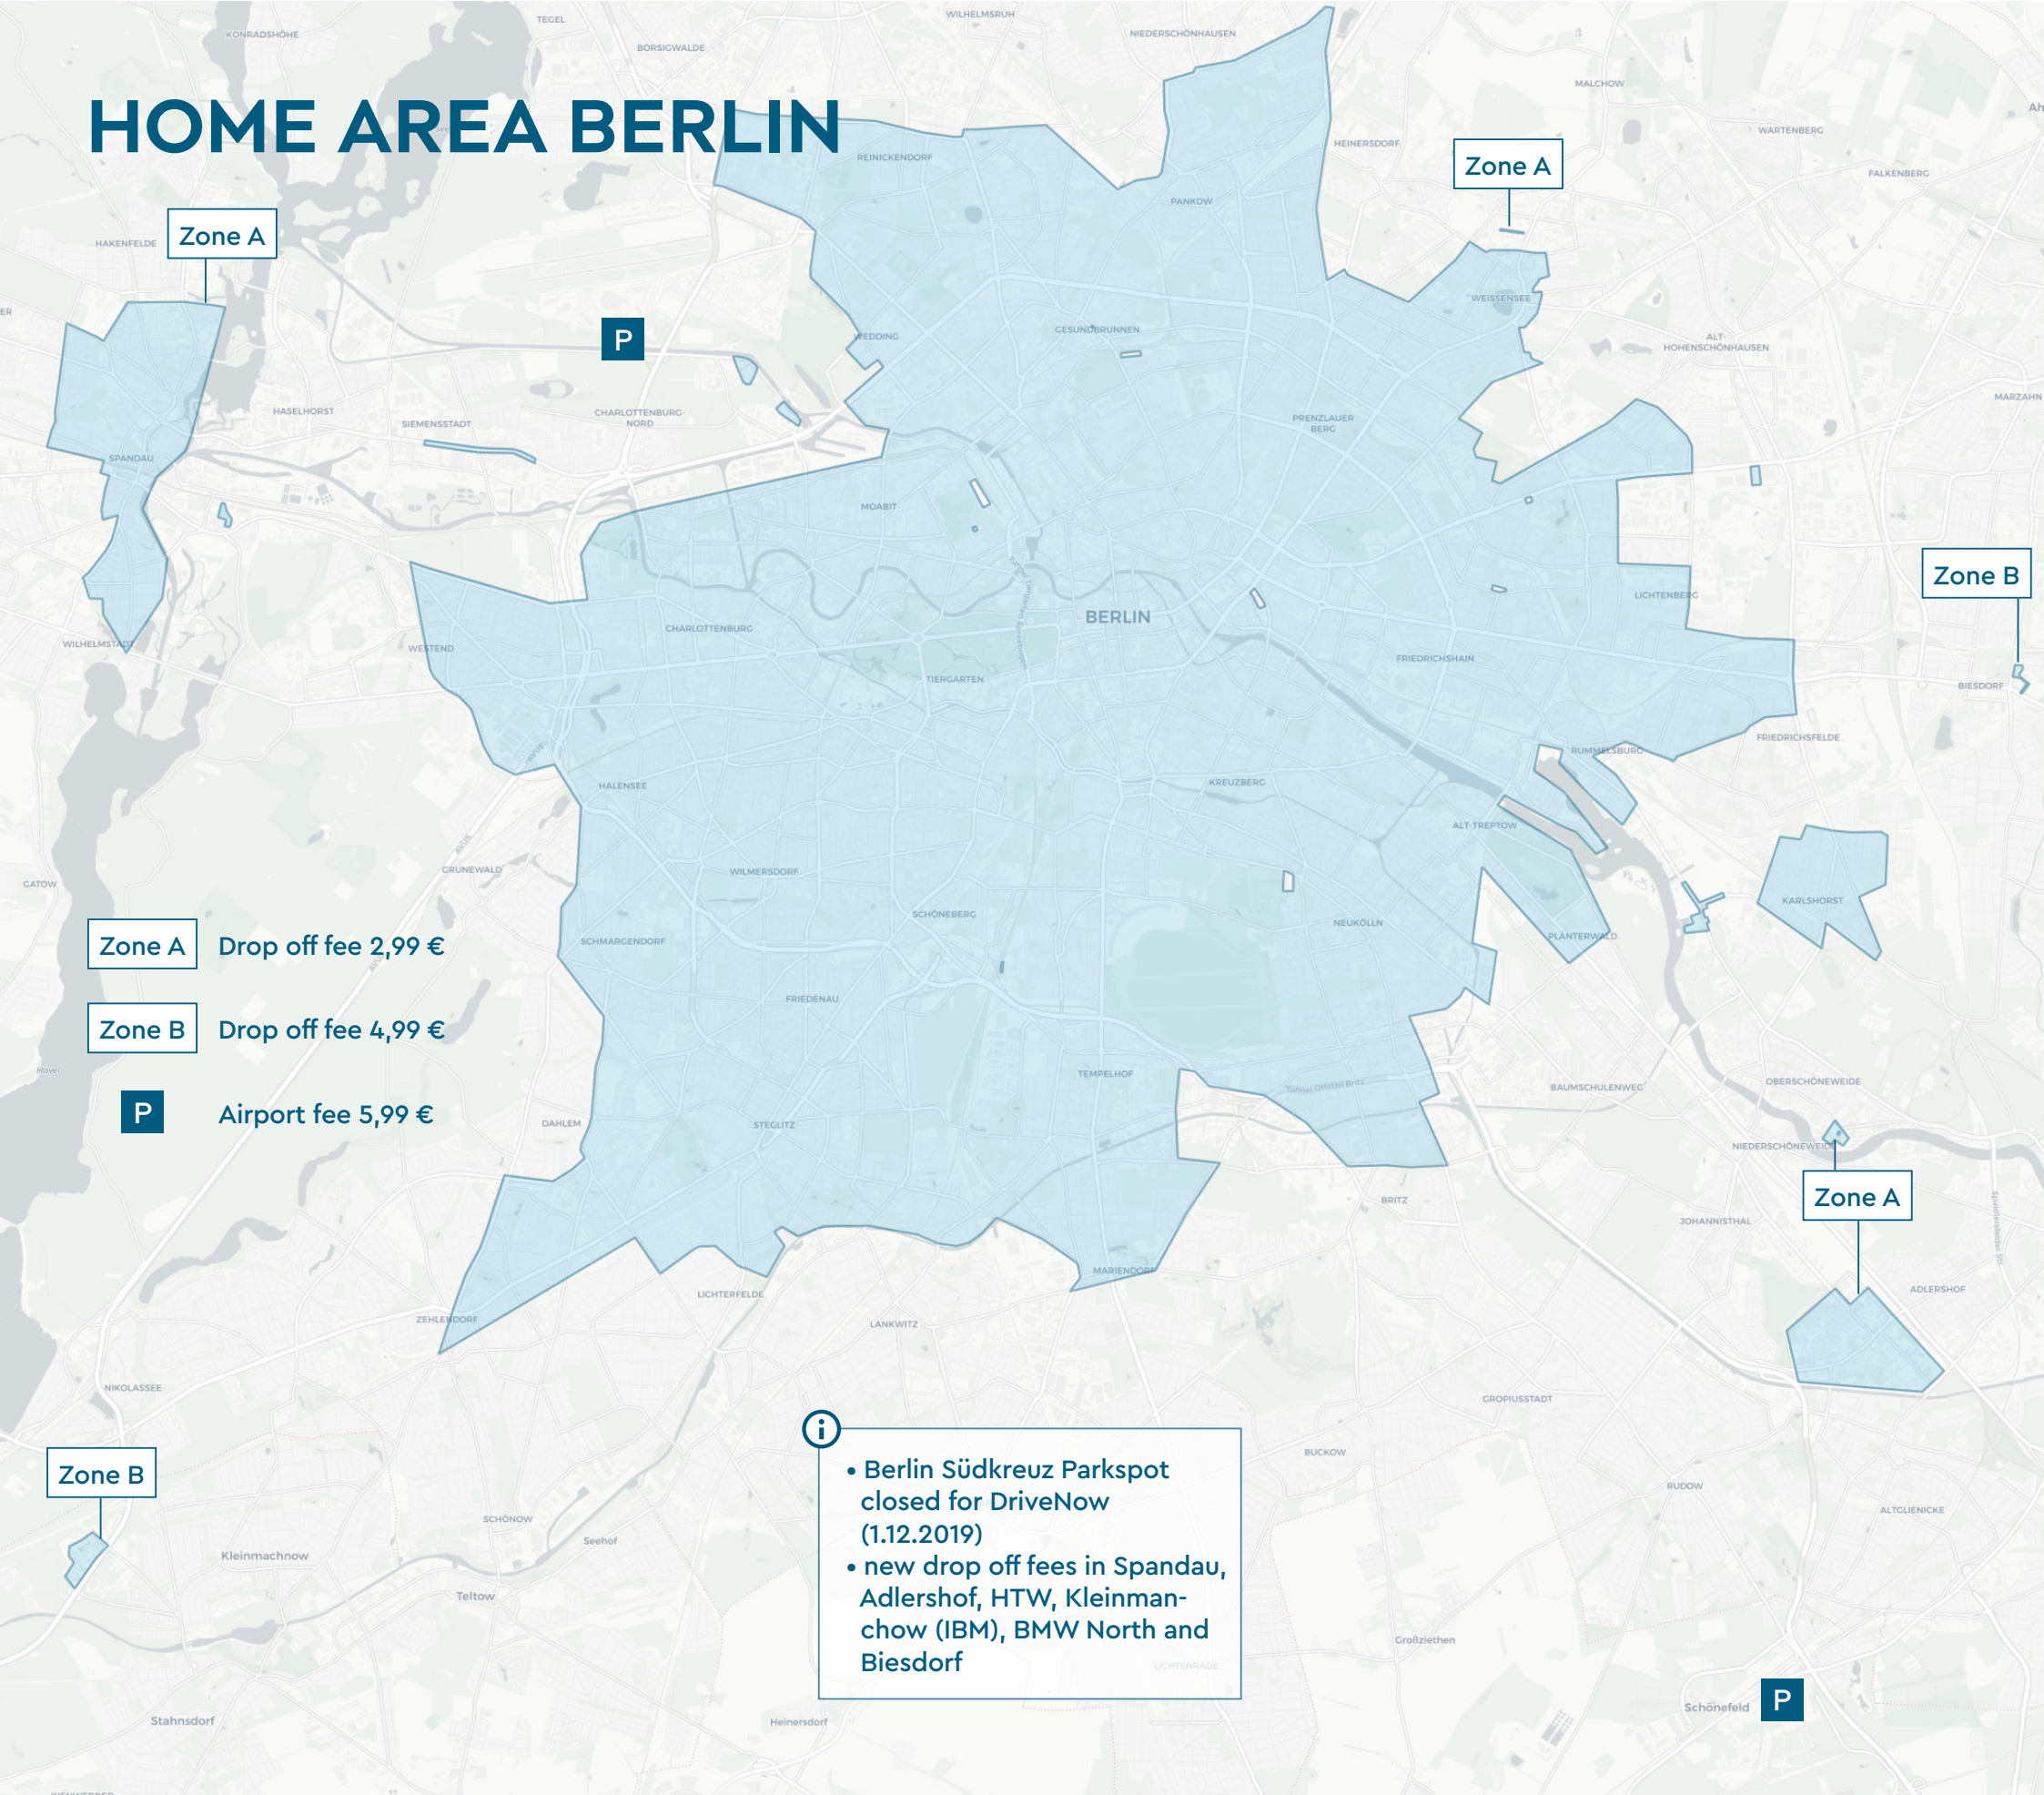

HOME AREA BERLIN

Zone A

Zone A

Zone B

Zone A Drop off fee 2,99 €

Zone B Drop off fee 4,99 €

P Airport fee 5,99 €

Zone A

Zone B

- Berlin Südkreuz Parkspot closed for DriveNow (1.12.2019)
- new drop off fees in Spandau, Adlershof, HTW, Kleinmachow (IBM), BMW North and Biesdorf