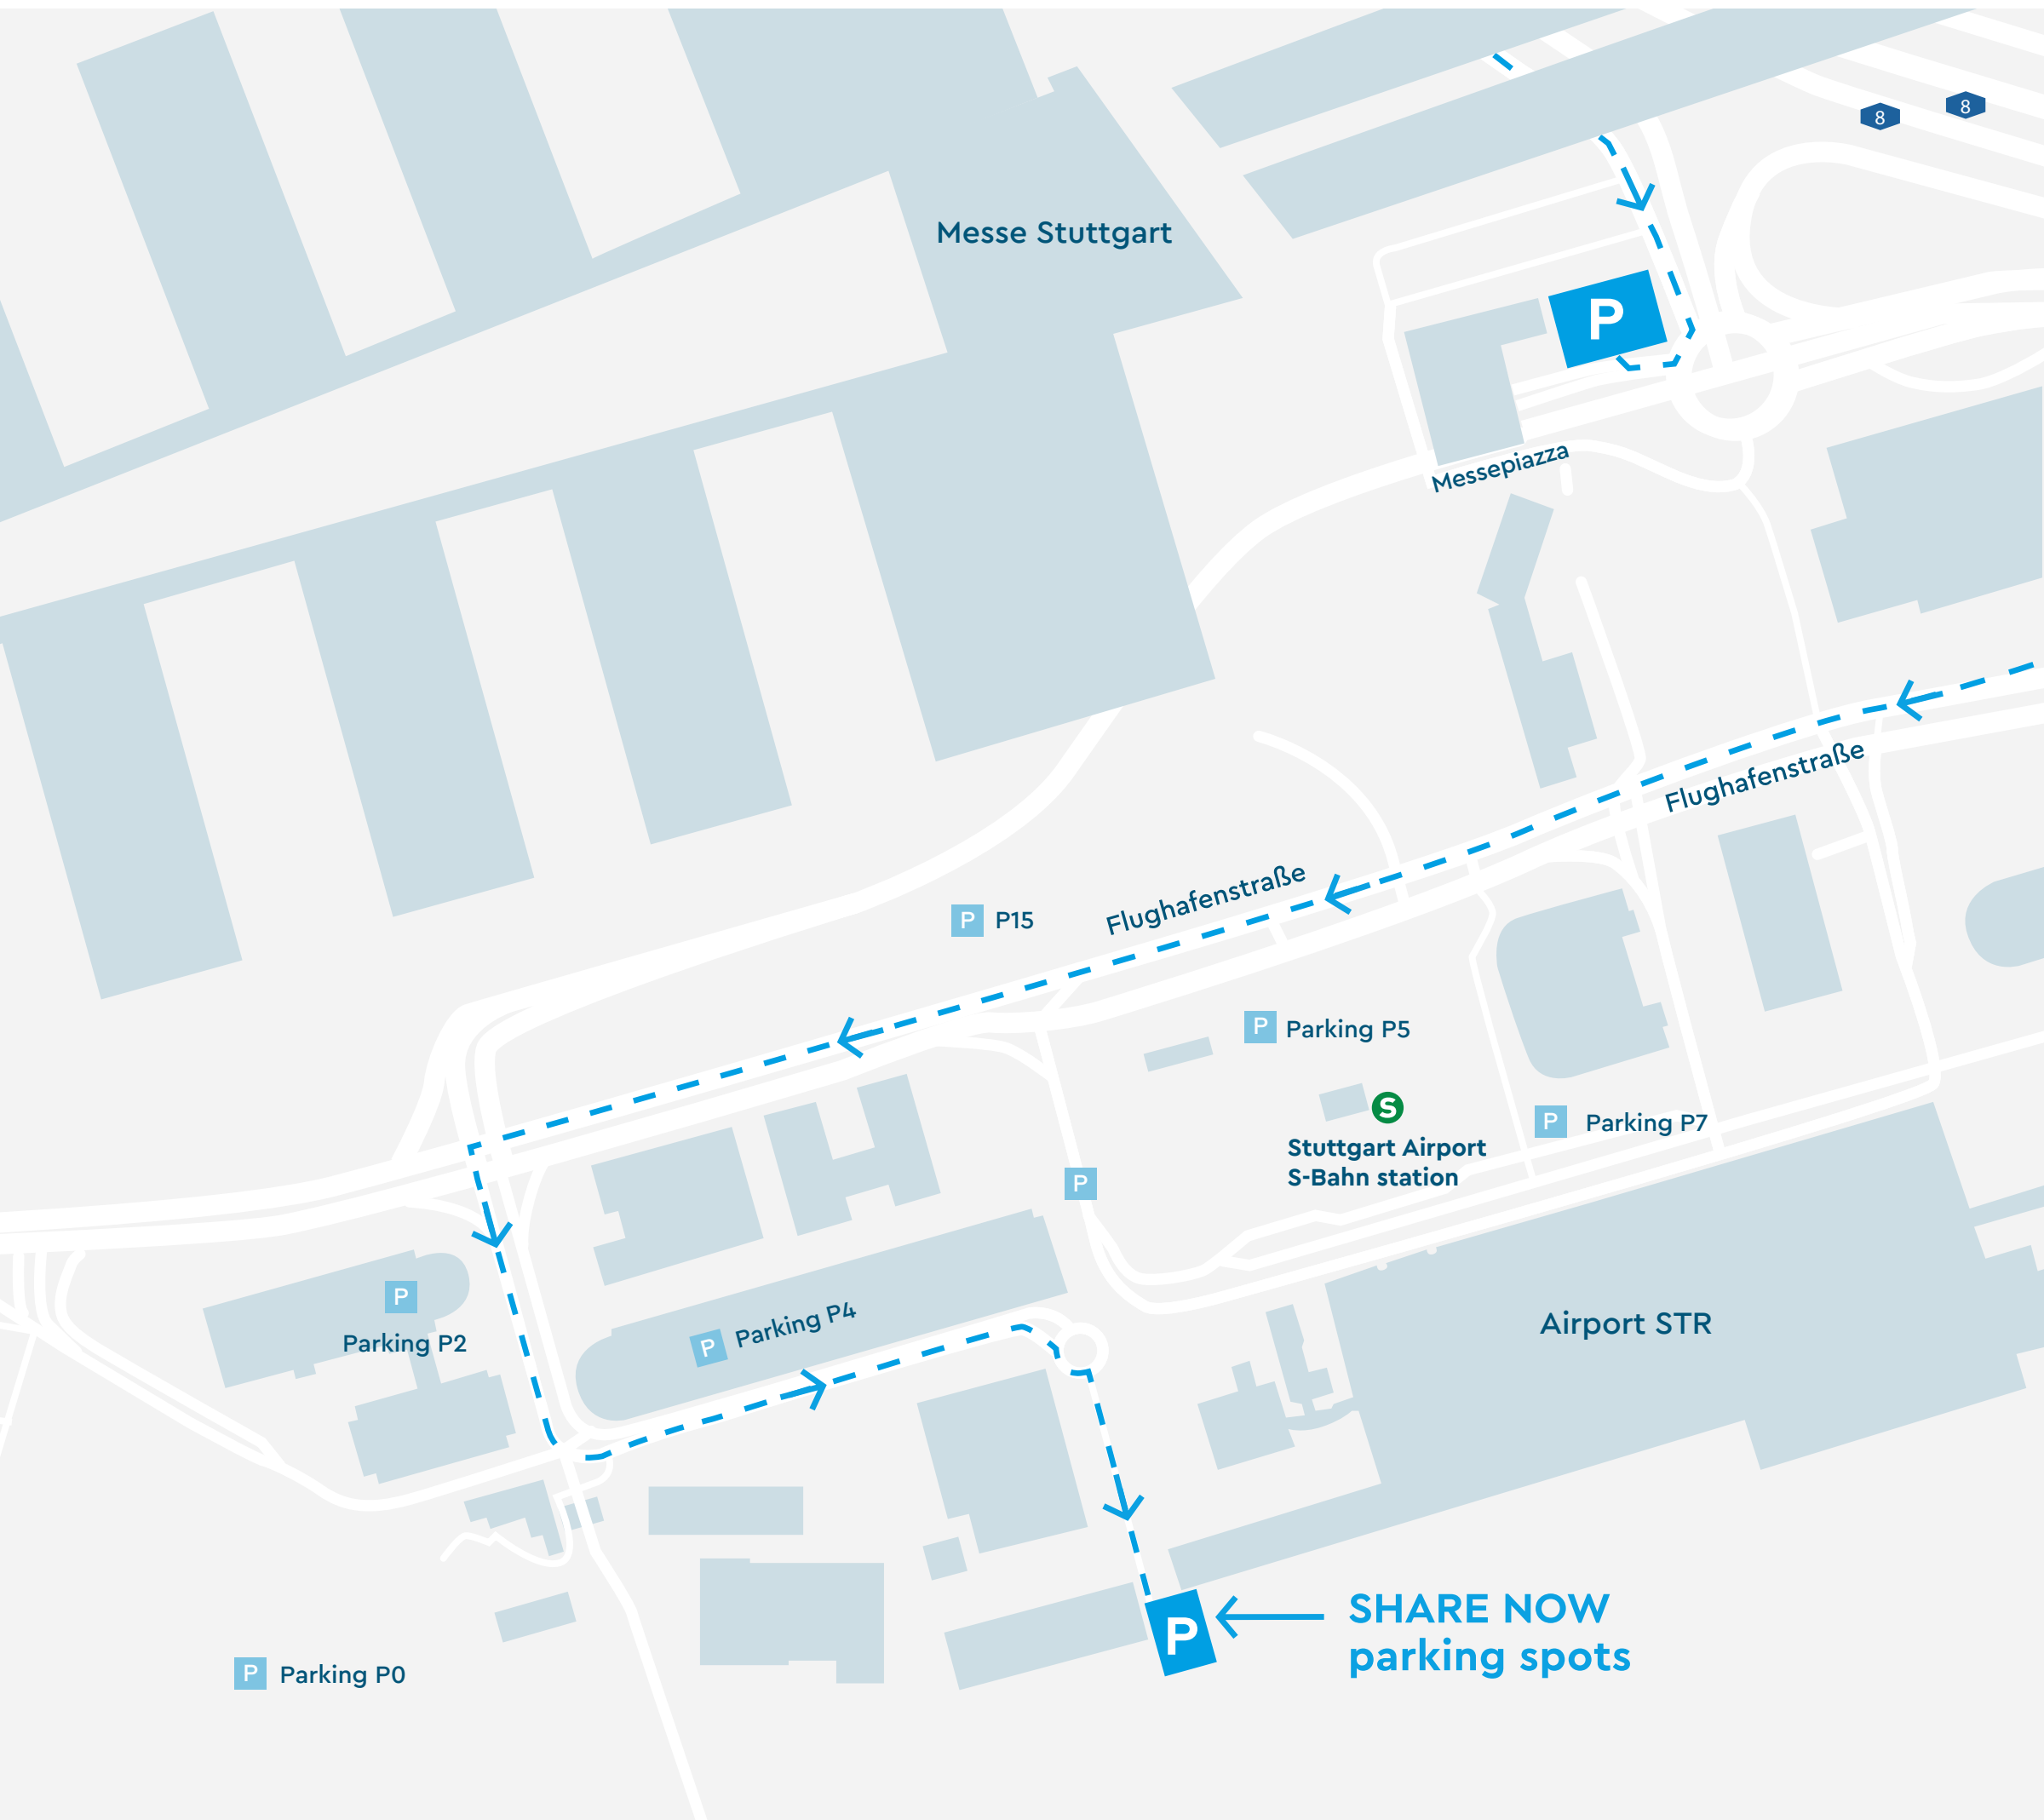

# STUTT GART AIRPORT

## Arrival and Parking

Messe Stuttgart

Messepiazza

Flughafenstraße

Flughafenstraße

Stuttgart Airport  
S-Bahn station

Airport STR

P Parking P0

P Parking P2

P Parking P4

P P15

P Parking P5

P Parking P7

SHARE NOW  
parking spots