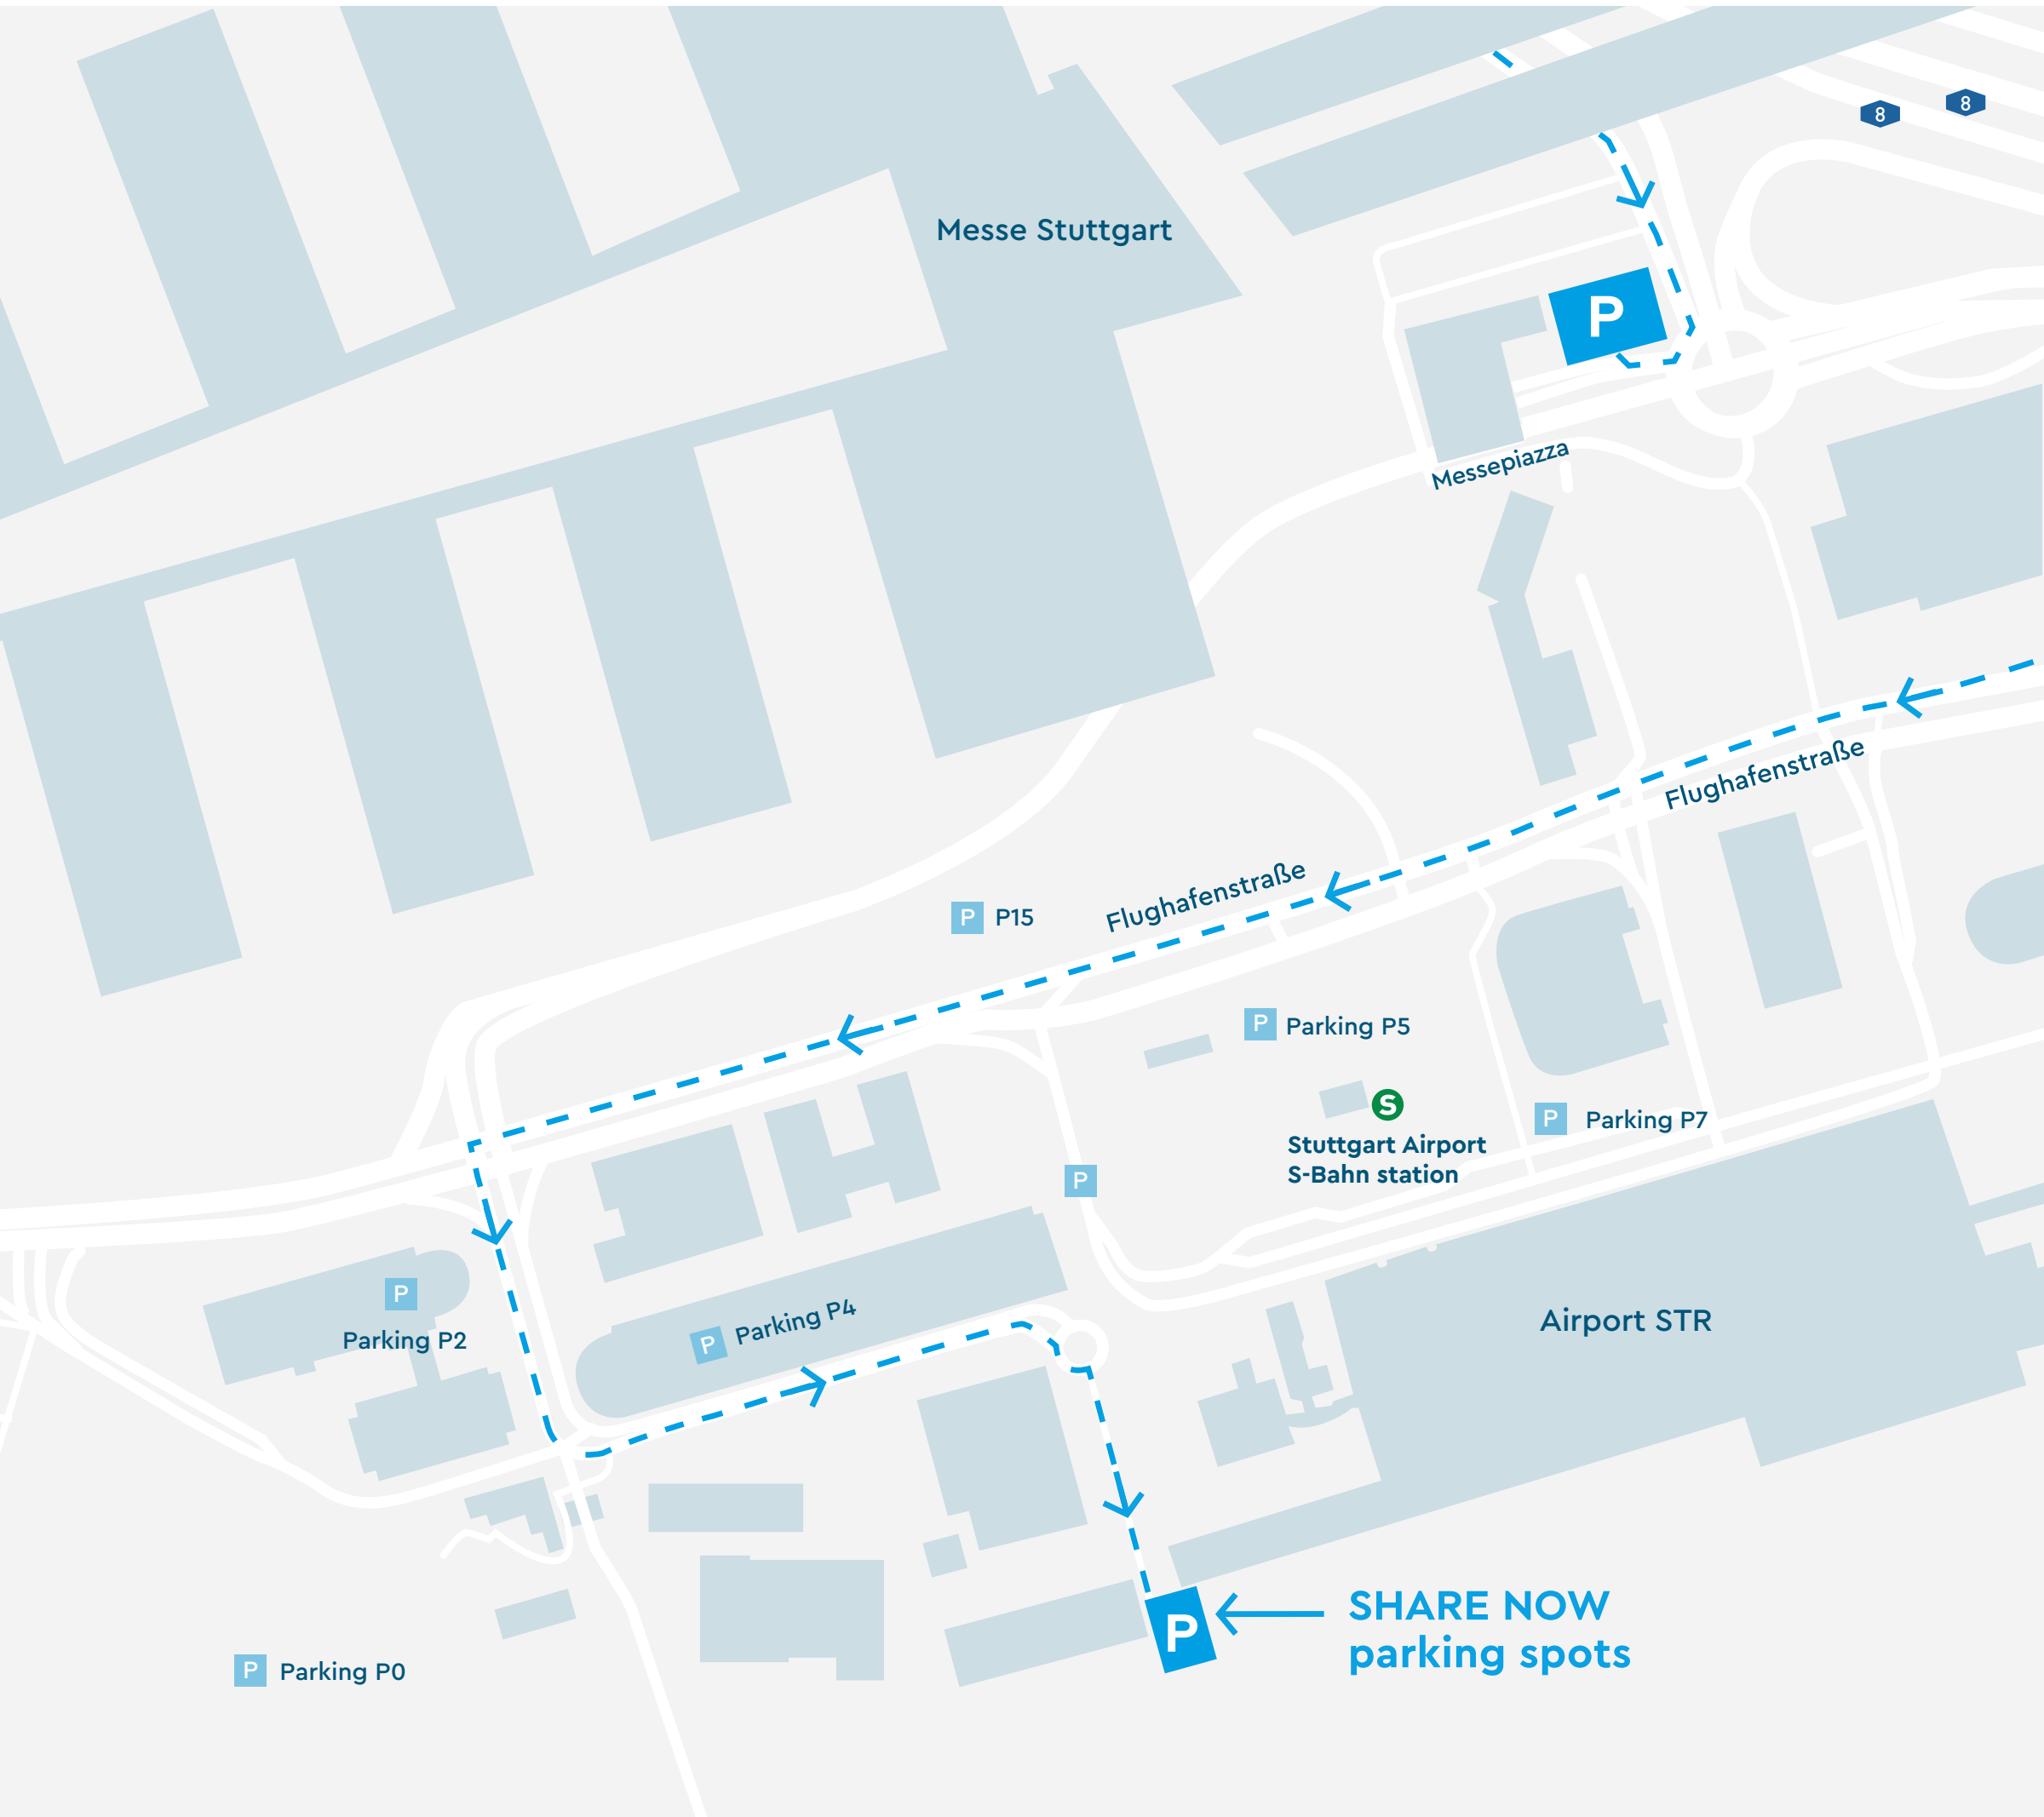

# STUTT GART AIRPORT

## Arrival and Parking

P Parking P0

P Parking P2

P Parking P4

P P15

P Parking P5

S  
Stuttgart Airport  
S-Bahn station

P Parking P7

Airport STR

P ← SHARE NOW  
parking spots