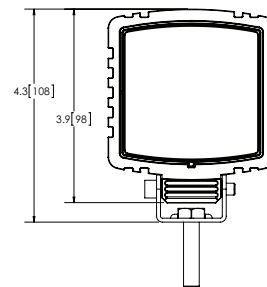

EW2470

EW2471

WORKLAMPS

EW2470 Series Square LED Worklamp

These compact worklamps offer the latest technology and very brightest white light for your application. Available in spot and flood beam patterns these unobtrusive worklamps provide extremely high light intensity despite their small size. These LED models offer over 80,000 hours of maintenance free life expectancy coupled with extremely low amp draw.

Models

PART NO.	VOLTAGE	AMPS	RAW LUMENS	EFFECTIVE LUMENS	TYPE
EW2471	12-24	1.2	550	500	Flood
EW2470	12-24	1.2	600	550	Spot

Features and Benefits

- Five 3-watt LEDs
- 12-24 VDC
- Compact design
- Aluminium heatsink housing
- Polycarbonate lens
- Steel mounting bracket

Dimensions

Beam Pattern