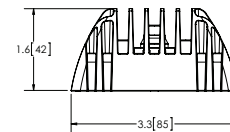

Models

PART NO.	VOLTAGE	AMPS	RAW LUMENS	EFFECTIVE LUMENS	TYPE
EW2471	12-24	1.2	550	500	Flood
EW2470	12-24	1.2	600	550	Spot

Features and Benefits

- Five 3-watt LEDs
- 12-24 VDC
- Compact design
- Aluminium heatsink housing
- Polycarbonate lens
- Steel mounting bracket

Dimensions

Beam Pattern