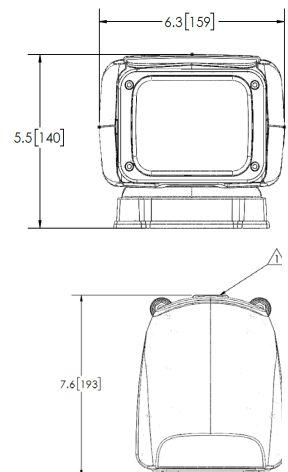

The EW3000/3001 offers 350-degree rotation and a 90 degree tilt range, with patent pending reflective optics. ASA resin housing makes the EW3000/3001 corrosion, UV and impact resistant.

Models

PART NO.	VOLTAGE	AMPS	BEAM DISTANCE	RAW LUMENS	CANDELAS	TILT RANGE	COLOR
EW3000	12-24	1.7	2,050 ft	1750	88,000	90°	Black
EW3001	12-24	1.7	2,050 ft	1750	88,000	90°	White

Features and Benefits

- Six 5-watt LEDs
- Permanent or magnet mount available
- Aluminum heatsink light head
- Polycarbonate housing

Dimensions

ISOLUX (6 LED)

Replacement Parts & Accessories

Description	Part No.
Replacement Remote	ER3010