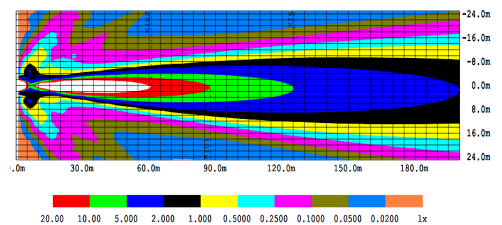

Replacement Parts & Accessories

Description	Part No.
Replacement Remote	ER3010