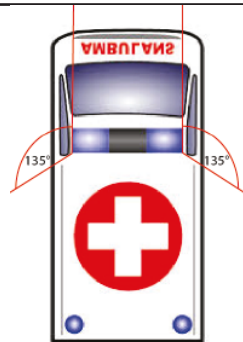

Features

- Vertical surface mounting
- Flexible construction length
- Wide variety of R65 options
- Non R65 options available
- Wide range of optional light units
- Integrated lens sealing system
- ECE R10.05, IP54, ECE R65* Class 2 ht
- Variety of flash patterns
- R65 applies to specific configurations*