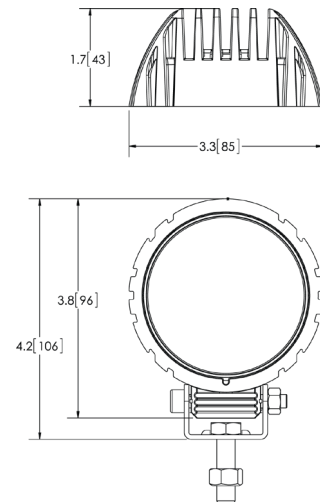

#### Models

PART NO.	VOLTAGE	AMPS	RAW LUMENS	EFFECTIVE LUMENS	TYPE
EW2481	12-24	1.2	600	600	Flood
EW2480	12-24	1.2	550	500	Spot

#### Features and Benefits

- Five 3-watt LEDs
- 12-24 VDC
- Compact design
- Aluminum heatsink housing
- Polycarbonate lens
- Steel mounting bracket

#### Dimensions