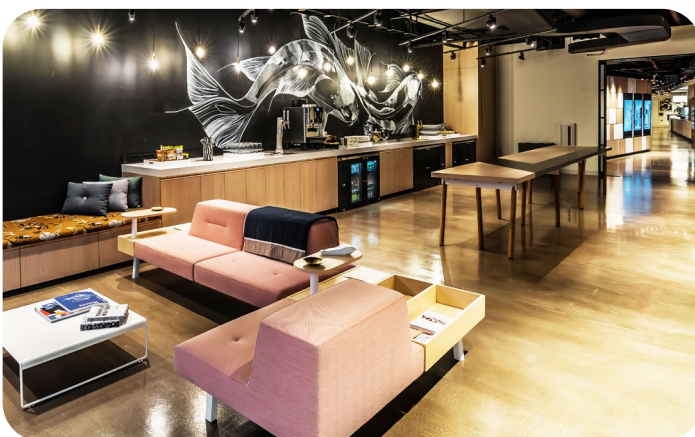

237 Park Avenue

Convene at 237 Park Avenue is a modern event facility next to Grand Central Station, perfect for executive retreats, corporate off-sites, and private evening receptions. The easily accessible venue is custom-built with unique features for an elevated experience, such as a built-in fireplace, curated art, bronze beer taps, video walls, and plush lounge seating.

FLEXIBLE MEETING
& EVENT SPACE

EVENT PLANNING
SERVICES

ON-SITE
GOURMET CHEF

UNLIMITED ON-SITE
DRINKS & SNACKS

Floorplan & Capacities

1ST FLOOR

	DIMENSION [FT]	AREA [SQ FT]	CEILING HT [FT]	RECEPTION	THEATER	CLASSROOM	CONFERENCE	U-SHAPE	PODS
The Forum	57' x 46'	2,622'	14'	250	250	141	36	42	144
The Innovation Space	28' x 25'	750'	14'	40	75	33	24	21	36
The Hub	38' x 25'	944'	14'	56	87	51	30	30	48
The Library	23' x 29'	691'	16'	40	65	36	18	24	36
The Boardroom	26' x 17'	427'	9'	n/a	n/a	n/a	12	n/a	n/a
The Club Parlor	30' x 29'	908'	11'	50	75	45	18	27	42
The Club Studio	16' x 17'	294'	23'	n/a	n/a	n/a	10	n/a	n/a
The Club Work Area	16' x 31'	520'	23'	n/a	49	36	24	27	30
The Club		961'	16'	75	n/a	n/a	n/a	n/a	n/a
Dining and Display	30' x 80'	1,850'	16'	275	n/a	n/a	n/a	n/a	n/a