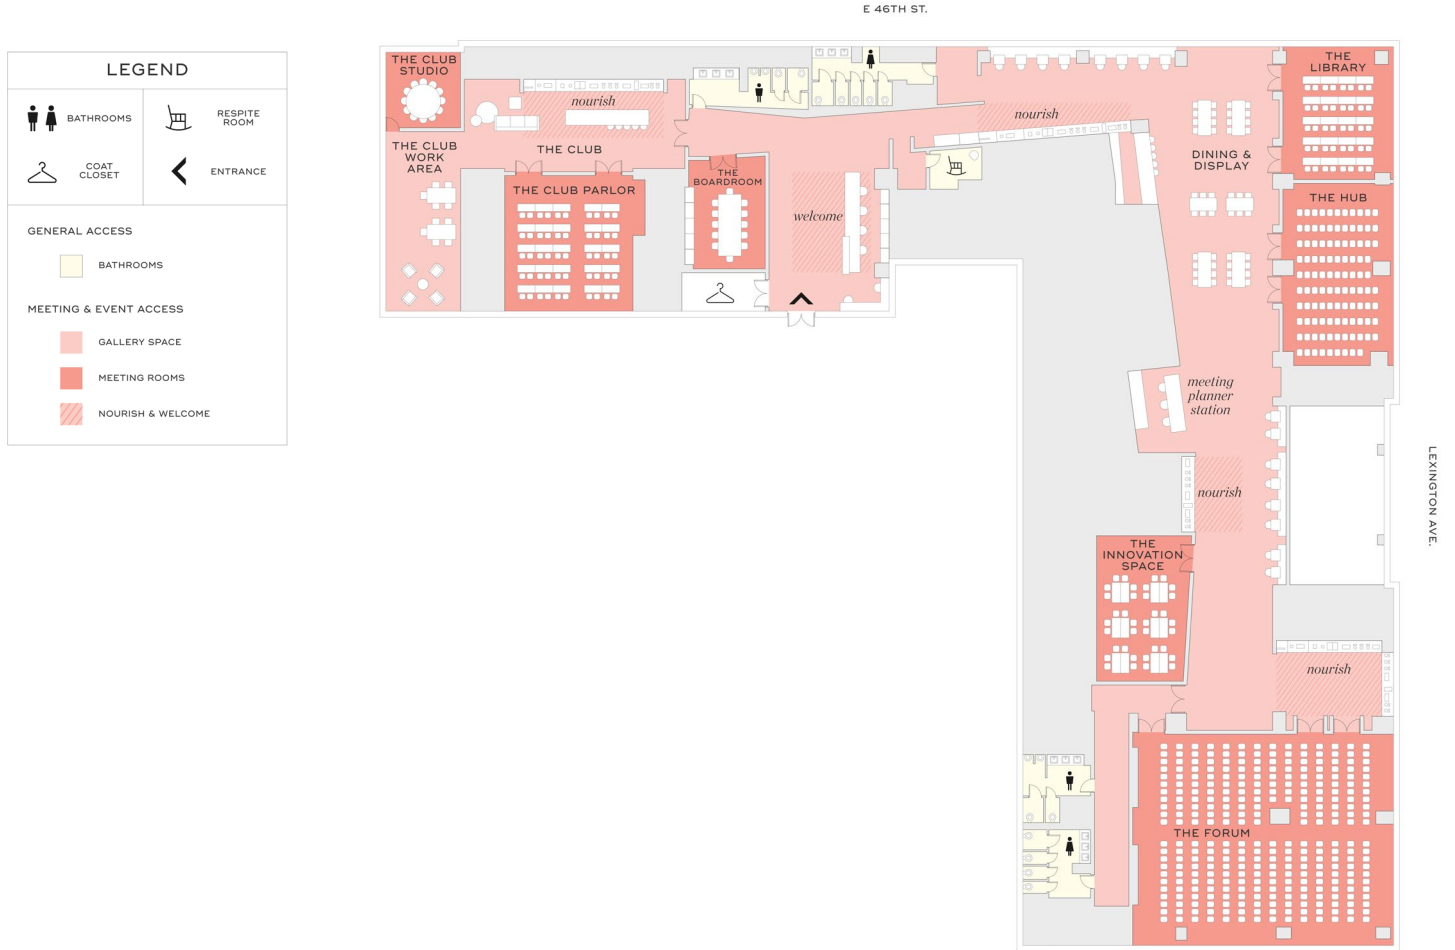

237 Park Avenue

Convene at 237 Park Avenue is a modern event facility next to Grand Central Station, perfect for executive retreats, corporate off-sites, and private evening receptions. The easily accessible venue is custom-built with unique features for an elevated experience, such as a built-in fireplace, curated art, bronze beer taps, video walls, and plush lounge seating.

7

MEETING ROOMS

250

MAX ROOM CAPACITY

30,000

SQUARE FEET

HIGH-SPEED
WIFI

STATE OF THE ART
TECHNOLOGY

FLEXIBLE MEETING
& EVENT SPACE

EVENT PLANNING
SERVICES

ON-SITE
GOURMET CHEF

UNLIMITED ON-SITE
DRINKS & SNACKS

Floorplan & Capacities

1ST FLOOR

	DIMENSION [FT]	AREA [SQ FT]	CEILING HT [FT]	RECEPTION	THEATER	CLASSROOM	CONFERENCE	U-SHAPE	PODS
The Forum	57' x 46'	2,622'	14'	250	250	141	36	42	144
The Innovation Space	28' x 25'	750'	14'	40	75	33	24	21	36
The Hub	38' x 25'	944'	14'	56	87	51	30	30	48
The Library	23' x 29'	691'	16'	40	65	36	18	24	36
The Boardroom	26' x 17'	427'	9'	n/a	n/a	n/a	12	n/a	n/a
The Club Parlor	30' x 29'	908'	11'	50	75	45	18	27	42
The Club Studio	16' x 17'	294'	23'	n/a	n/a	n/a	10	n/a	n/a
The Club Work Area	16' x 31'	520'	23'	n/a	49	36	24	27	30
The Club		961'	16'	75	n/a	n/a	n/a	n/a	n/a
Dining and Display	30' x 80'	1,850'	16'	275	n/a	n/a	n/a	n/a	n/a