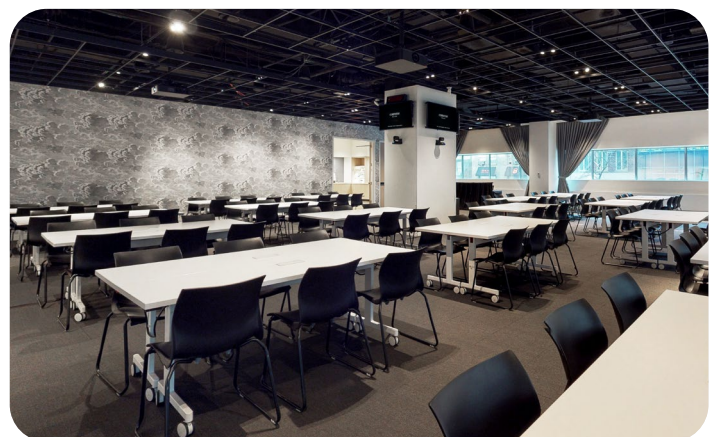

237 Park Avenue

Convene at 237 Park Avenue is a modern event facility next to Grand Central Station, perfect for executive retreats, corporate off-sites, and private evening receptions. The easily accessible venue is custom-built with unique features for an elevated experience, such as a built-in fireplace, curated art, bronze beer taps, video walls, and plush lounge seating.

FLEXIBLE MEETING
& EVENT SPACE

EVENT PLANNING
SERVICES

ON-SITE
GOURMET CHEF

UNLIMITED ON-SITE
DRINKS & SNACKS

Floorplan & Capacities

1ST FLOOR

	DIMENSION [FT]	AREA [SQ FT]	CEILING HT [FT]	RECEPTION	THEATER	CLASSROOM	CONFERENCE	U-SHAPE	PODS
The Forum	57' x 46'	2,622'	14'	250	250	141	36	42	144
The Innovation Space	28' x 25'	750'	14'	40	75	33	24	21	36
The Hub	38' x 25'	944'	14'	56	87	51	30	30	48
The Library	23' x 29'	691'	16'	40	65	36	18	24	36
The Boardroom	26' x 17'	427'	9'	n/a	n/a	n/a	12	n/a	n/a
The Club Parlor	30' x 29'	908'	11'	50	75	45	18	27	42
The Club Studio	16' x 17'	294'	23'	n/a	n/a	n/a	10	n/a	n/a
The Club Work Area	16' x 31'	520'	23'	n/a	49	36	24	27	30
The Club		961'	16'	75	n/a	n/a	n/a	n/a	n/a
Dining and Display	30' x 80'	1,850'	16'	275	n/a	n/a	n/a	n/a	n/a