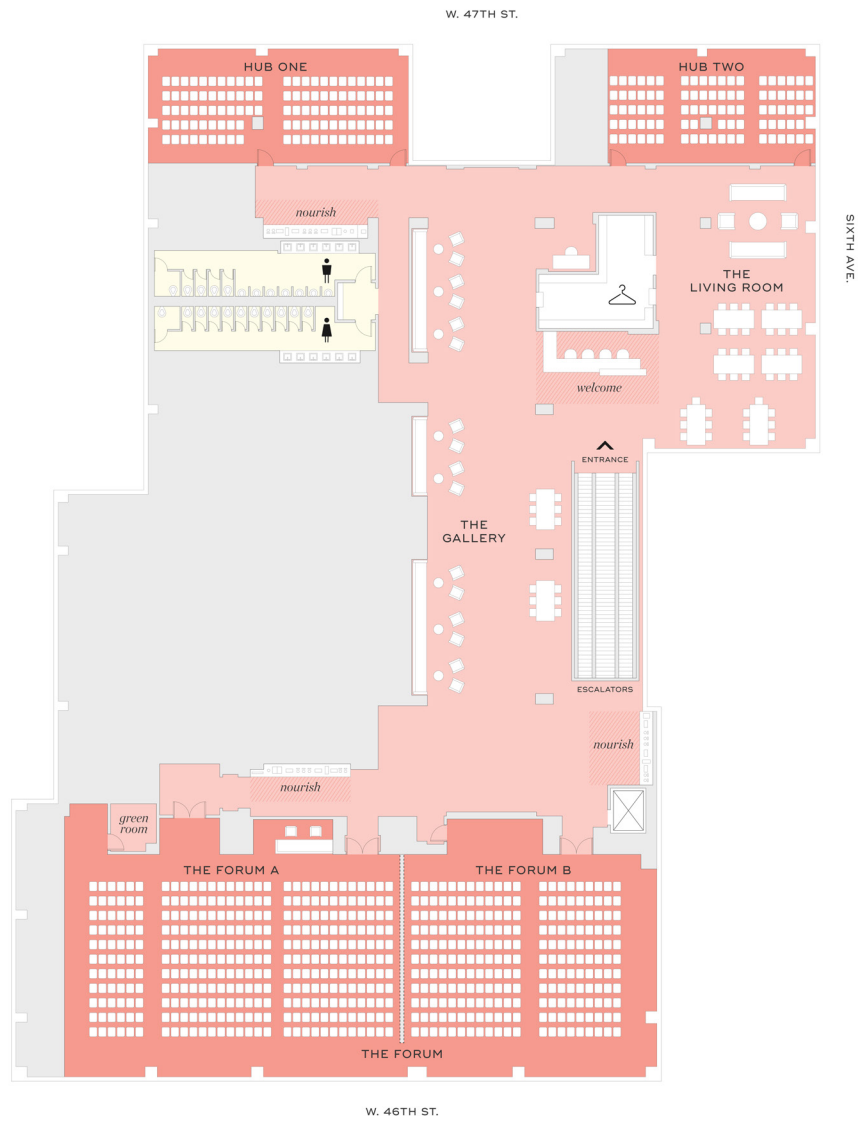

117 West 46th Street

Convene at 117 West 46th Street is our largest event venue in Midtown West Manhattan. Located between Times Square and Rockefeller Center, it's the ideal space for your next summit, awards dinner, town hall, or gala. With "white-box" design capability and a large yet intimate space, this full-service facility redefines sophistication and elegance, making it perfect for "corporate-meets-social" receptions and plated dinners.

4
MEETING ROOMS

536
MAX ROOM CAPACITY

35,000
SQUARE FEET

HIGH SPEED
WIFI

STATE OF THE ART
TECHNOLOGY

FLEXIBLE MEETING
& EVENT SPACE

EVENT PLANNING
SERVICES

ON-SITE
GOURMET CHEF

UNLIMITED ON/SITE
DRINKS & SNACKS

Floorplan & capacities

2ND FLOOR

LEGEND

BATHROOMS	COAT CLOSET
ELEVATOR	ENTRANCE

GENERAL ACCESS

BATHROOMS

MEETING & EVENT ACCESS

GALLERY SPACE

MEETING ROOMS

NOURISH & WELCOME

	MAX OCCUPANCY	DIMENSION [FT]	AREA [SQ FT]	CEILING HT [FT]	RECEPTION (MAX OCCUPANCY)	THEATER	CLASSROOM	ROUNDS [8-TOP]	U-SHAPE	CONFERENCE	PODS [6-TOP]
The Forum	536	113' x 40'	4,520'	13'	536	450	225	240	-	-	198
Forum A	323	65' x 40'	2,600'	13'	323	268	120	120	51	54	108
Forum B	221	47' x 40'	1,880'	13'	221	197	90	96	42	36	96
Hub 1	74	50' x 21'	1,050'	10'	74	79	33	32	21	42	48
Hub 2	74	40' x 22'	880'	10'	74	54	24	16	18	30	36
The Living Room	150	22' x 54'	1,188'	13'	150	-	-	-	-	-	-
The Gallery	658	-	-	13'	658	-	-	-	-	-	-