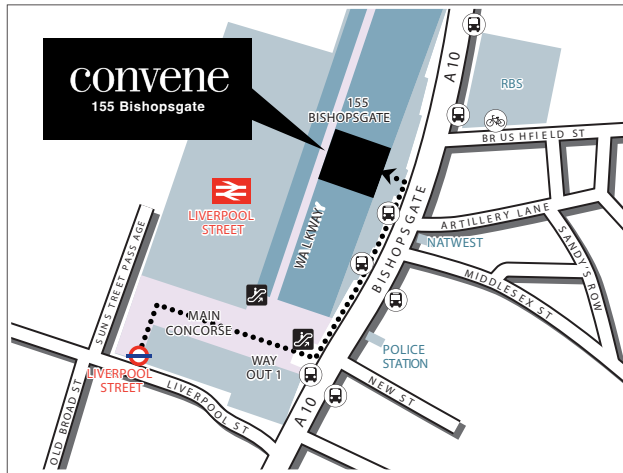

155 Bishopsgate, London, EC2M 3YD

convene

Tel: 020 3735 4400

Email: 155bishopsgate@etcvenues.com

Sat nav: 51.518768, -0.079881