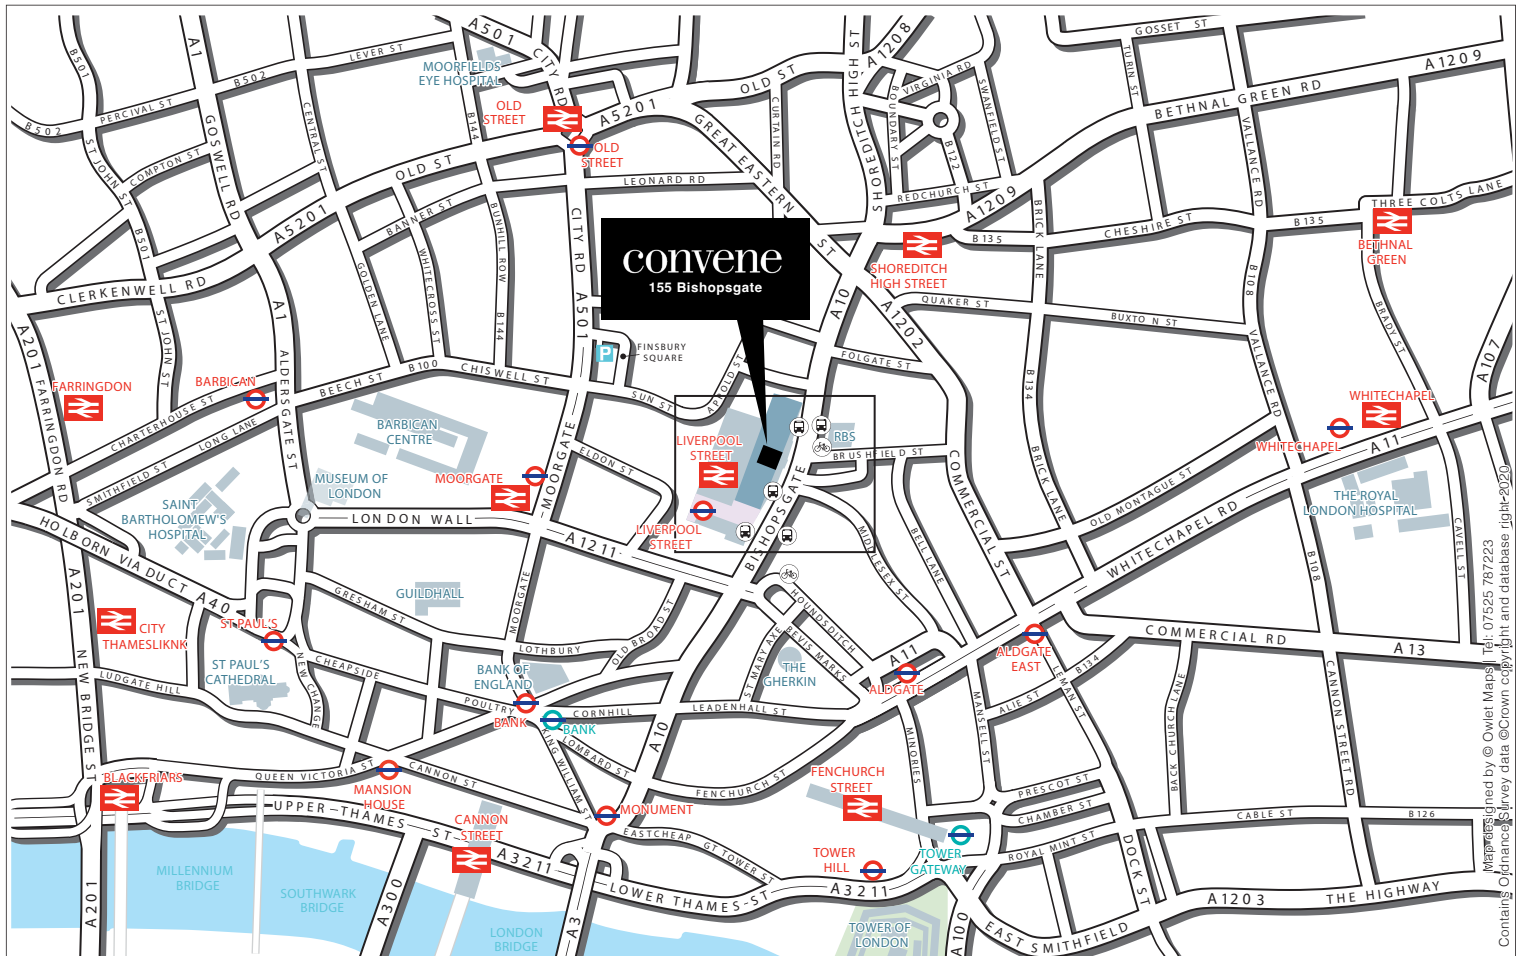

155 Bishopsgate, London, EC2M 3YD

convene

Tel: 020 3735 4400

Email: 155bishopsgate@etcvenues.com

Sat nav: 51.518768, -0.079881