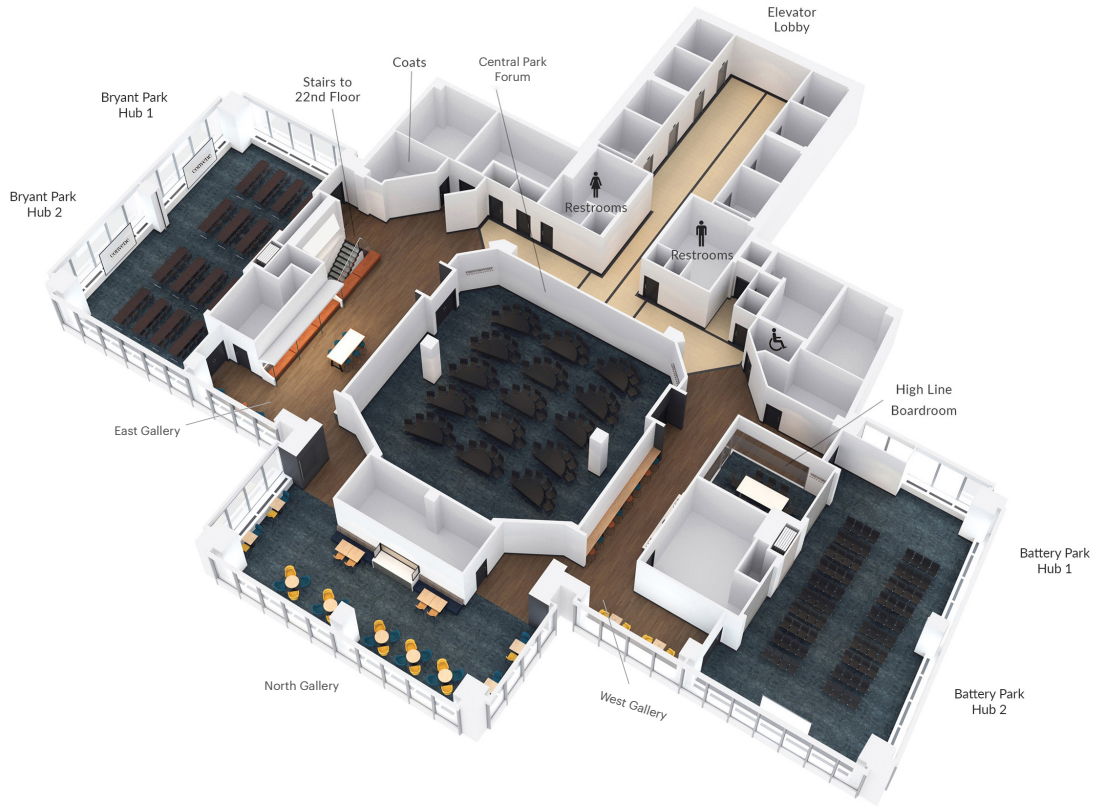

Floorplan & Capacities

23RD FLOOR

	AREA [SQ FT]	THEATER	CRESCENT	CLASSROOM	ROUNDS	CONFERENCE	U-SHAPE	EXHIBITION [STANDS]
Central Park Forum	2013 ft²	140	90	90	100	48	36	-
Bryant Park Hub	1347 ft²	70	54	64	-	48	26	-
Bryant Park Hub 1	657 ft²	55	24	32	-	24	18	-
Bryant Park Hub 2	690 ft²	55	24	32	-	24	18	-
Battery Park Hub	1344 ft²	70	54	70	-	48	28	-
Battery Park Hub 1	628 ft²	50	24	32	-	24	18	-
Battery Park Hub 2	716 ft²	50	24	32	-	24	18	-
High Line Boardroom	238 ft²	-	-	-	-	10	-	-
North Gallery	770 ft²	-	-	-	-	-	-	10
East Gallery	1038 ft²	-	-	-	-	-	-	-
West Gallery	750 ft²	-	-	-	-	-	-	-