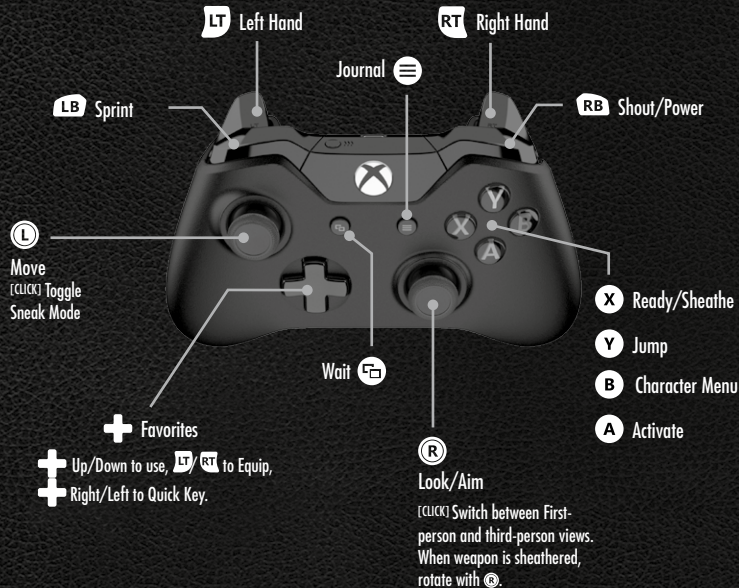

TECHNICAL AND CUSTOMER SUPPORT

For technical and customer support please visit HELP.BETHESDA.NET.

For help requests by mail please send all correspondence to:

BETHESDA SOFTWARES, 101 SCHILLING ROAD, SUITE 20, HUNT VALLEY, MD 21031 USA

For warranty claims, please return the product to the point of purchase, along with any proof of purchase. If you are outside the United States, you may mail your Game disc and packaging to the above address, and be sure to include the following required items:

- All Purchased Items
- Dated Proof of Purchase
- Brief Description of Error or Defect
- Return Contact Details (name and full address, including country)

GAME CONTROLS

Xbox One Wireless Controller

FULL MANUAL AVAILABLE AT:
MANUALS.BETHSOFT.COM